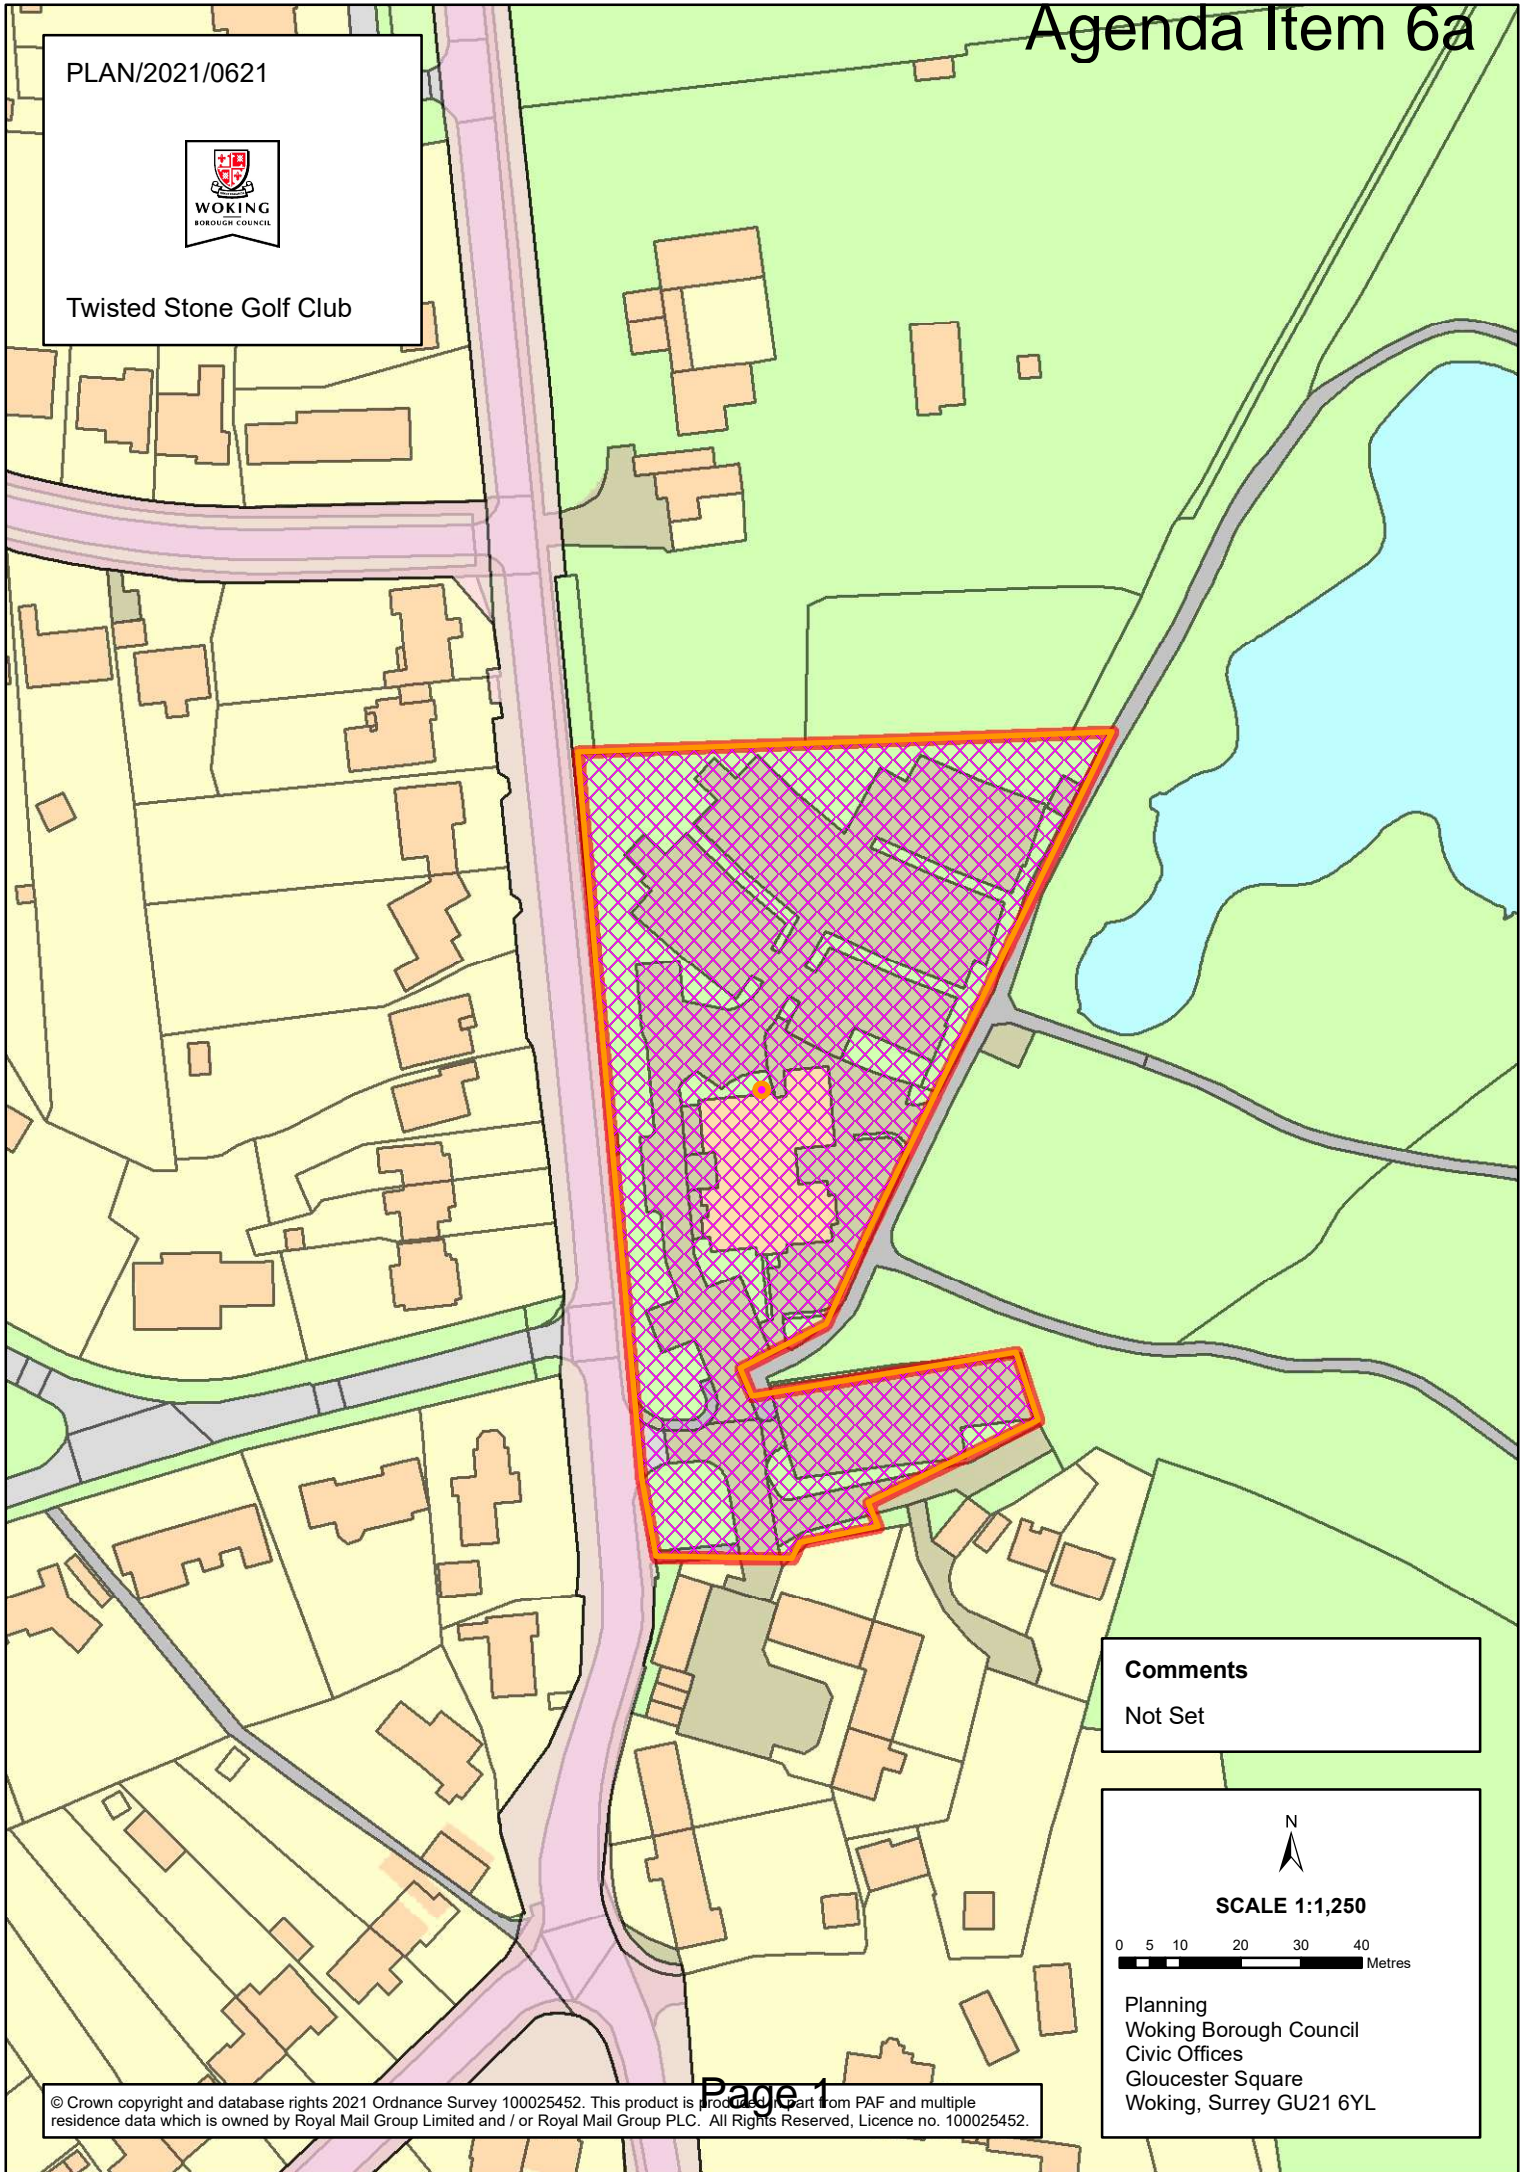

PLAN/2021/0621

Twisted Stone Golf Club

Comments
Not Set

N

SCALE 1:1,250

0 5 10 20 30 40 Metres

Planning
Woking Borough Council
Civic Offices
Gloucester Square
Woking, Surrey GU21 6YL