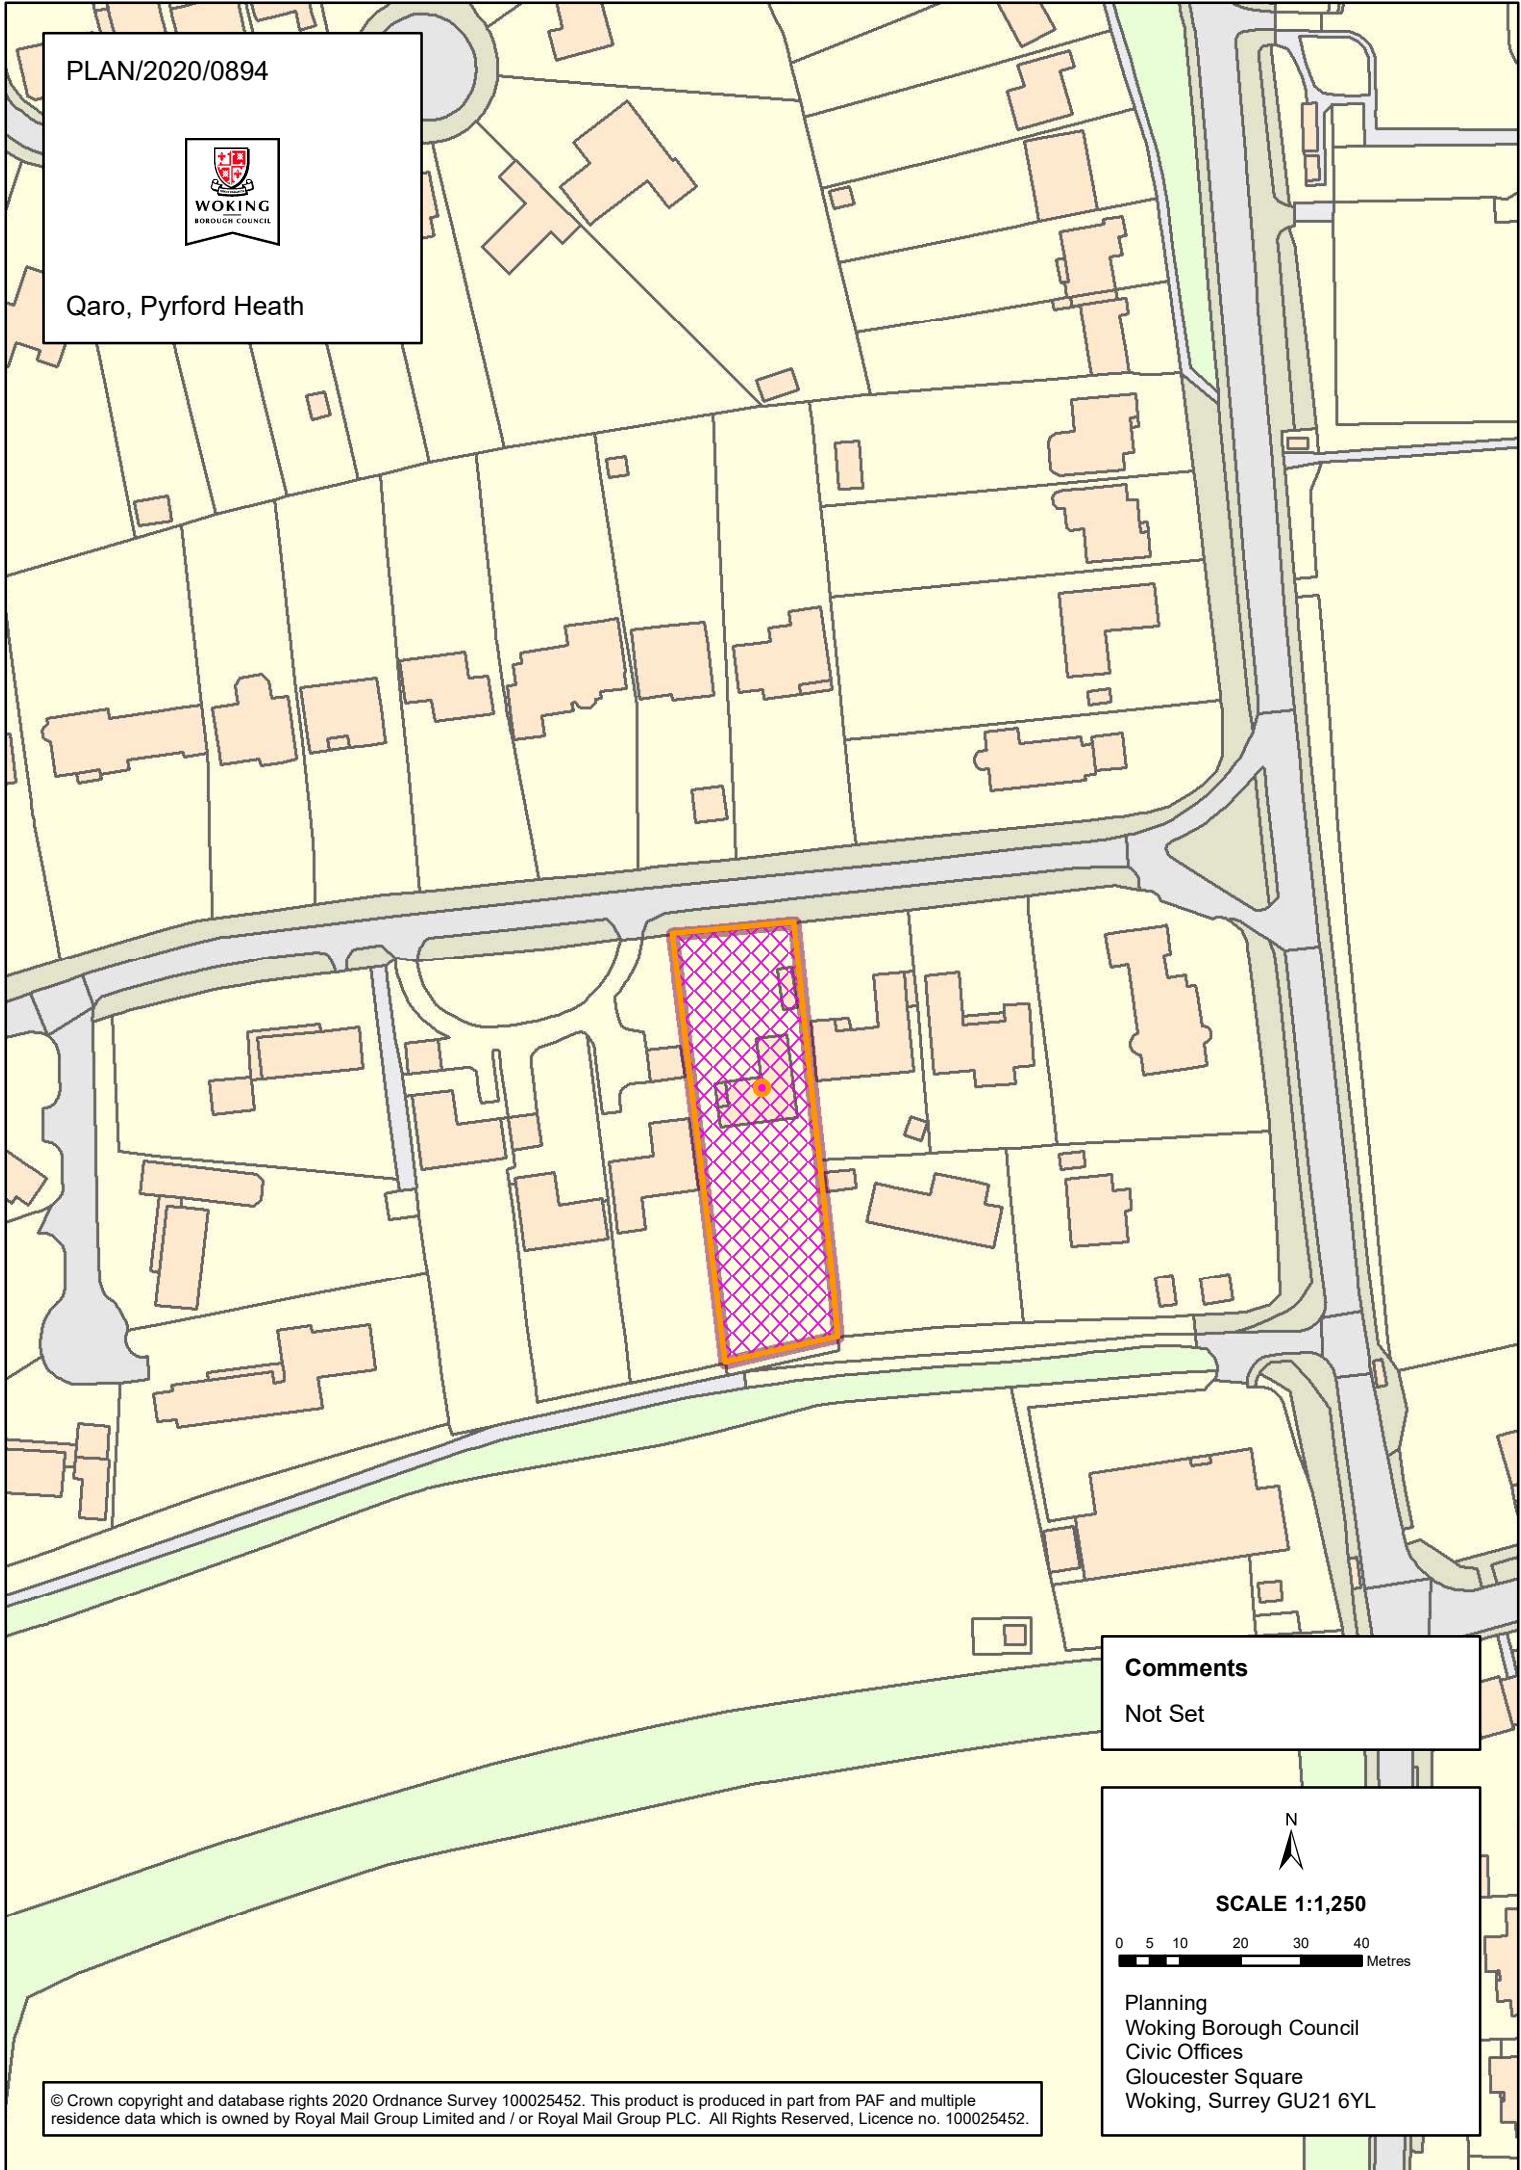

PLAN/2020/0894

Qaro, Pyrford Heath

Comments
Not Set

N
SCALE 1:1,250
0 5 10 20 30 40 Metres

Planning
Woking Borough Council
Civic Offices
Gloucester Square
Woking, Surrey GU21 6YL