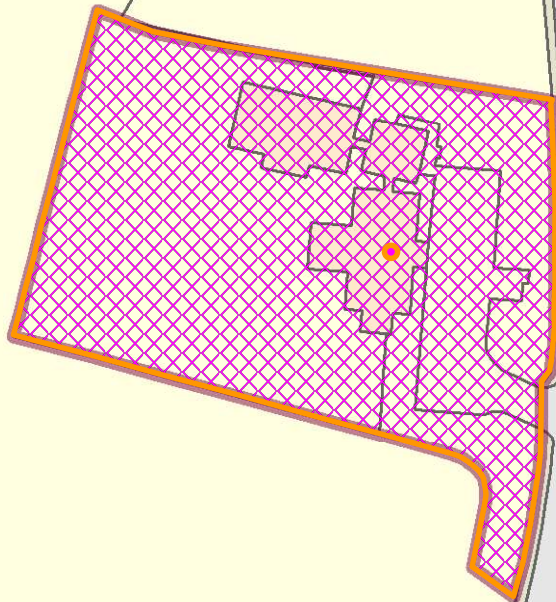

PLAN/2020/0492

The Meadows, Bagshot Road

**Comments**

Not Set

**SCALE 1:1,250**

Planning  
Woking Borough Council  
Civic Offices  
Gloucester Square  
Woking, Surrey GU21 6YL