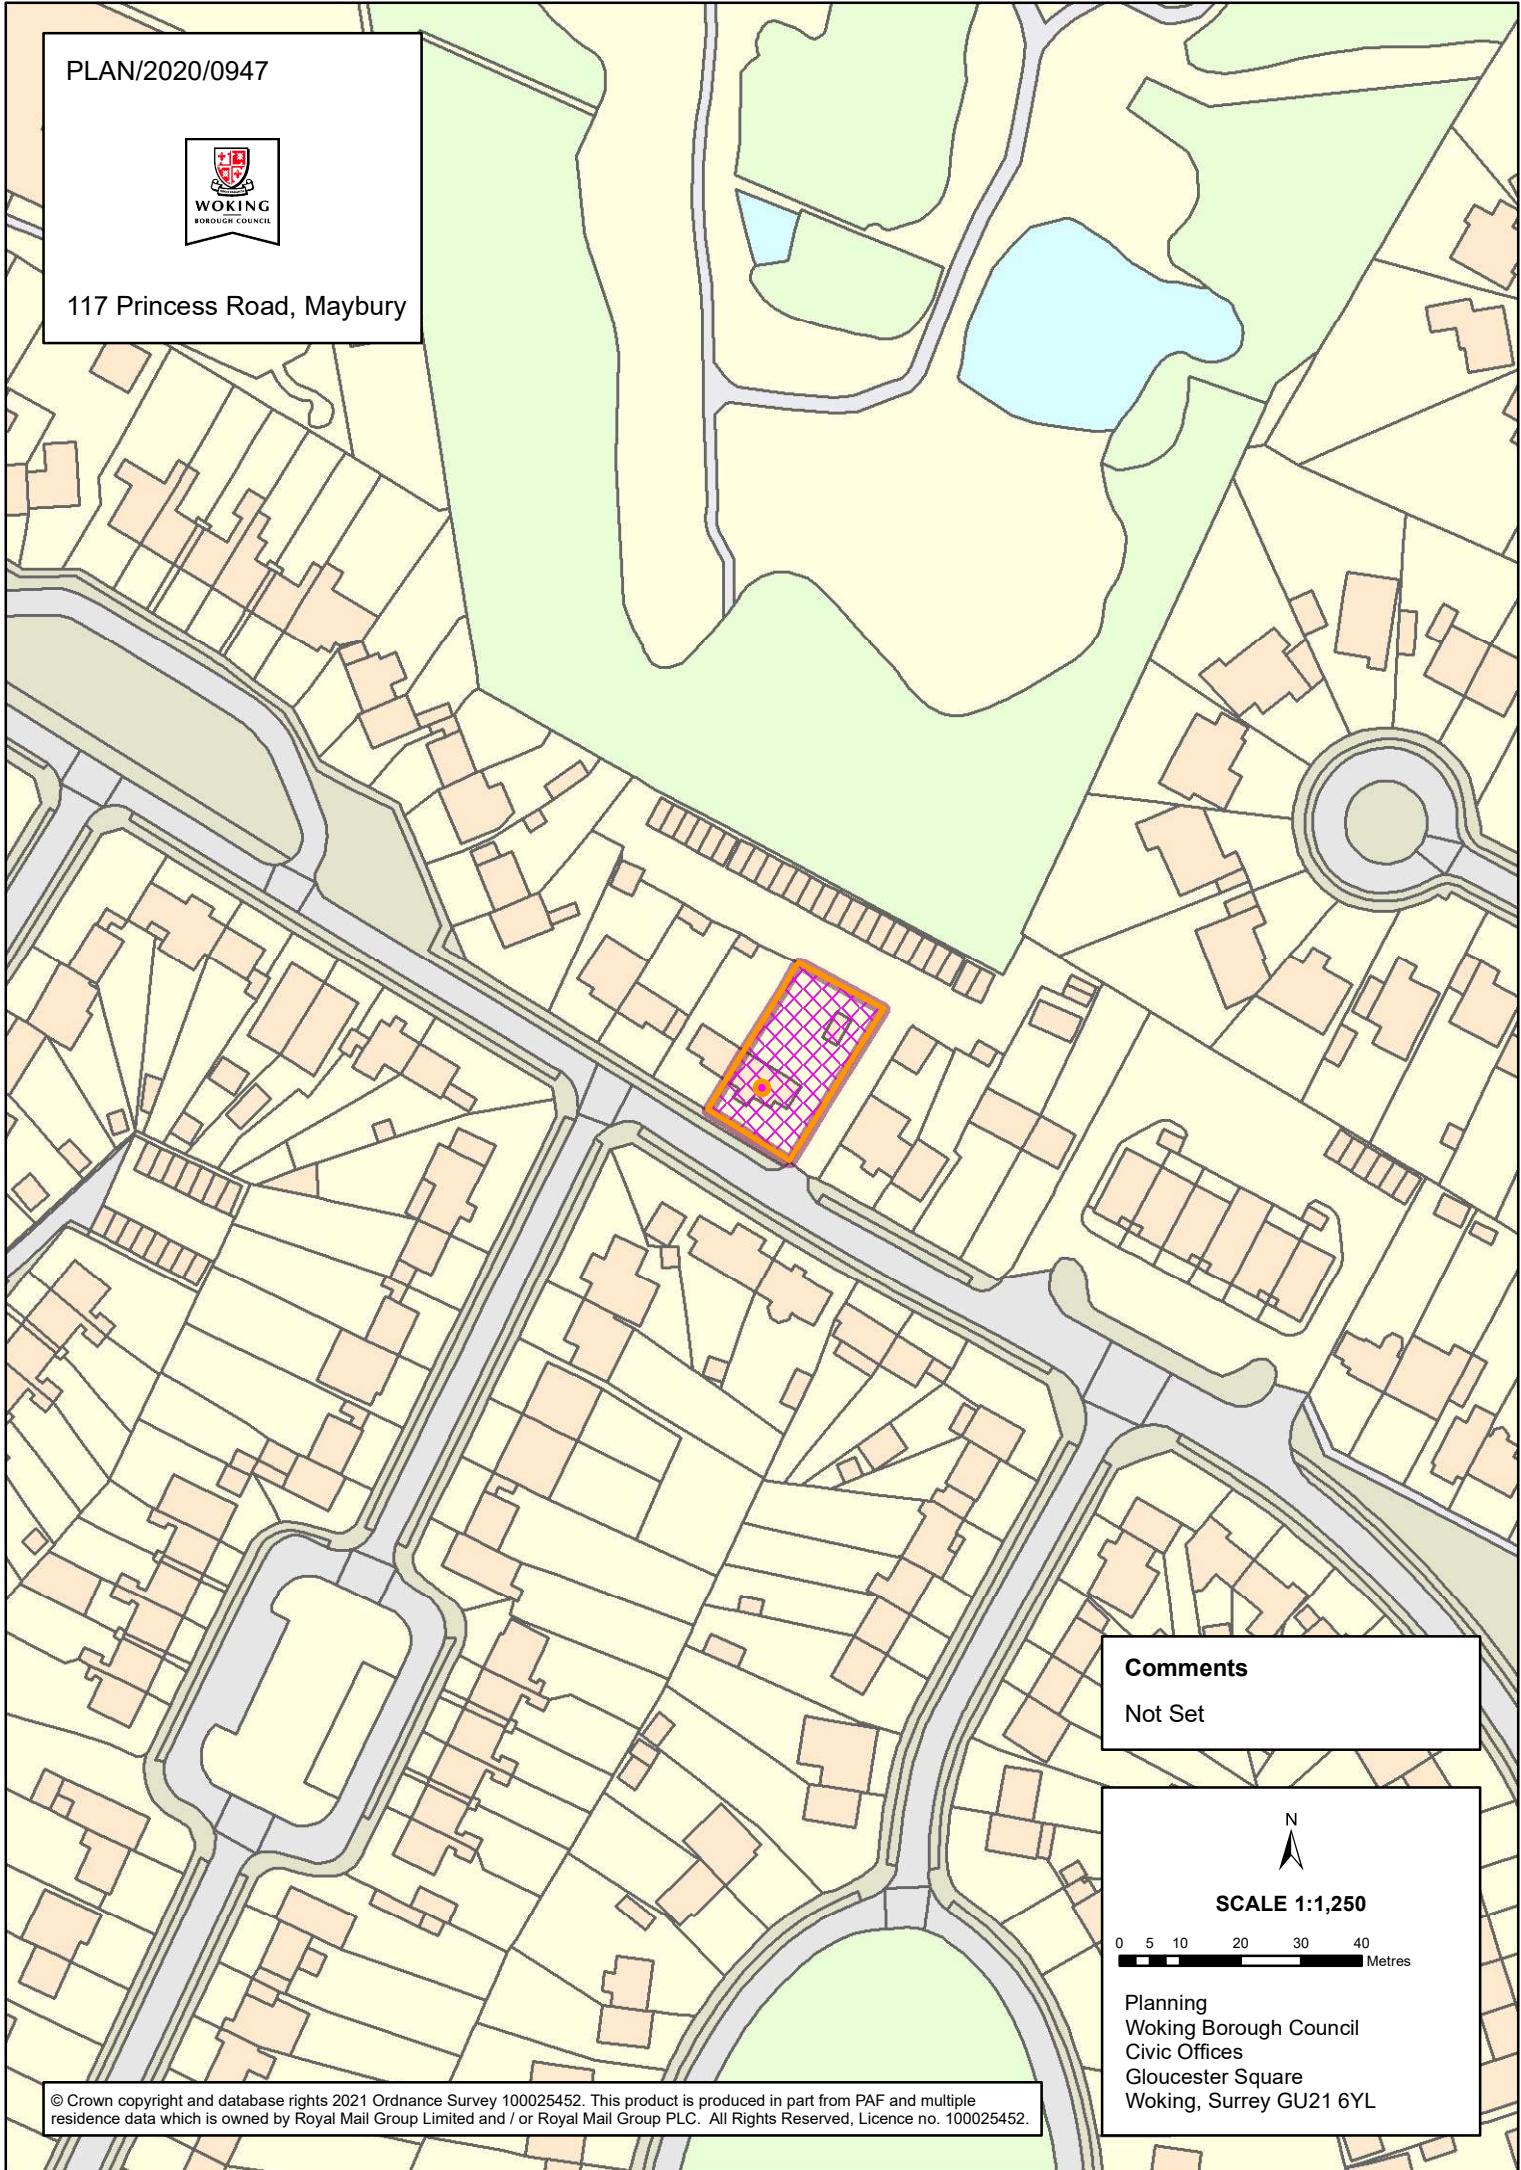

PLAN/2020/0947

117 Princess Road, Maybury

Comments
Not Set

N
↑

SCALE 1:1,250

0 5 10 20 30 40
Metres

Planning
Woking Borough Council
Civic Offices
Gloucester Square
Woking, Surrey GU21 6YL