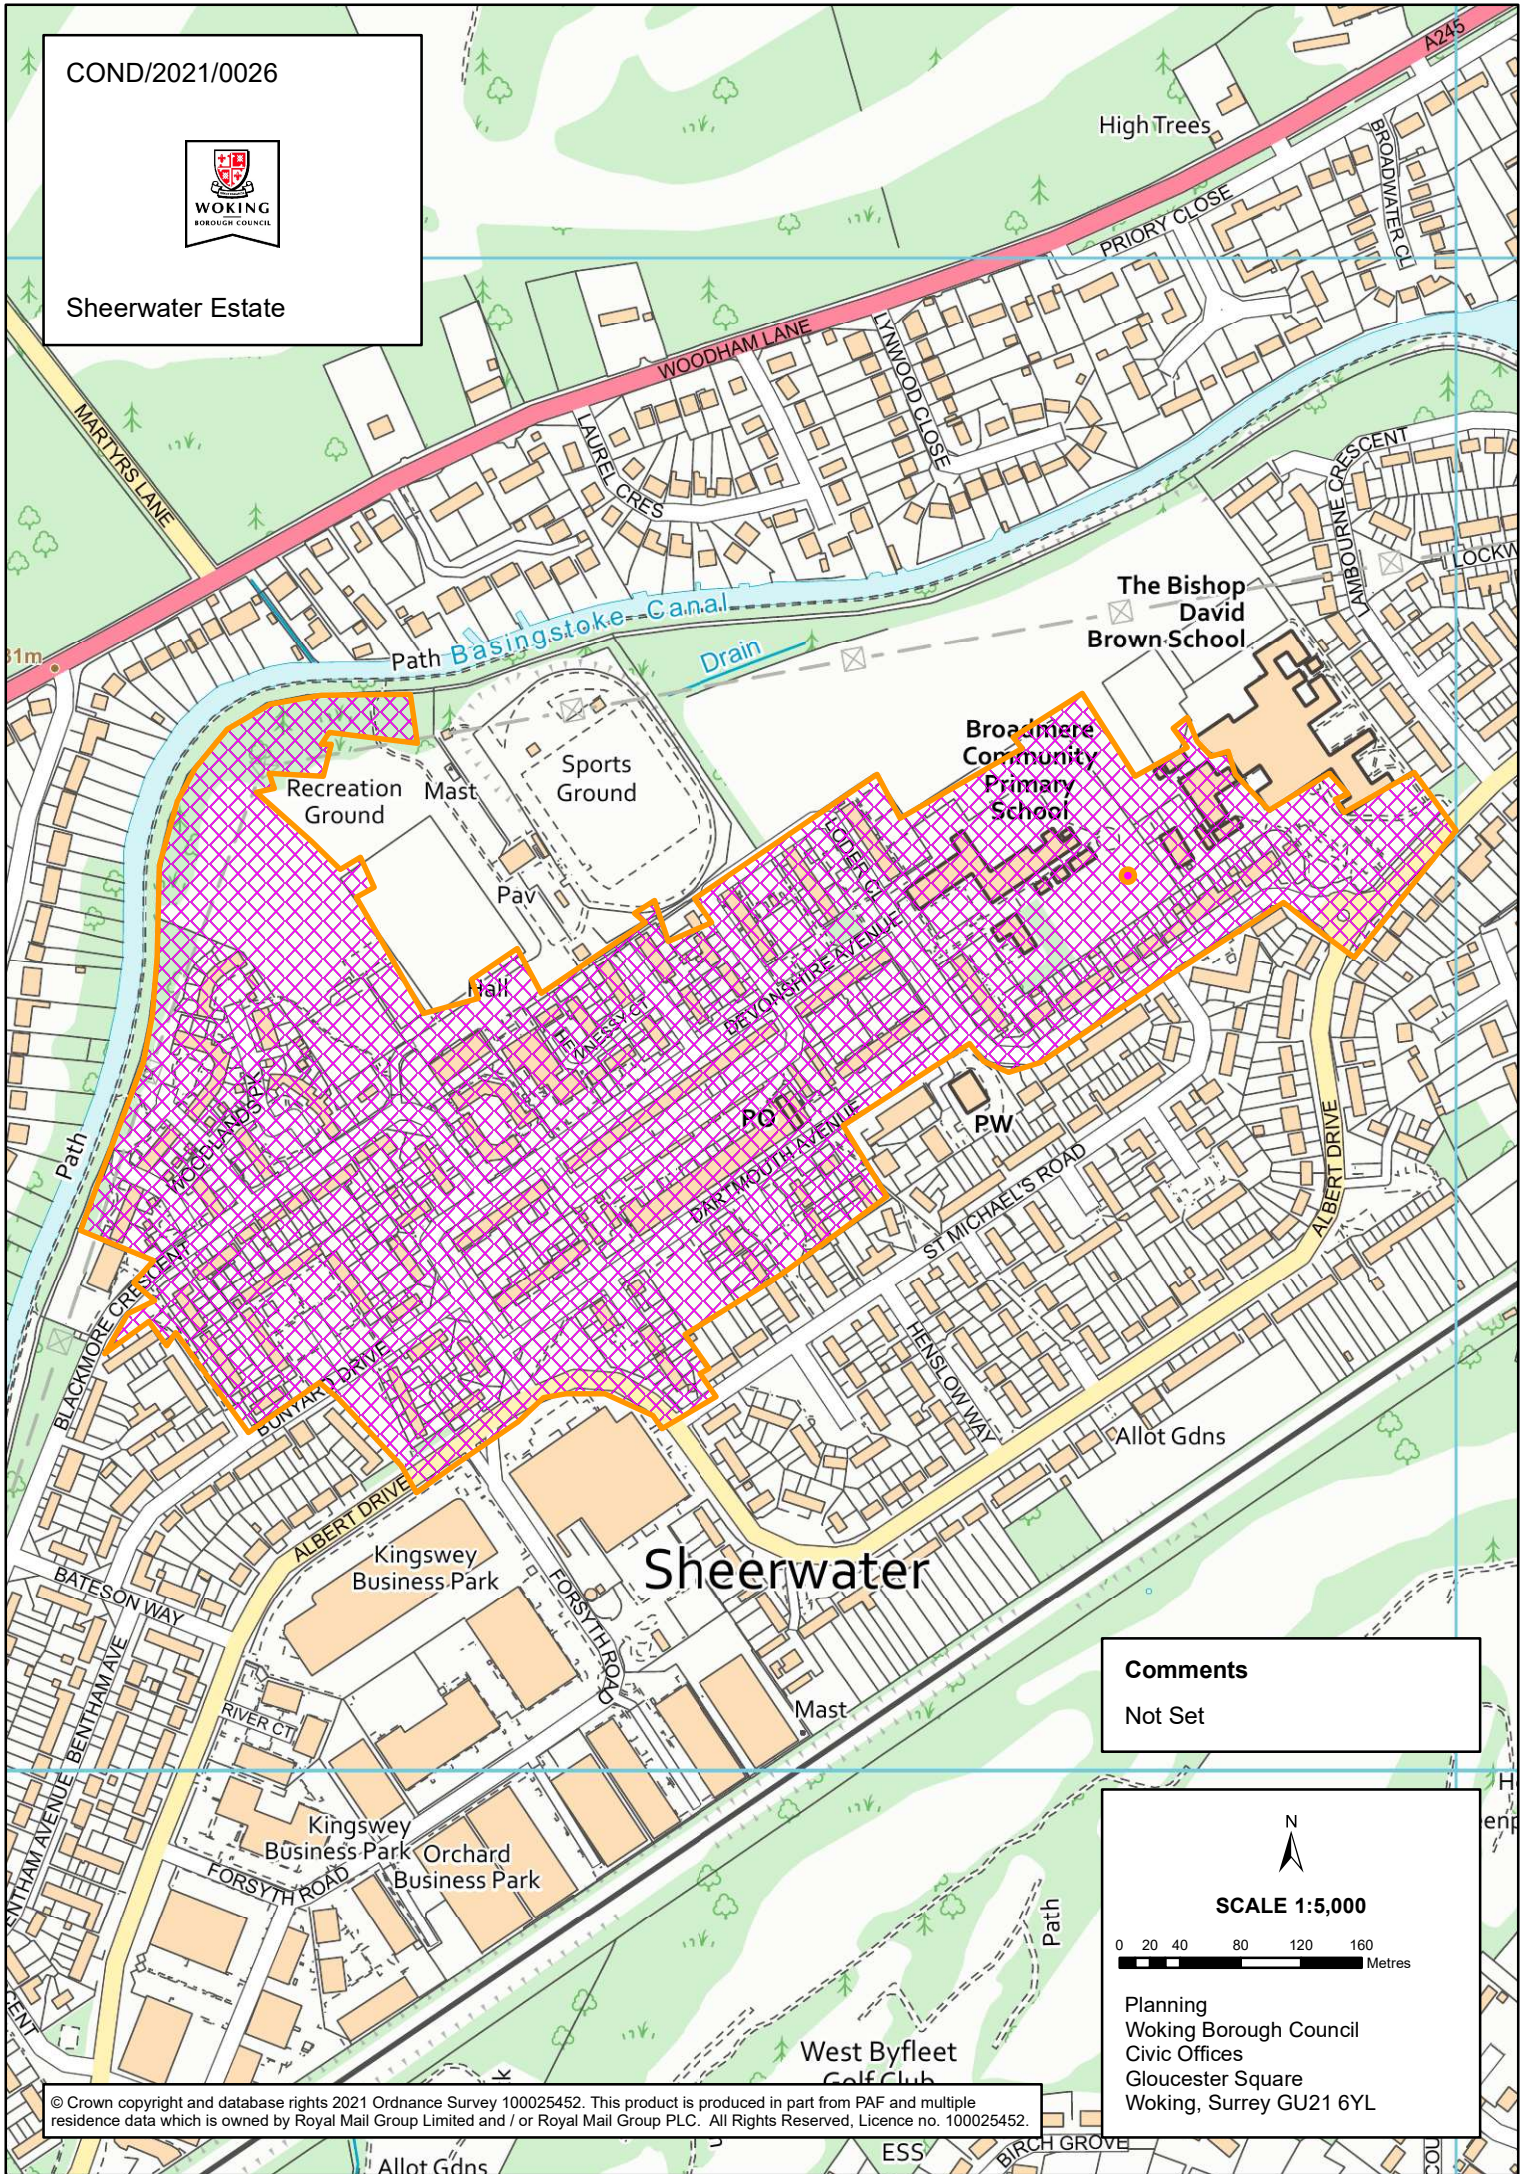

COND/2021/0026

Sheerwater Estate

Comments
Not Set

N
SCALE 1:5,000
 0 20 40 80 120 160
 Metres

Planning
 Woking Borough Council
 Civic Offices
 Gloucester Square
 Woking, Surrey GU21 6YL