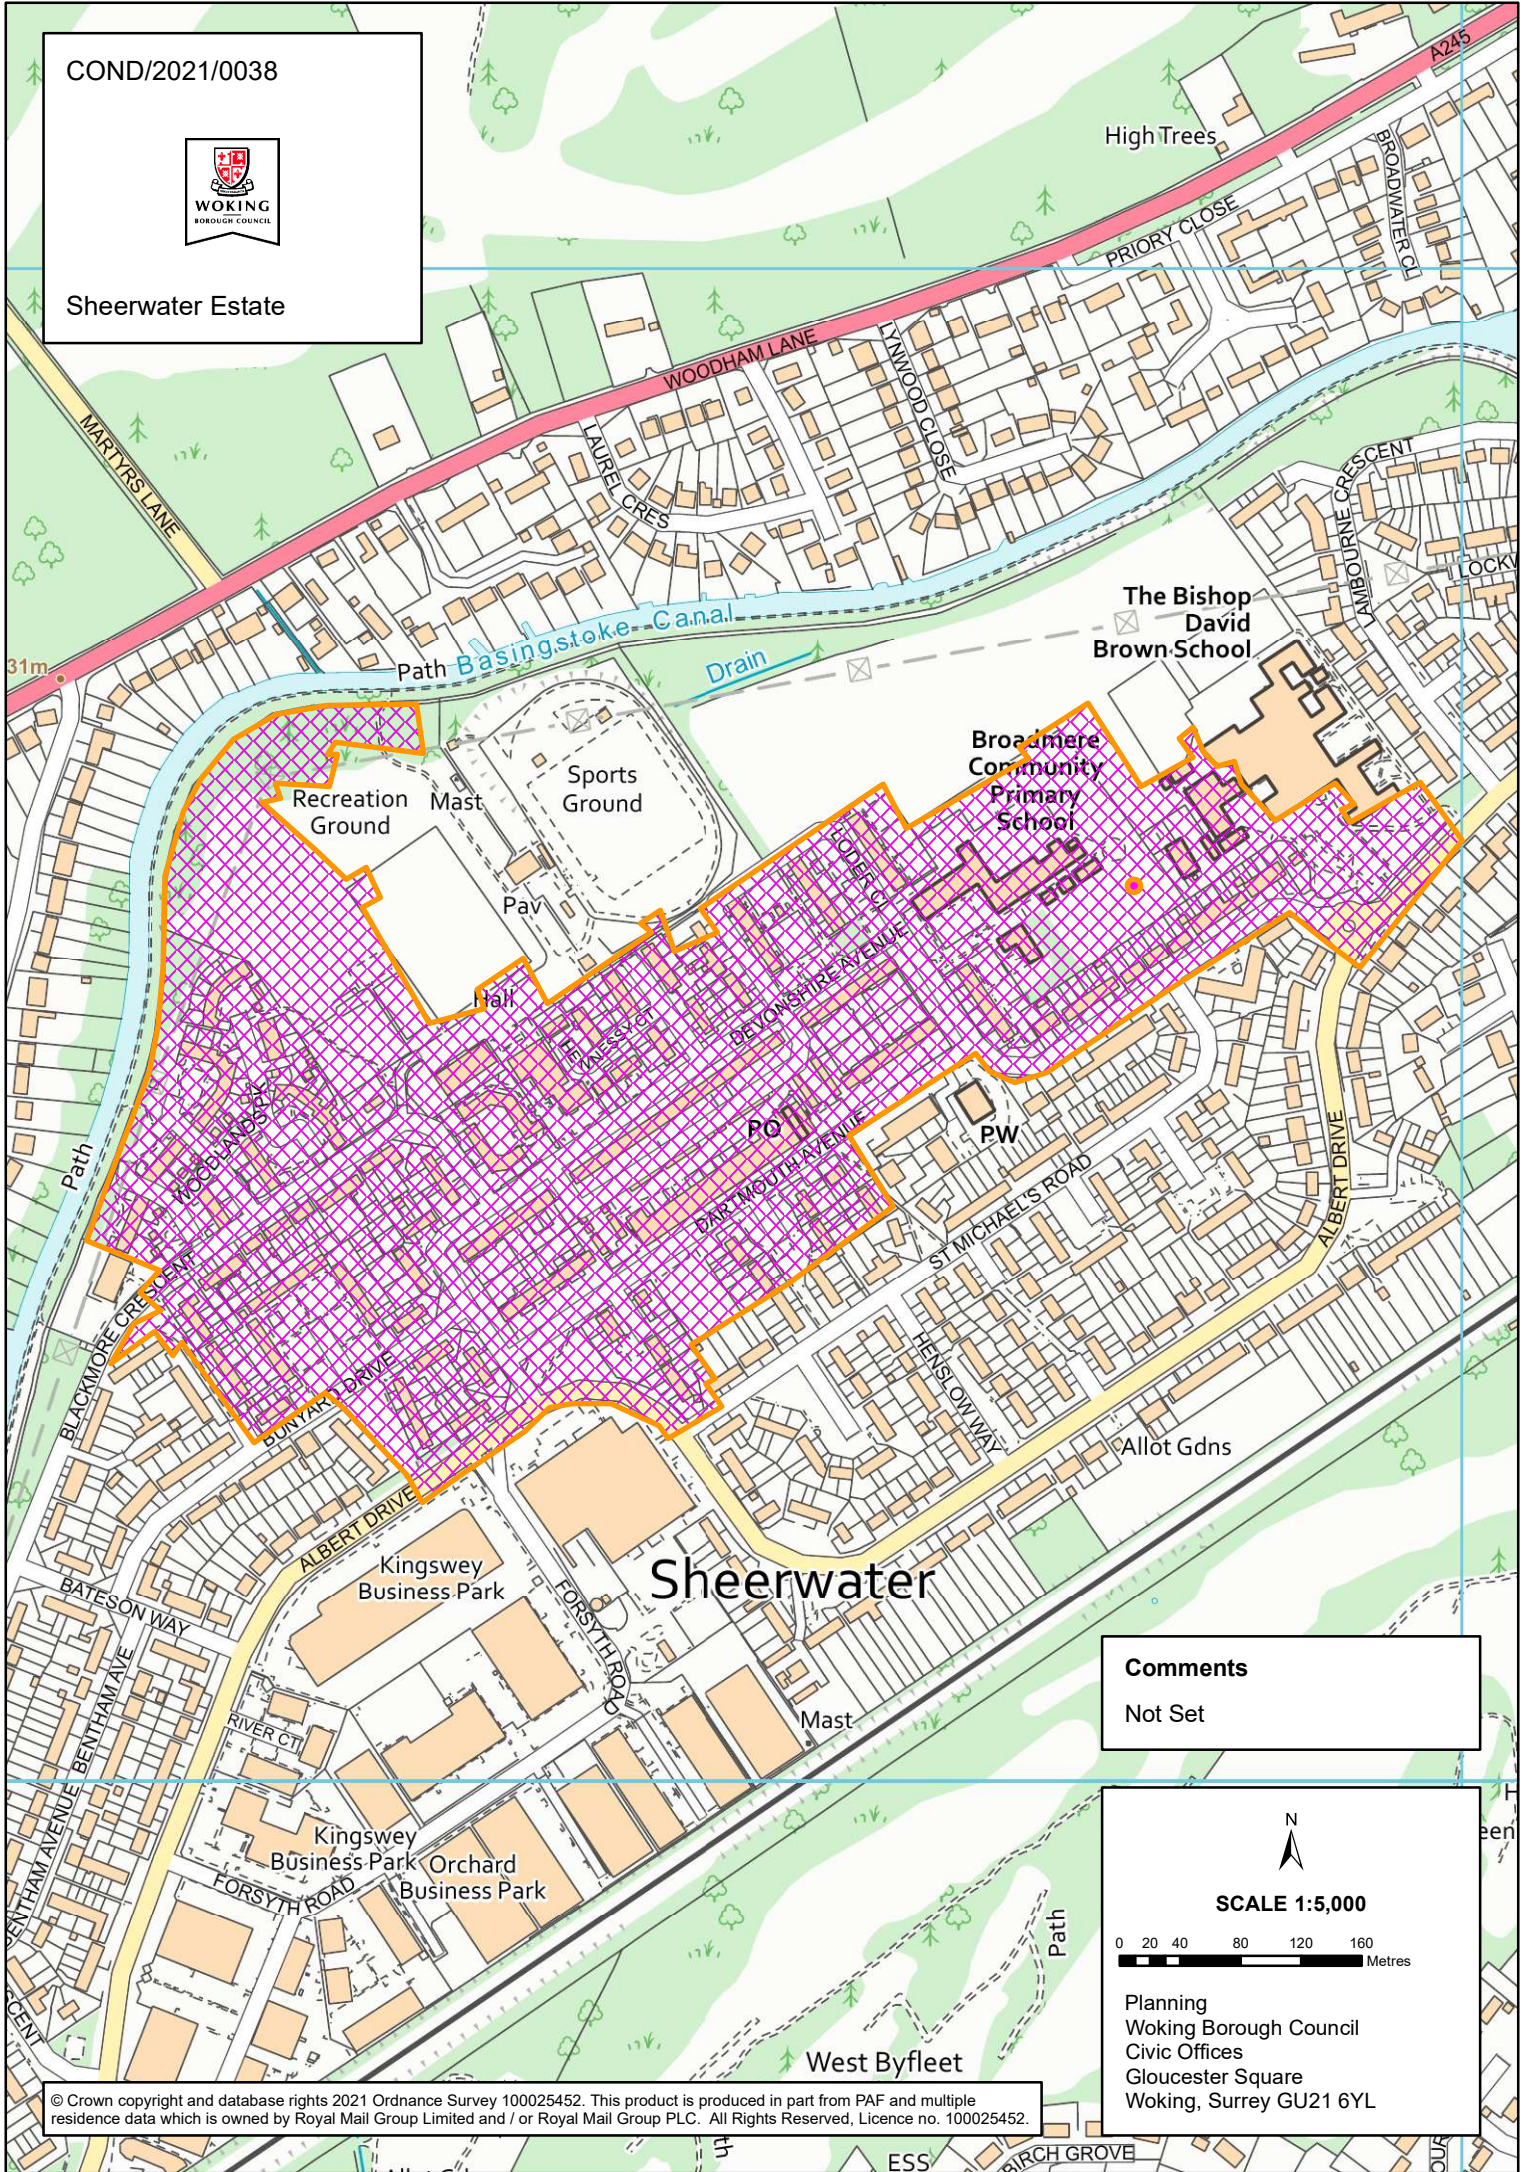

COND/2021/0038

Sheerwater Estate

The Bishop David Brown School

Broadmere Community Primary School

Sheerwater

Comments
Not Set

N

SCALE 1:5,000

0 20 40 80 120 160 Metres

Planning
Woking Borough Council
Civic Offices
Gloucester Square
Woking, Surrey GU21 6YL

© Crown copyright and database rights 2021 Ordnance Survey 100025452. This product is produced in part from PAF and multiple residence data which is owned by Royal Mail Group Limited and / or Royal Mail Group PLC. All Rights Reserved, Licence no. 100025452.