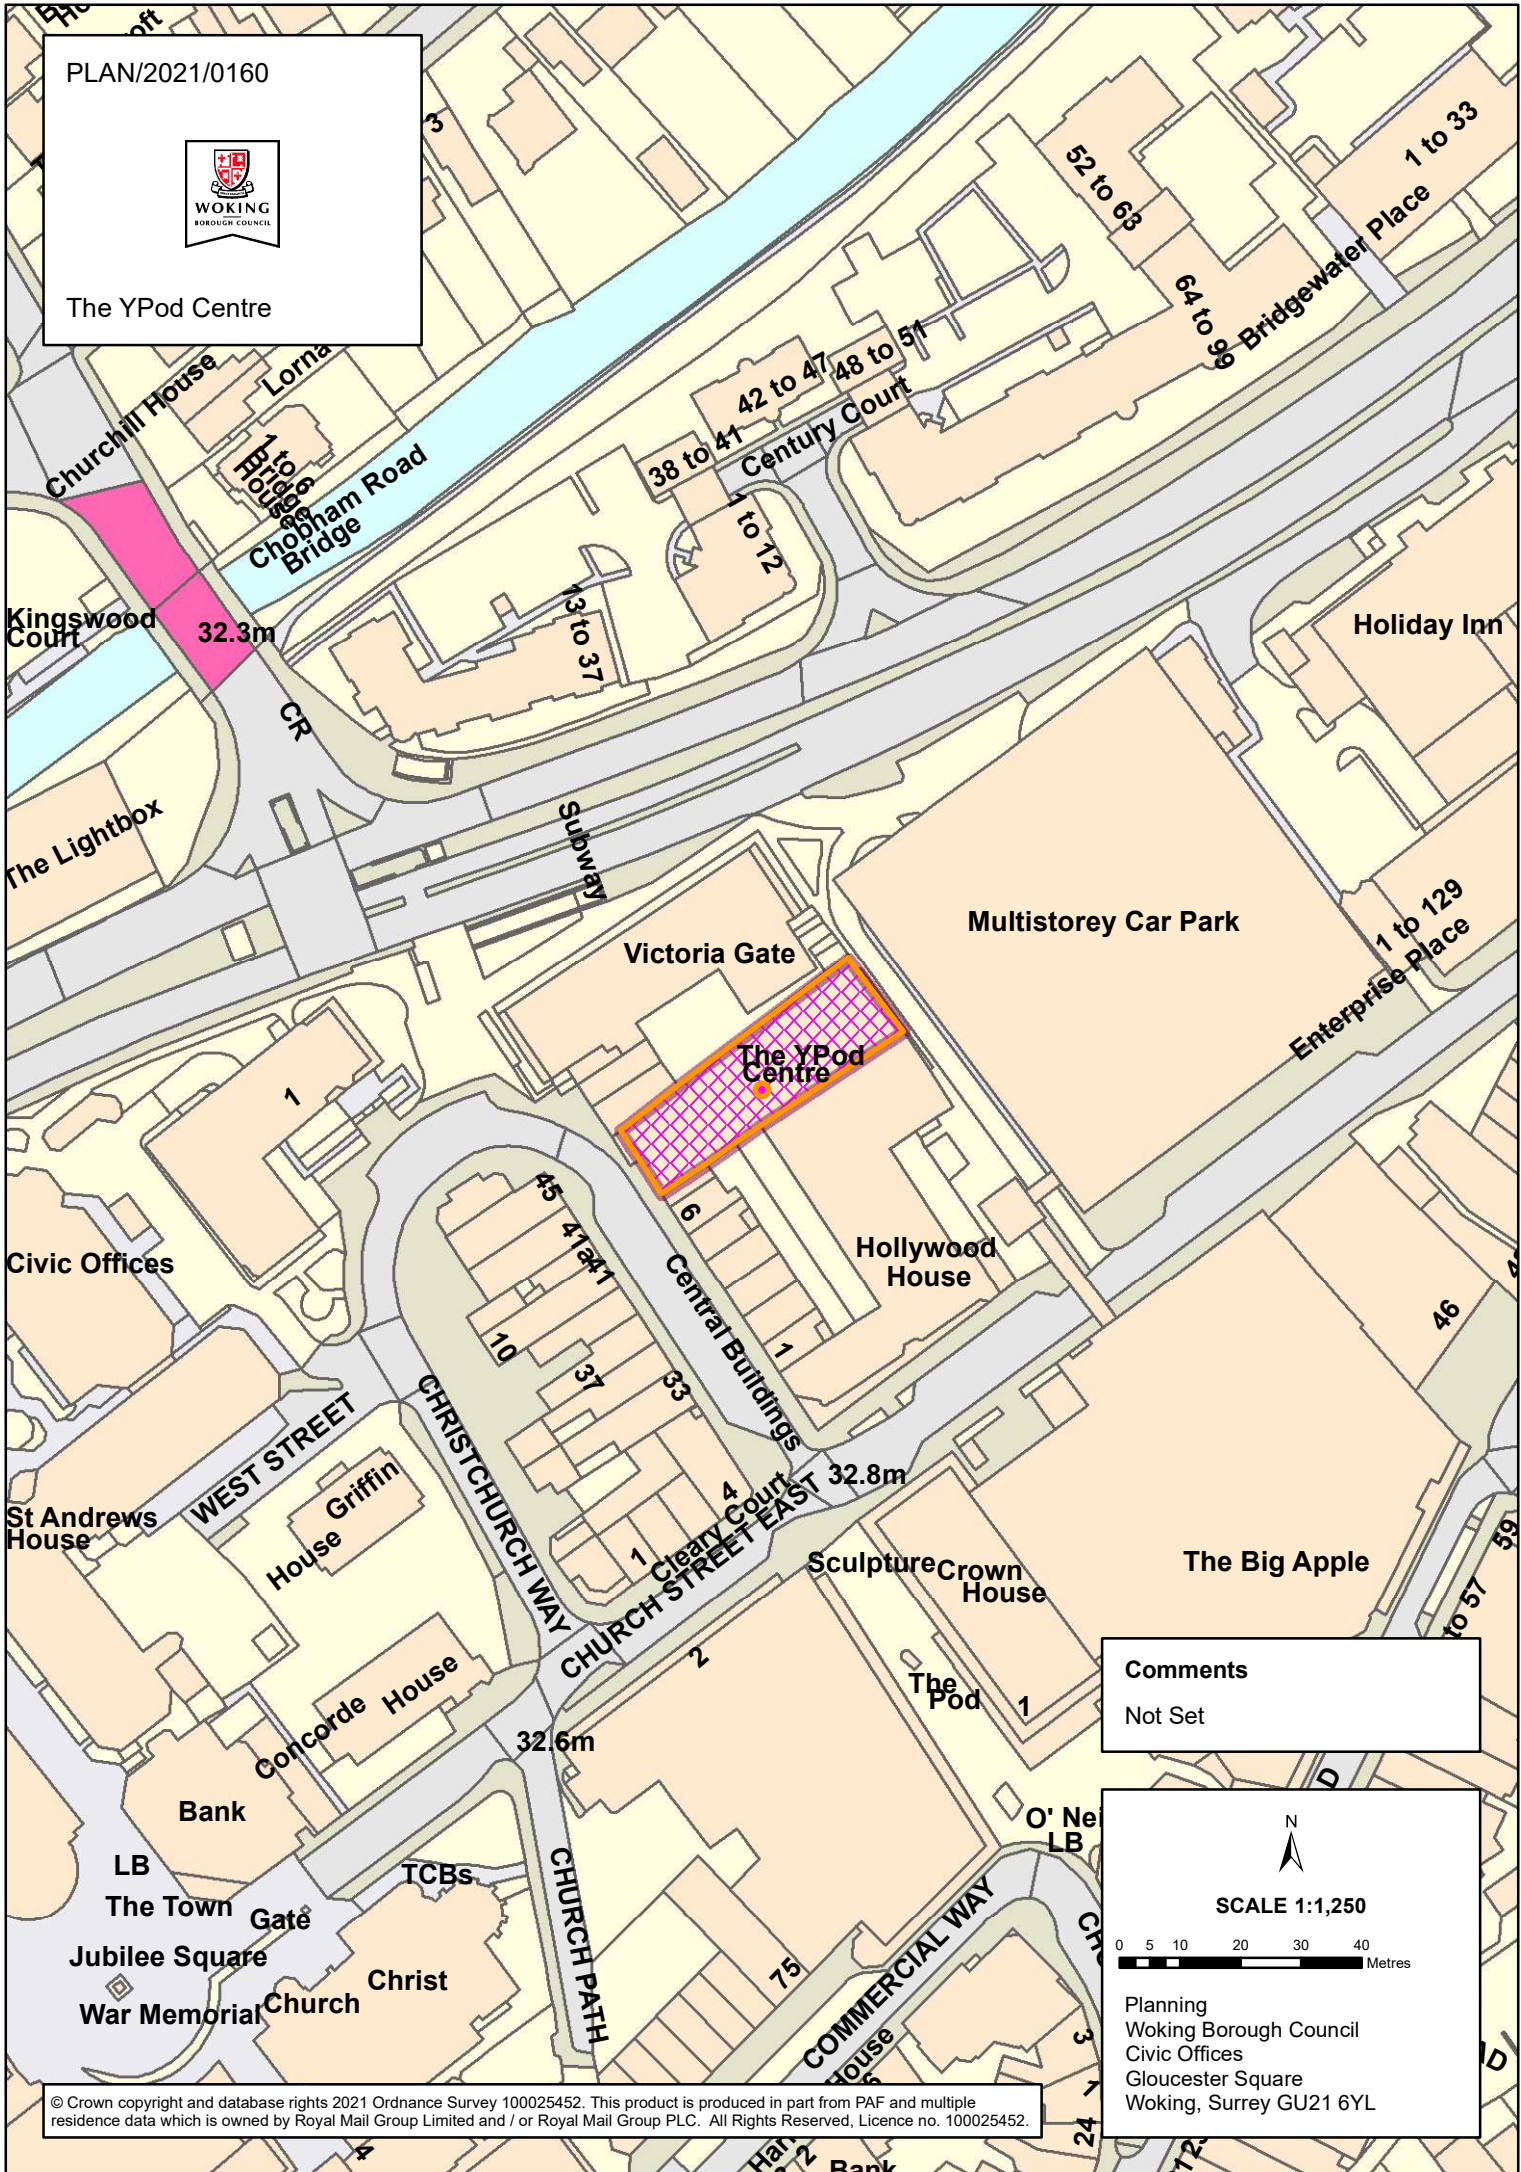

PLAN/2021/0160

The YPod Centre

Comments
Not Set

N

SCALE 1:1,250

0 5 10 20 30 40 Metres

Planning
Woking Borough Council
Civic Offices
Gloucester Square
Woking, Surrey GU21 6YL