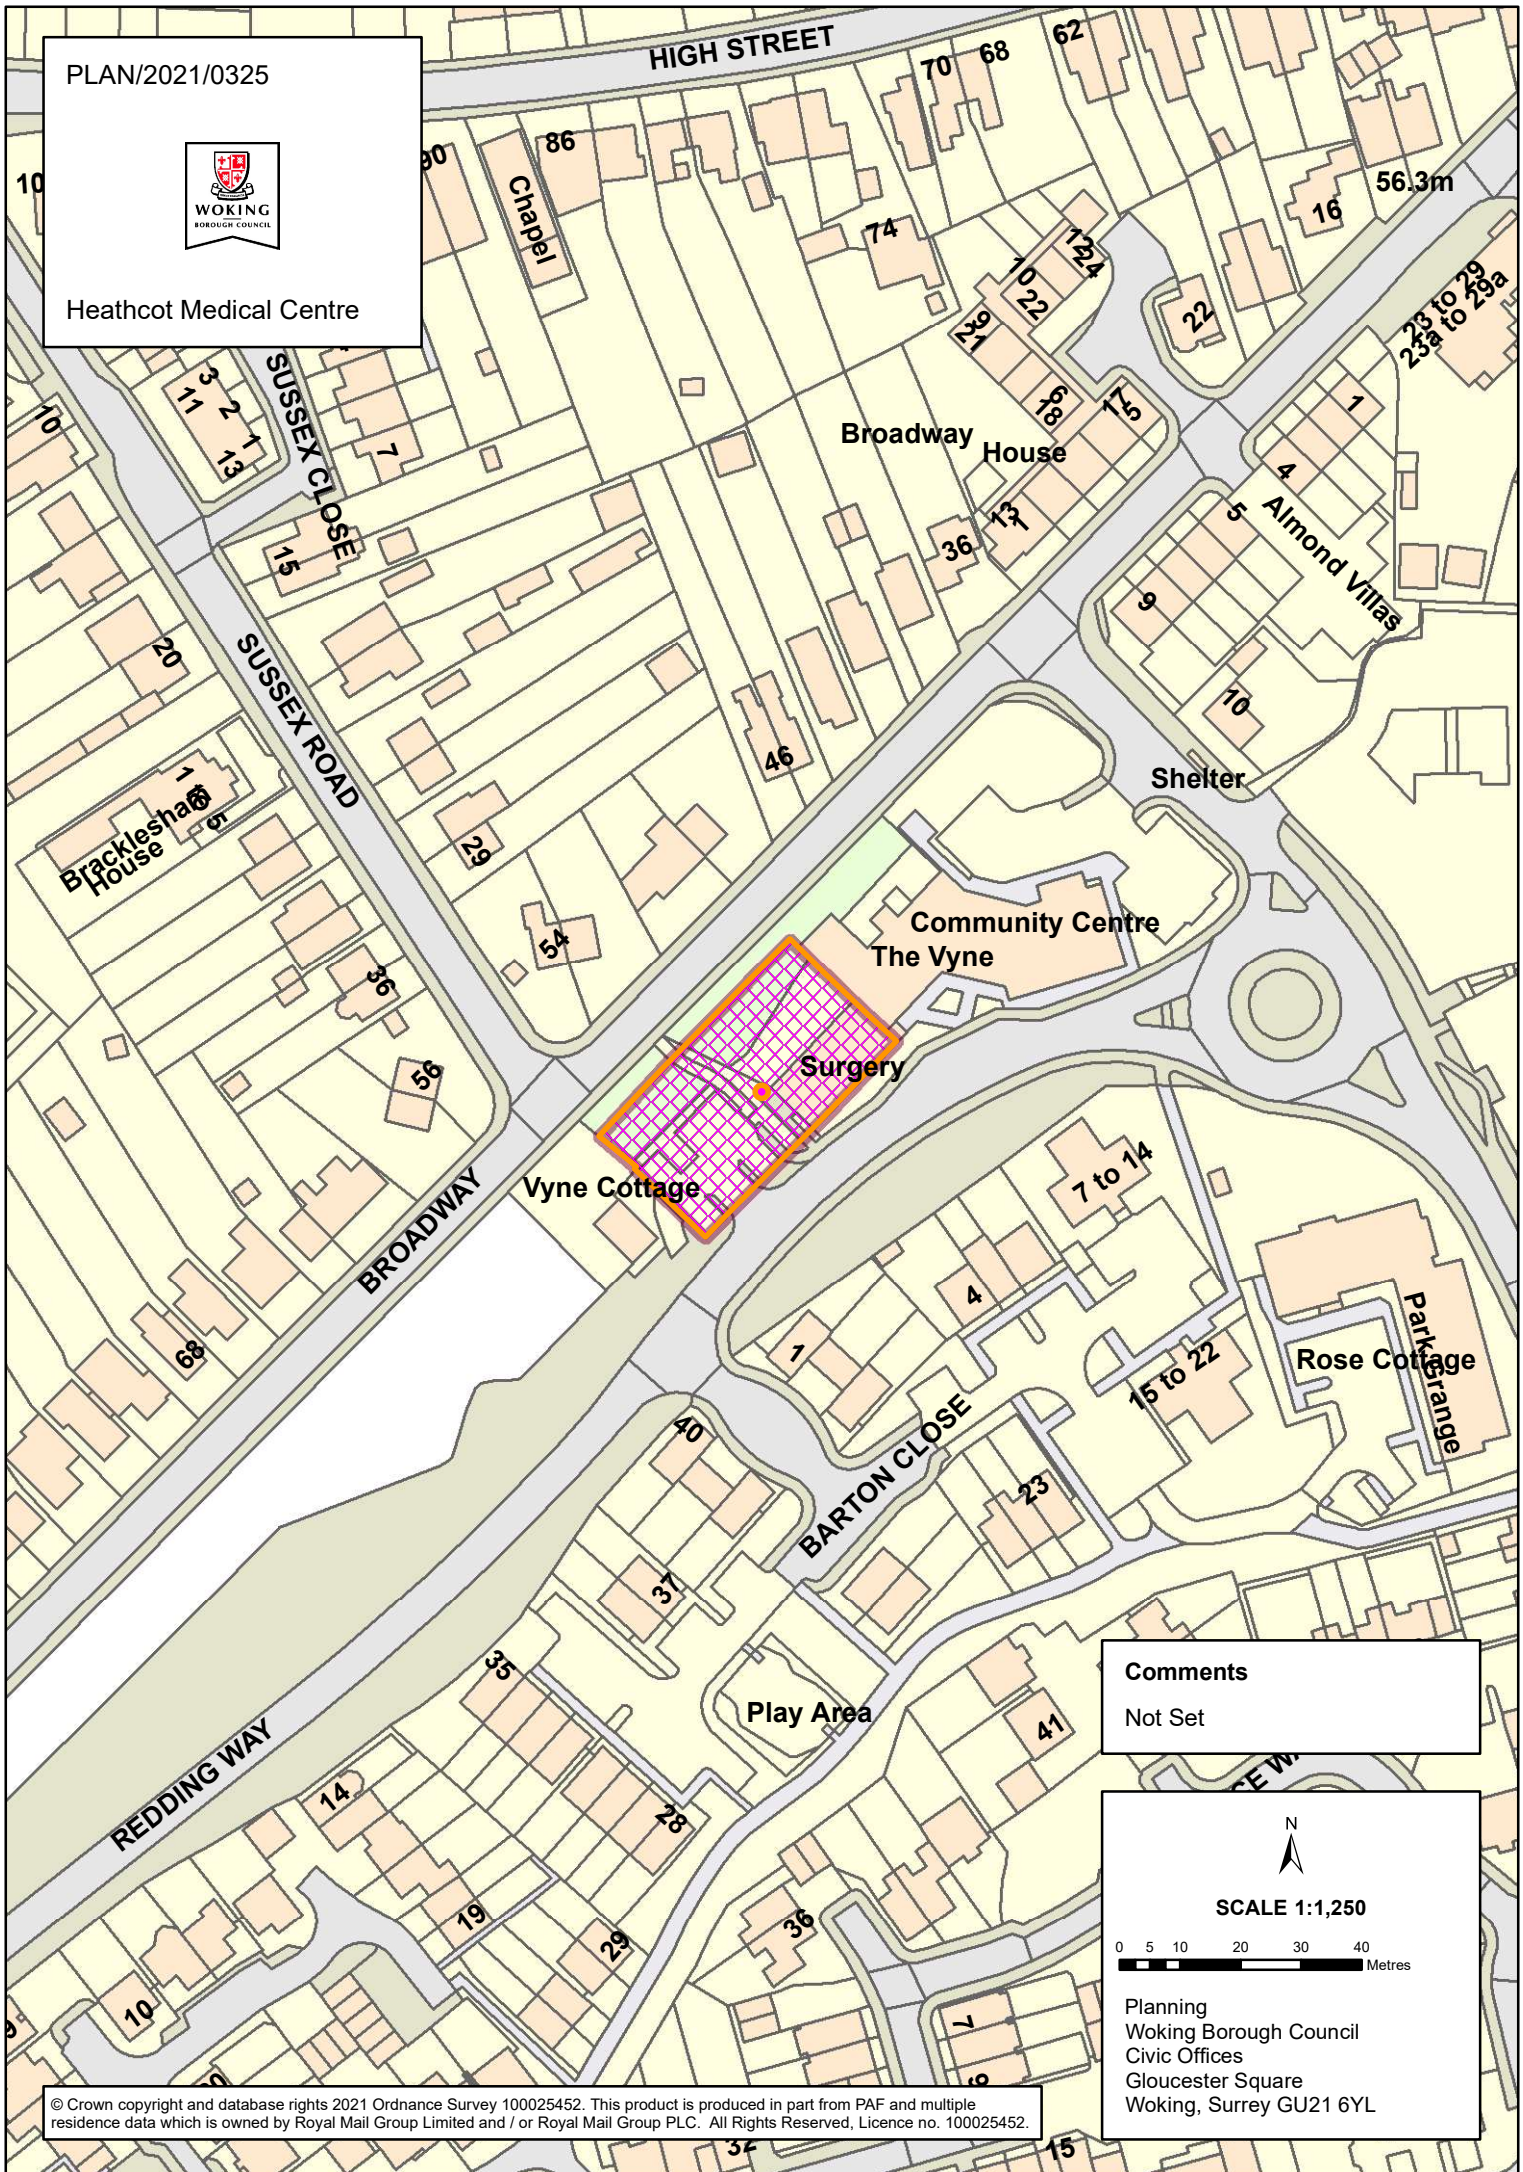

PLAN/2021/0325

Heathcot Medical Centre

**Comments**  
Not Set

N  
SCALE 1:1,250  
0 5 10 20 30 40 Metres  
Planning  
Woking Borough Council  
Civic Offices  
Gloucester Square  
Woking, Surrey GU21 6YL