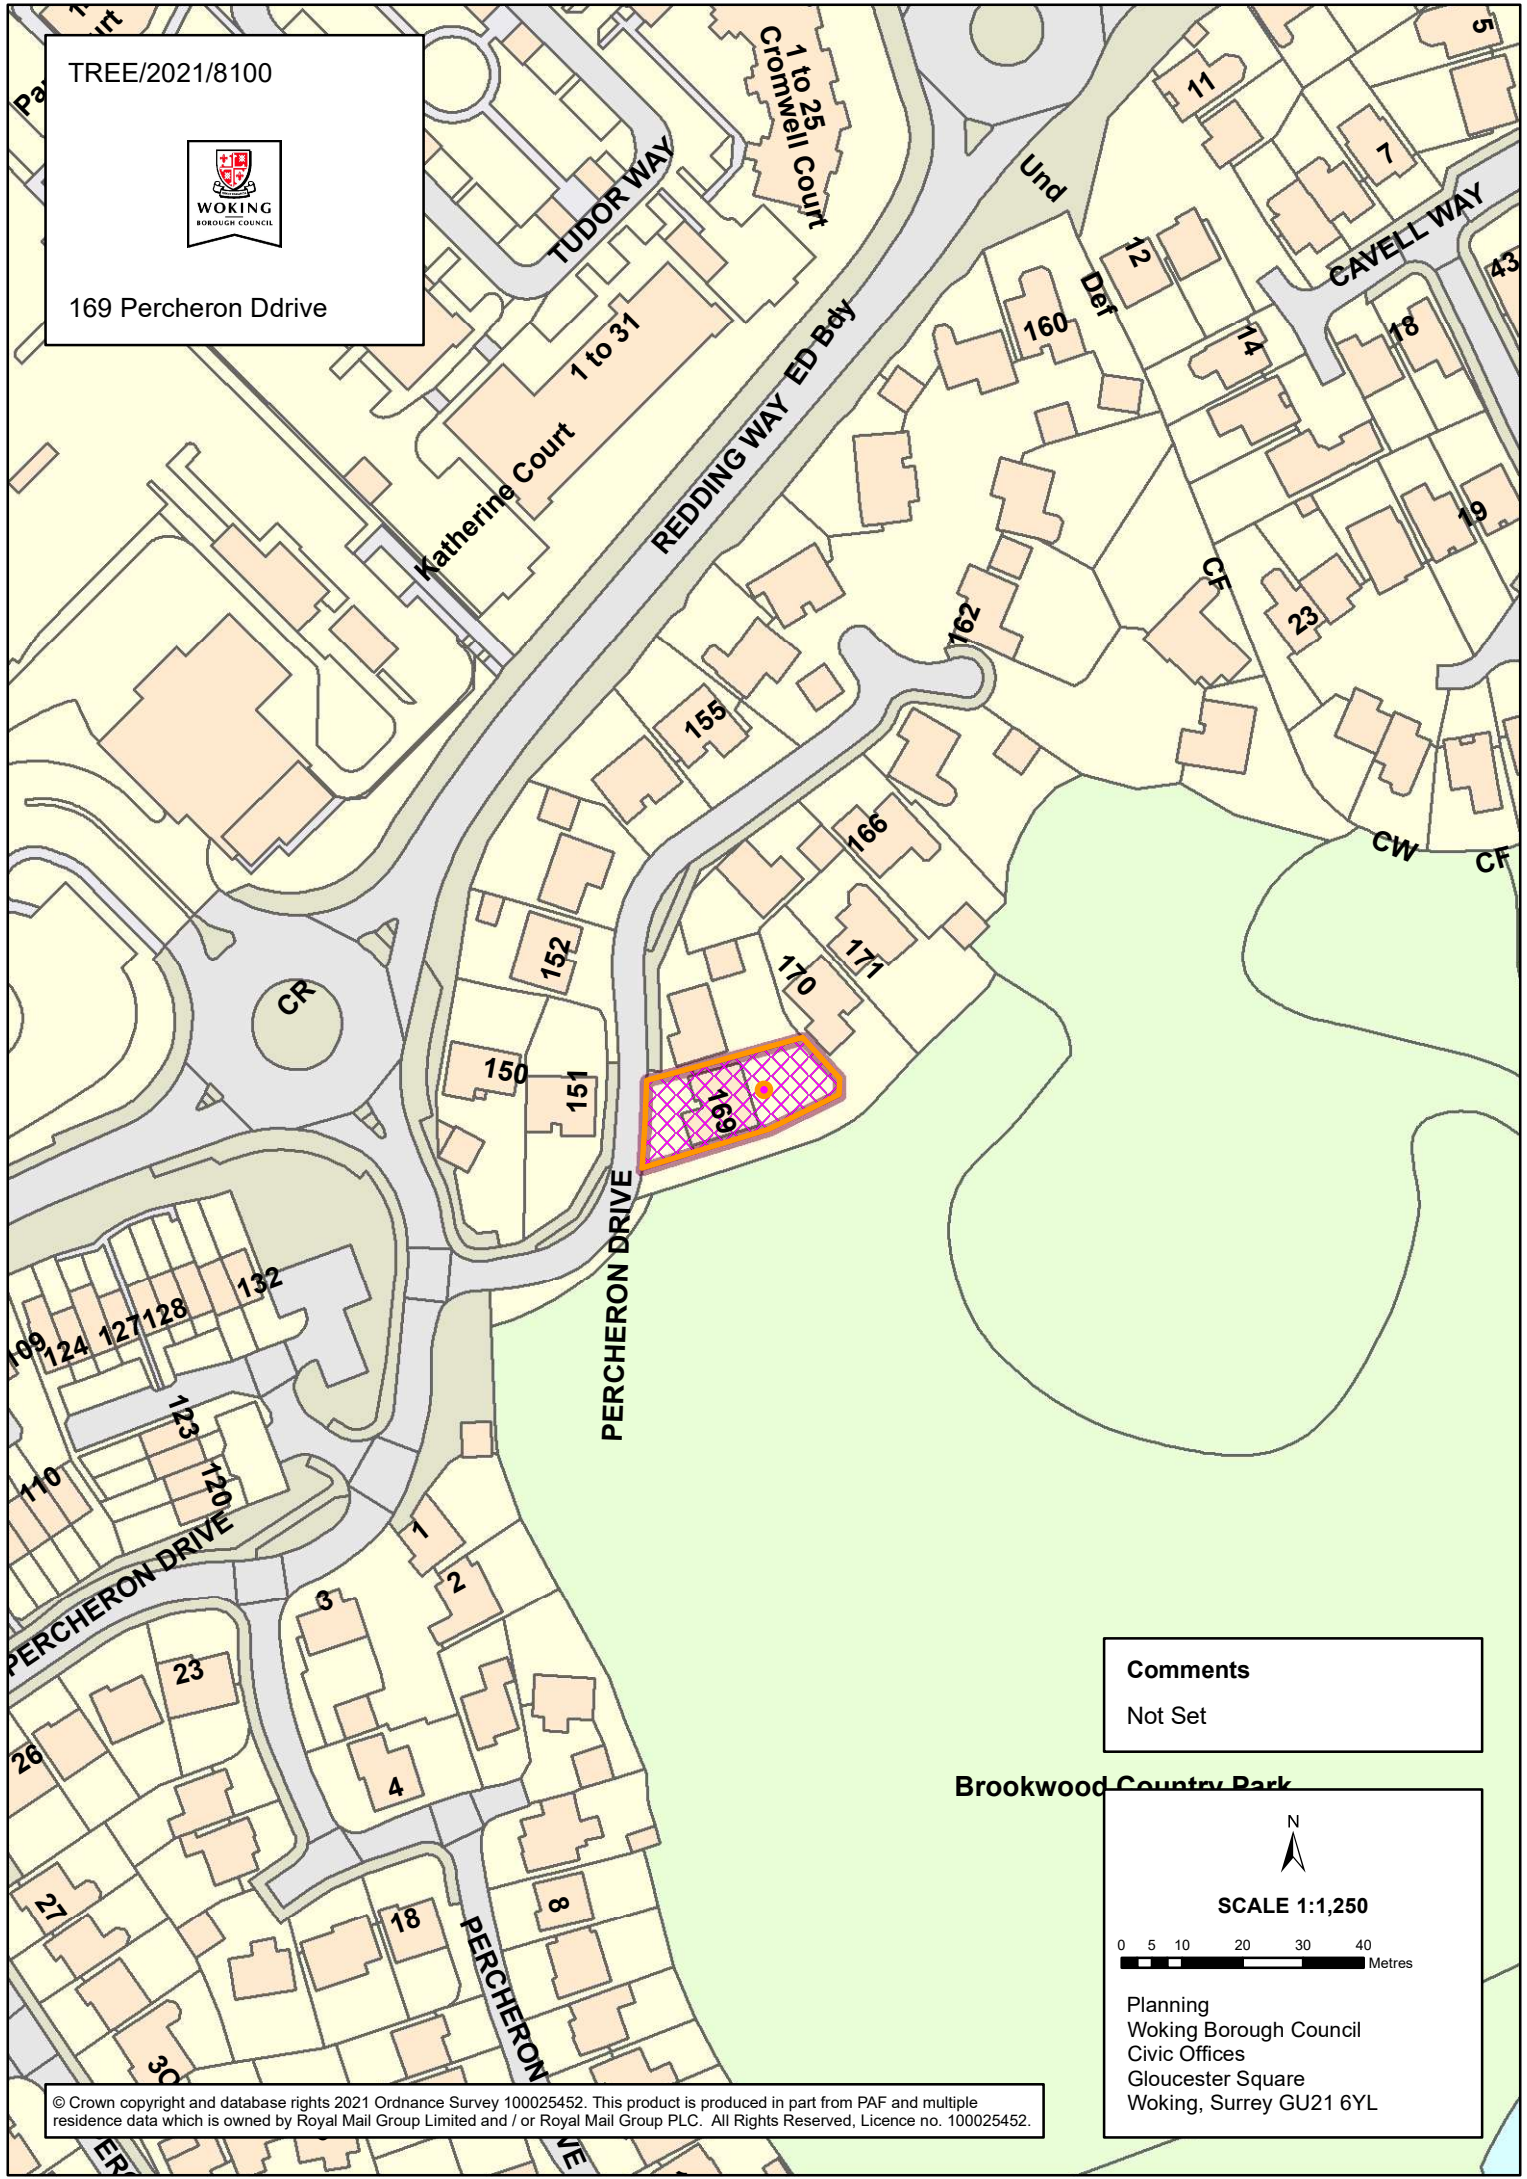

TREE/2021/8100

169 Percheron Ddrive

Comments
Not Set

Brookwood Country Park

N

SCALE 1:1,250

0 5 10 20 30 40 Metres

Planning
Woking Borough Council
Civic Offices
Gloucester Square
Woking, Surrey GU21 6YL