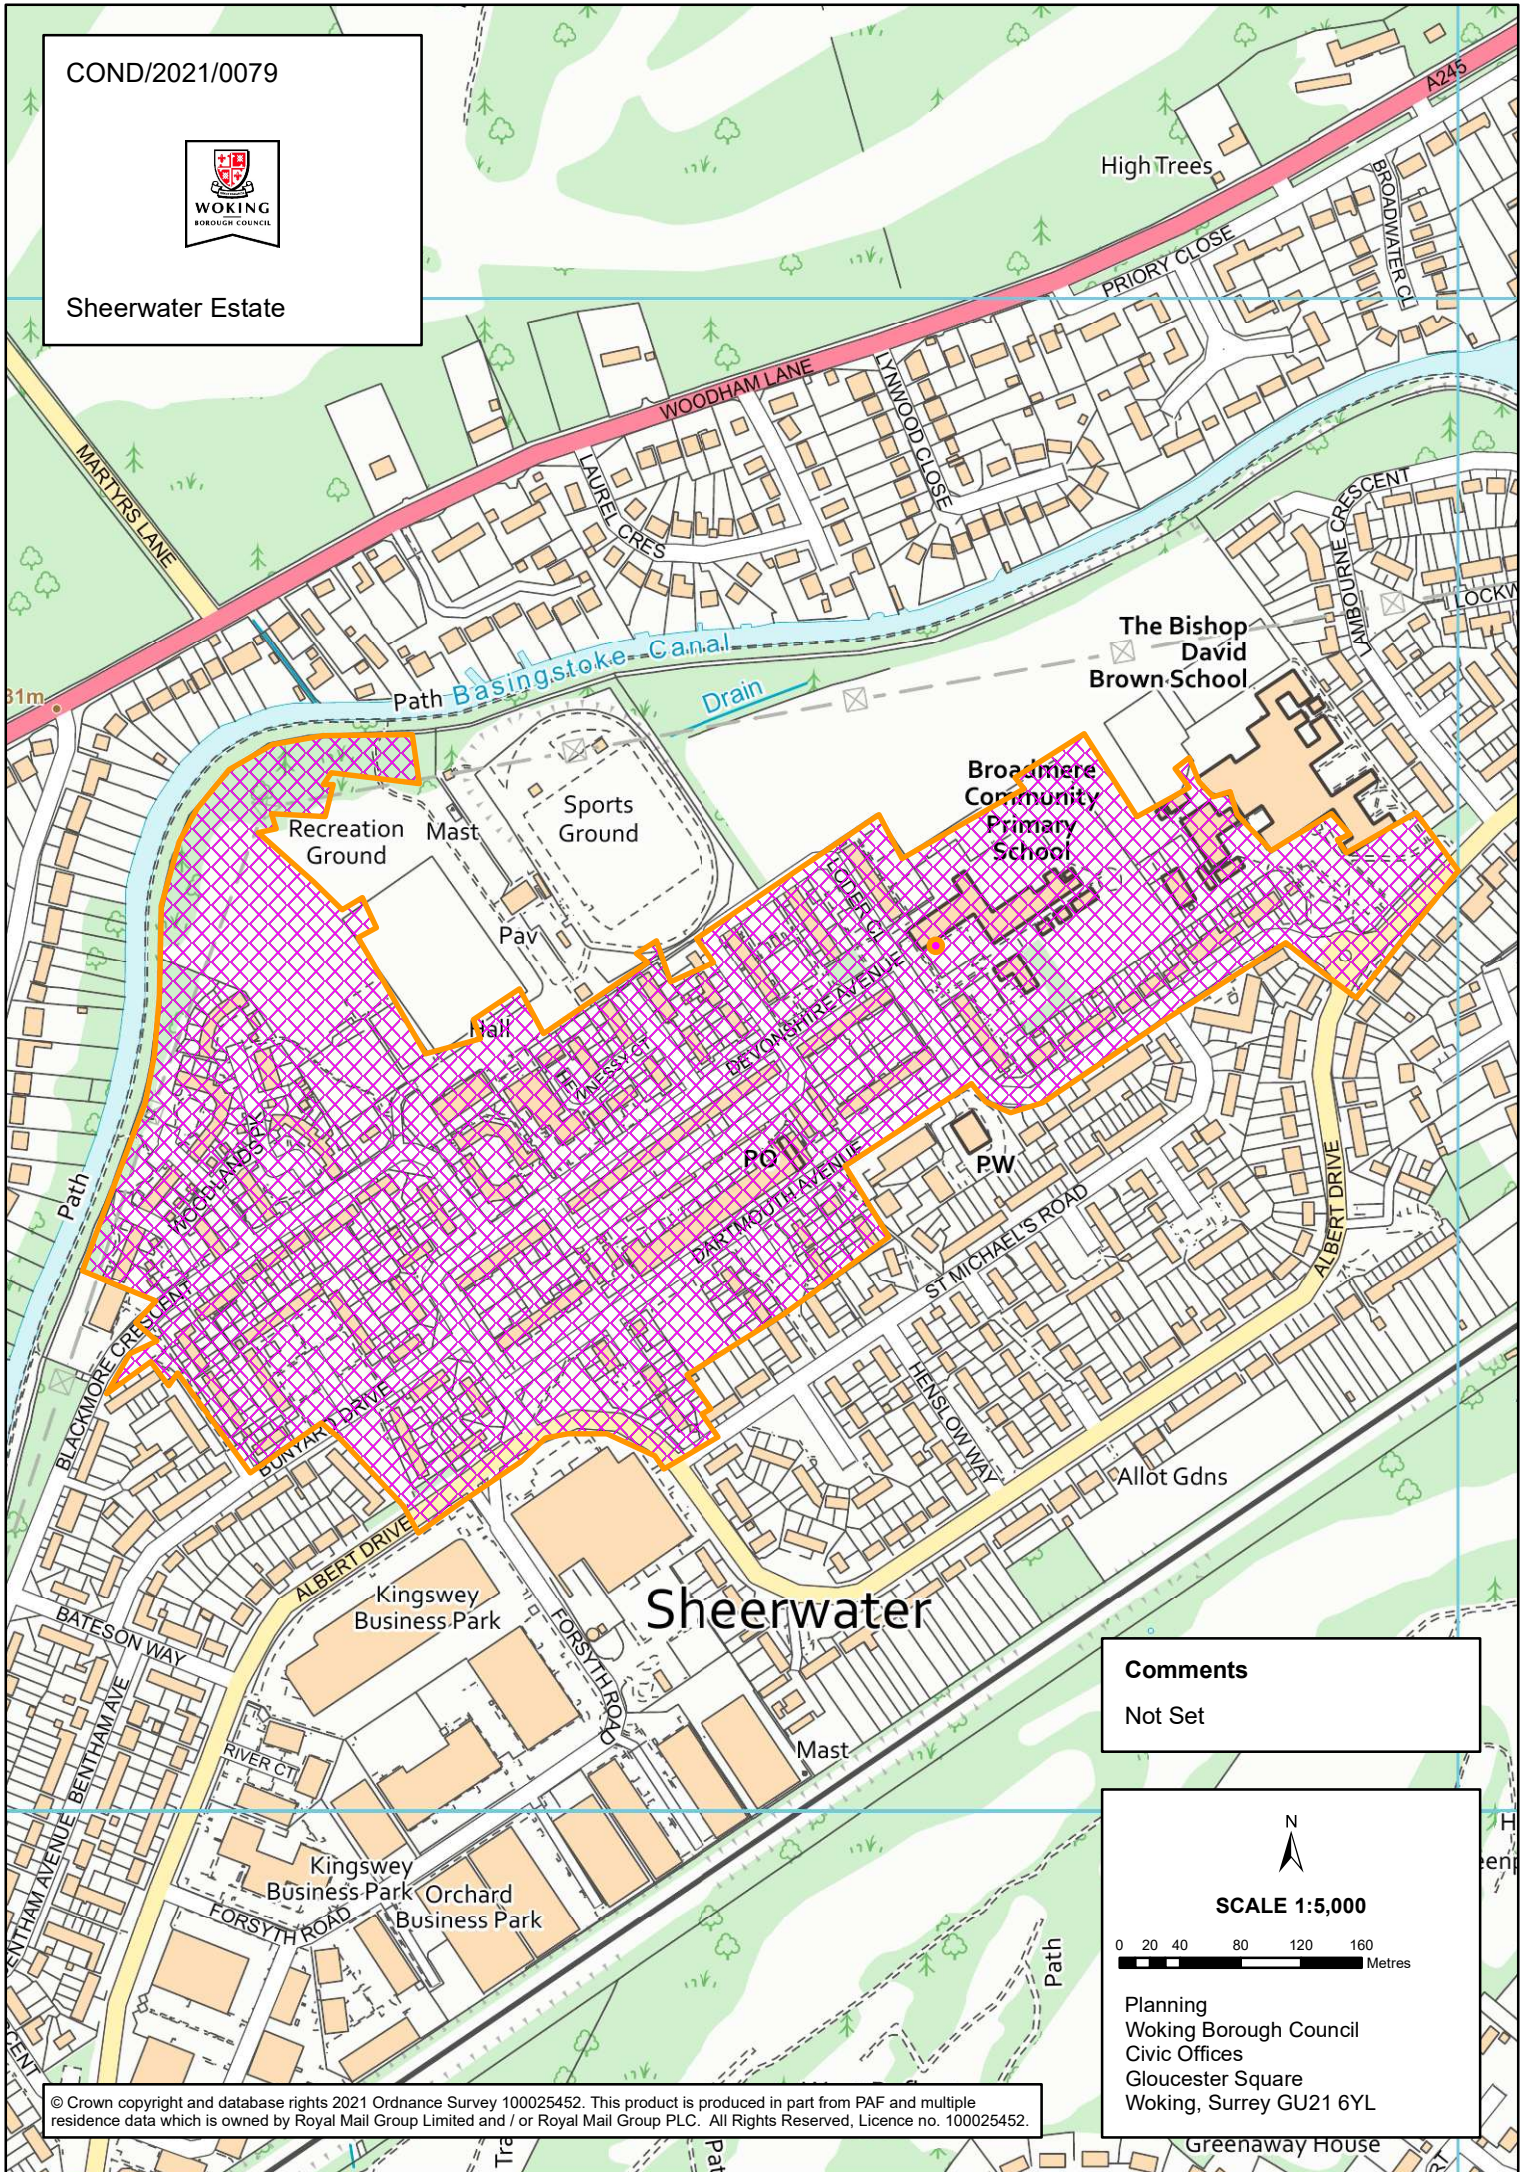

COND/2021/0079

Sheerwater Estate

Comments
Not Set

N
SCALE 1:5,000
 0 20 40 80 120 160
 Metres

Planning
 Woking Borough Council
 Civic Offices
 Gloucester Square
 Woking, Surrey GU21 6YL