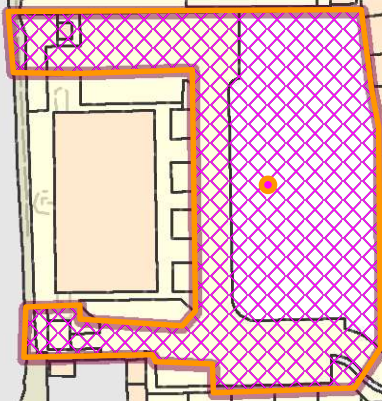

PLAN/2021/0125

Land at Grovesnor Court

**Comments**

Not Set

**SCALE 1:1,250**

Planning  
Woking Borough Council  
Civic Offices  
Gloucester Square  
Woking, Surrey GU21 6YL