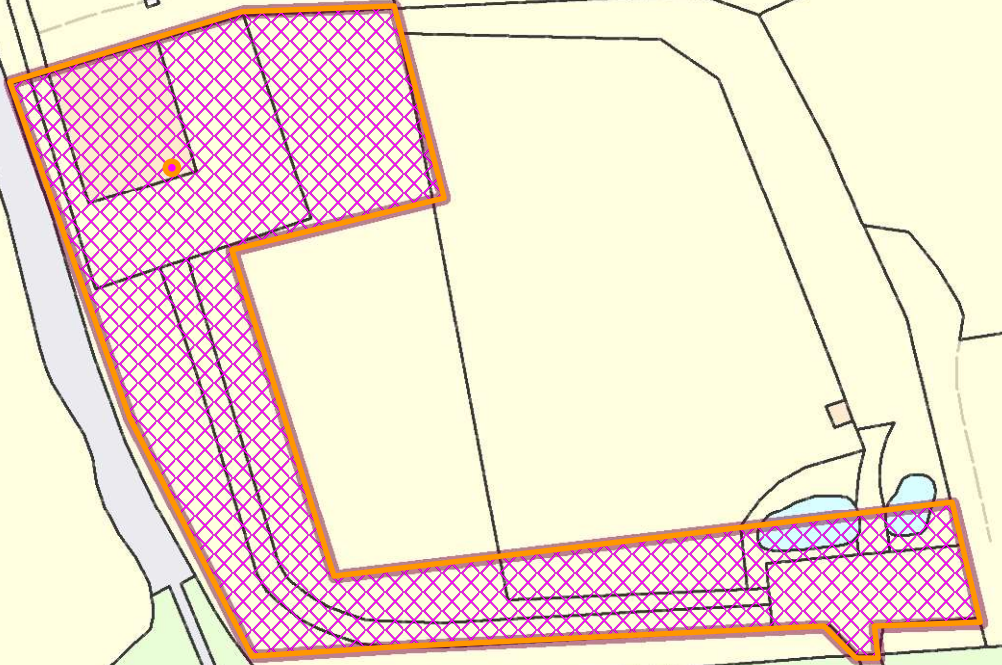

PLAN/2021/0260

3J's Nursery, Smarts Heath Road

**Comments**

Not Set

**SCALE 1:1,250**

Planning  
Woking Borough Council  
Civic Offices  
Gloucester Square  
Woking, Surrey GU21 6YL