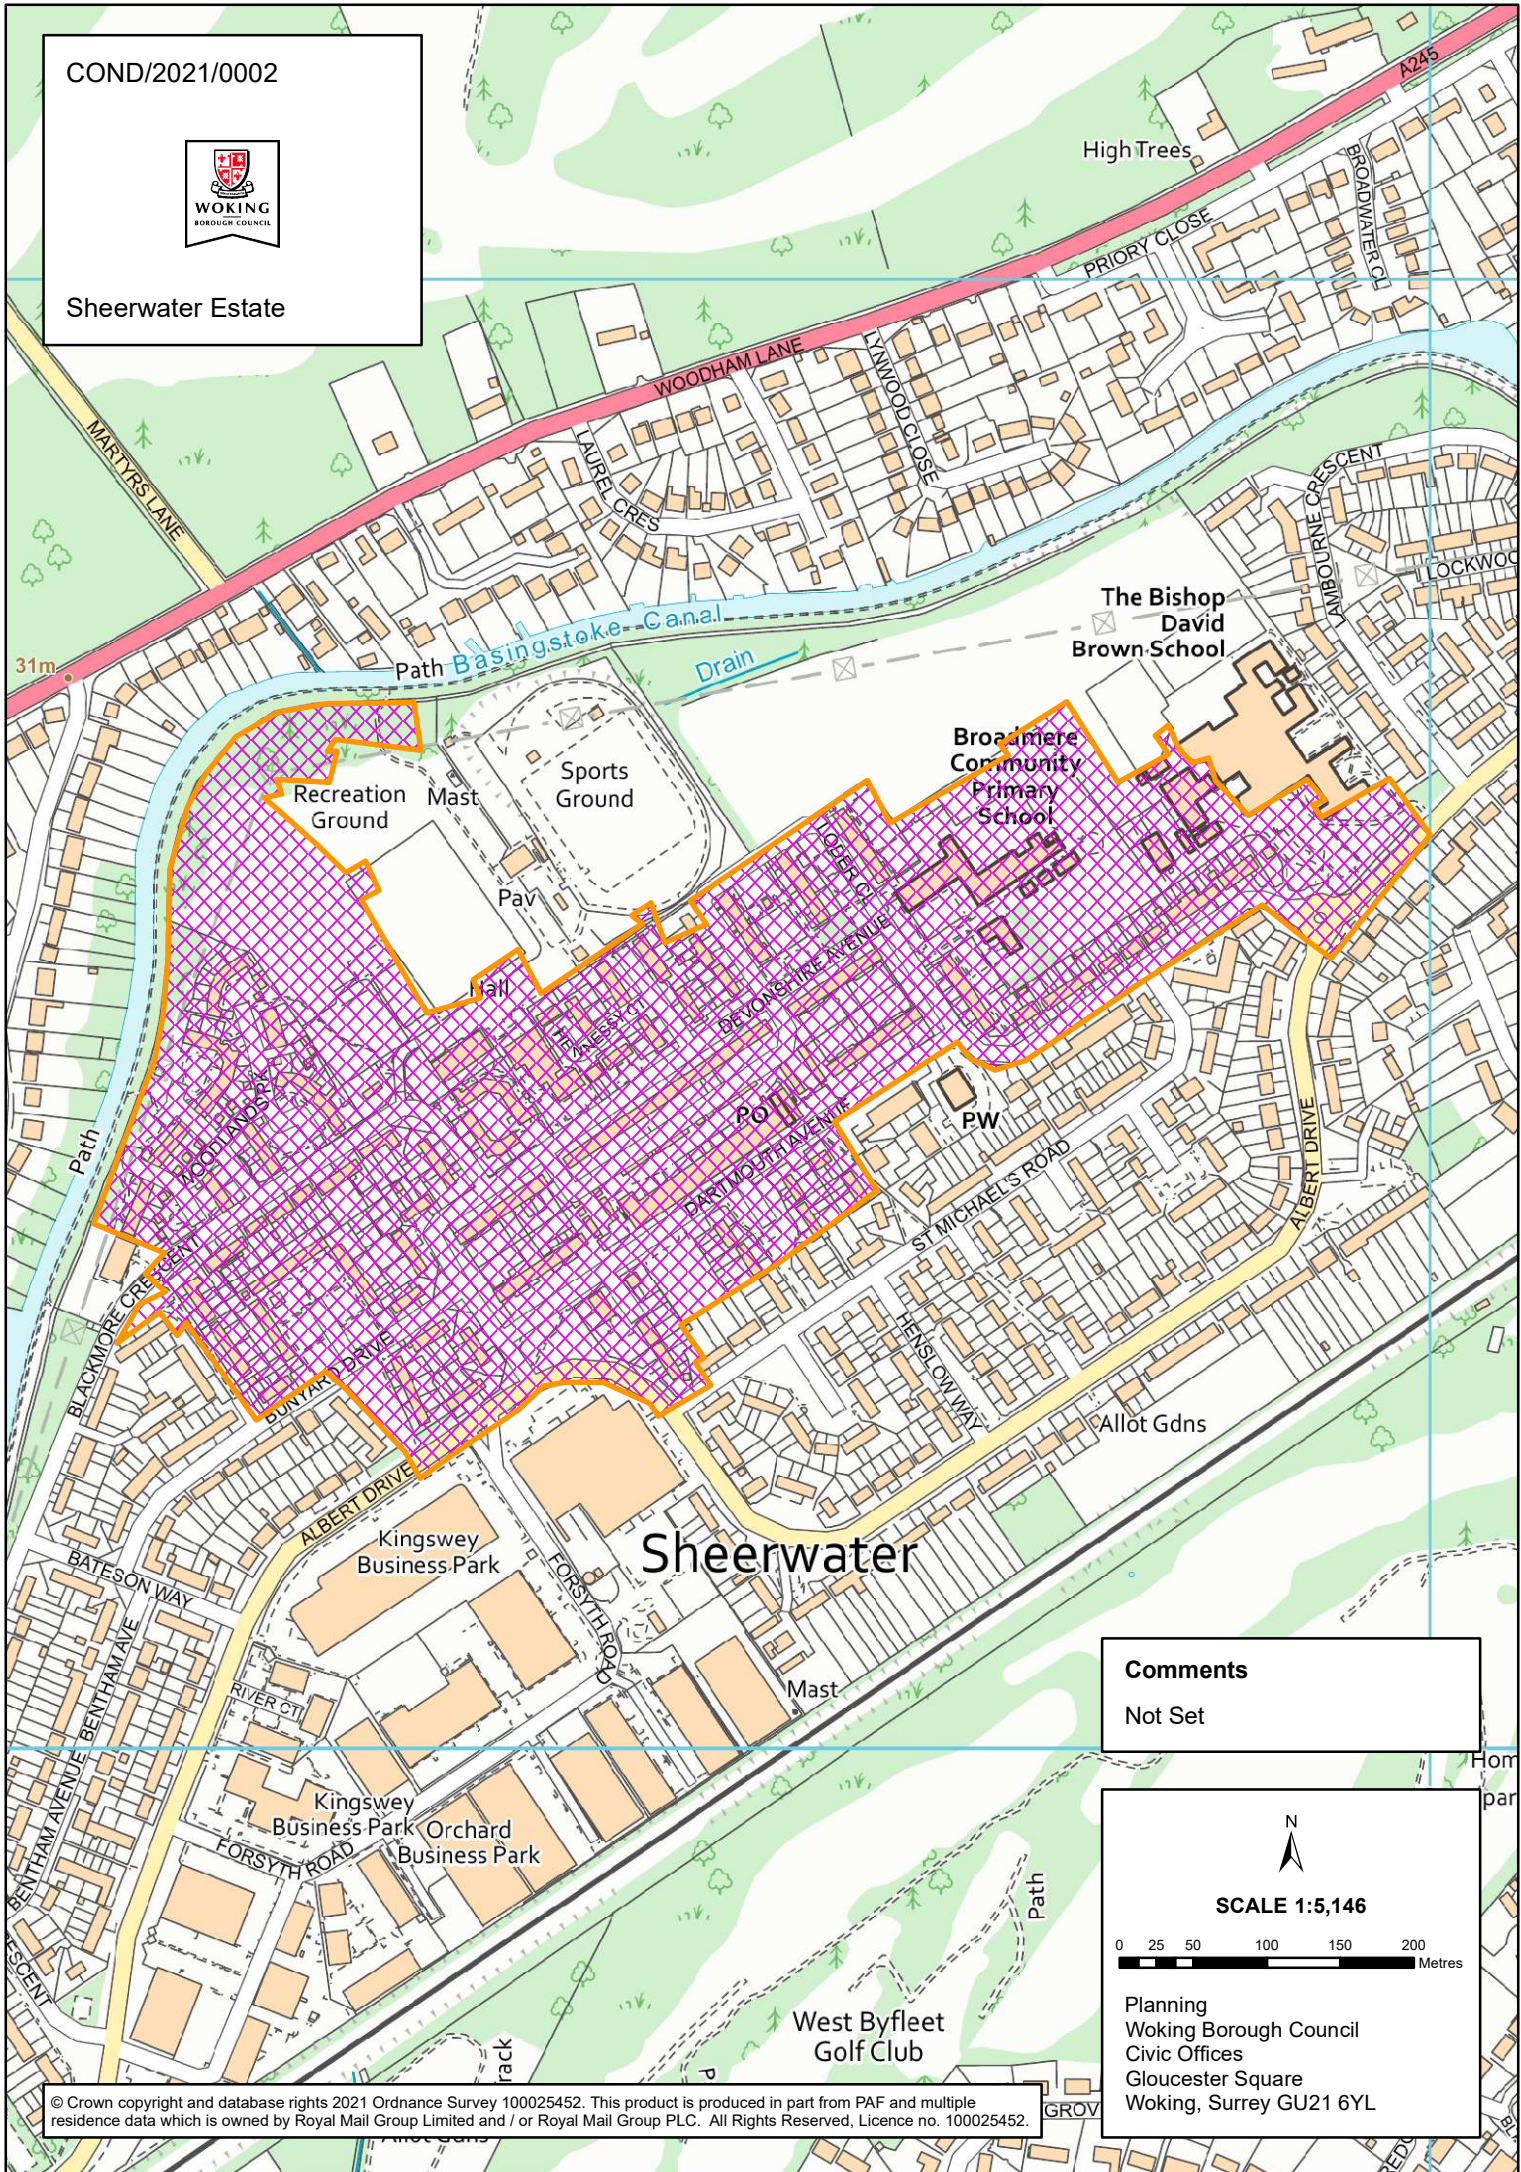

COND/2021/0002

Sheerwater Estate

**Comments**  
Not Set

N  
**SCALE 1:5,146**  
0 25 50 100 150 200 Metres

Planning  
Woking Borough Council  
Civic Offices  
Gloucester Square  
Woking, Surrey GU21 6YL