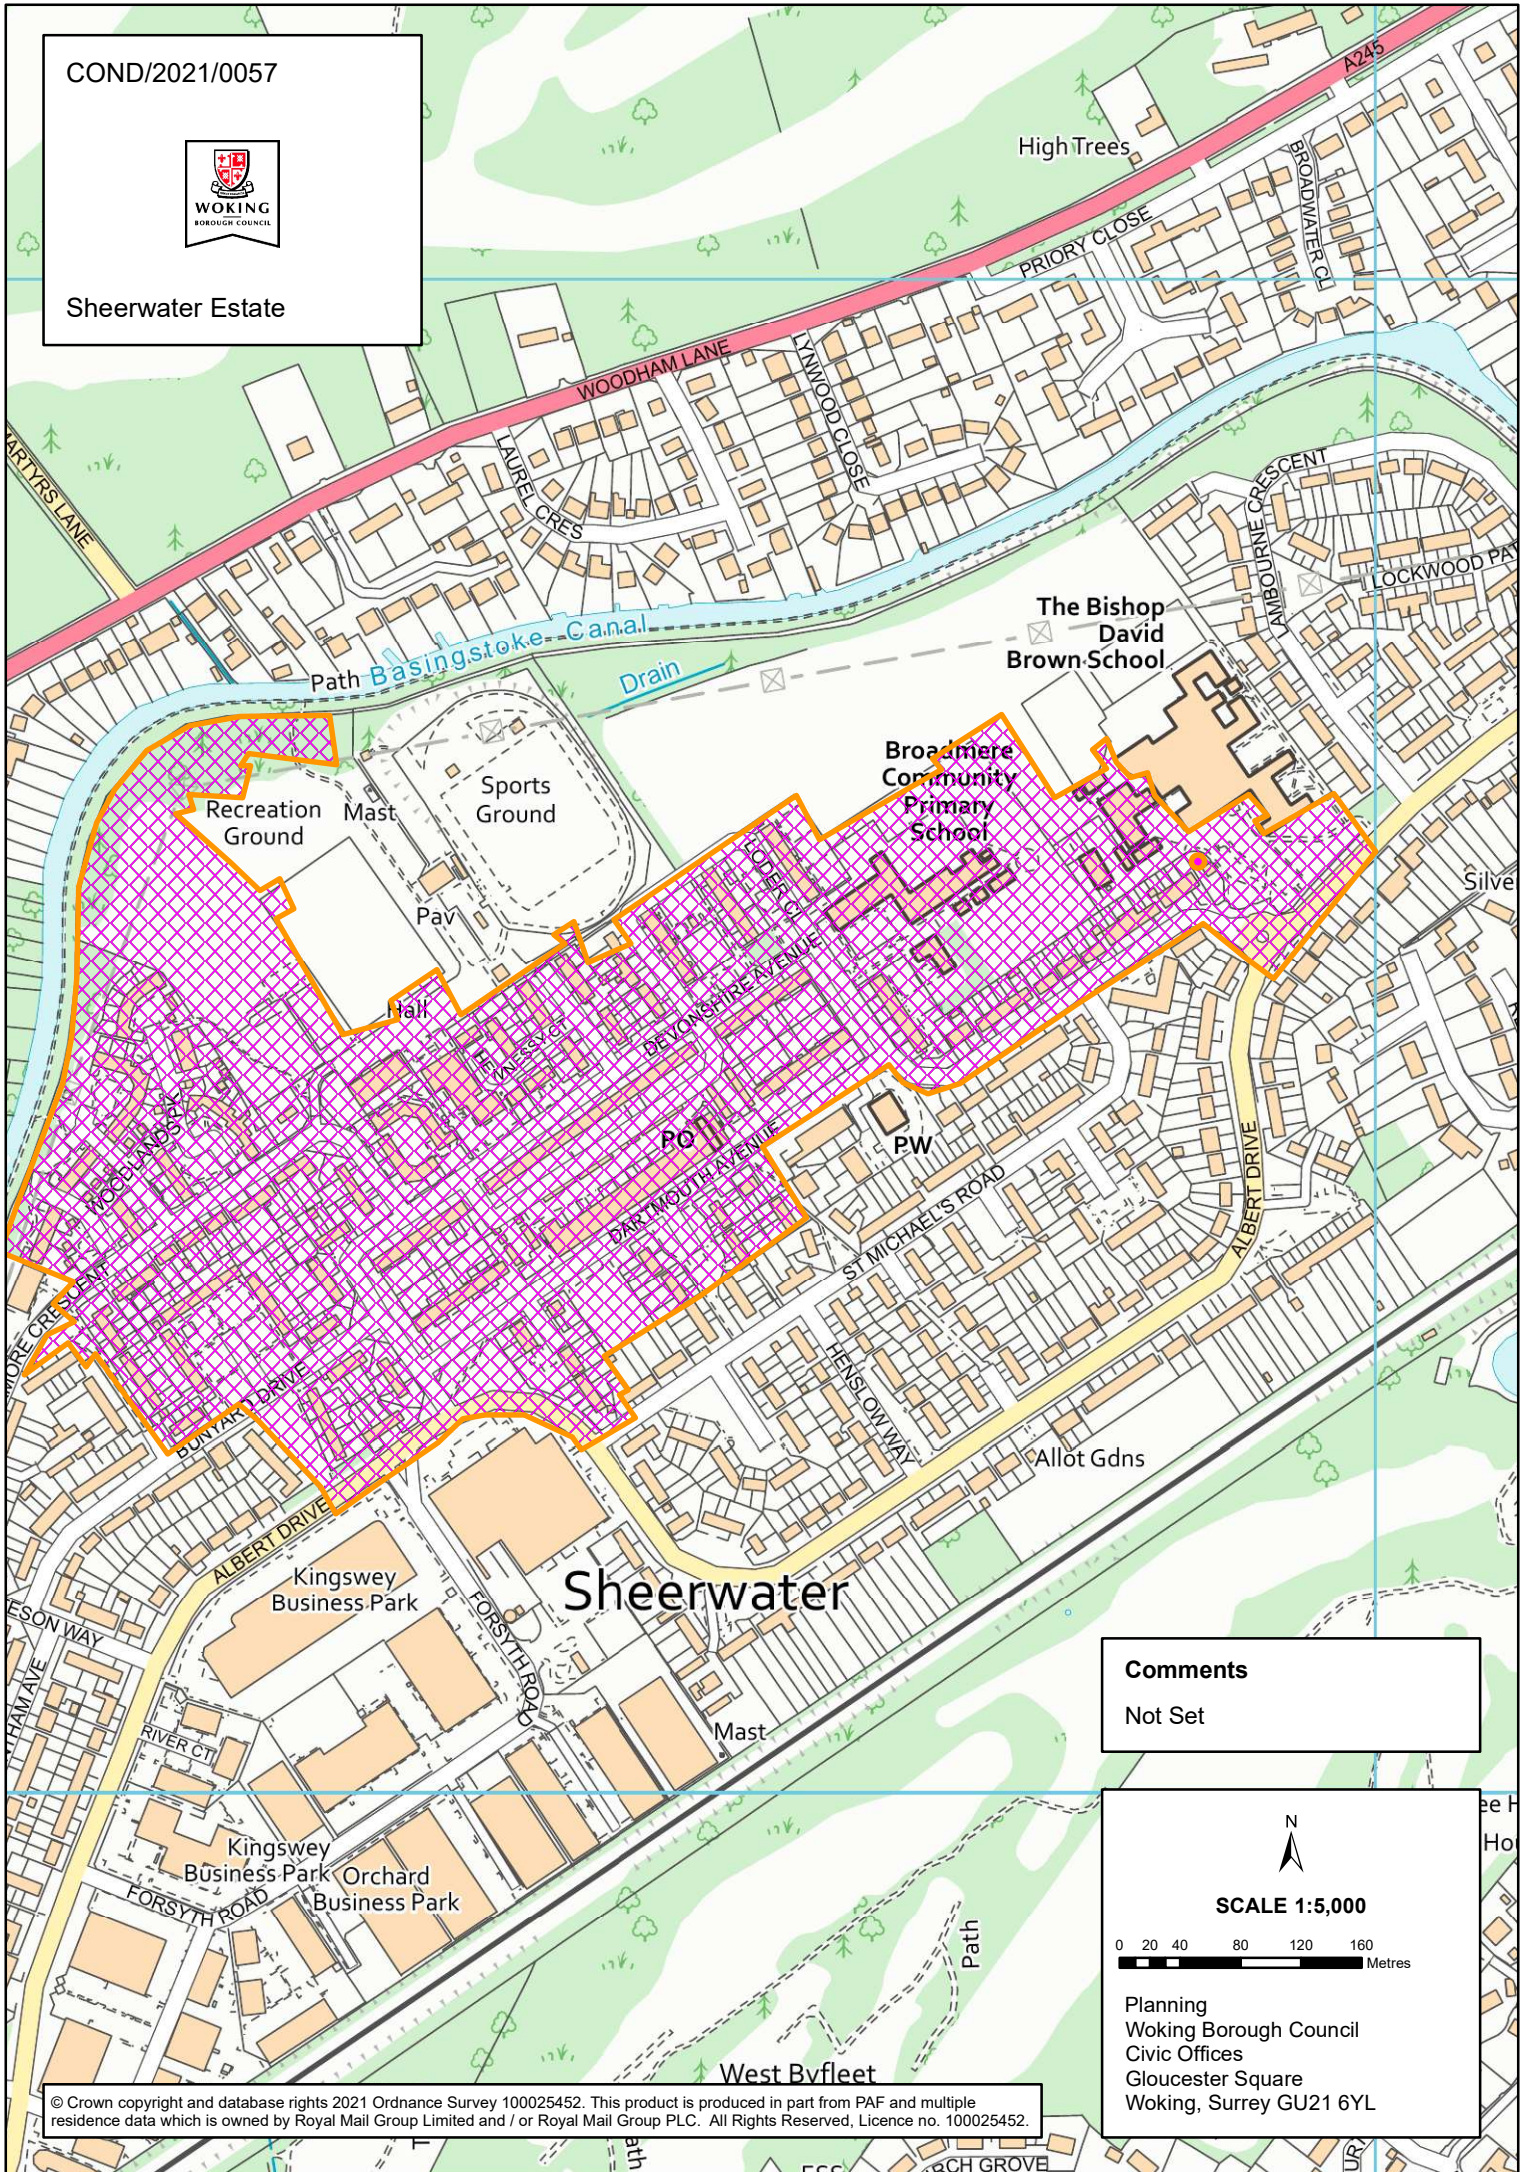

COND/2021/0057

Sheerwater Estate

Comments
Not Set

N
SCALE 1:5,000
0 20 40 80 120 160 Metres

Planning
Woking Borough Council
Civic Offices
Gloucester Square
Woking, Surrey GU21 6YL