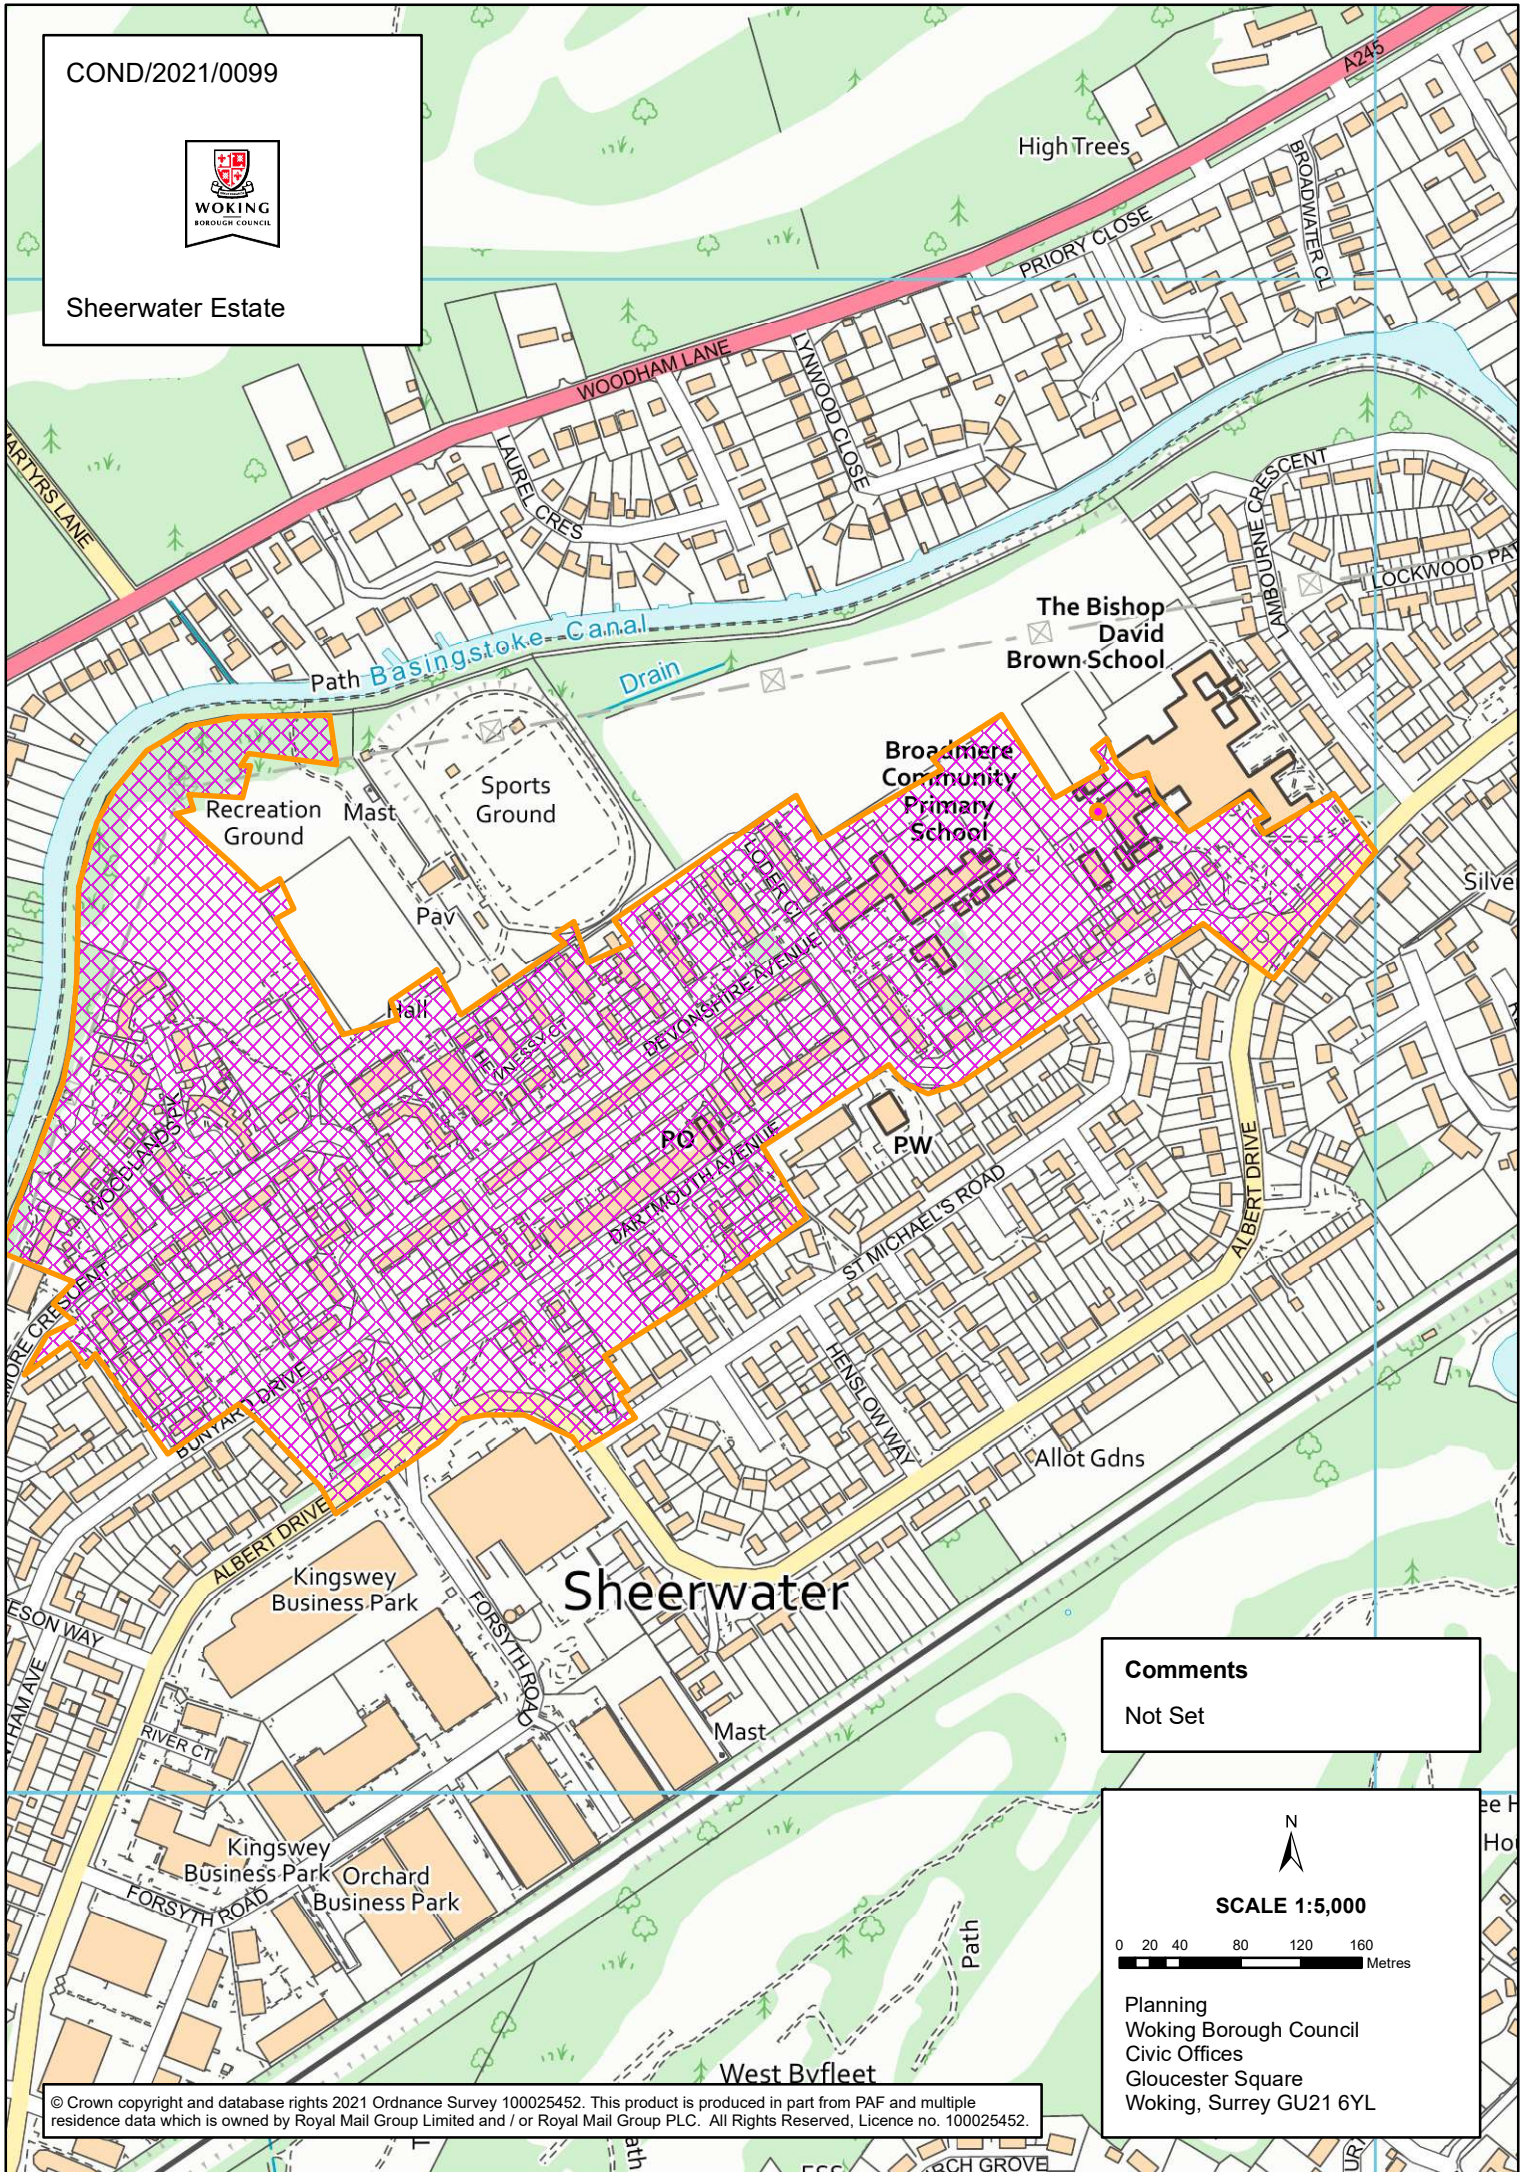

COND/2021/0099

Sheerwater Estate

**Comments**  
Not Set

N

**SCALE 1:5,000**

0 20 40 80 120 160 Metres

Planning  
Woking Borough Council  
Civic Offices  
Gloucester Square  
Woking, Surrey GU21 6YL