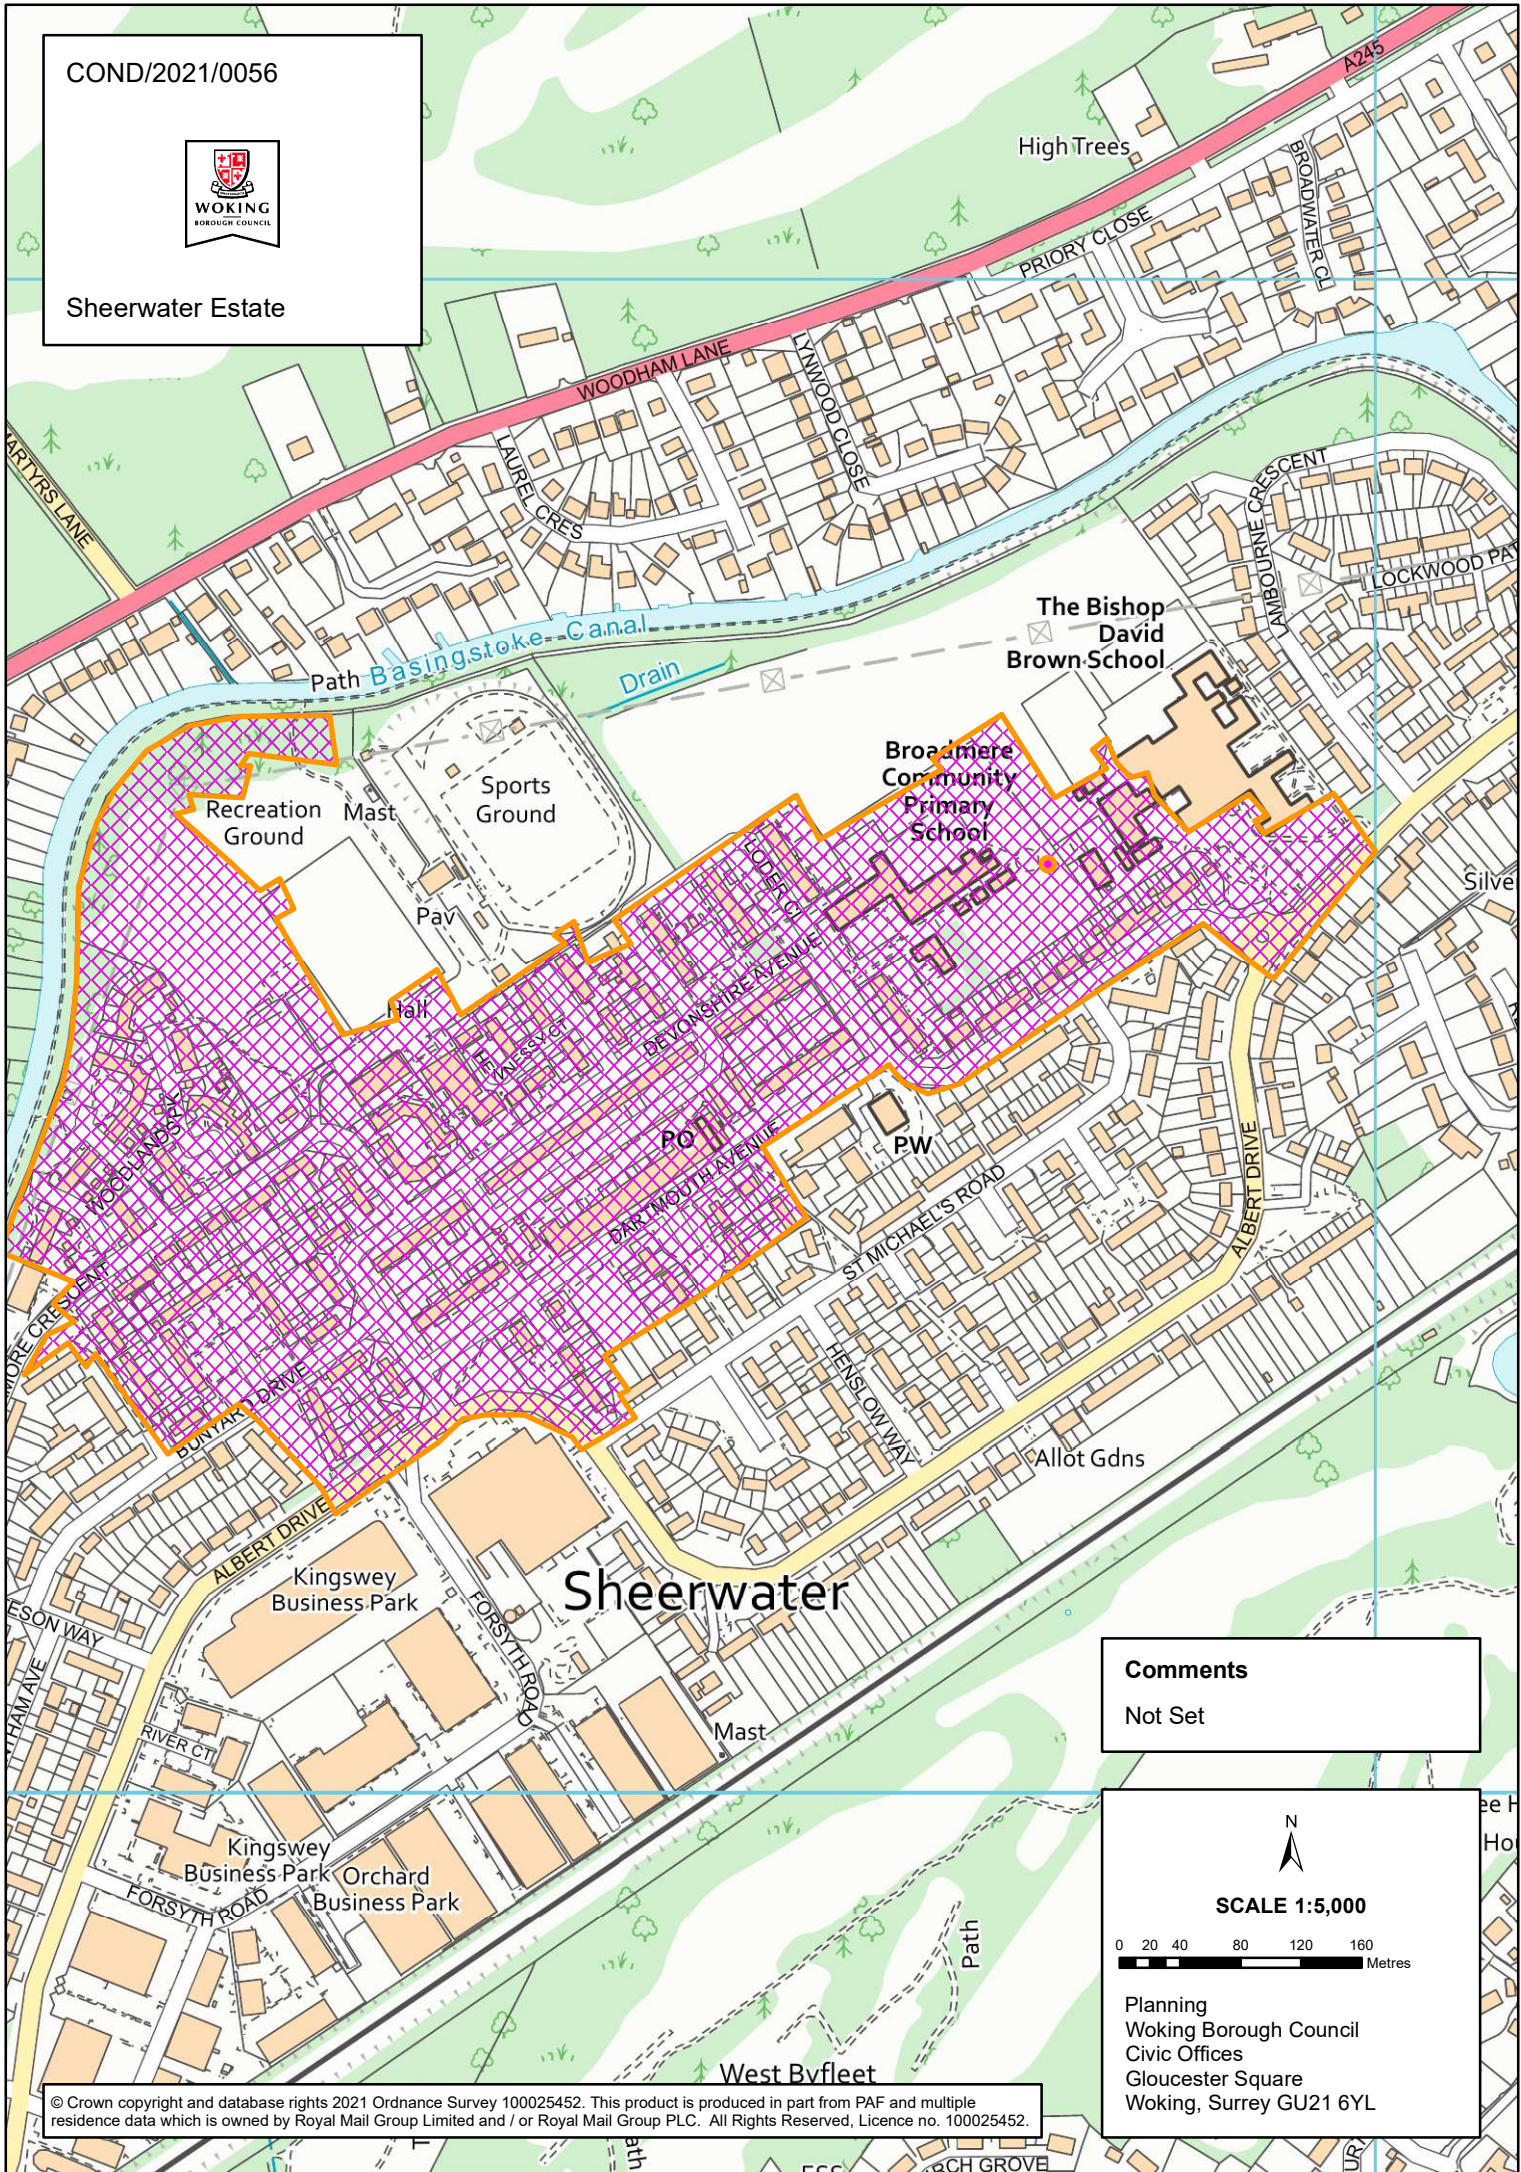

COND/2021/0056

Sheerwater Estate

Comments
Not Set

N
SCALE 1:5,000
0 20 40 80 120 160 Metres

Planning
Woking Borough Council
Civic Offices
Gloucester Square
Woking, Surrey GU21 6YL

© Crown copyright and database rights 2021 Ordnance Survey 100025452. This product is produced in part from PAF and multiple residence data which is owned by Royal Mail Group Limited and / or Royal Mail Group PLC. All Rights Reserved, Licence no. 100025452.