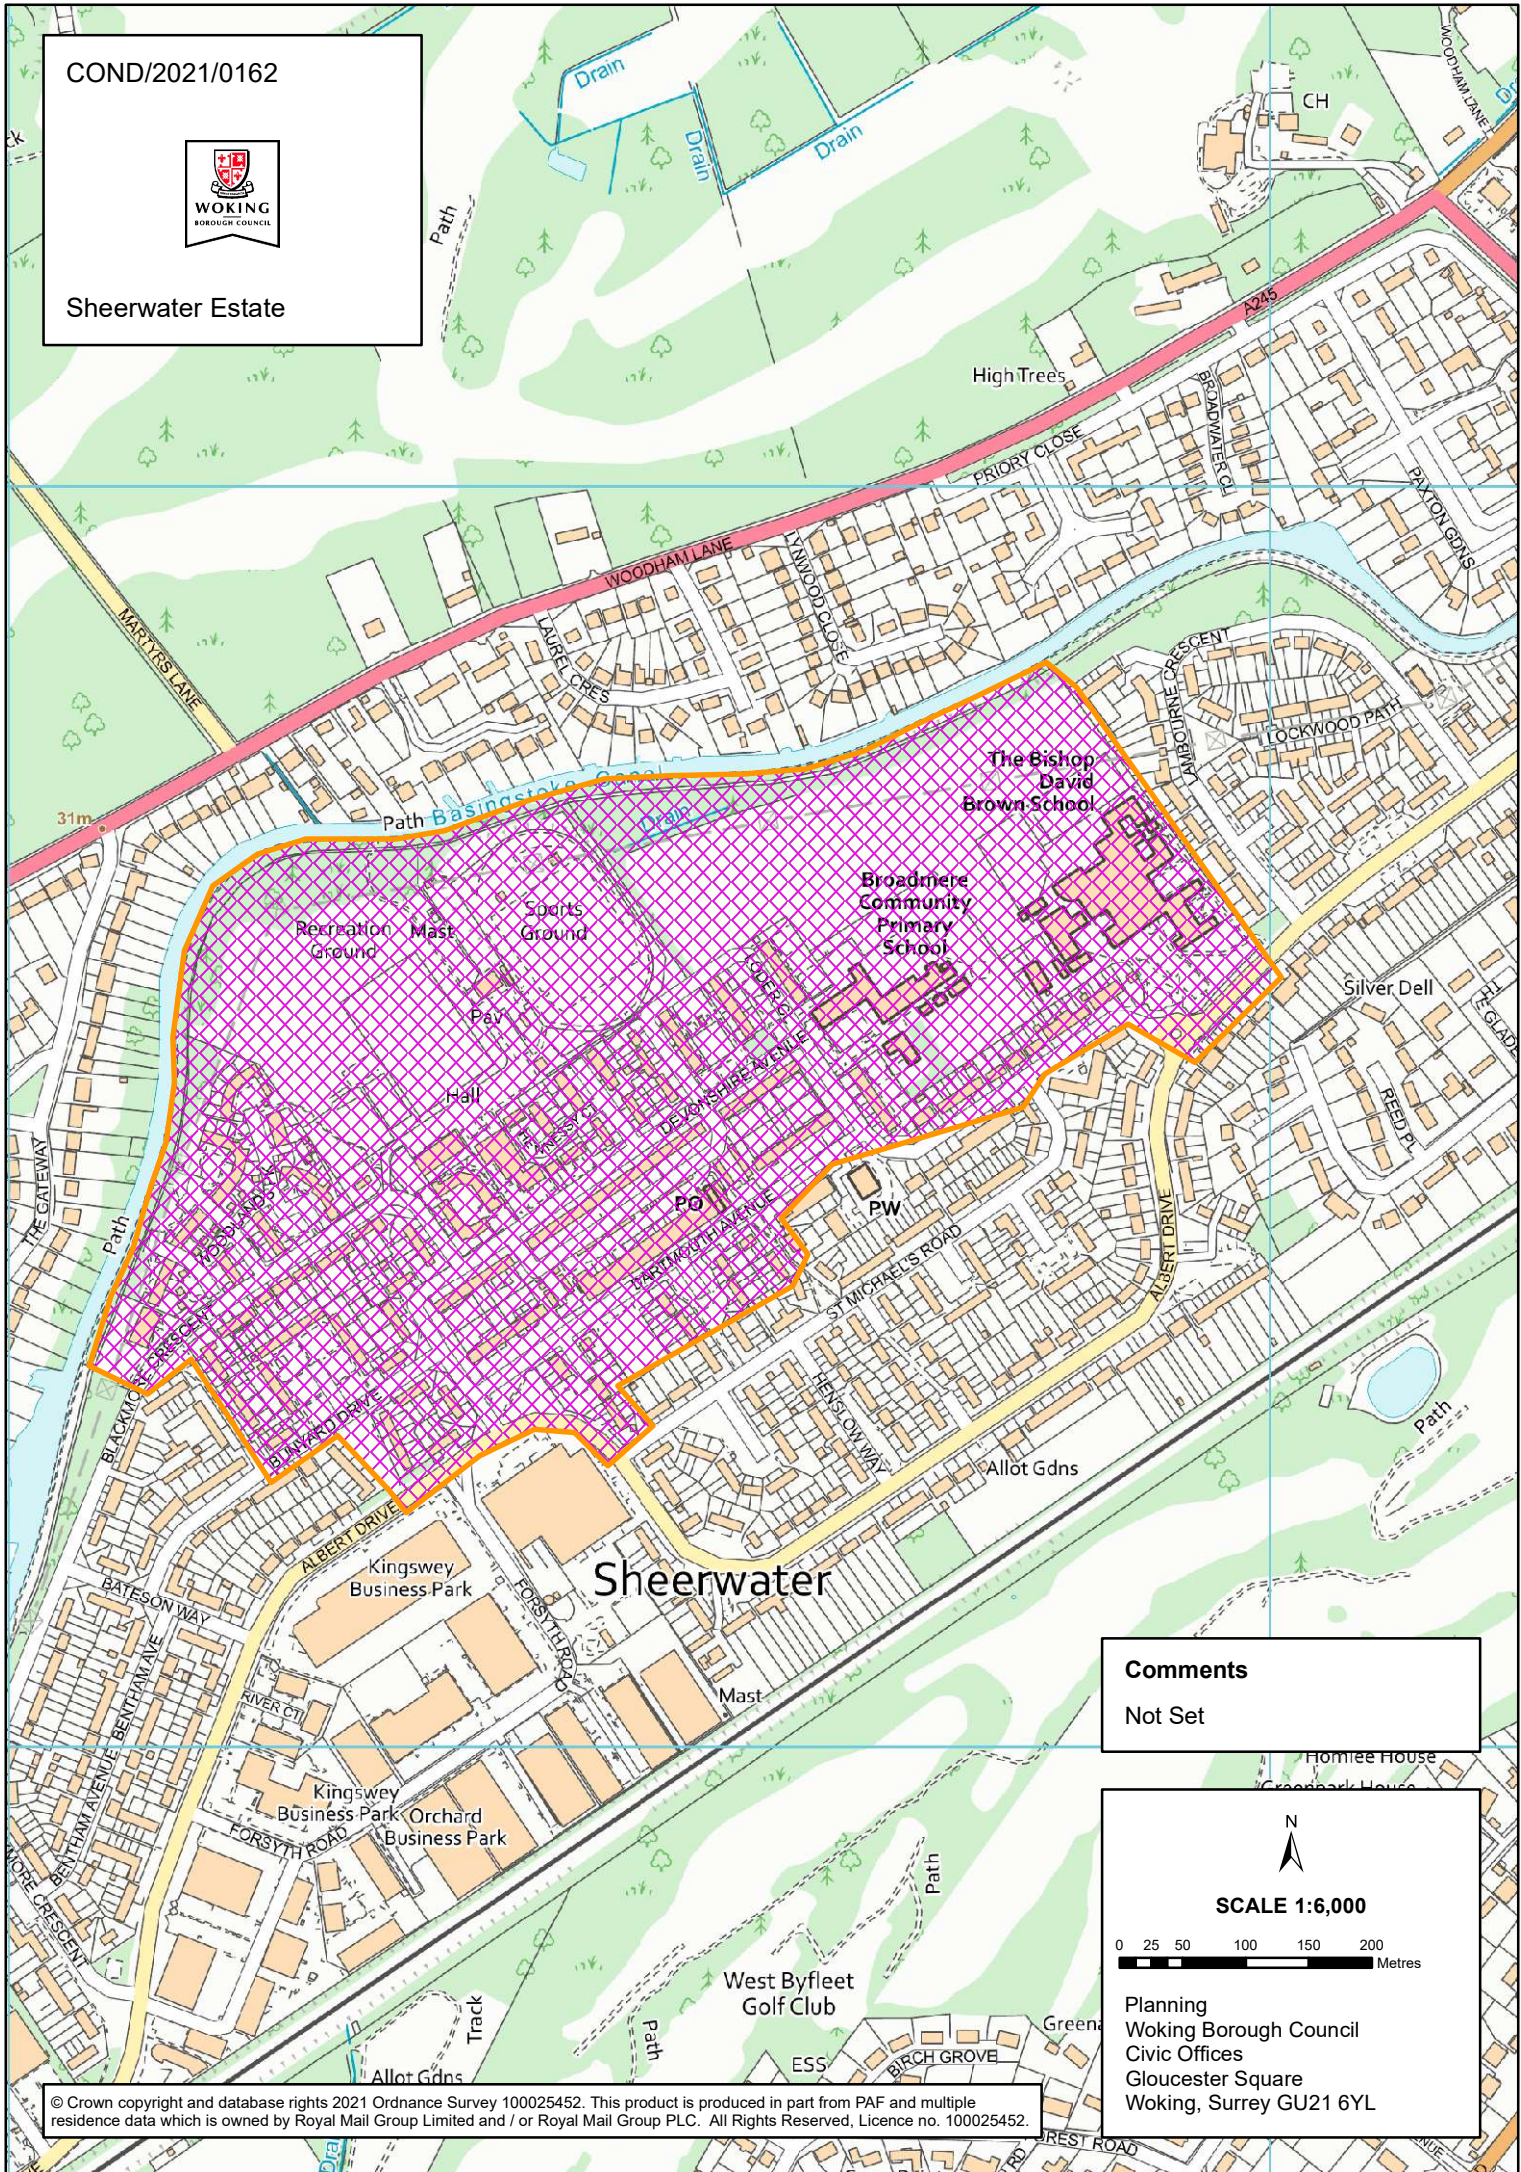

COND/2021/0162

Sheerwater Estate

**Comments**  
Not Set

N

**SCALE 1:6,000**

0 25 50 100 150 200 Metres

Planning  
Woking Borough Council  
Civic Offices  
Gloucester Square  
Woking, Surrey GU21 6YL