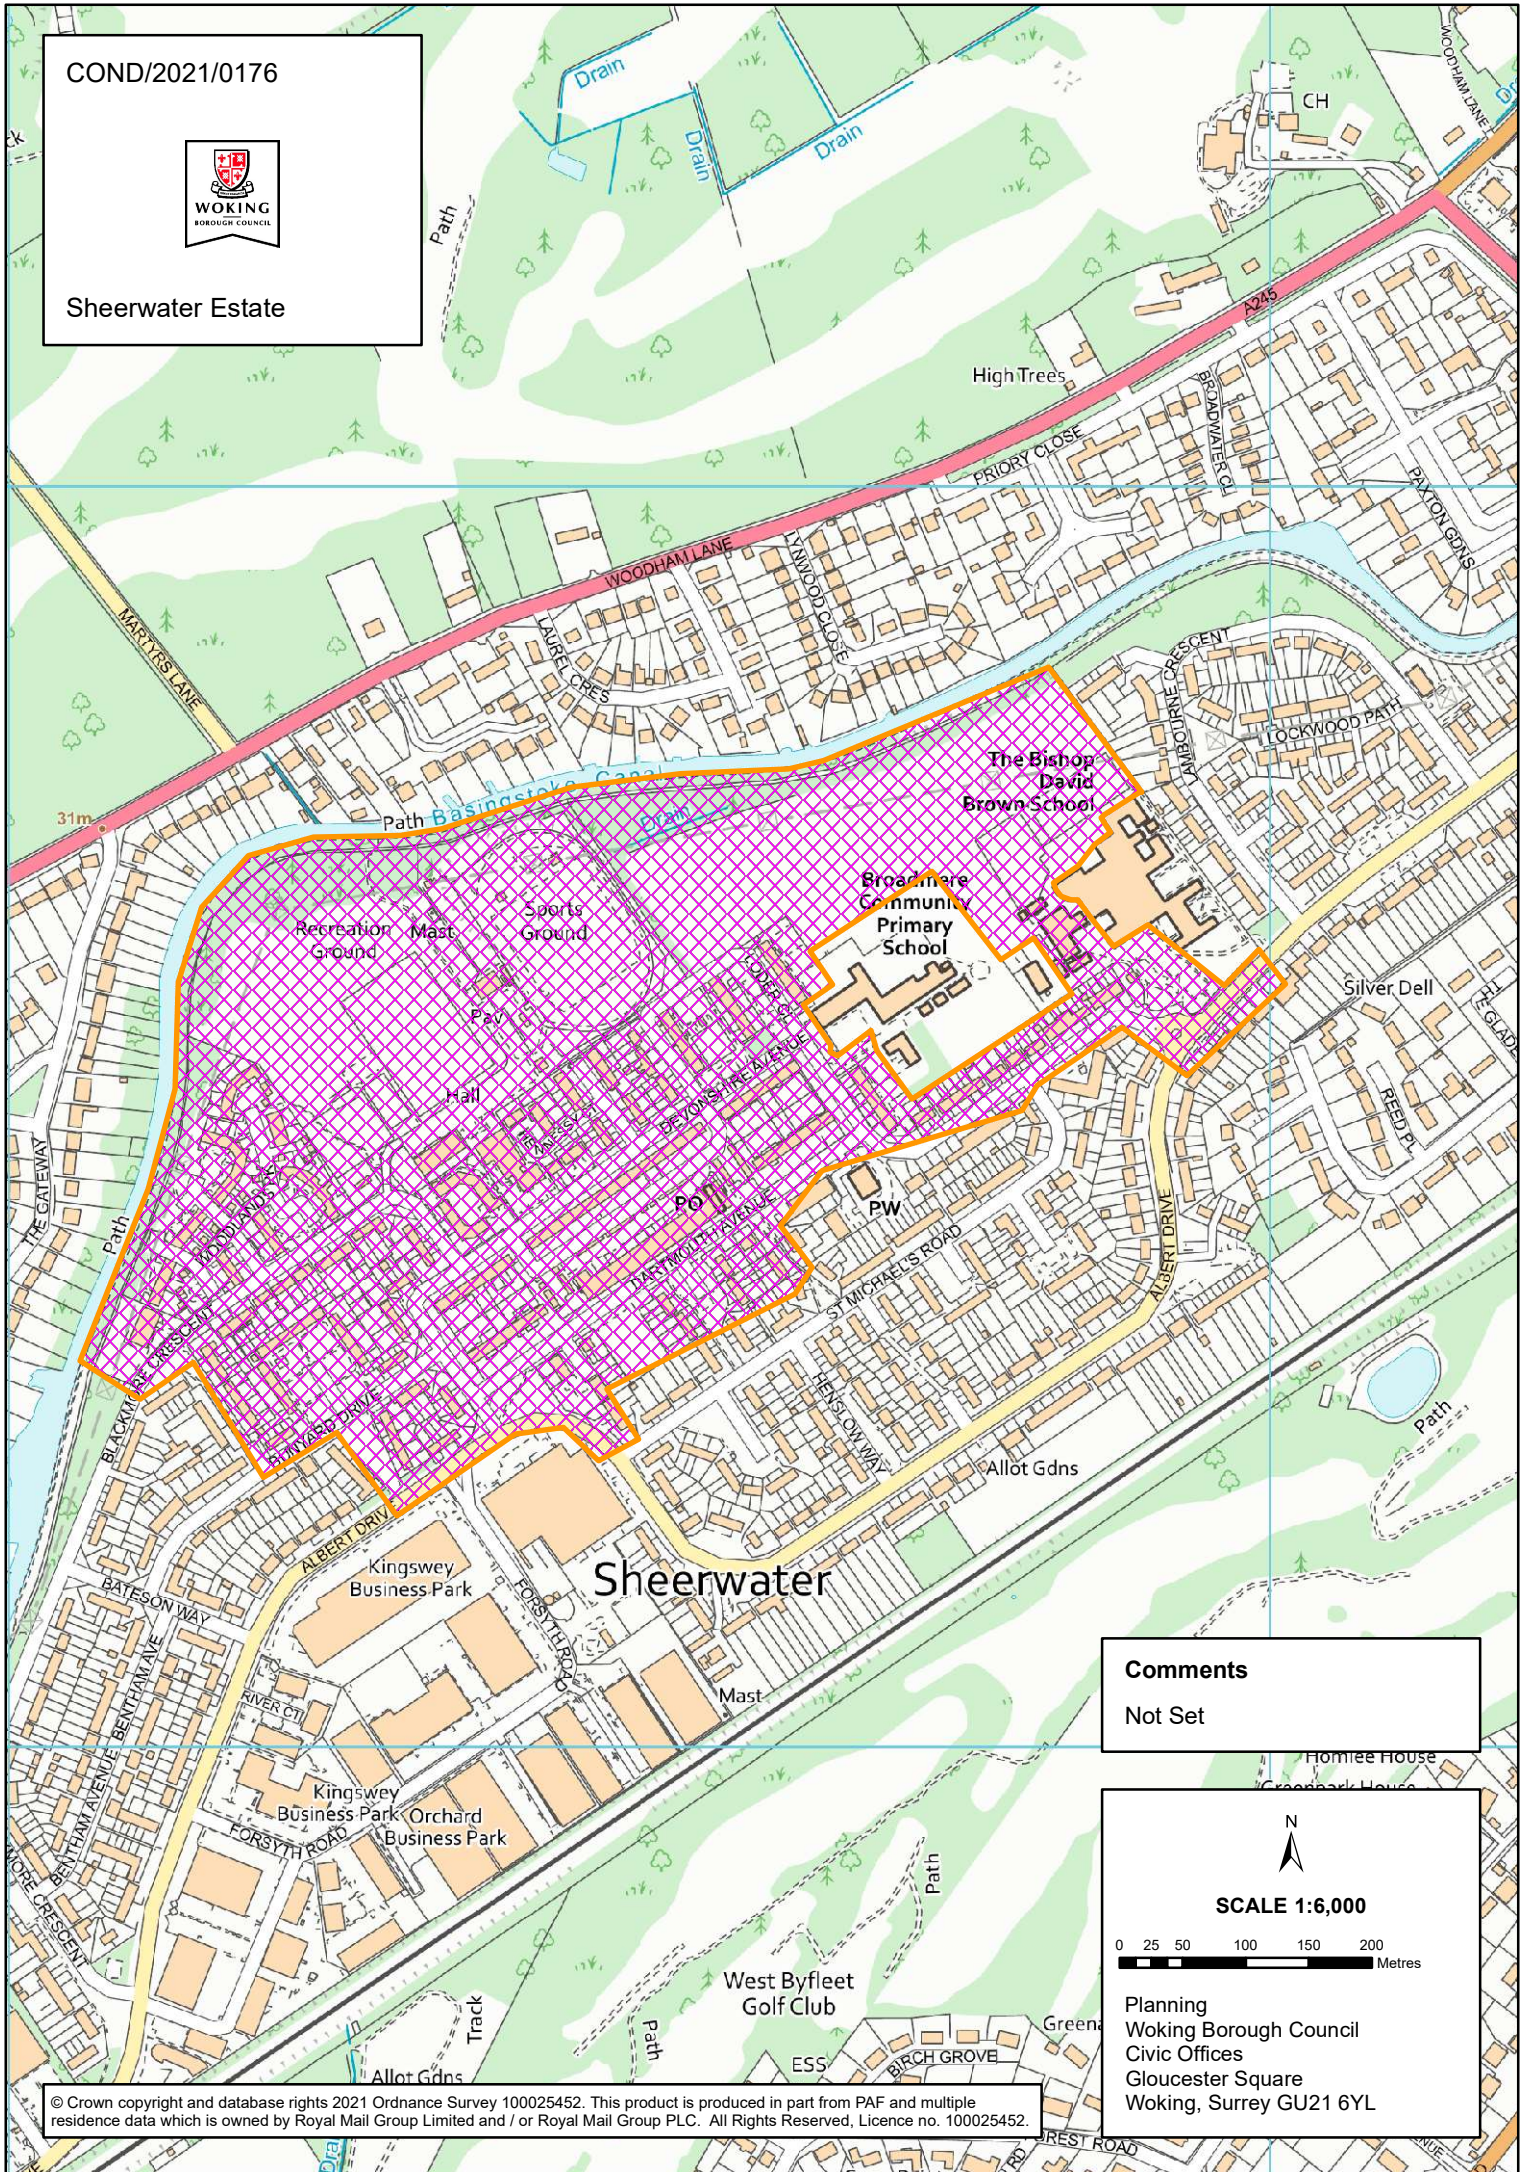

COND/2021/0176

Sheerwater Estate

**Comments**  
Not Set

N

**SCALE 1:6,000**

0 25 50 100 150 200 Metres

Planning  
Woking Borough Council  
Civic Offices  
Gloucester Square  
Woking, Surrey GU21 6YL