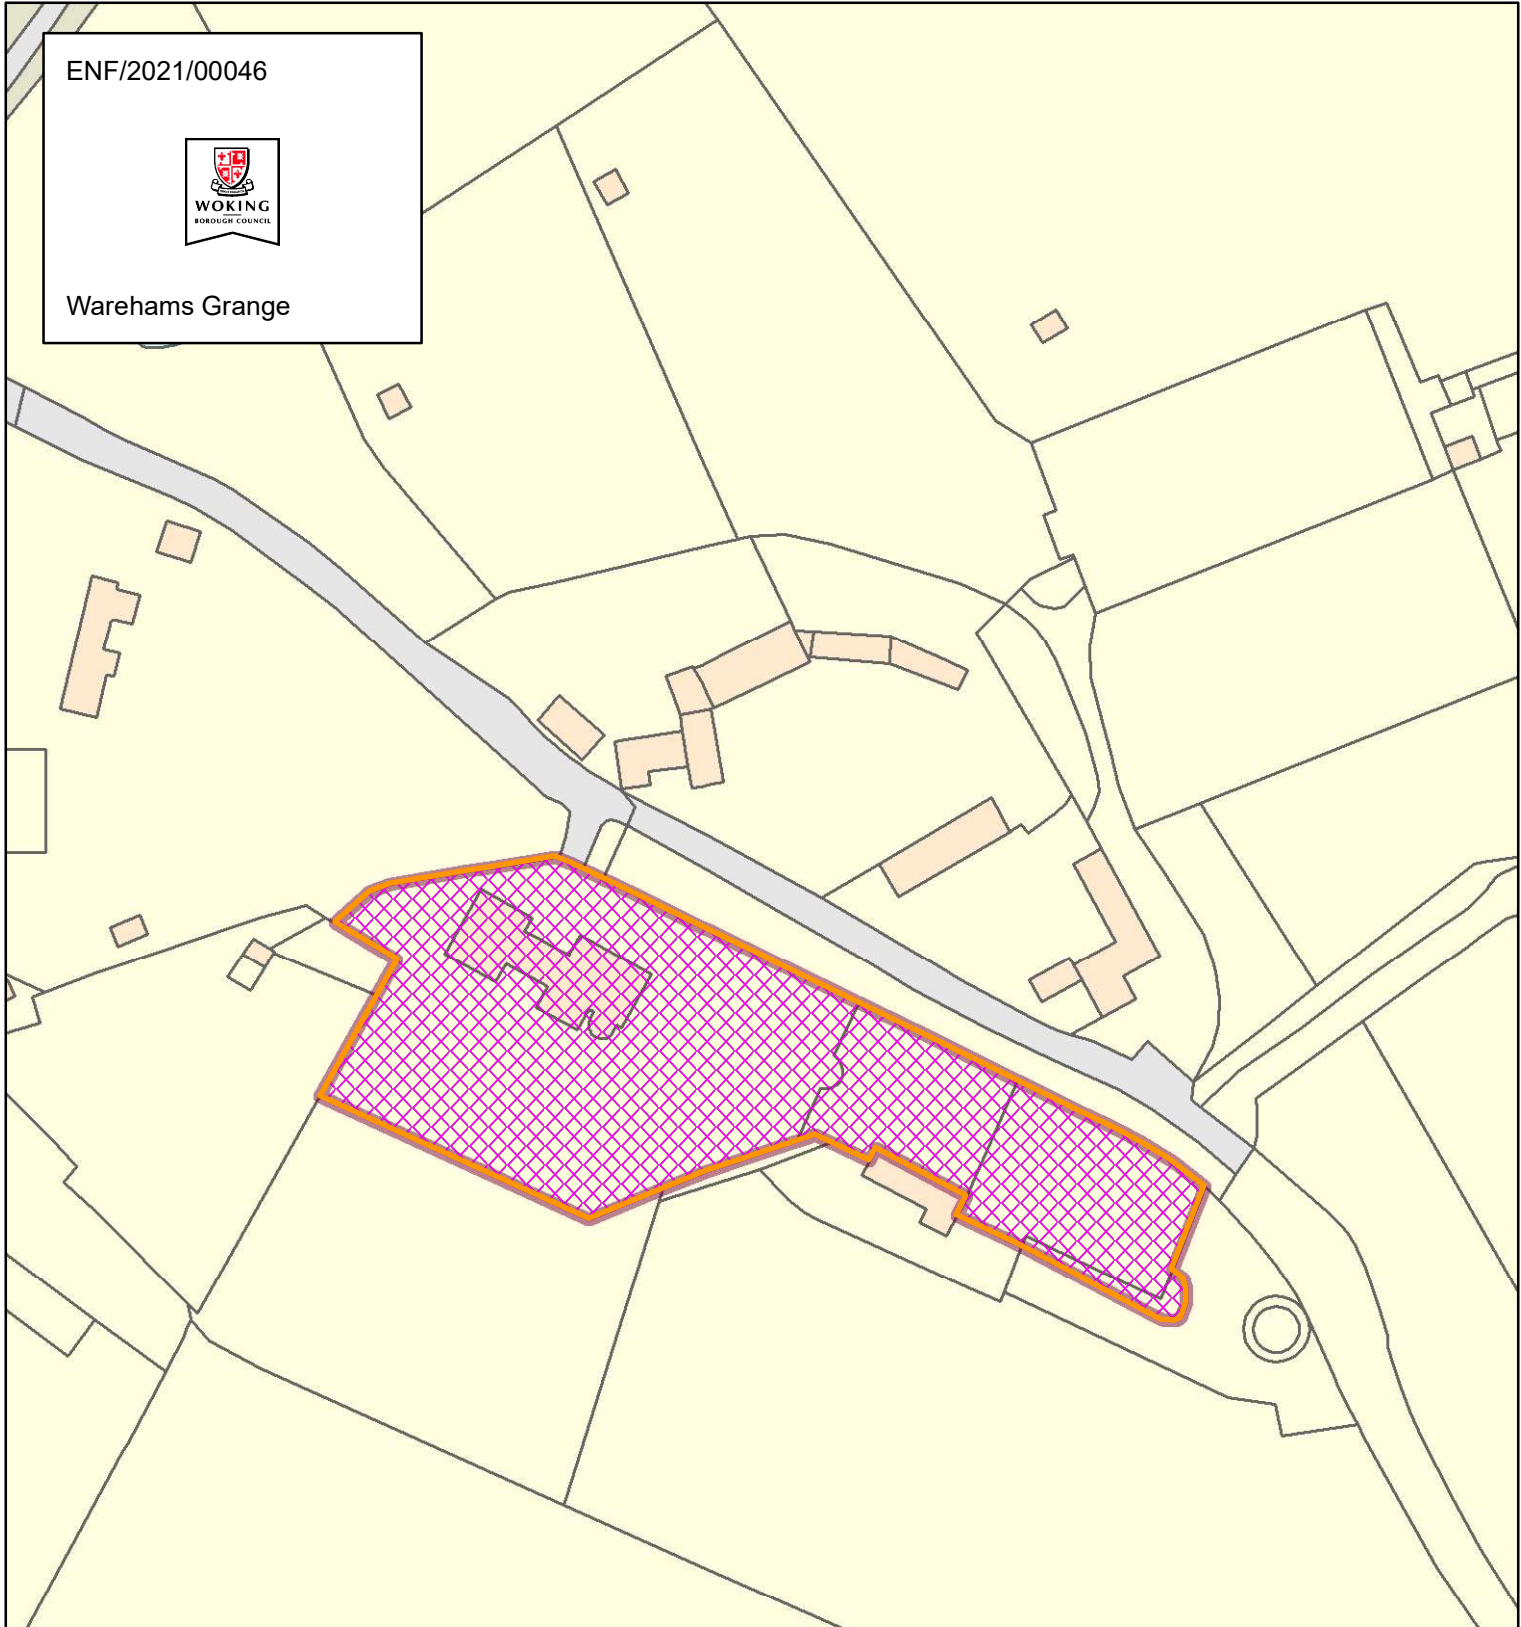

ENF/2021/00046

Warehams Grange

Comments

Not Set

SCALE 1:1,250

Planning
Woking Borough Council
Civic Offices
Gloucester Square
Woking, Surrey GU21 6YL