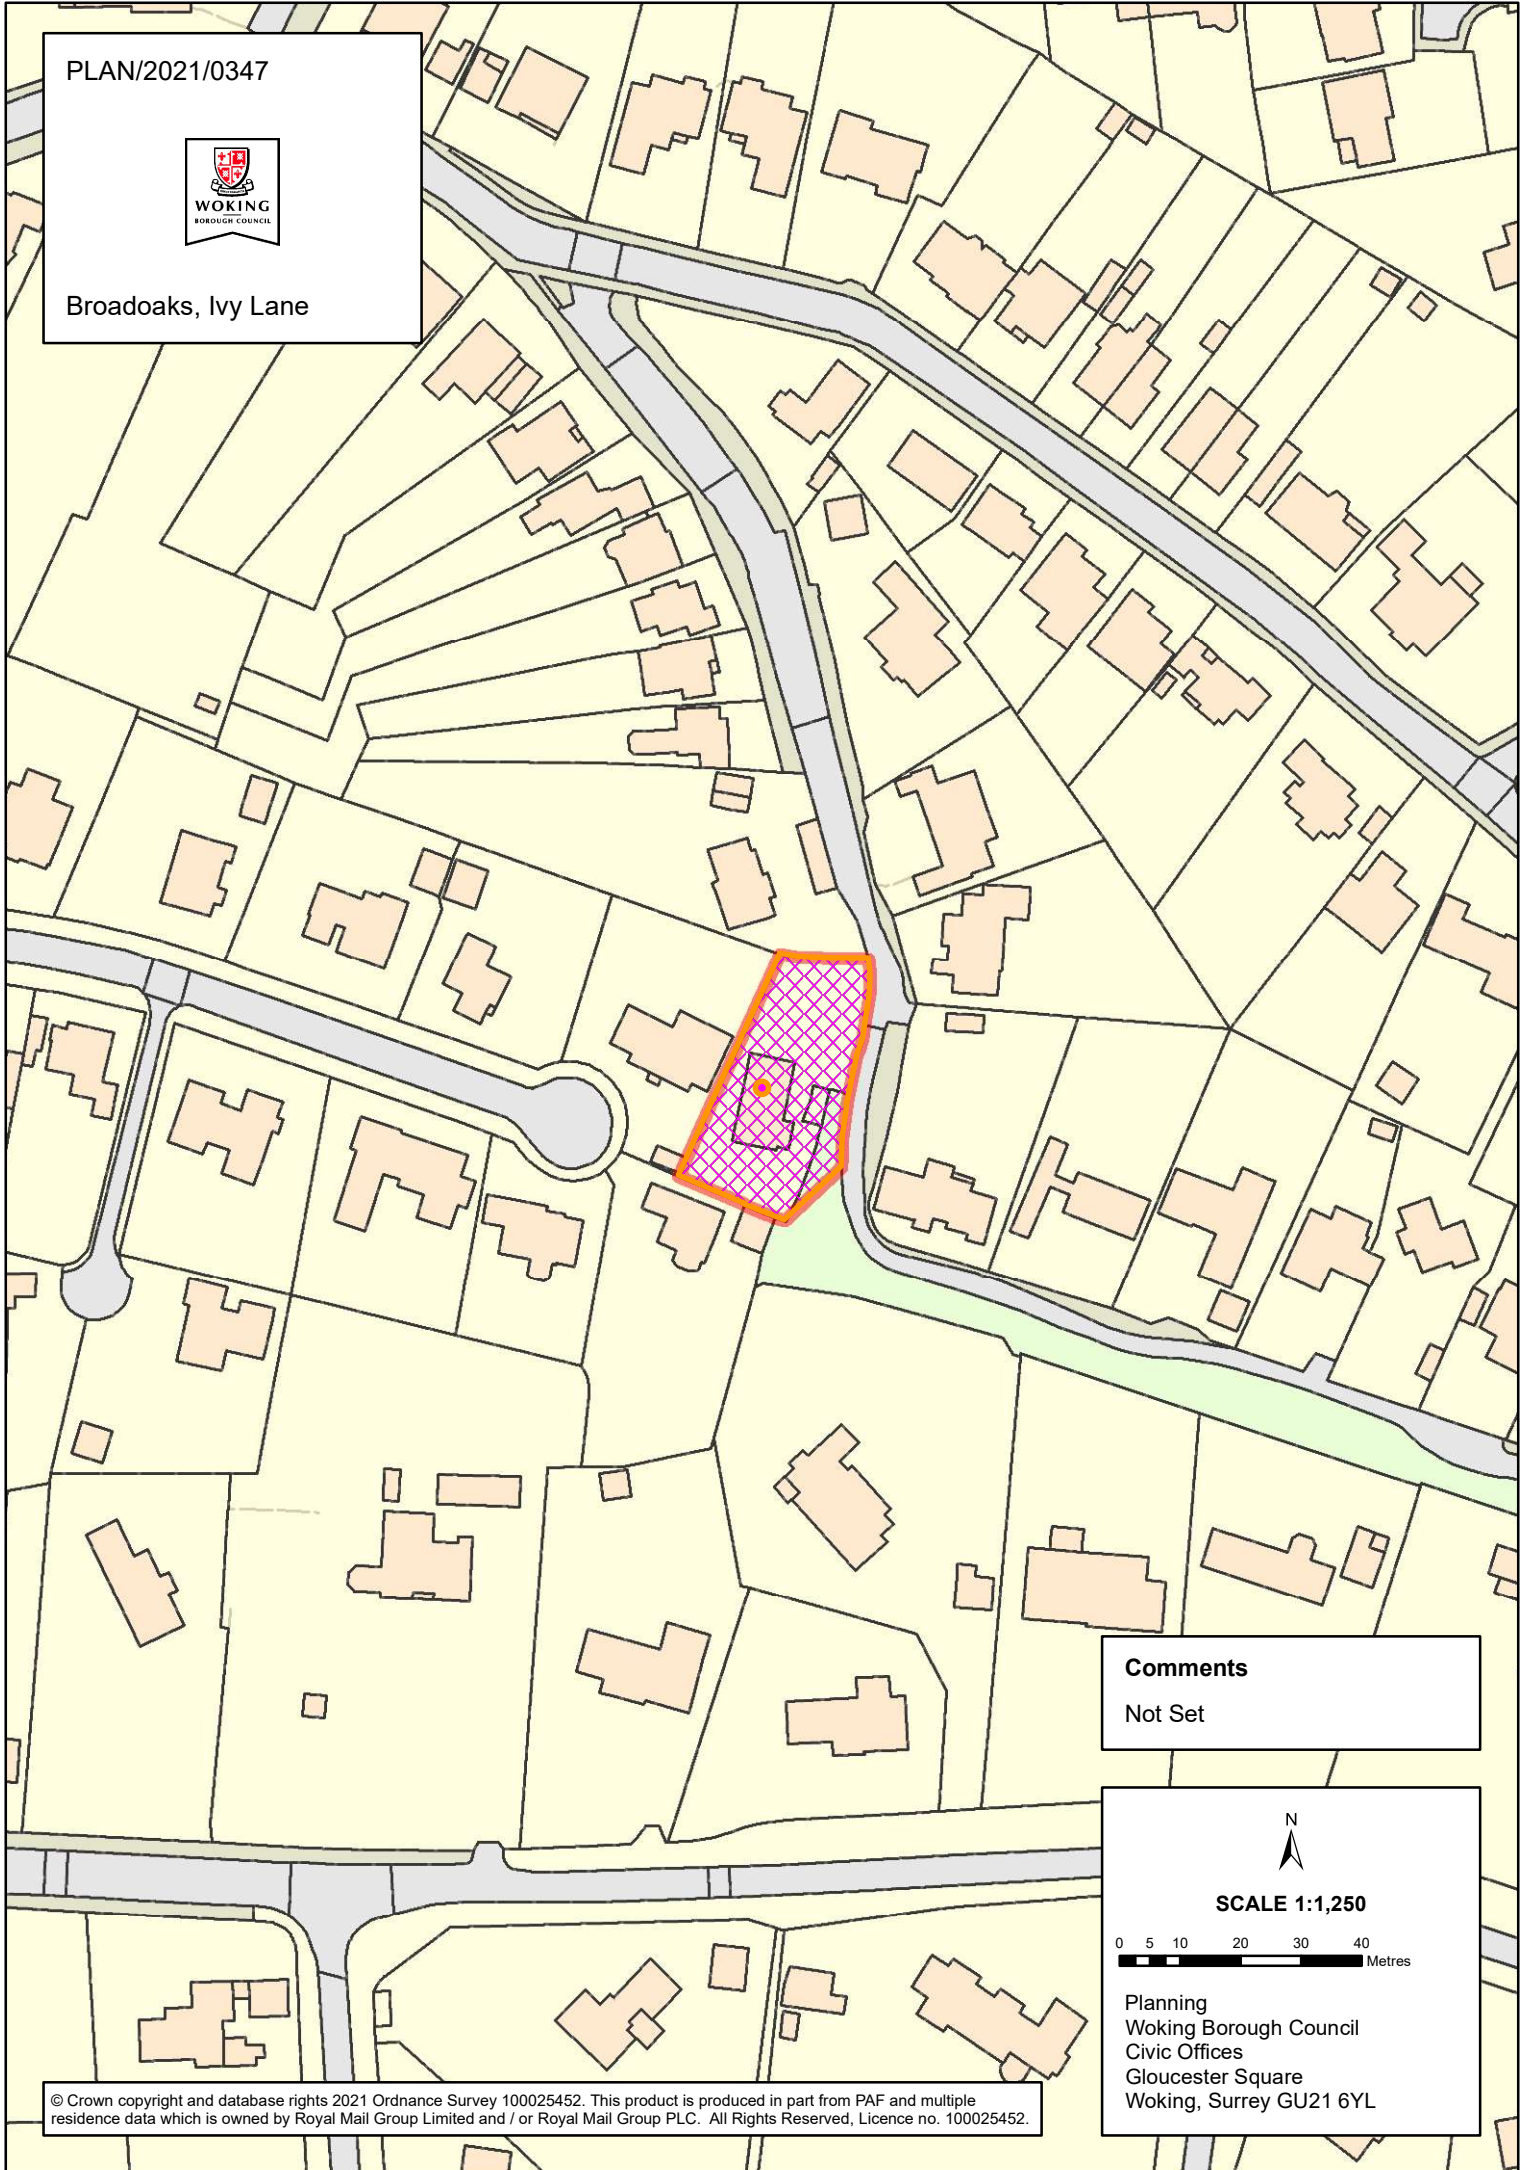

PLAN/2021/0347

Broadoaks, Ivy Lane

Comments
Not Set

N
↑

SCALE 1:1,250

0 5 10 20 30 40
Metres

Planning
Woking Borough Council
Civic Offices
Gloucester Square
Woking, Surrey GU21 6YL