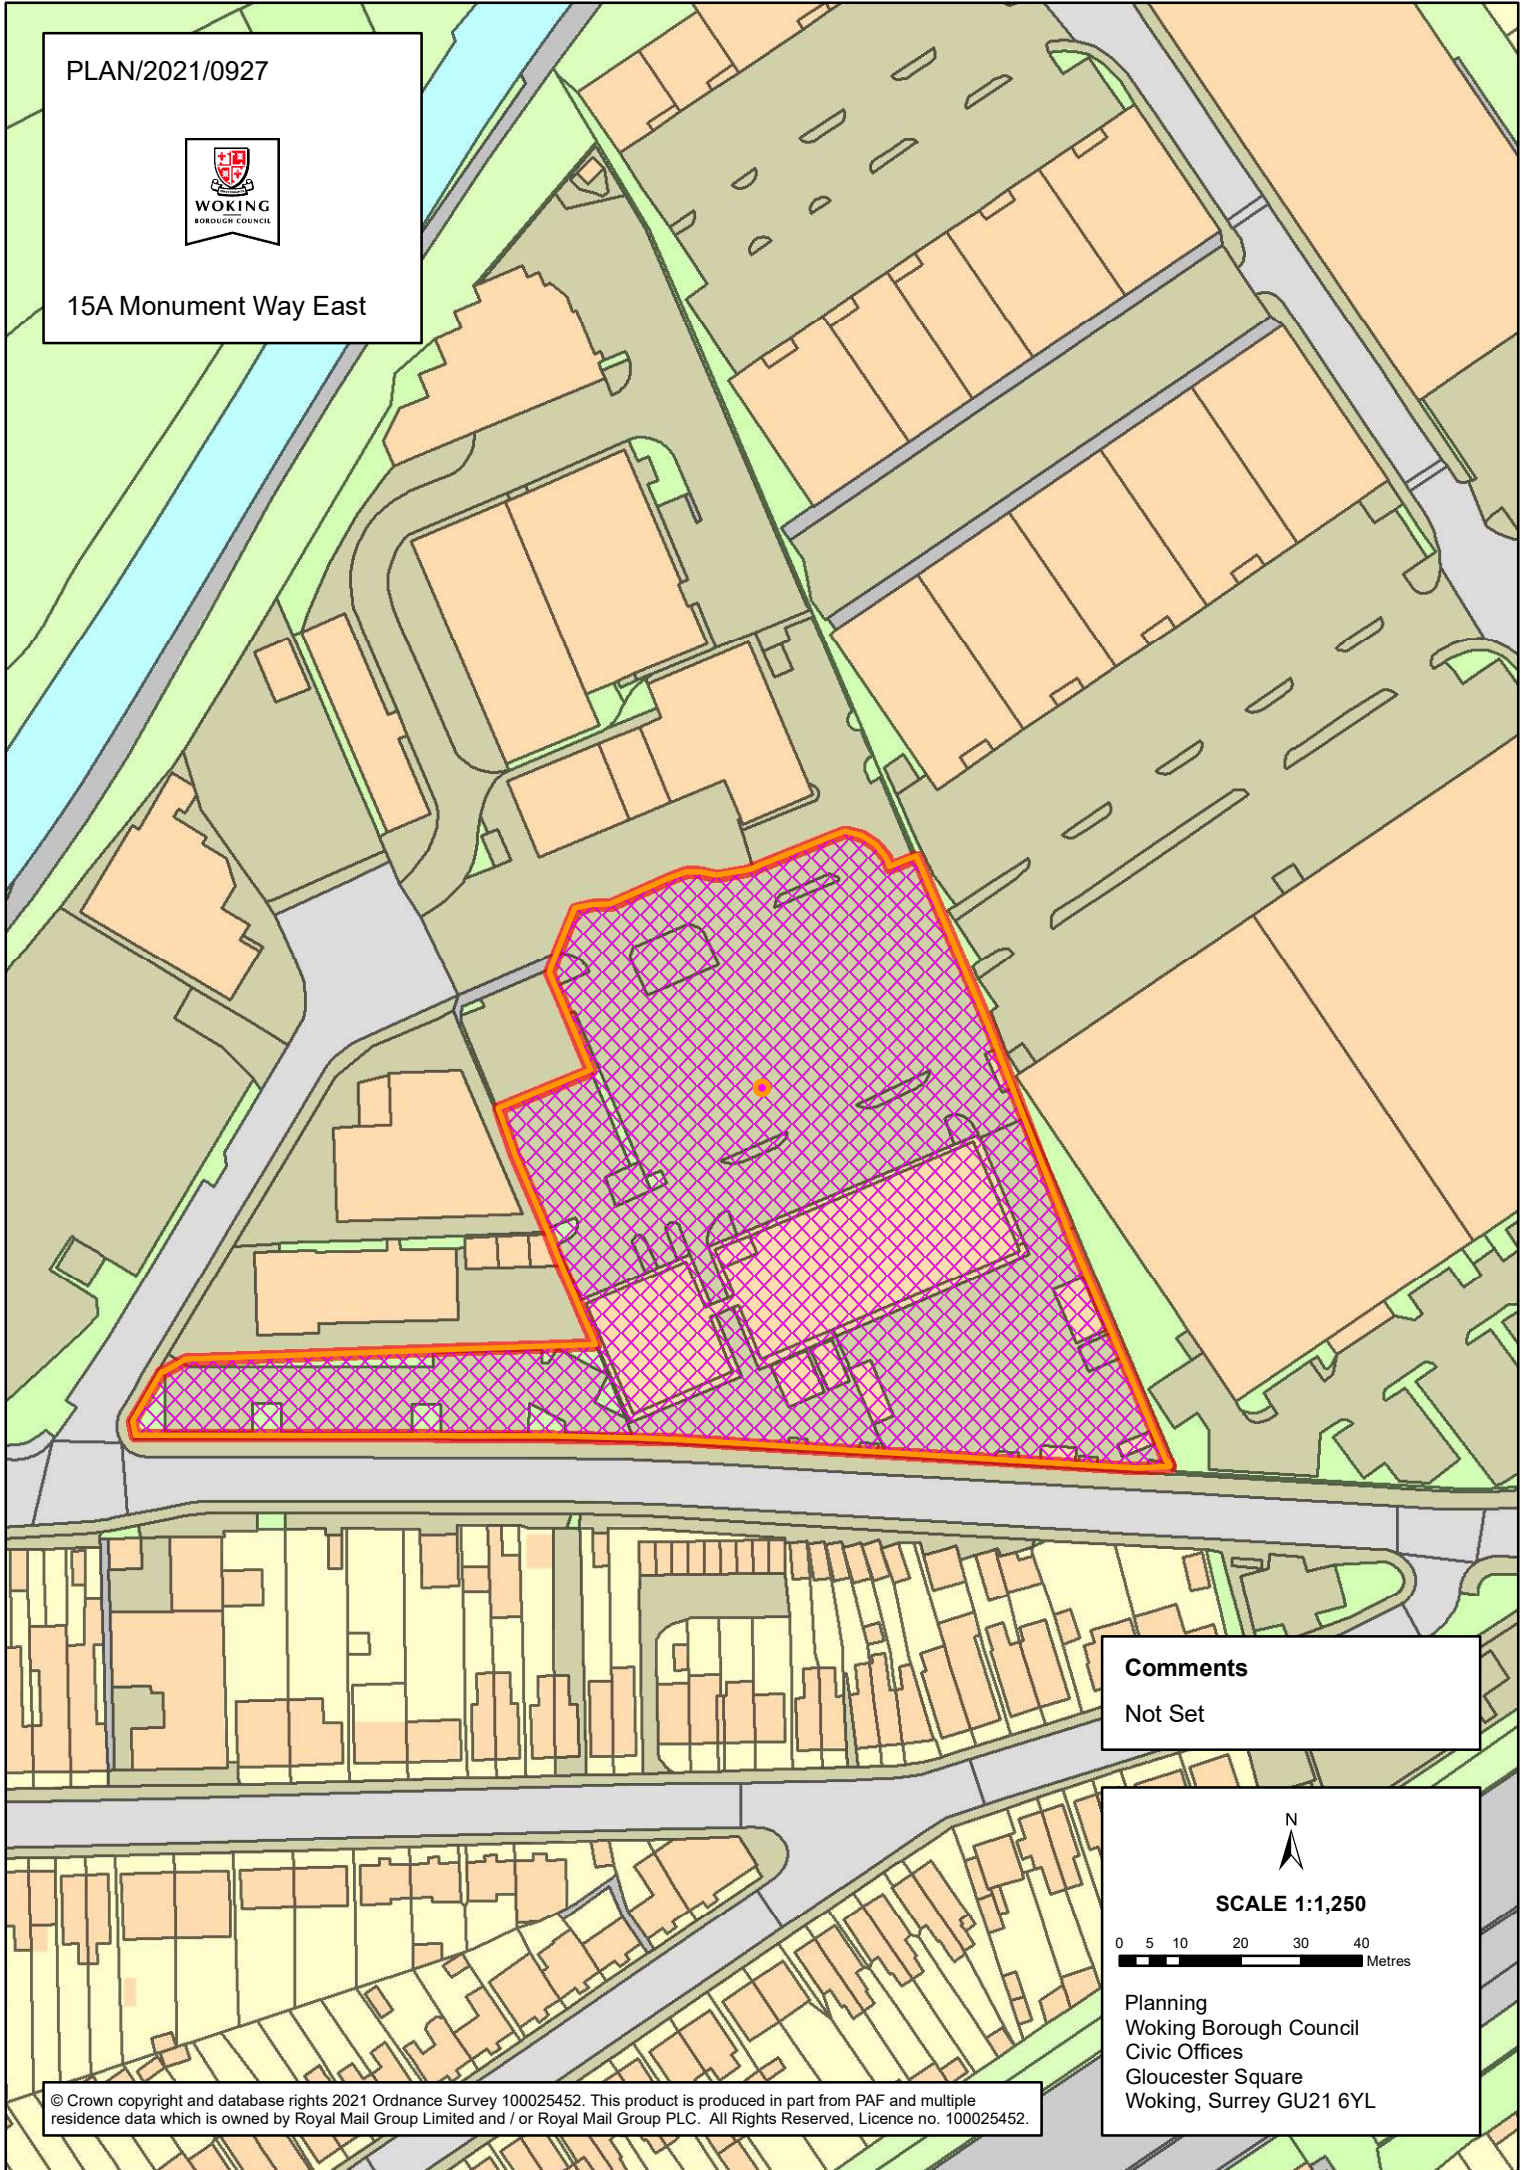

PLAN/2021/0927

15A Monument Way East

Comments
Not Set

N
SCALE 1:1,250
0 5 10 20 30 40 Metres

Planning
Woking Borough Council
Civic Offices
Gloucester Square
Woking, Surrey GU21 6YL