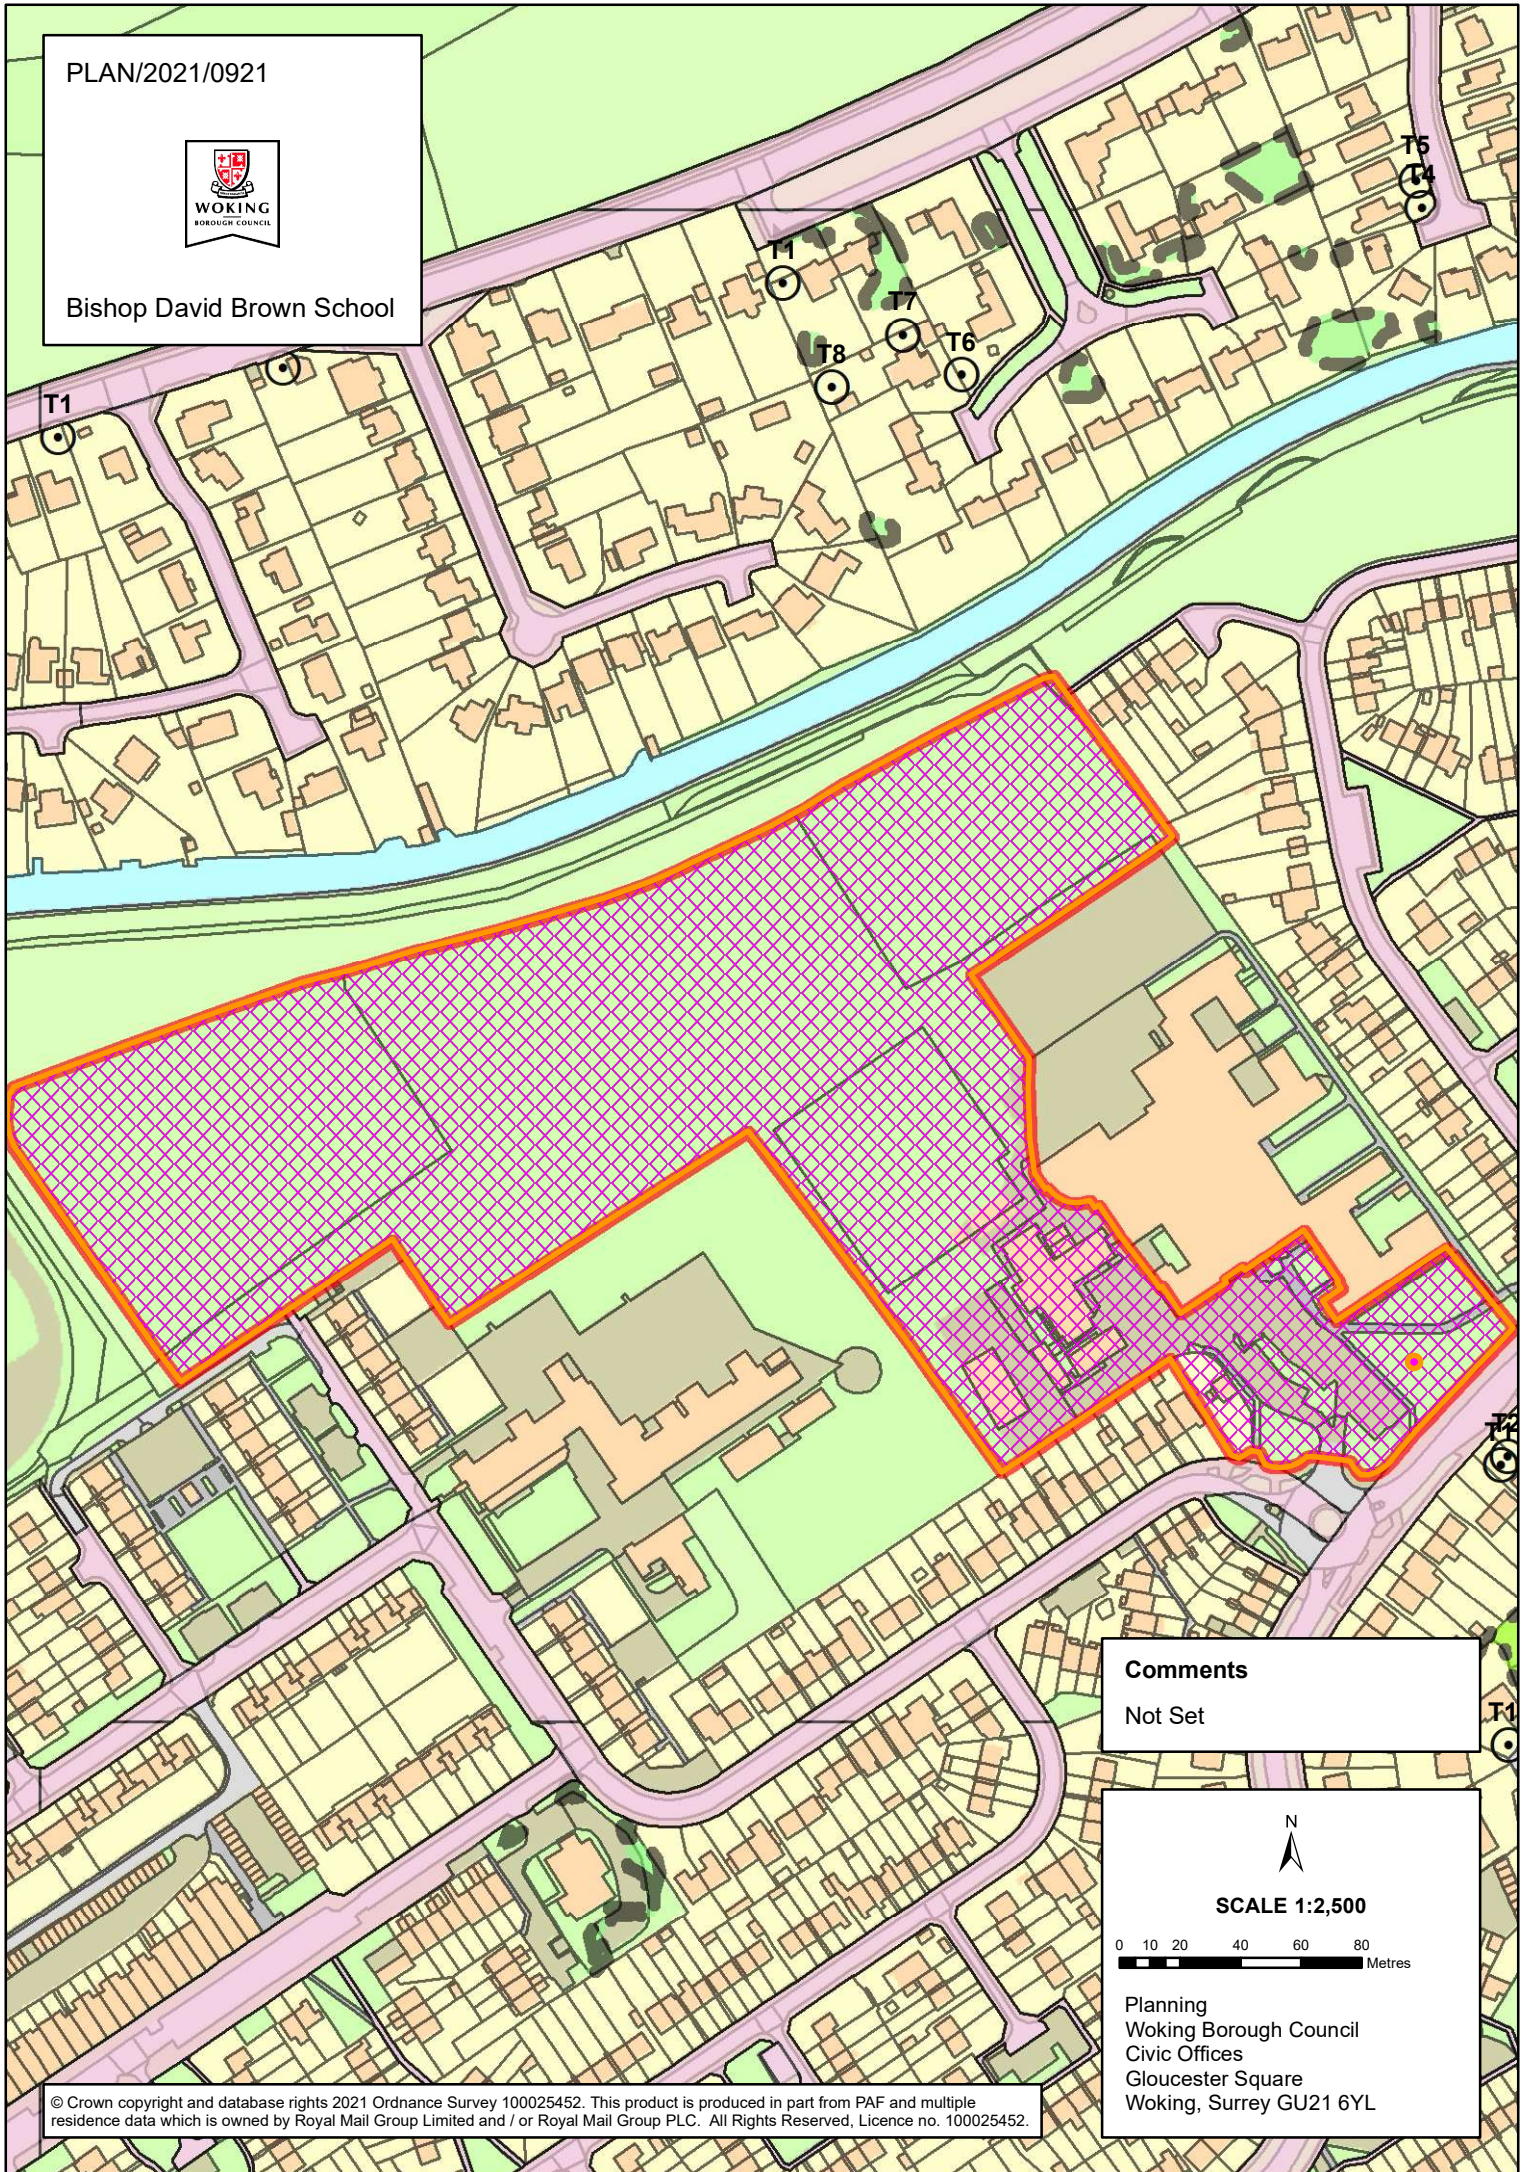

PLAN/2021/0921

Bishop David Brown School

Comments
Not Set

N
SCALE 1:2,500
0 10 20 40 60 80 Metres

Planning
Woking Borough Council
Civic Offices
Gloucester Square
Woking, Surrey GU21 6YL