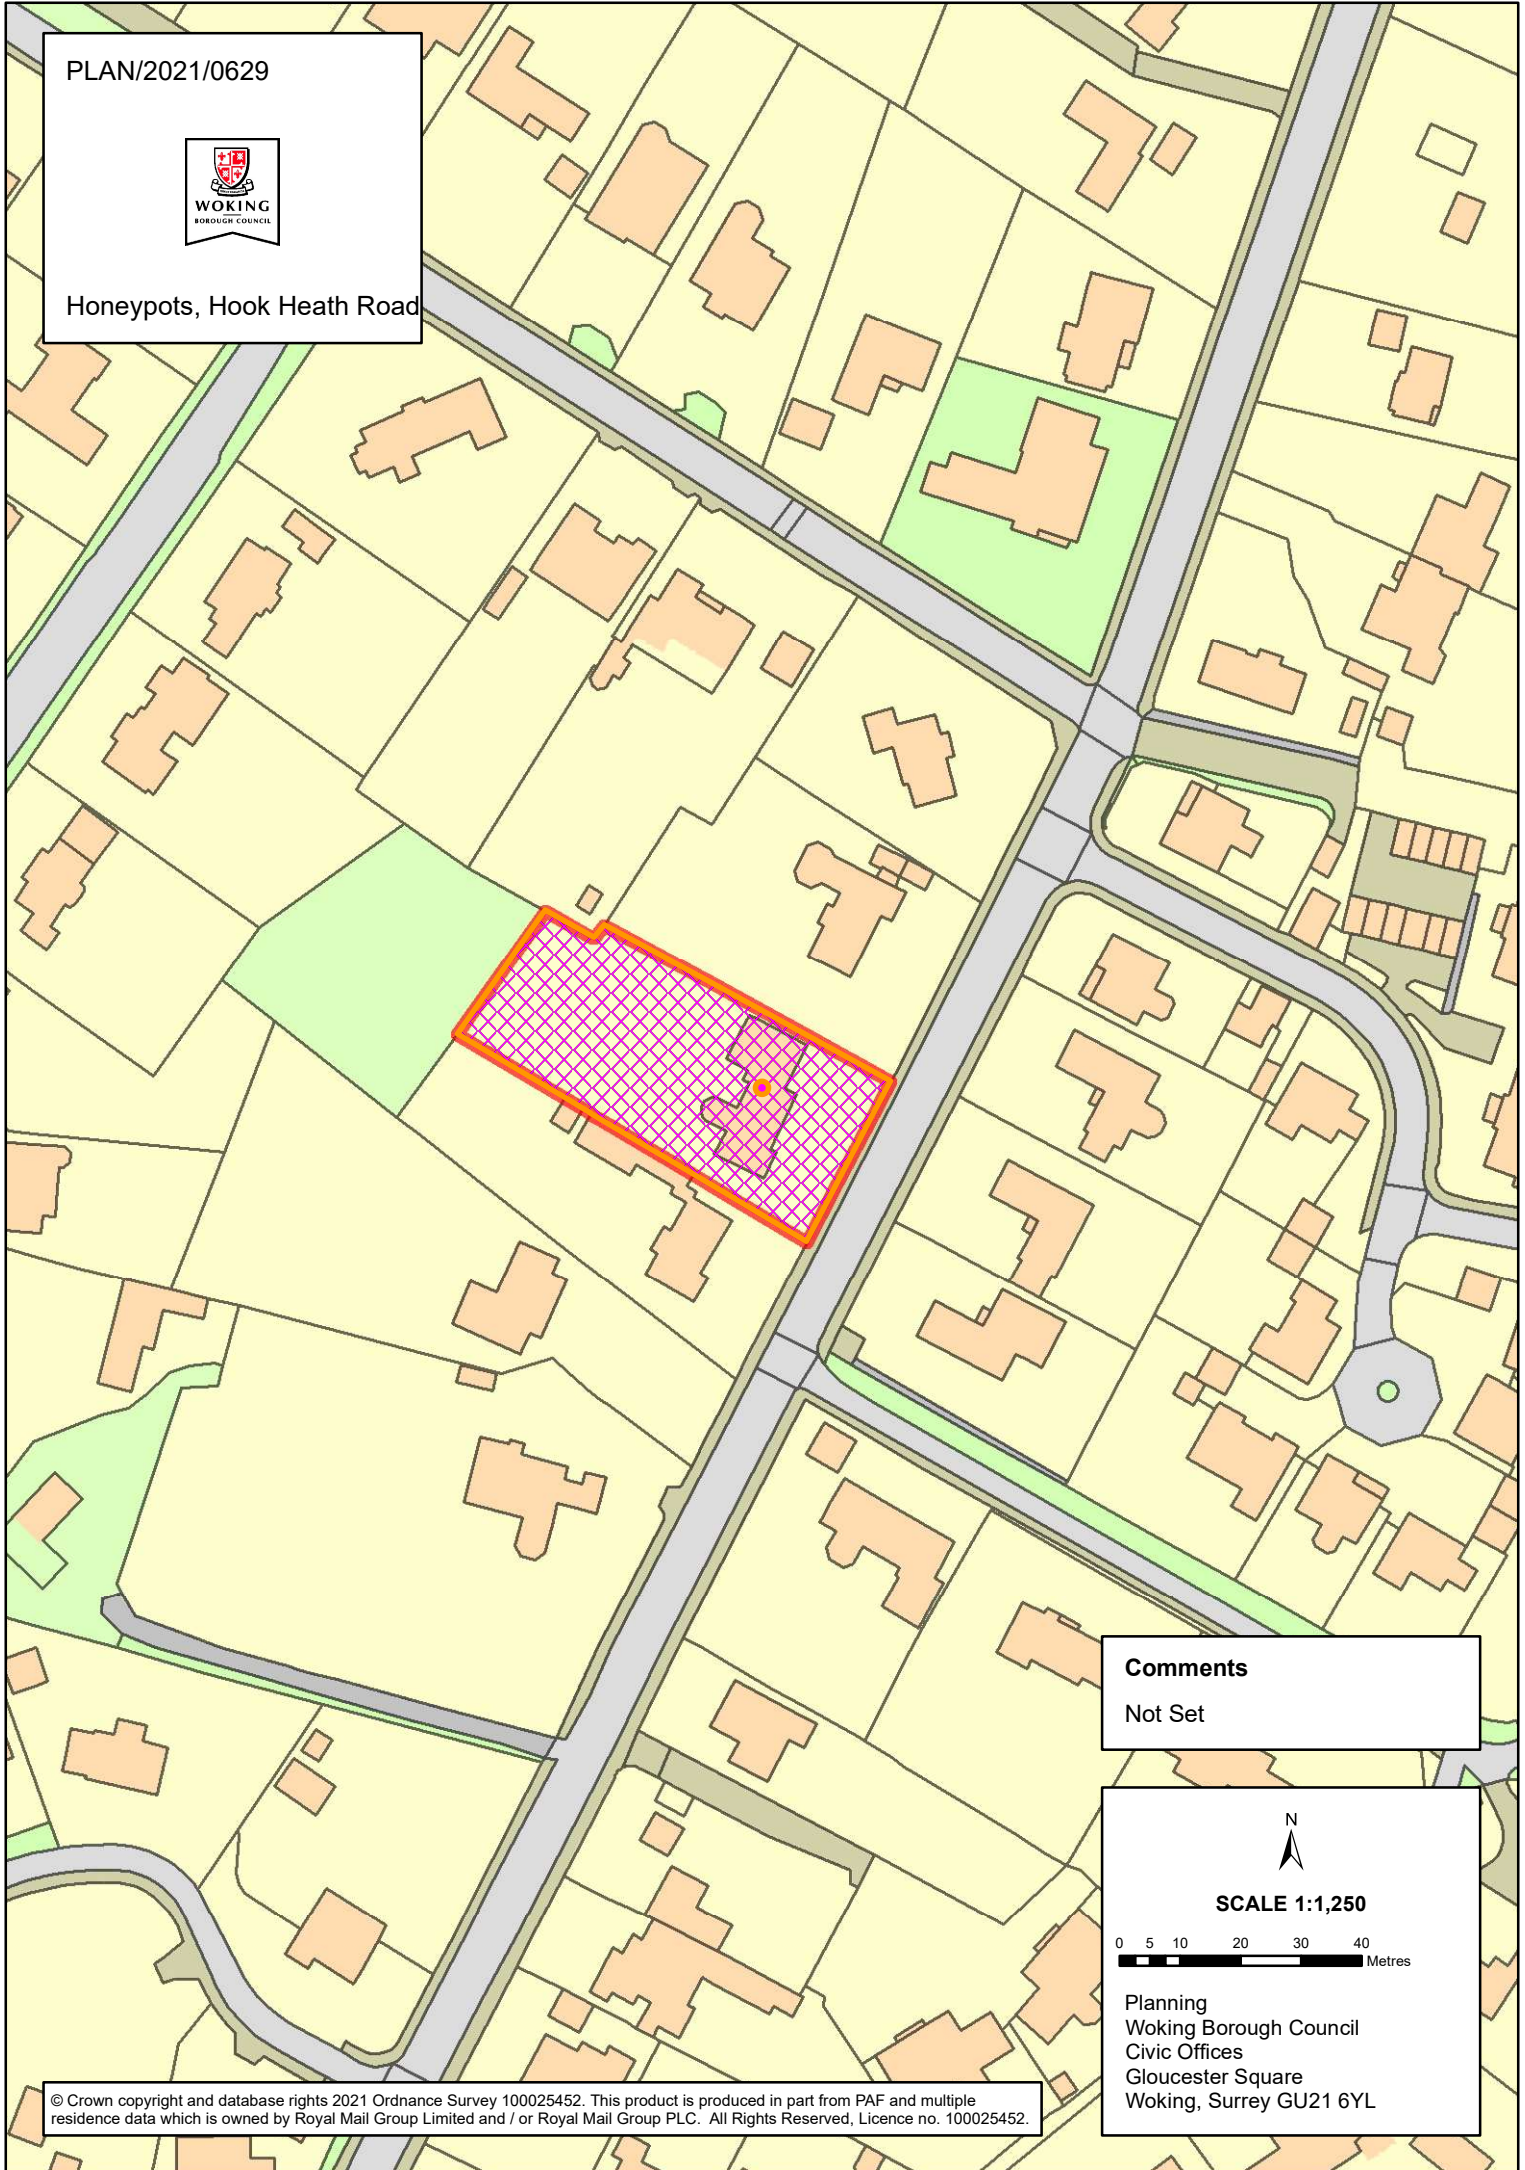

PLAN/2021/0629

Honeypots, Hook Heath Road

**Comments**  
Not Set

N  
SCALE 1:1,250  
0 5 10 20 30 40 Metres

Planning  
Woking Borough Council  
Civic Offices  
Gloucester Square  
Woking, Surrey GU21 6YL