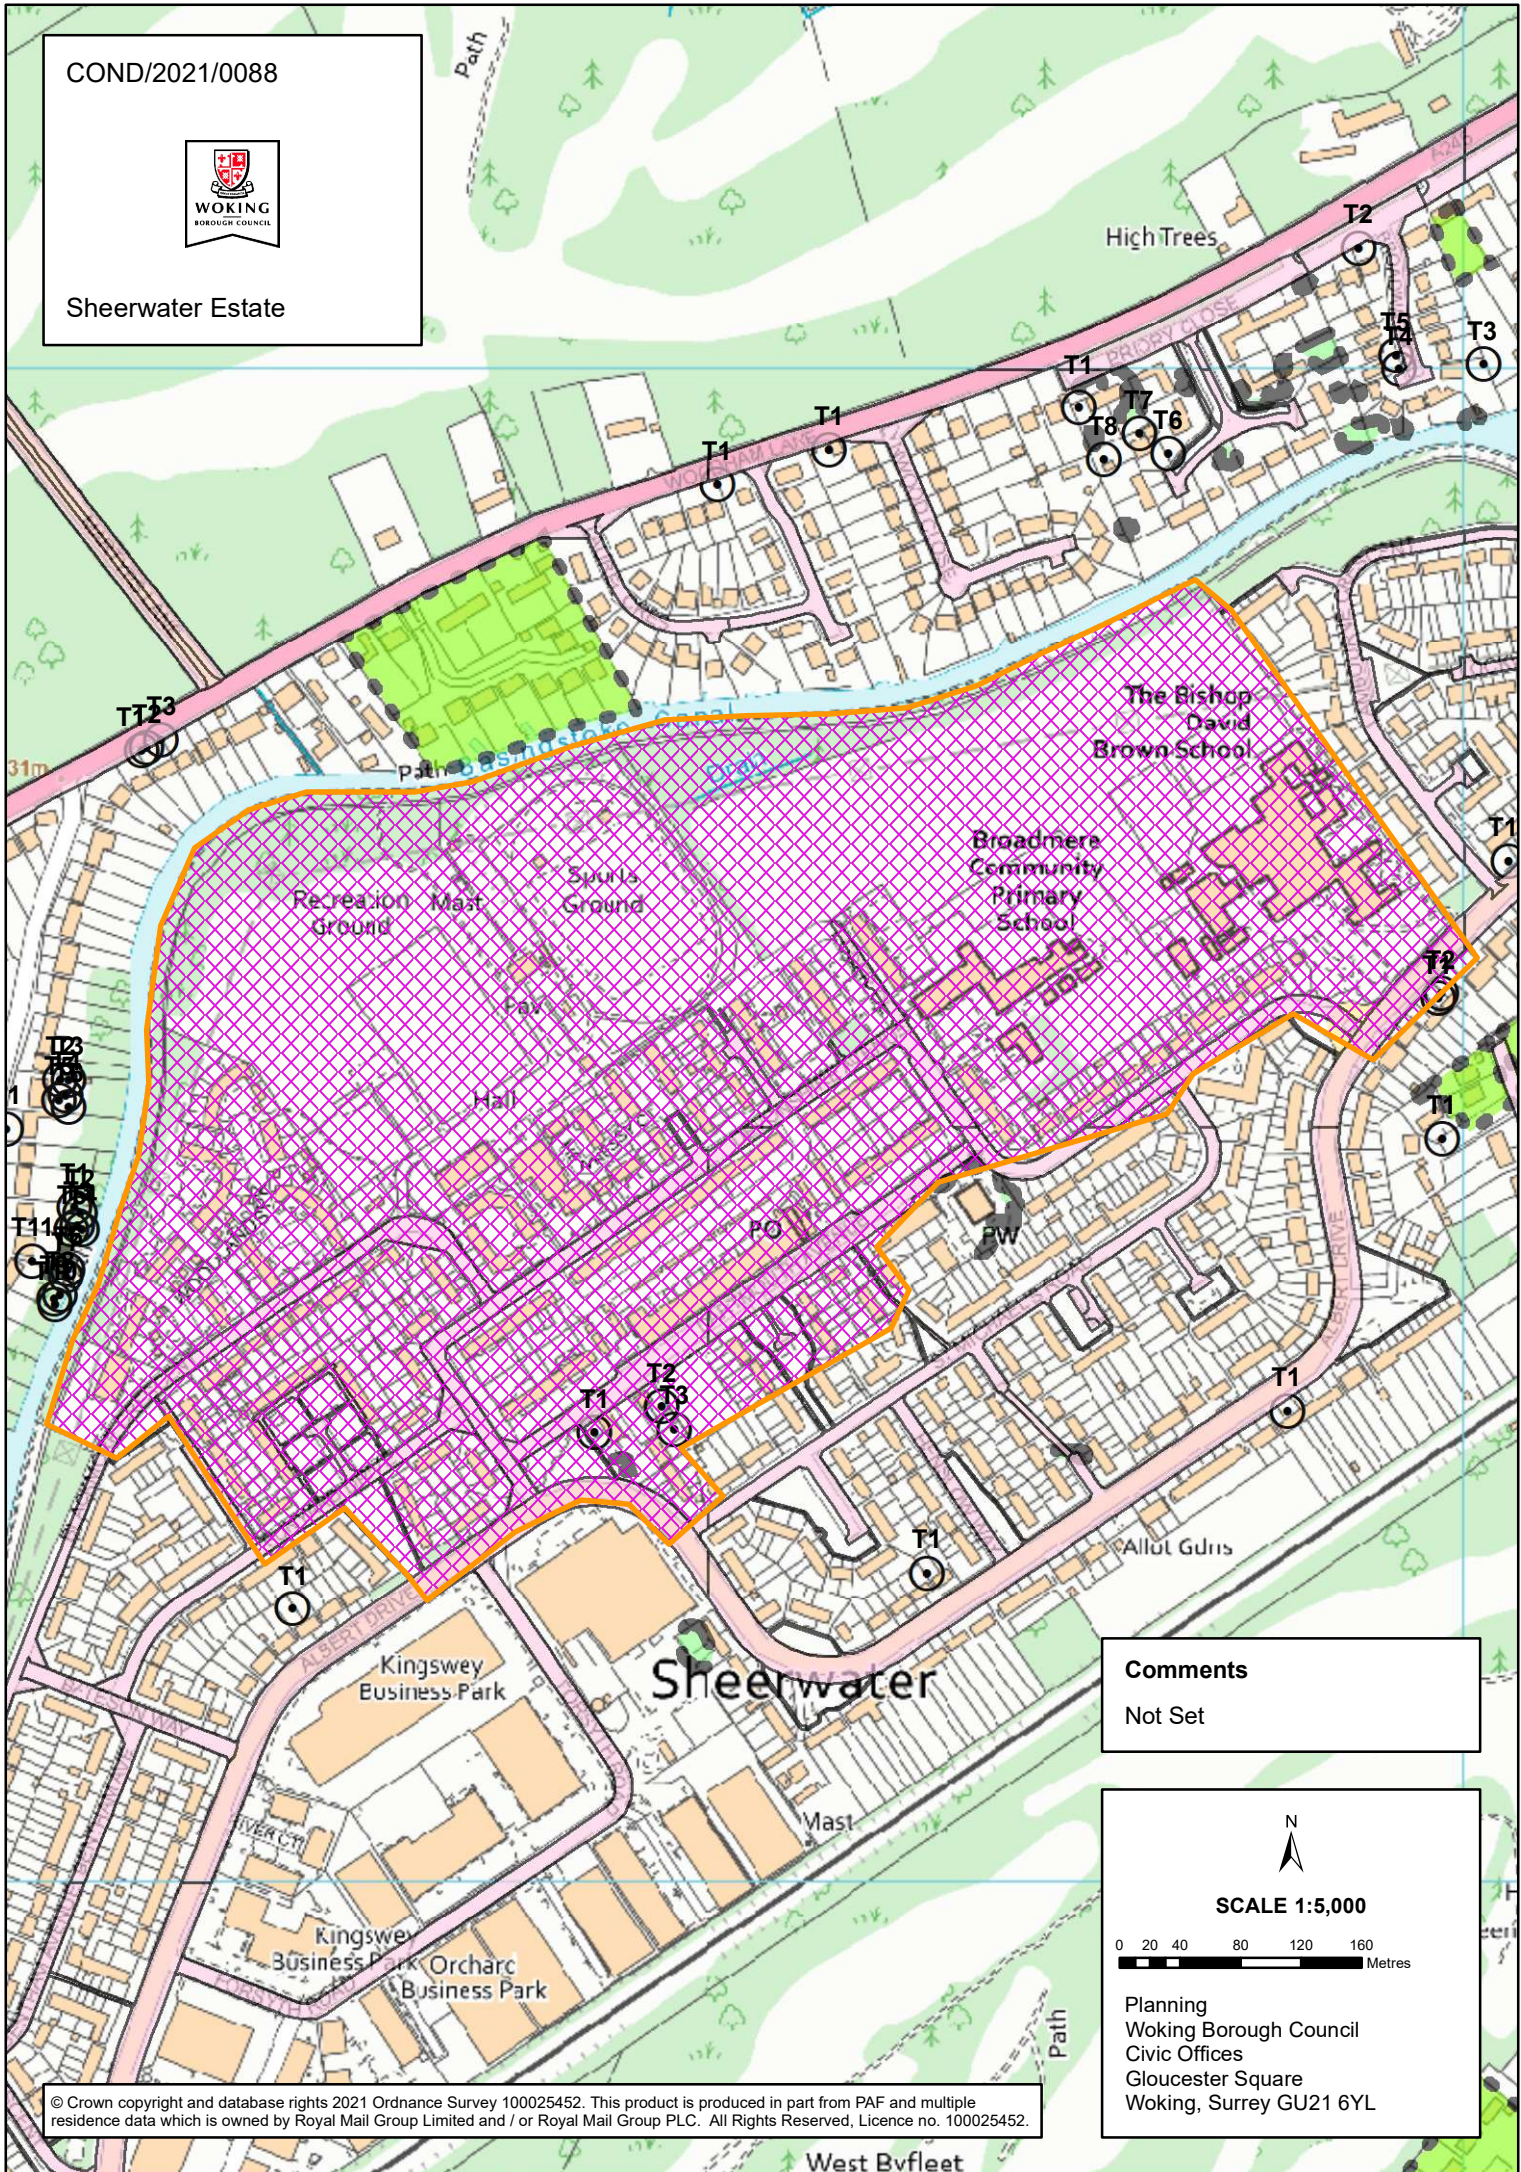

COND/2021/0088

Sheerwater Estate

Comments
Not Set

N
SCALE 1:5,000
0 20 40 80 120 160 Metres

Planning
Woking Borough Council
Civic Offices
Gloucester Square
Woking, Surrey GU21 6YL

© Crown copyright and database rights 2021 Ordnance Survey 100025452. This product is produced in part from PAF and multiple residence data which is owned by Royal Mail Group Limited and / or Royal Mail Group PLC. All Rights Reserved, Licence no. 100025452.