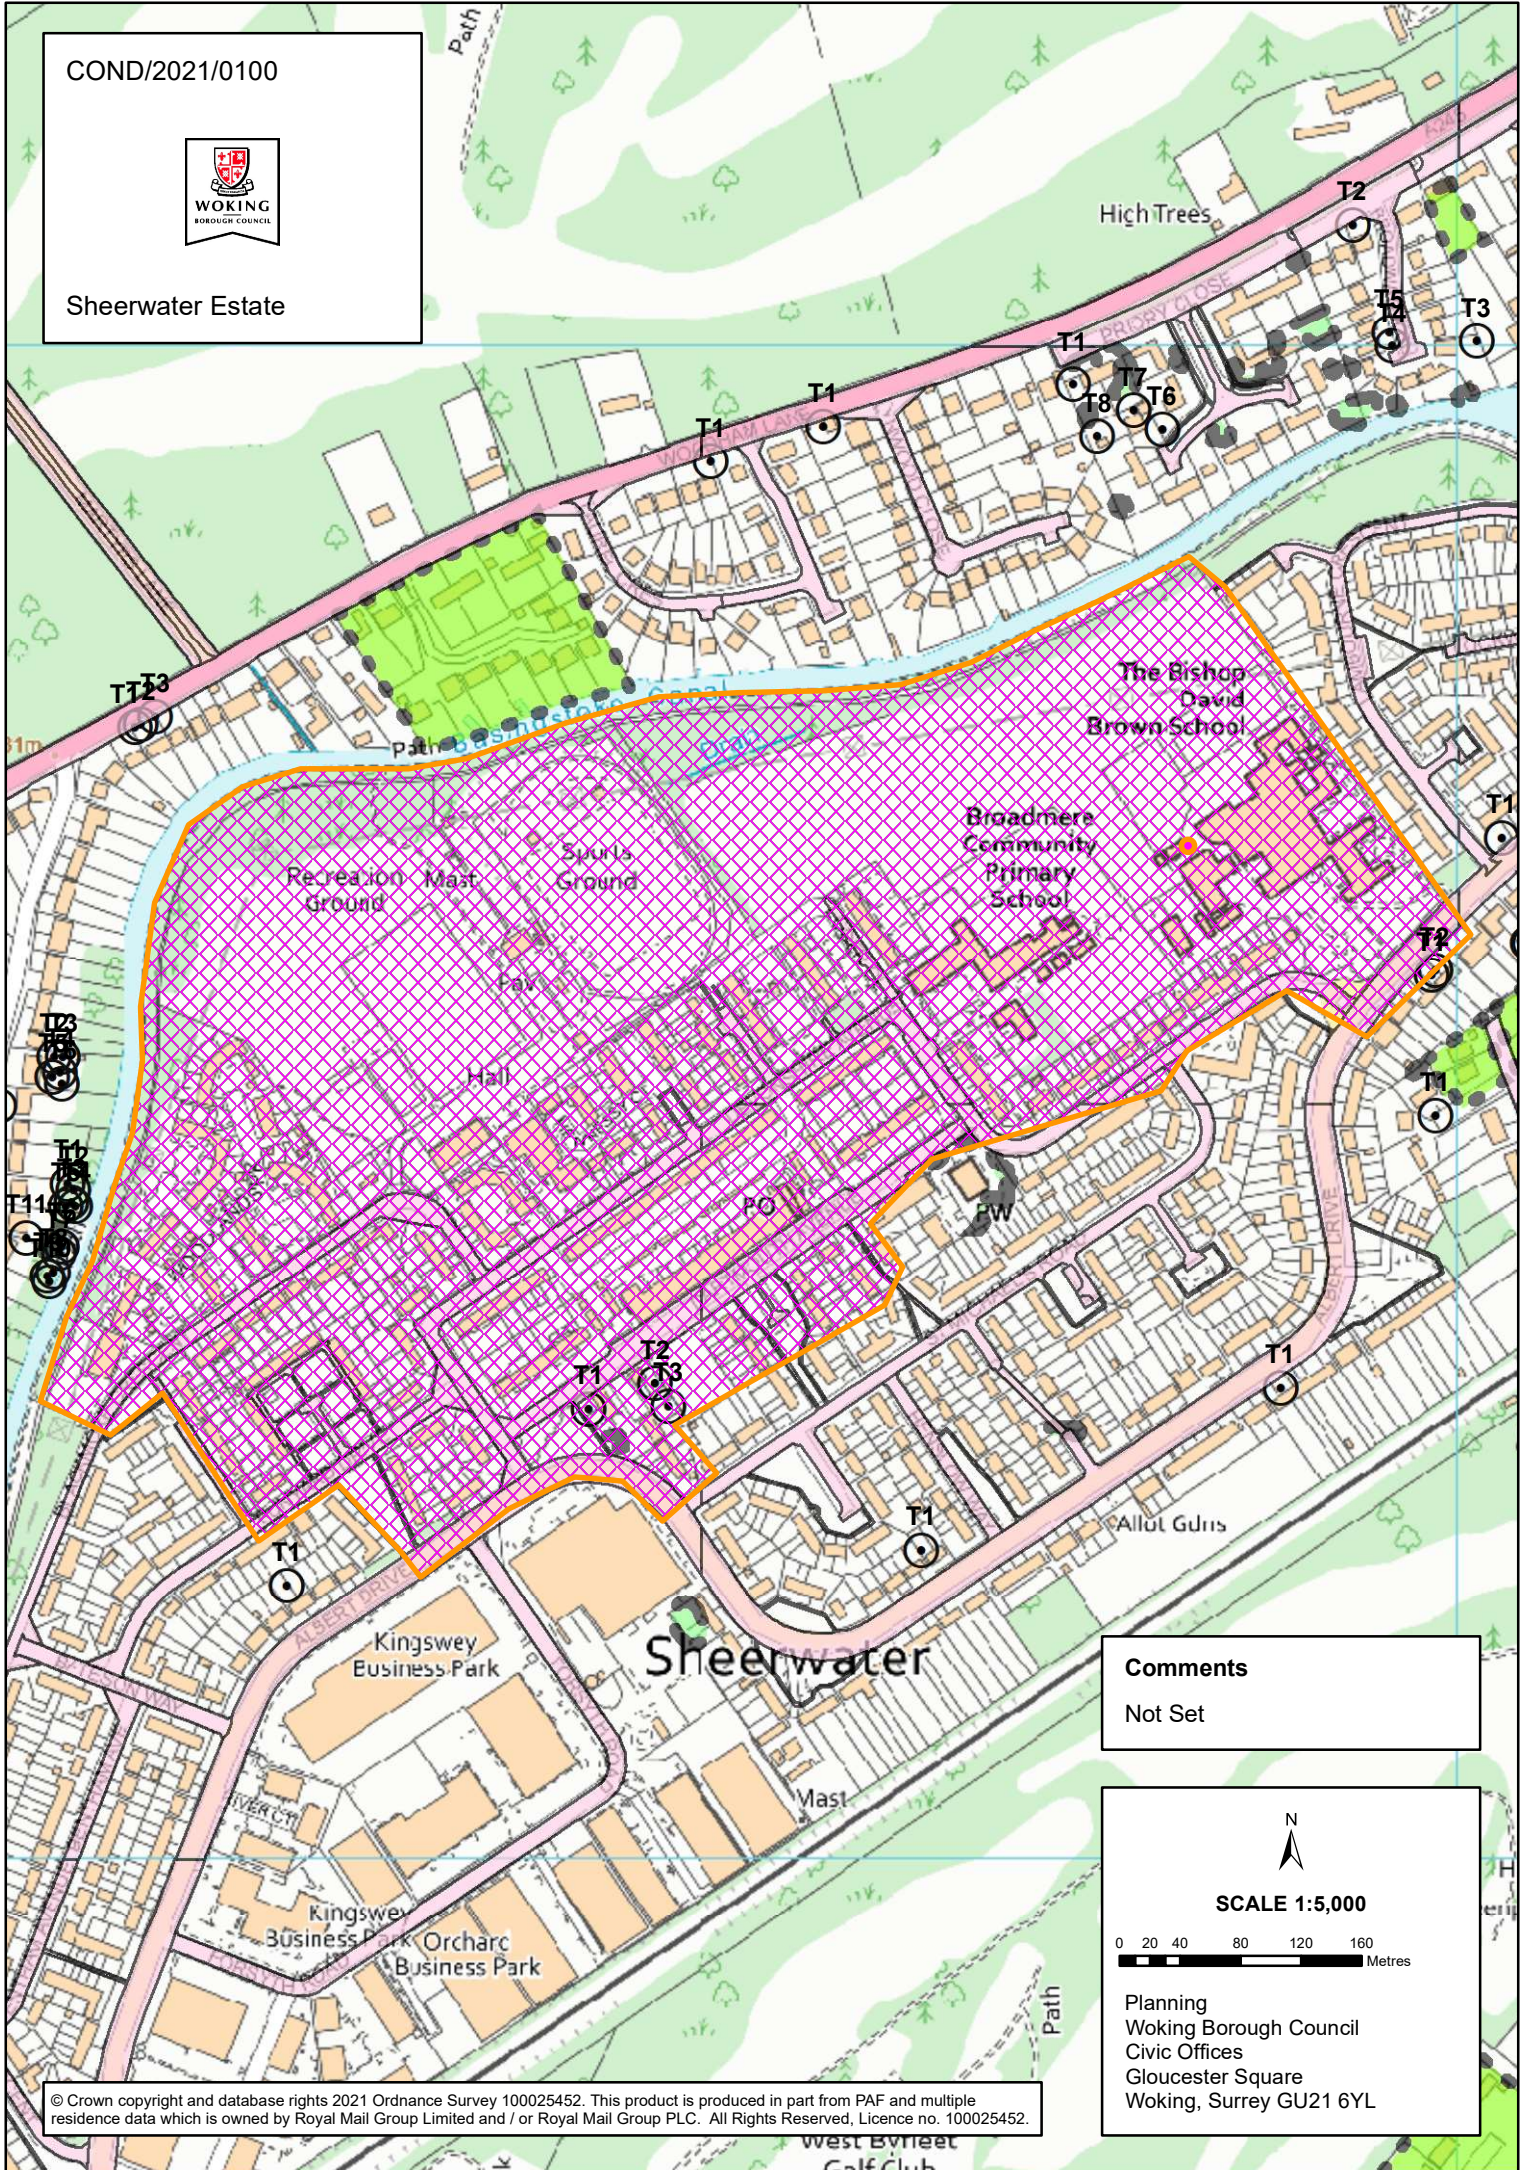

COND/2021/0100

Sheerwater Estate

Comments
Not Set

N
SCALE 1:5,000
0 20 40 80 120 160 Metres

Planning
Woking Borough Council
Civic Offices
Gloucester Square
Woking, Surrey GU21 6YL