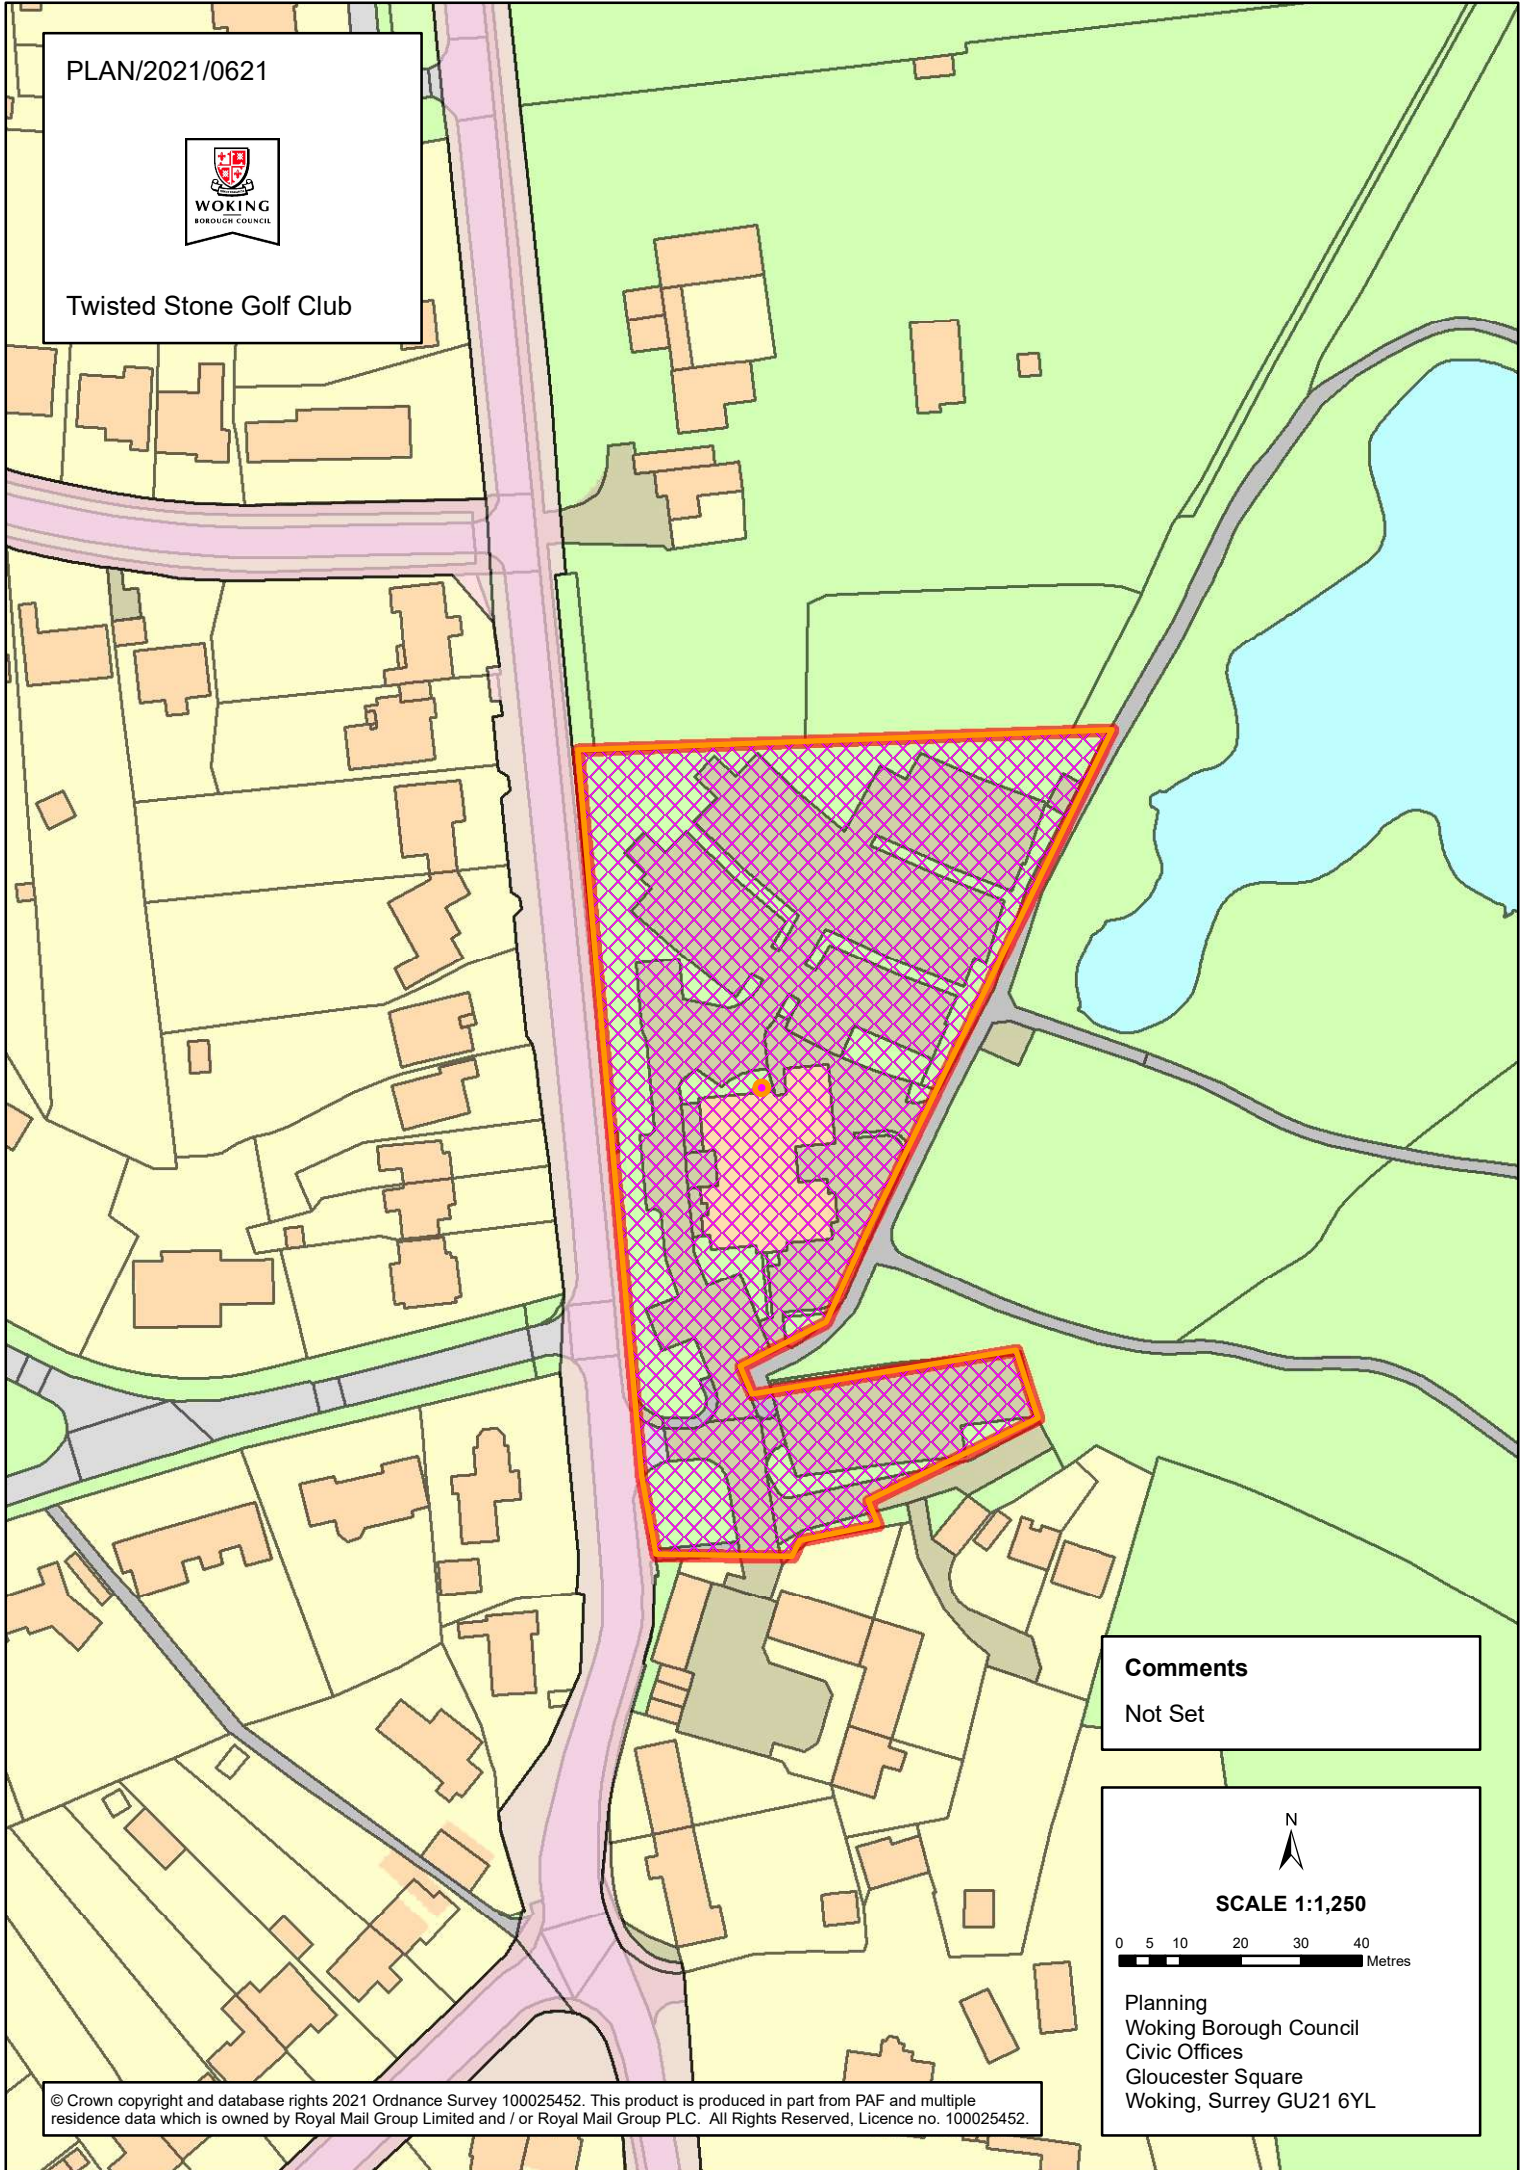

PLAN/2021/0621

Twisted Stone Golf Club

Comments
Not Set

N
SCALE 1:1,250
0 5 10 20 30 40 Metres

Planning
Woking Borough Council
Civic Offices
Gloucester Square
Woking, Surrey GU21 6YL