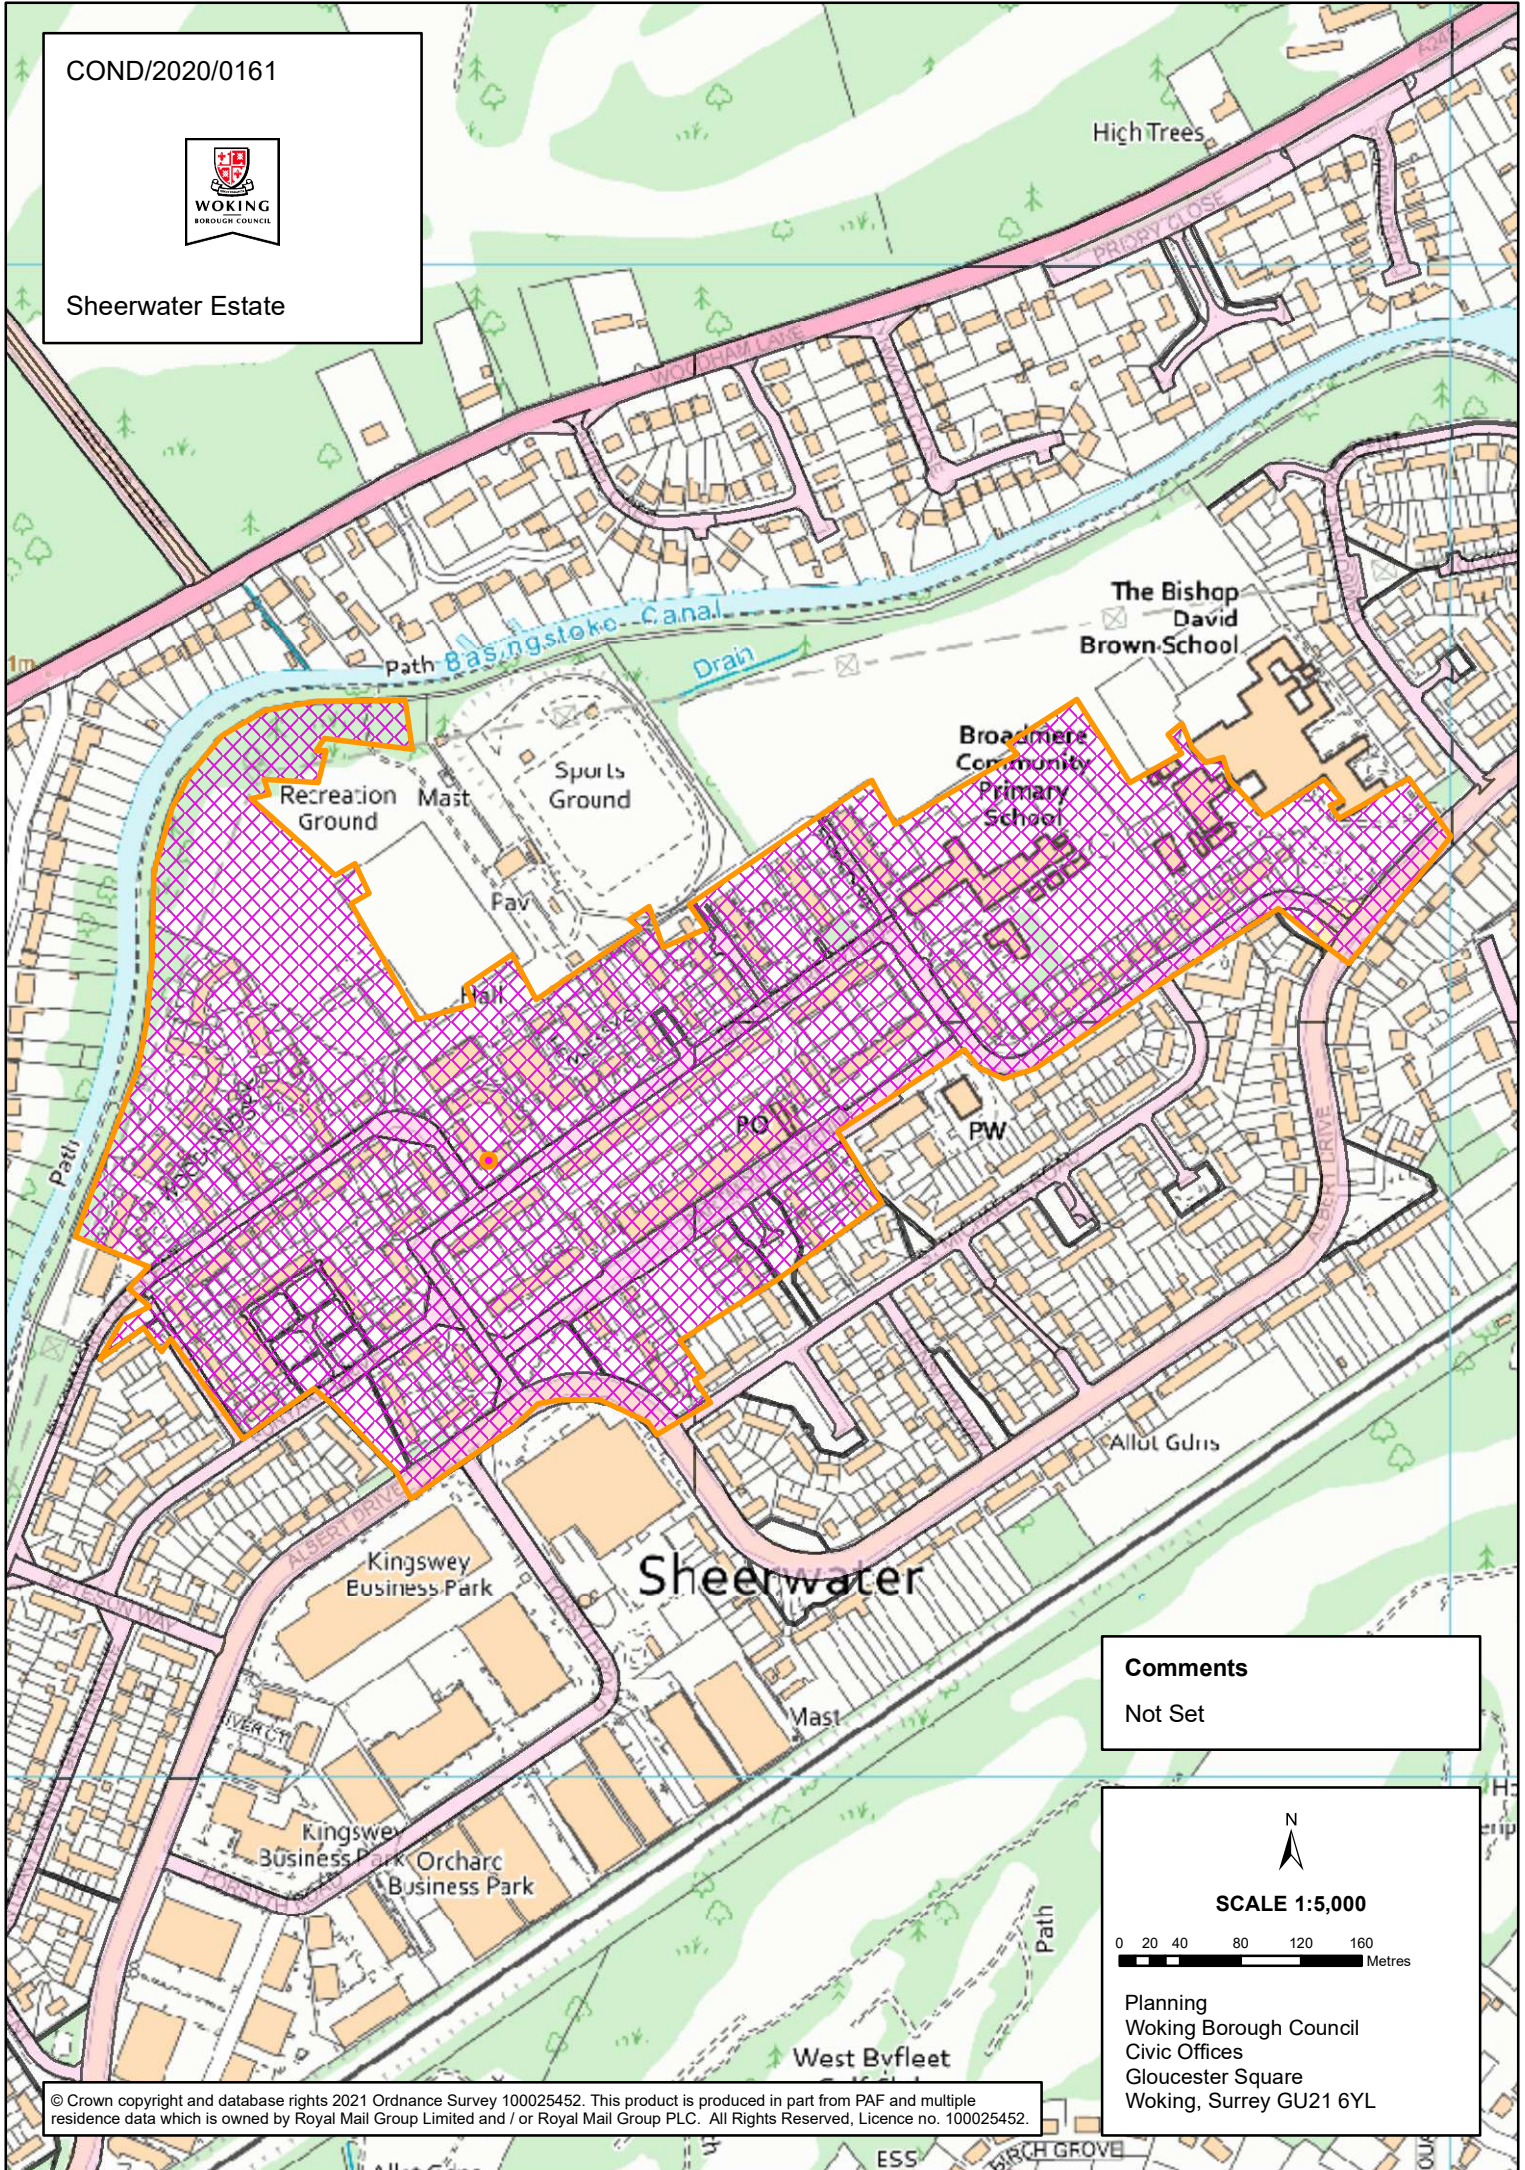

COND/2020/0161

Sheerwater Estate

Comments
Not Set

N
SCALE 1:5,000
0 20 40 80 120 160
Metres

Planning
Woking Borough Council
Civic Offices
Gloucester Square
Woking, Surrey GU21 6YL