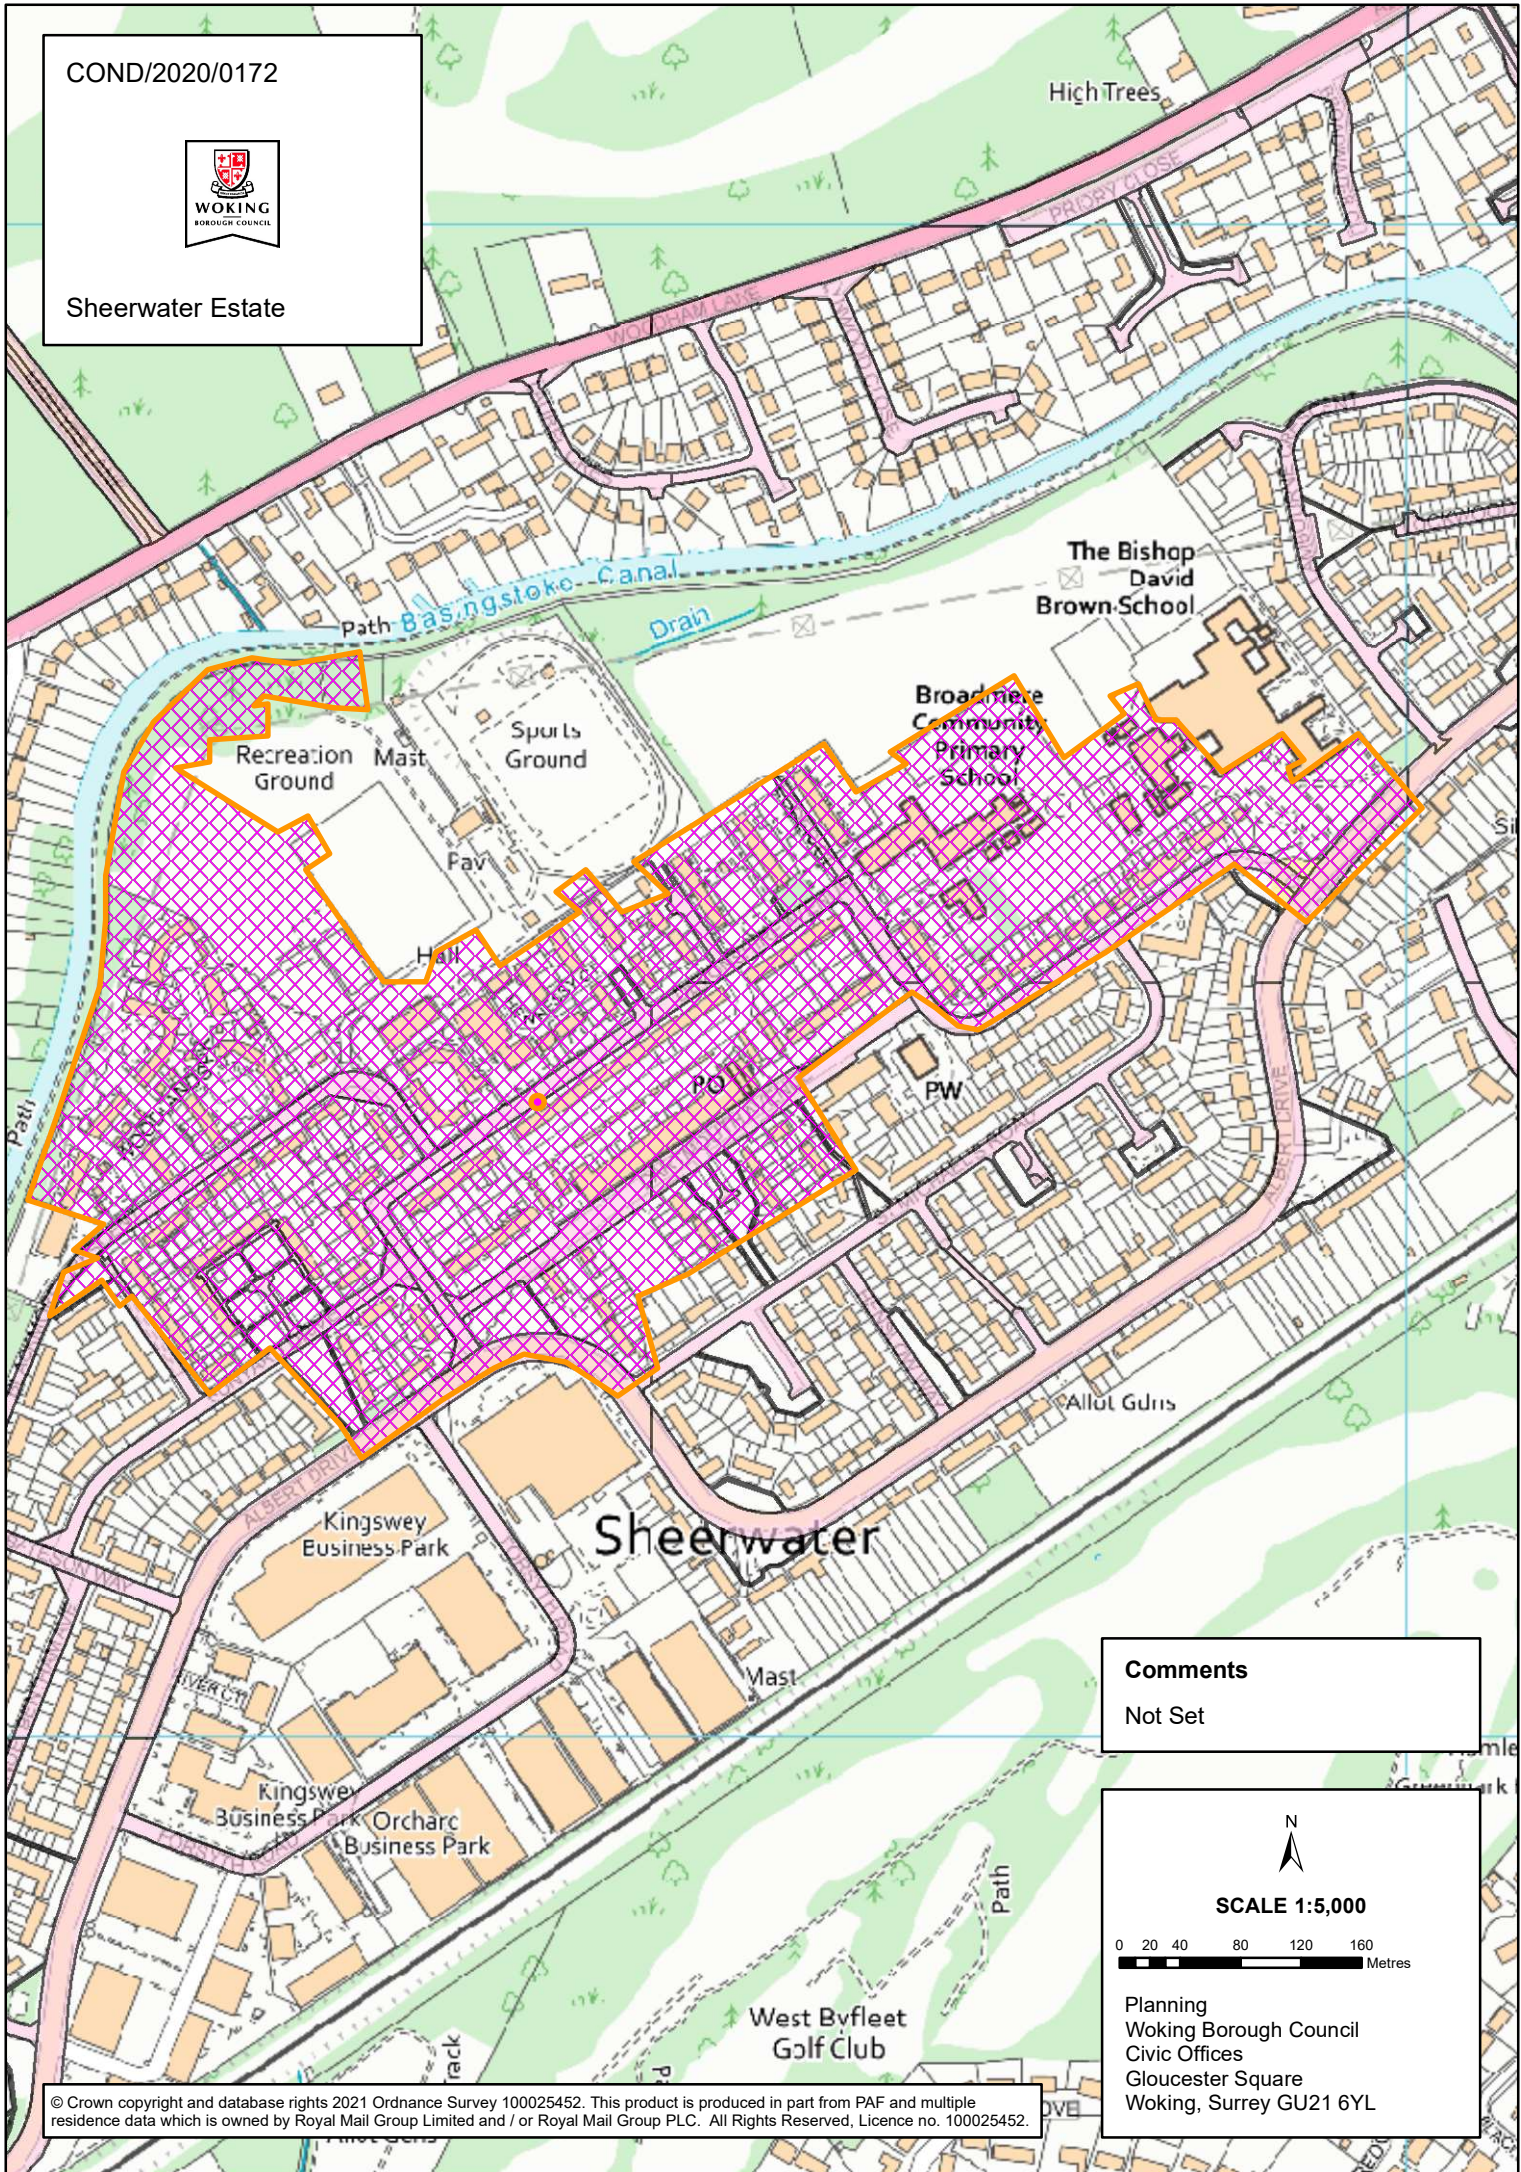

COND/2020/0172

Sheerwater Estate

Comments
Not Set

N
SCALE 1:5,000
0 20 40 80 120 160
Metres

Planning
Woking Borough Council
Civic Offices
Gloucester Square
Woking, Surrey GU21 6YL