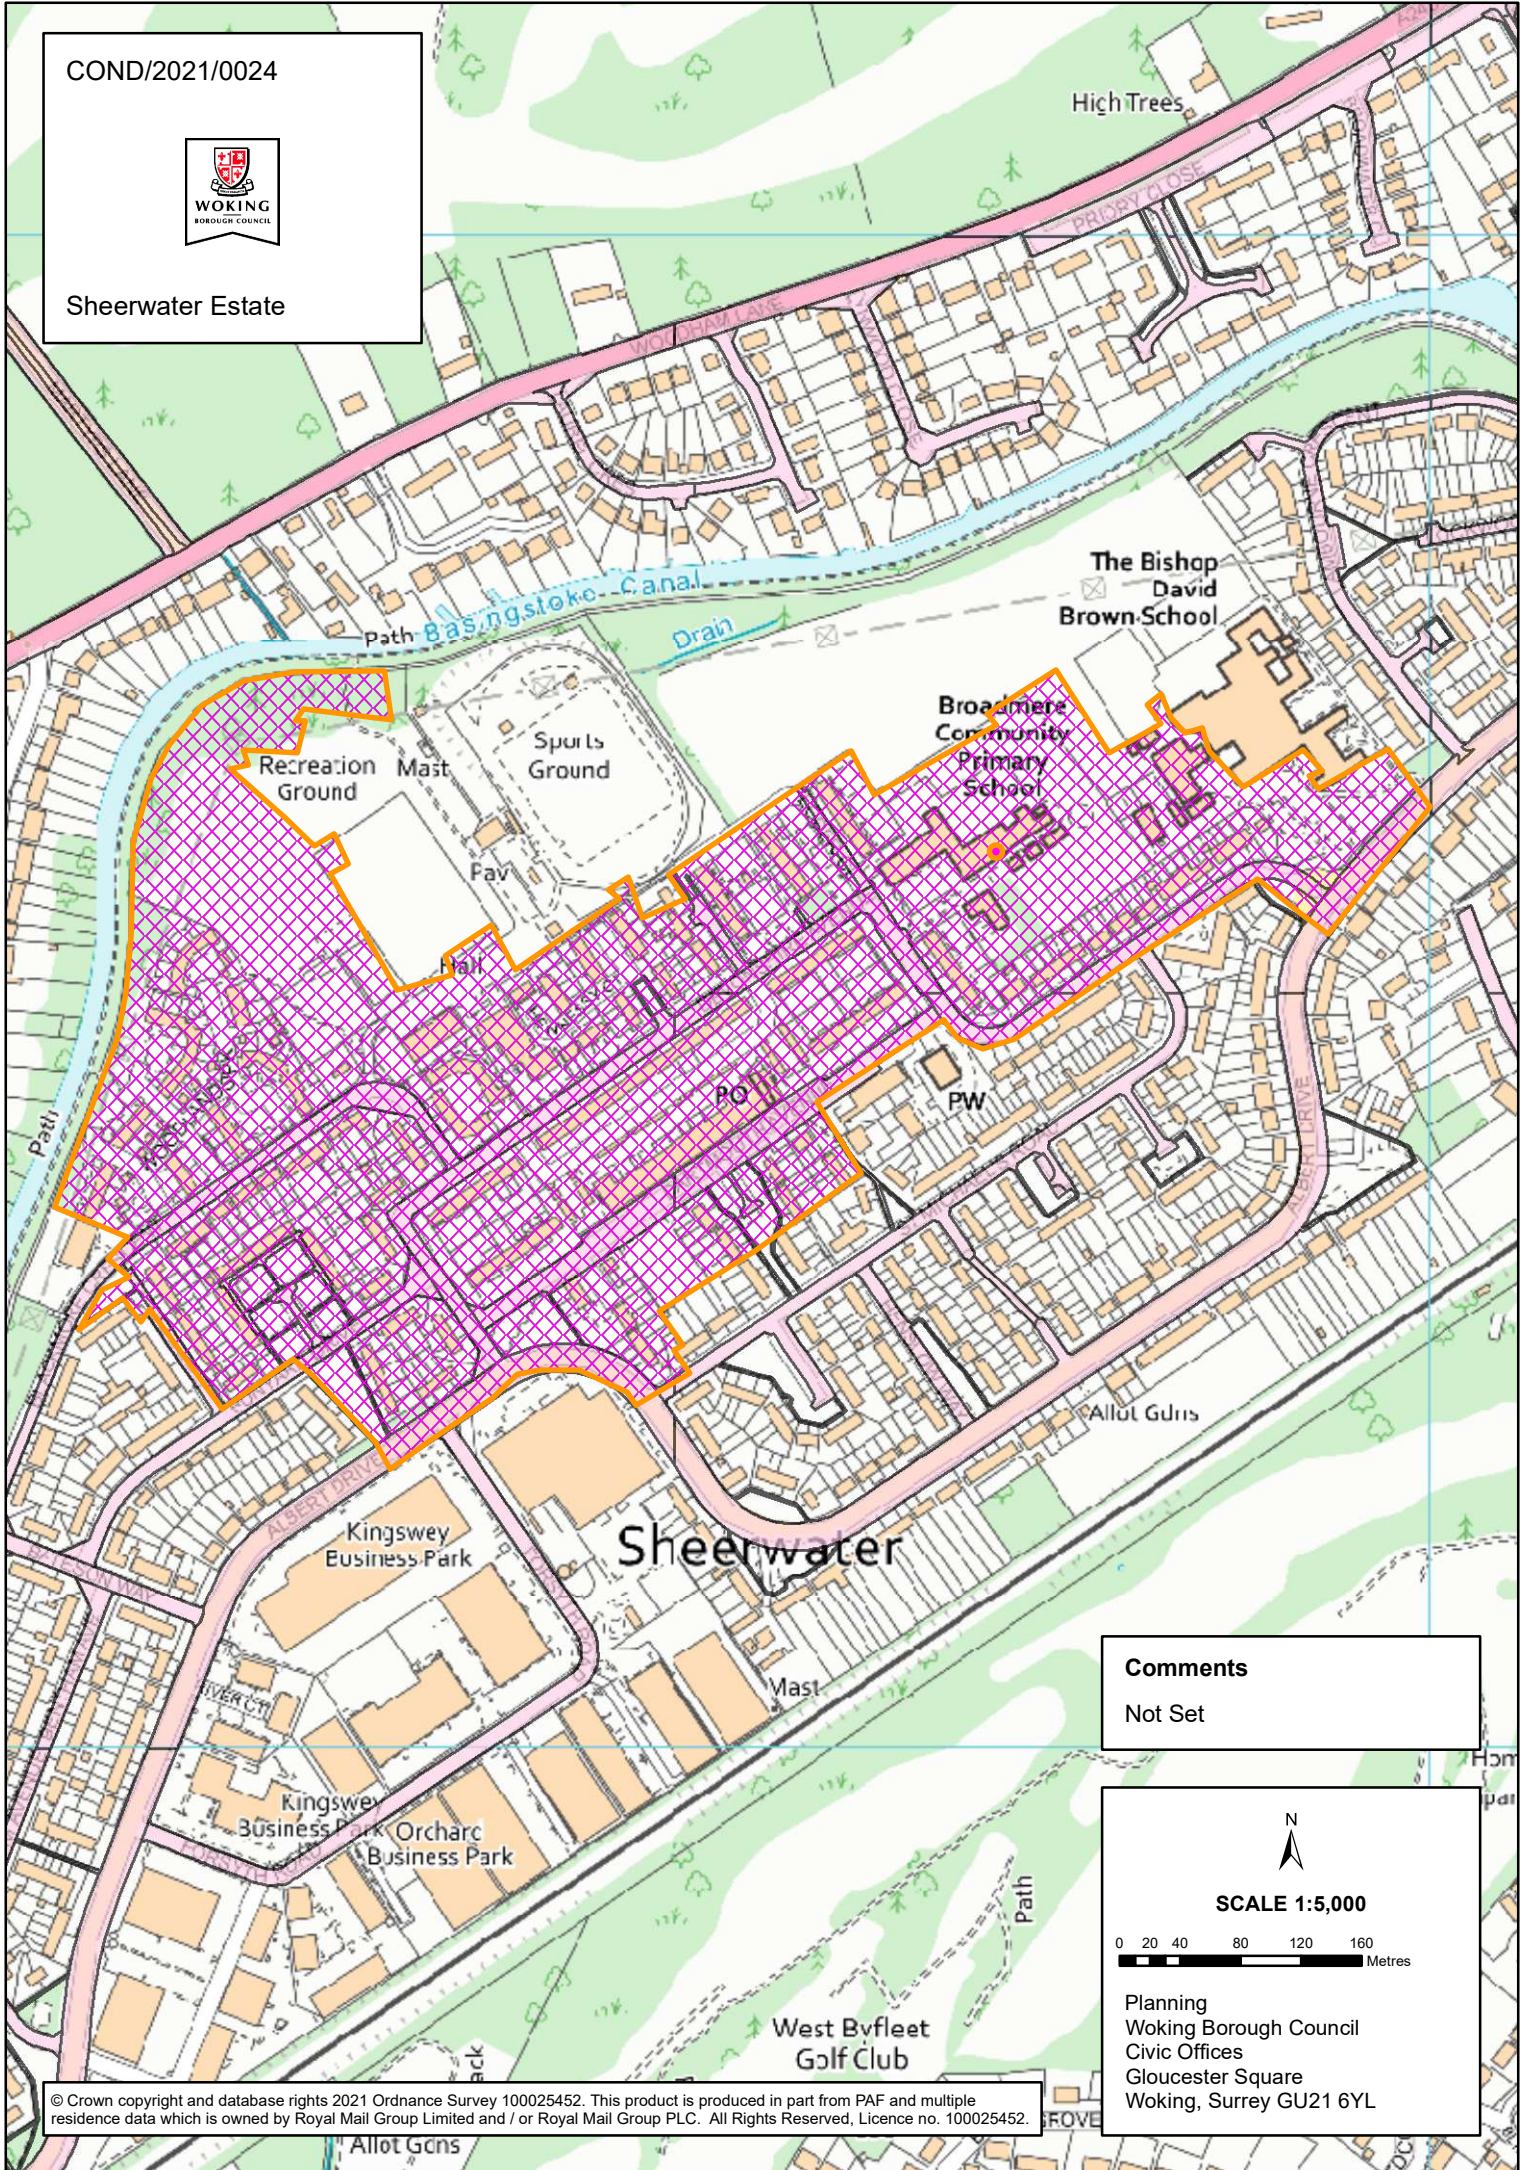

COND/2021/0024

Sheerwater Estate

Comments
Not Set

N
SCALE 1:5,000
0 20 40 80 120 160
Metres

Planning
Woking Borough Council
Civic Offices
Gloucester Square
Woking, Surrey GU21 6YL