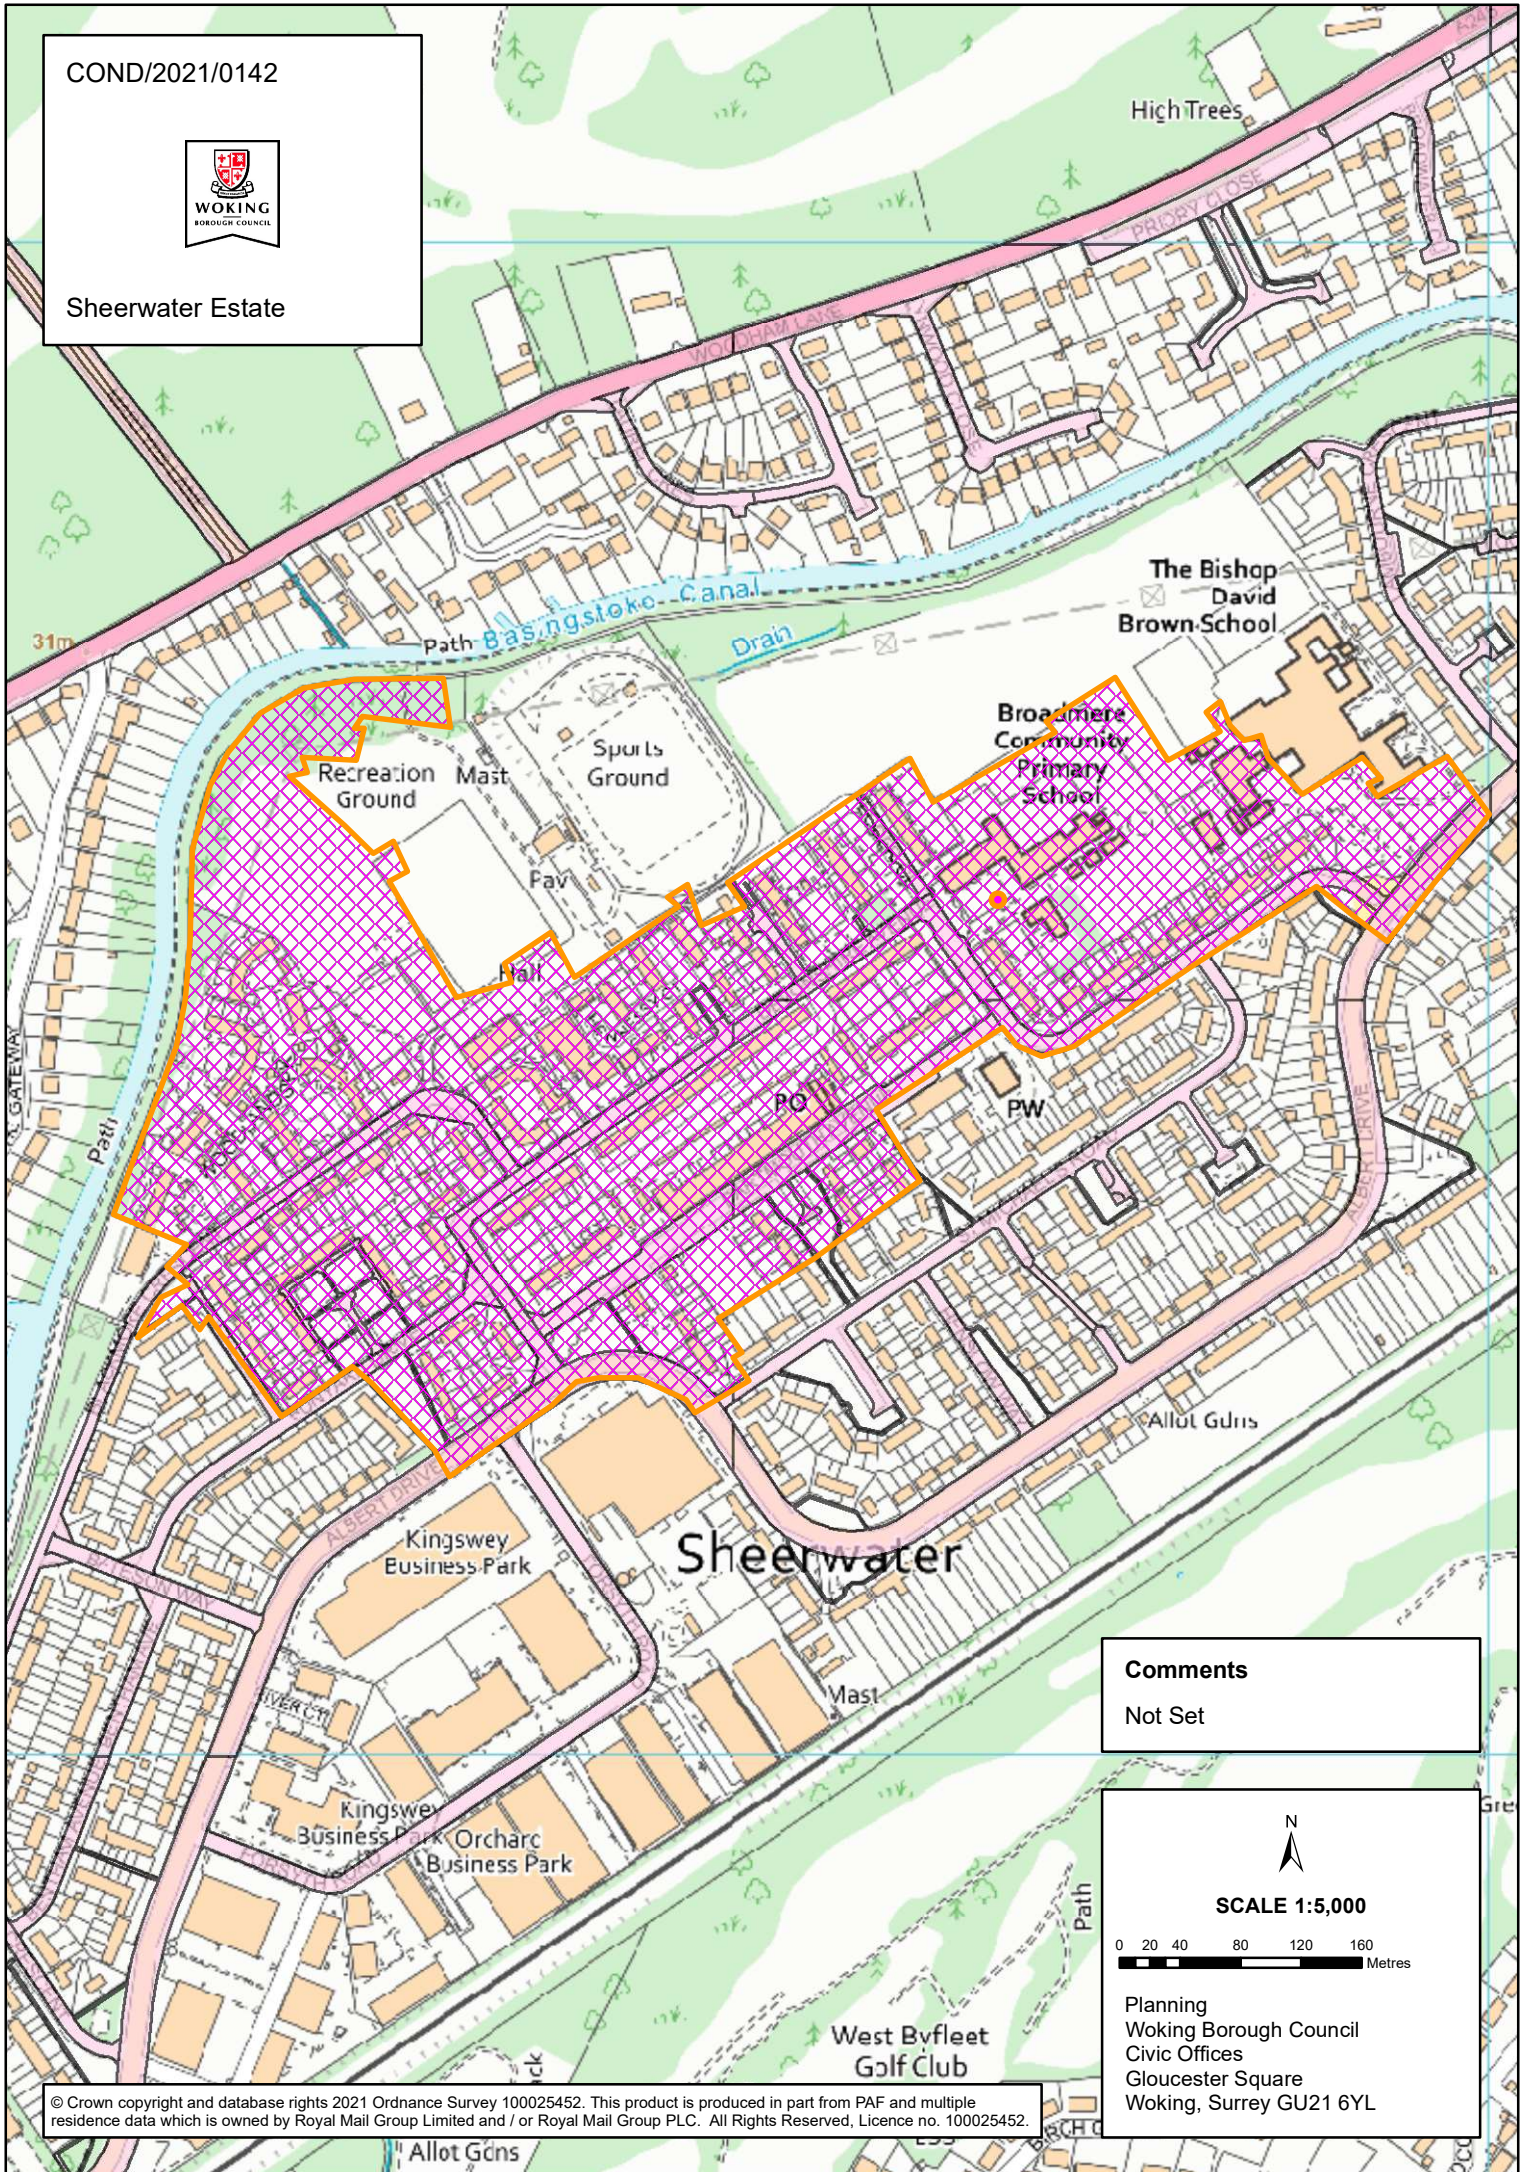

COND/2021/0142

Sheerwater Estate

Comments
Not Set

N
SCALE 1:5,000
0 20 40 80 120 160 Metres
Planning
Woking Borough Council
Civic Offices
Gloucester Square
Woking, Surrey GU21 6YL