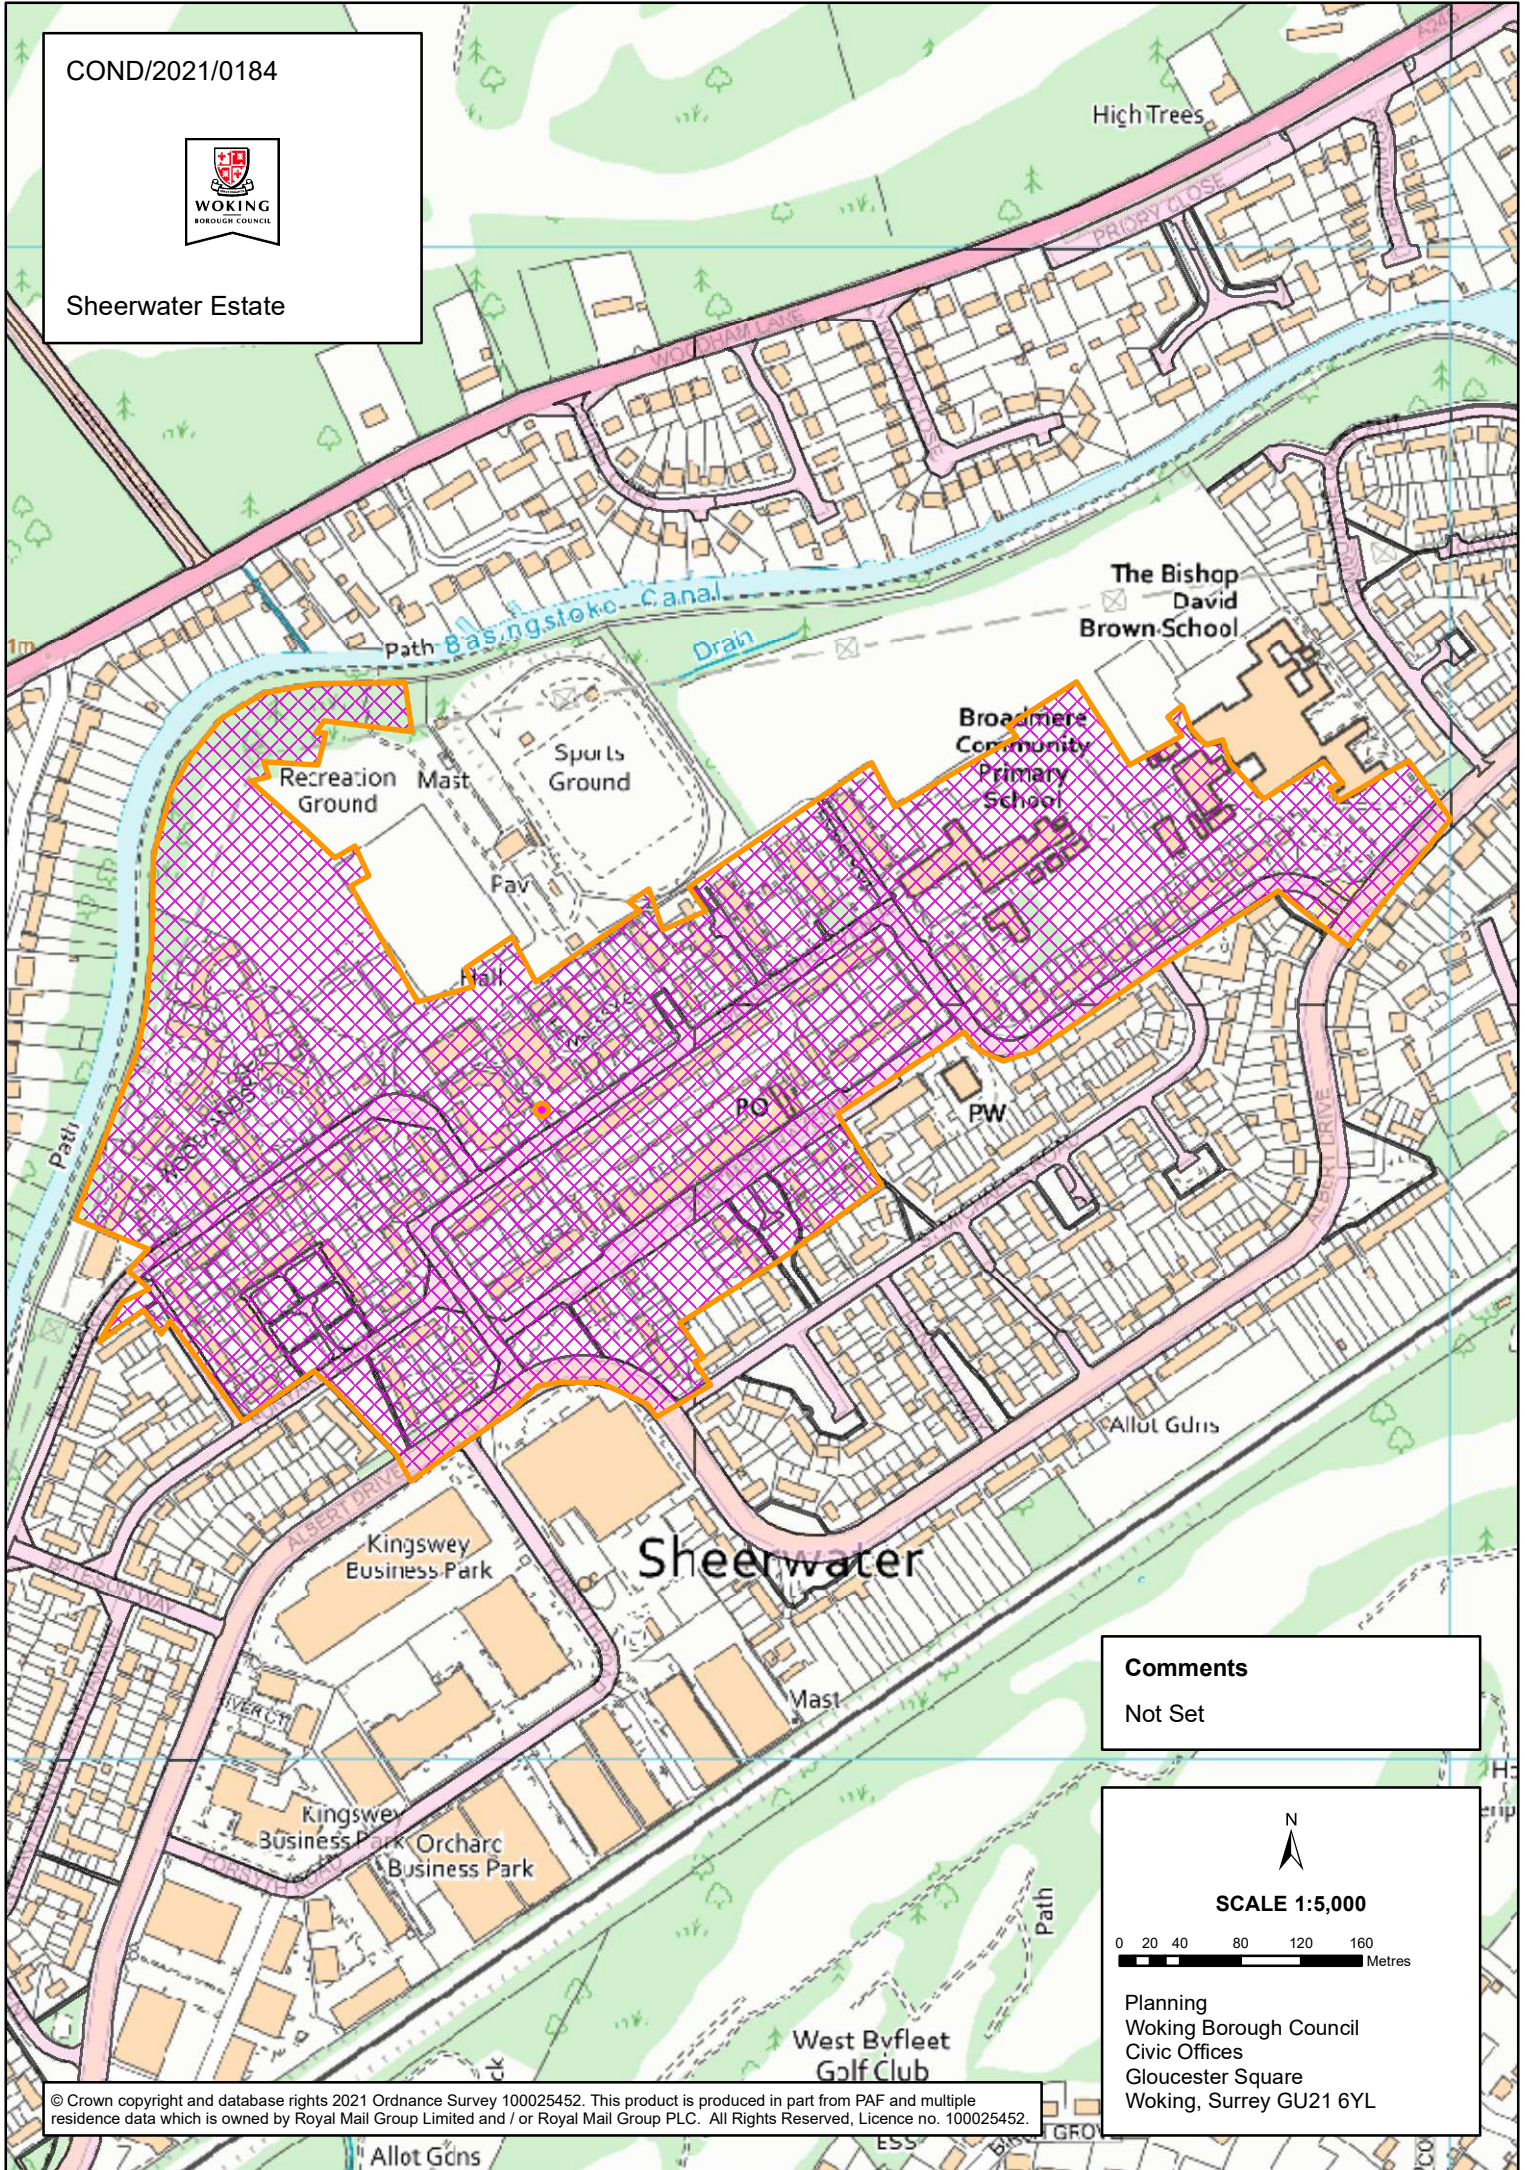

COND/2021/0184

Sheerwater Estate

**Comments**  
Not Set

N  
SCALE 1:5,000  
0 20 40 80 120 160 Metres

Planning  
Woking Borough Council  
Civic Offices  
Gloucester Square  
Woking, Surrey GU21 6YL