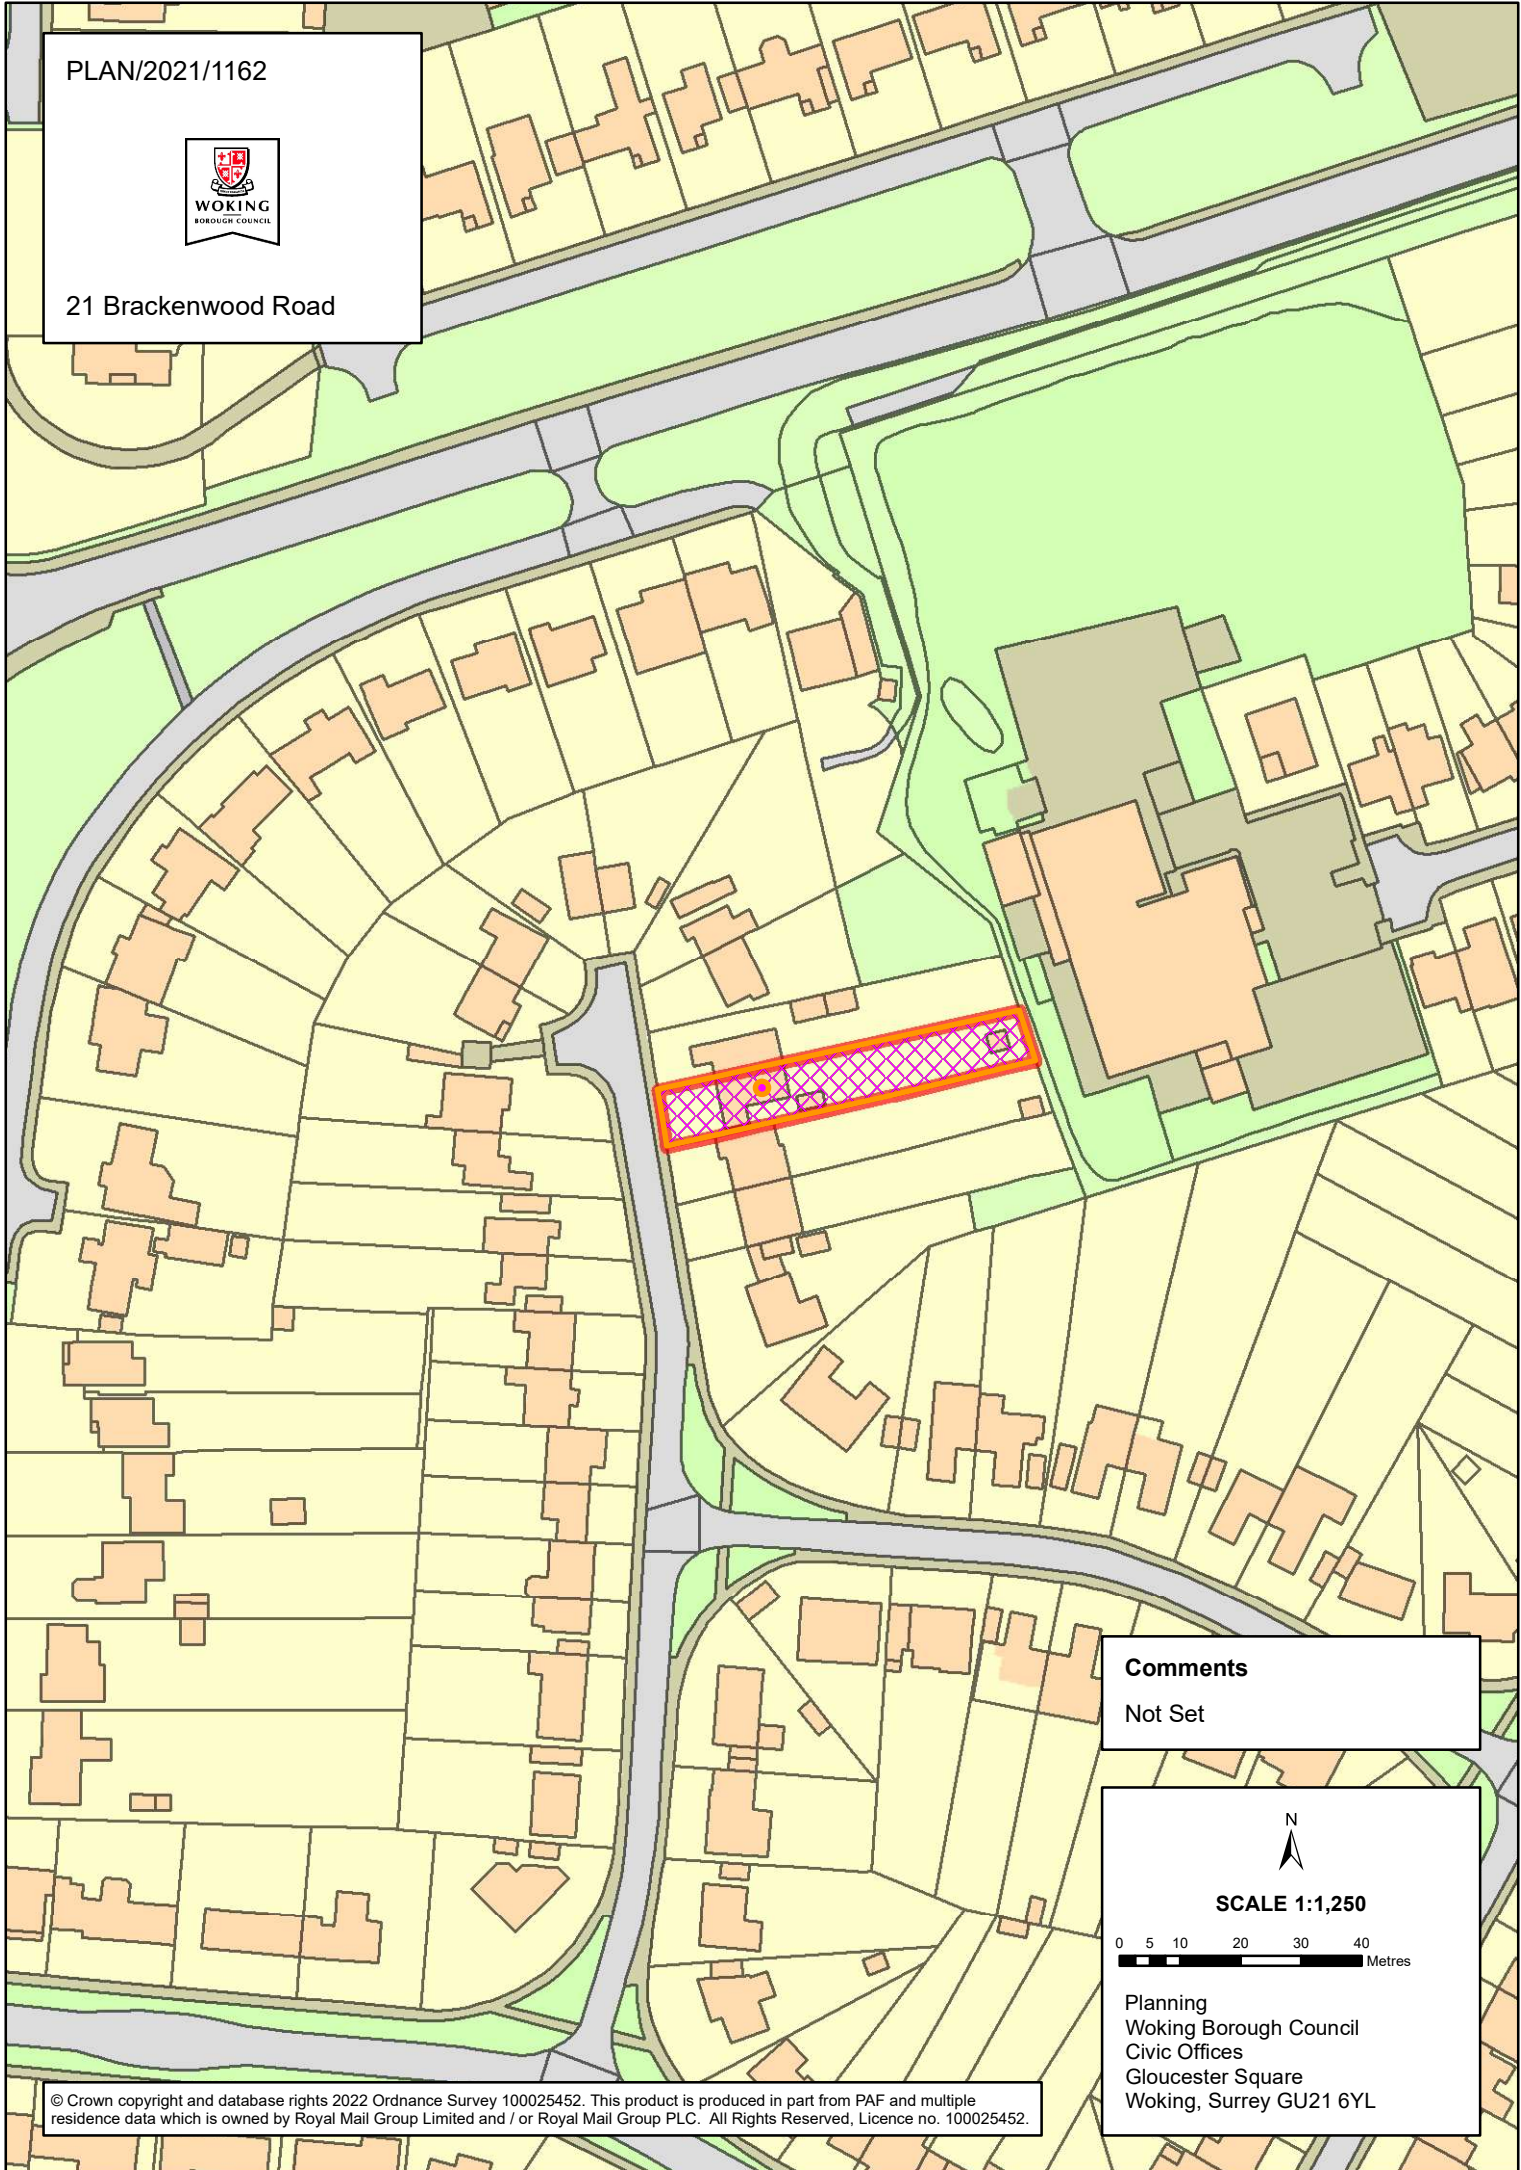

PLAN/2021/1162

21 Brackenwood Road

Comments
Not Set

N
SCALE 1:1,250
0 5 10 20 30 40 Metres

Planning
Woking Borough Council
Civic Offices
Gloucester Square
Woking, Surrey GU21 6YL