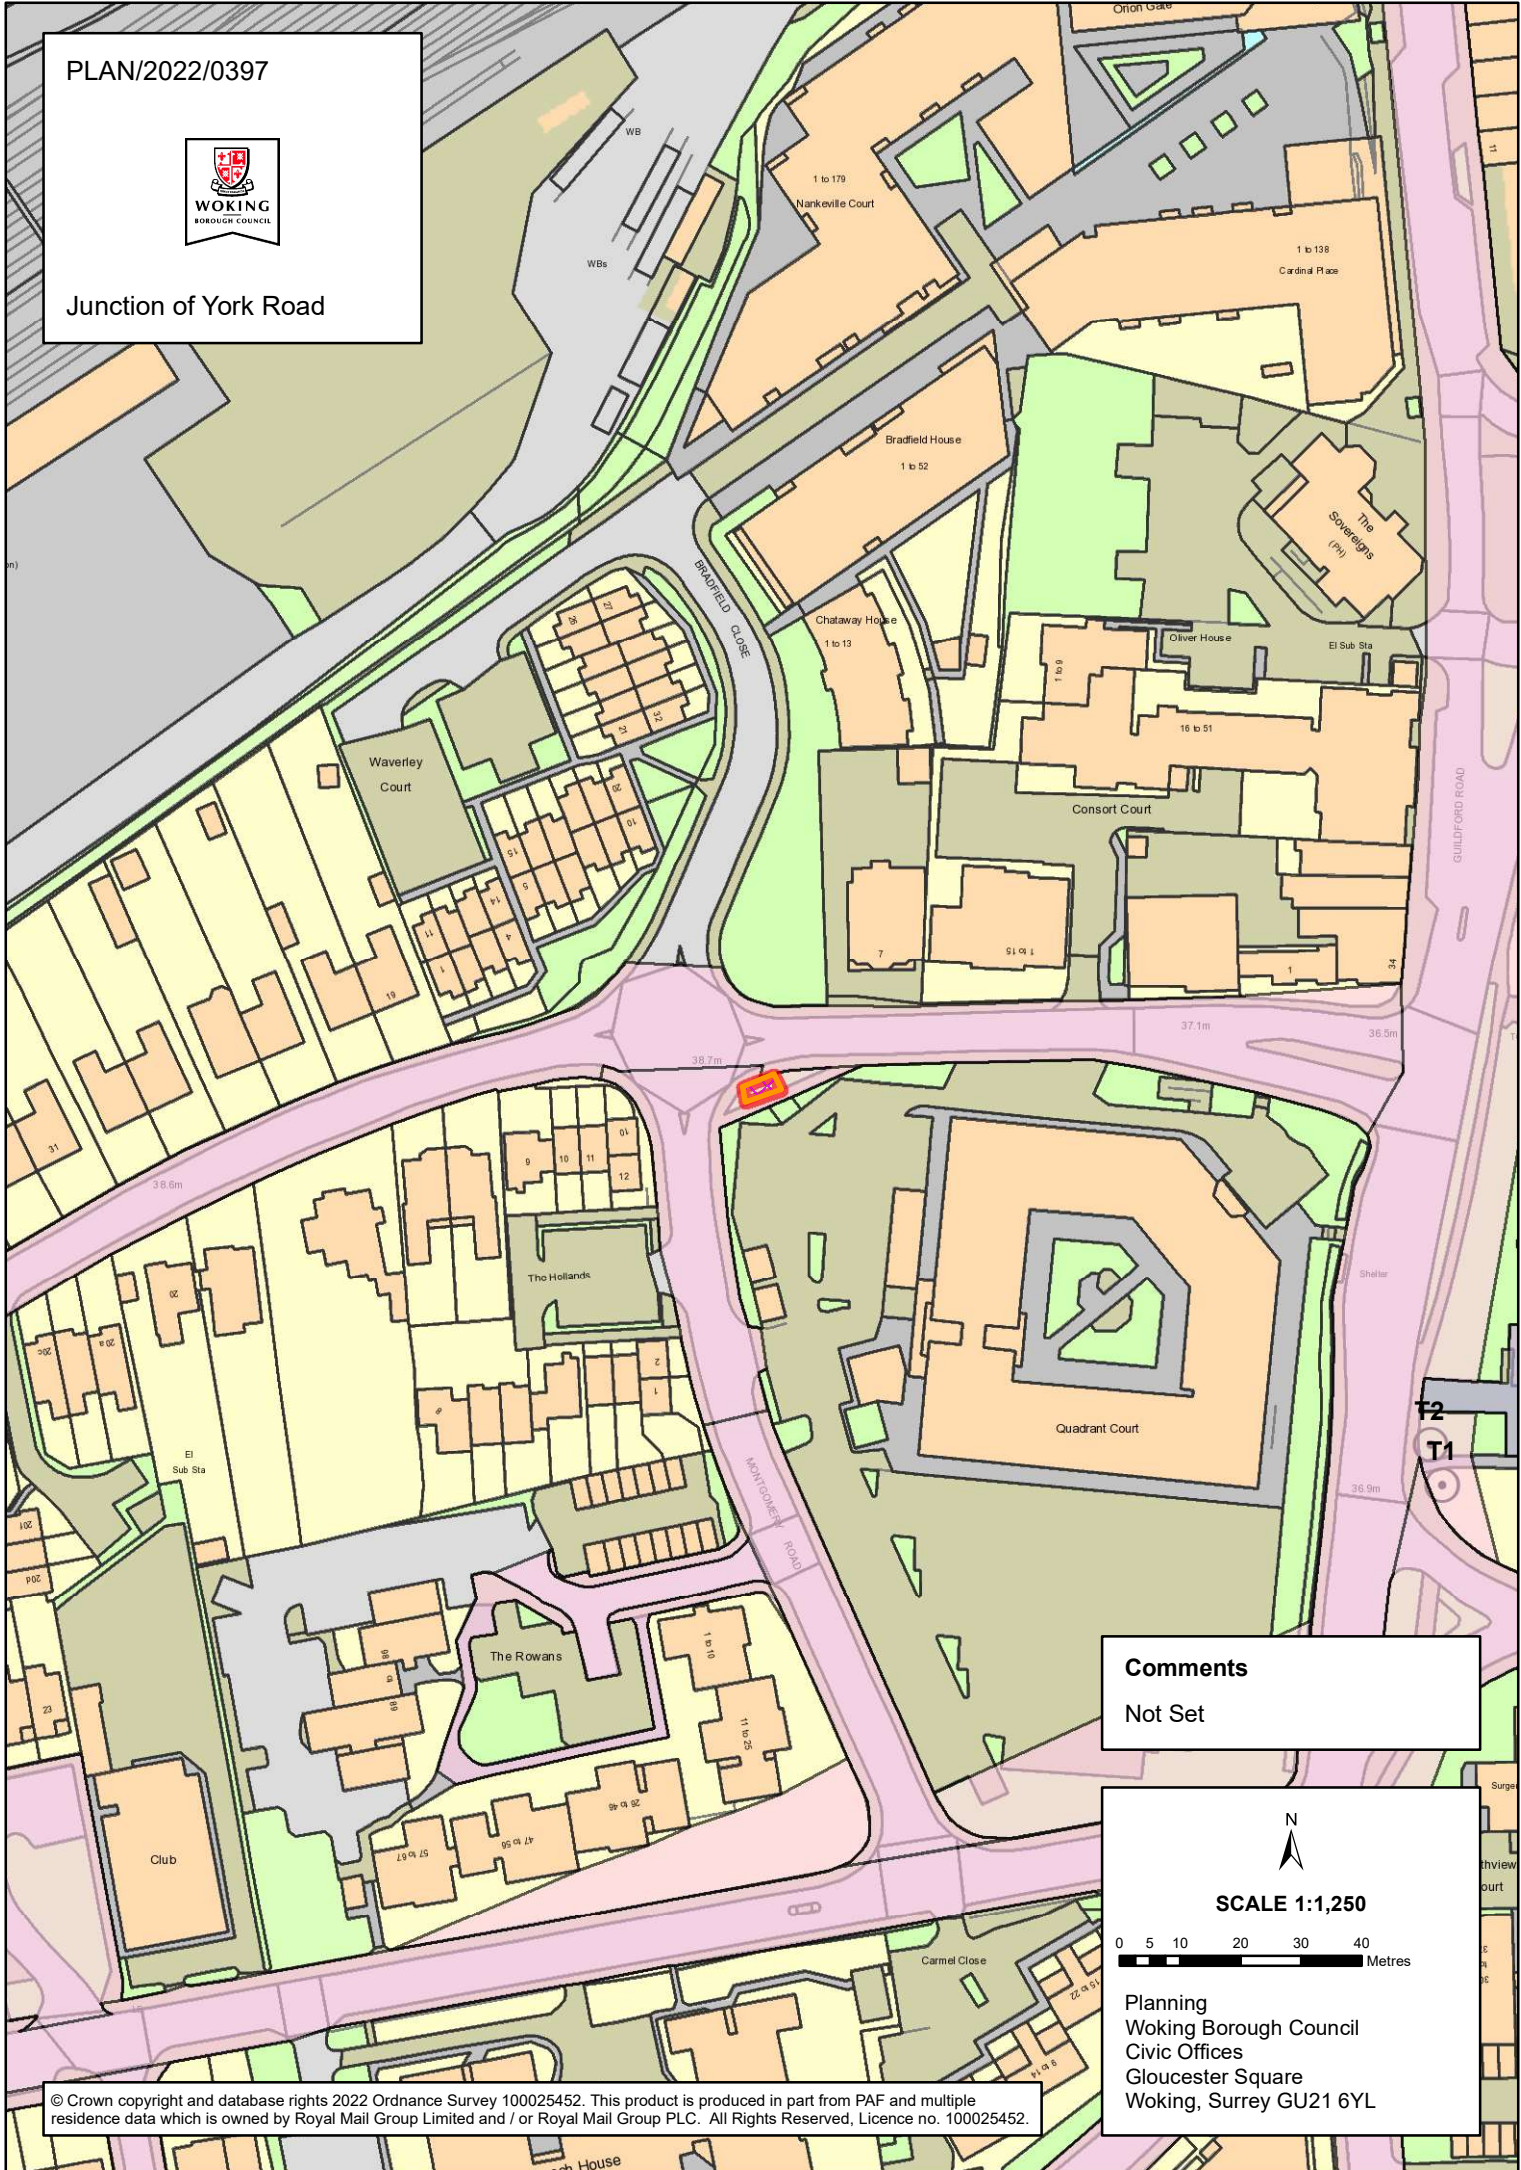

PLAN/2022/0397

Junction of York Road

Comments
Not Set

N
SCALE 1:1,250
0 5 10 20 30 40 Metres
Planning
Woking Borough Council
Civic Offices
Gloucester Square
Woking, Surrey GU21 6YL