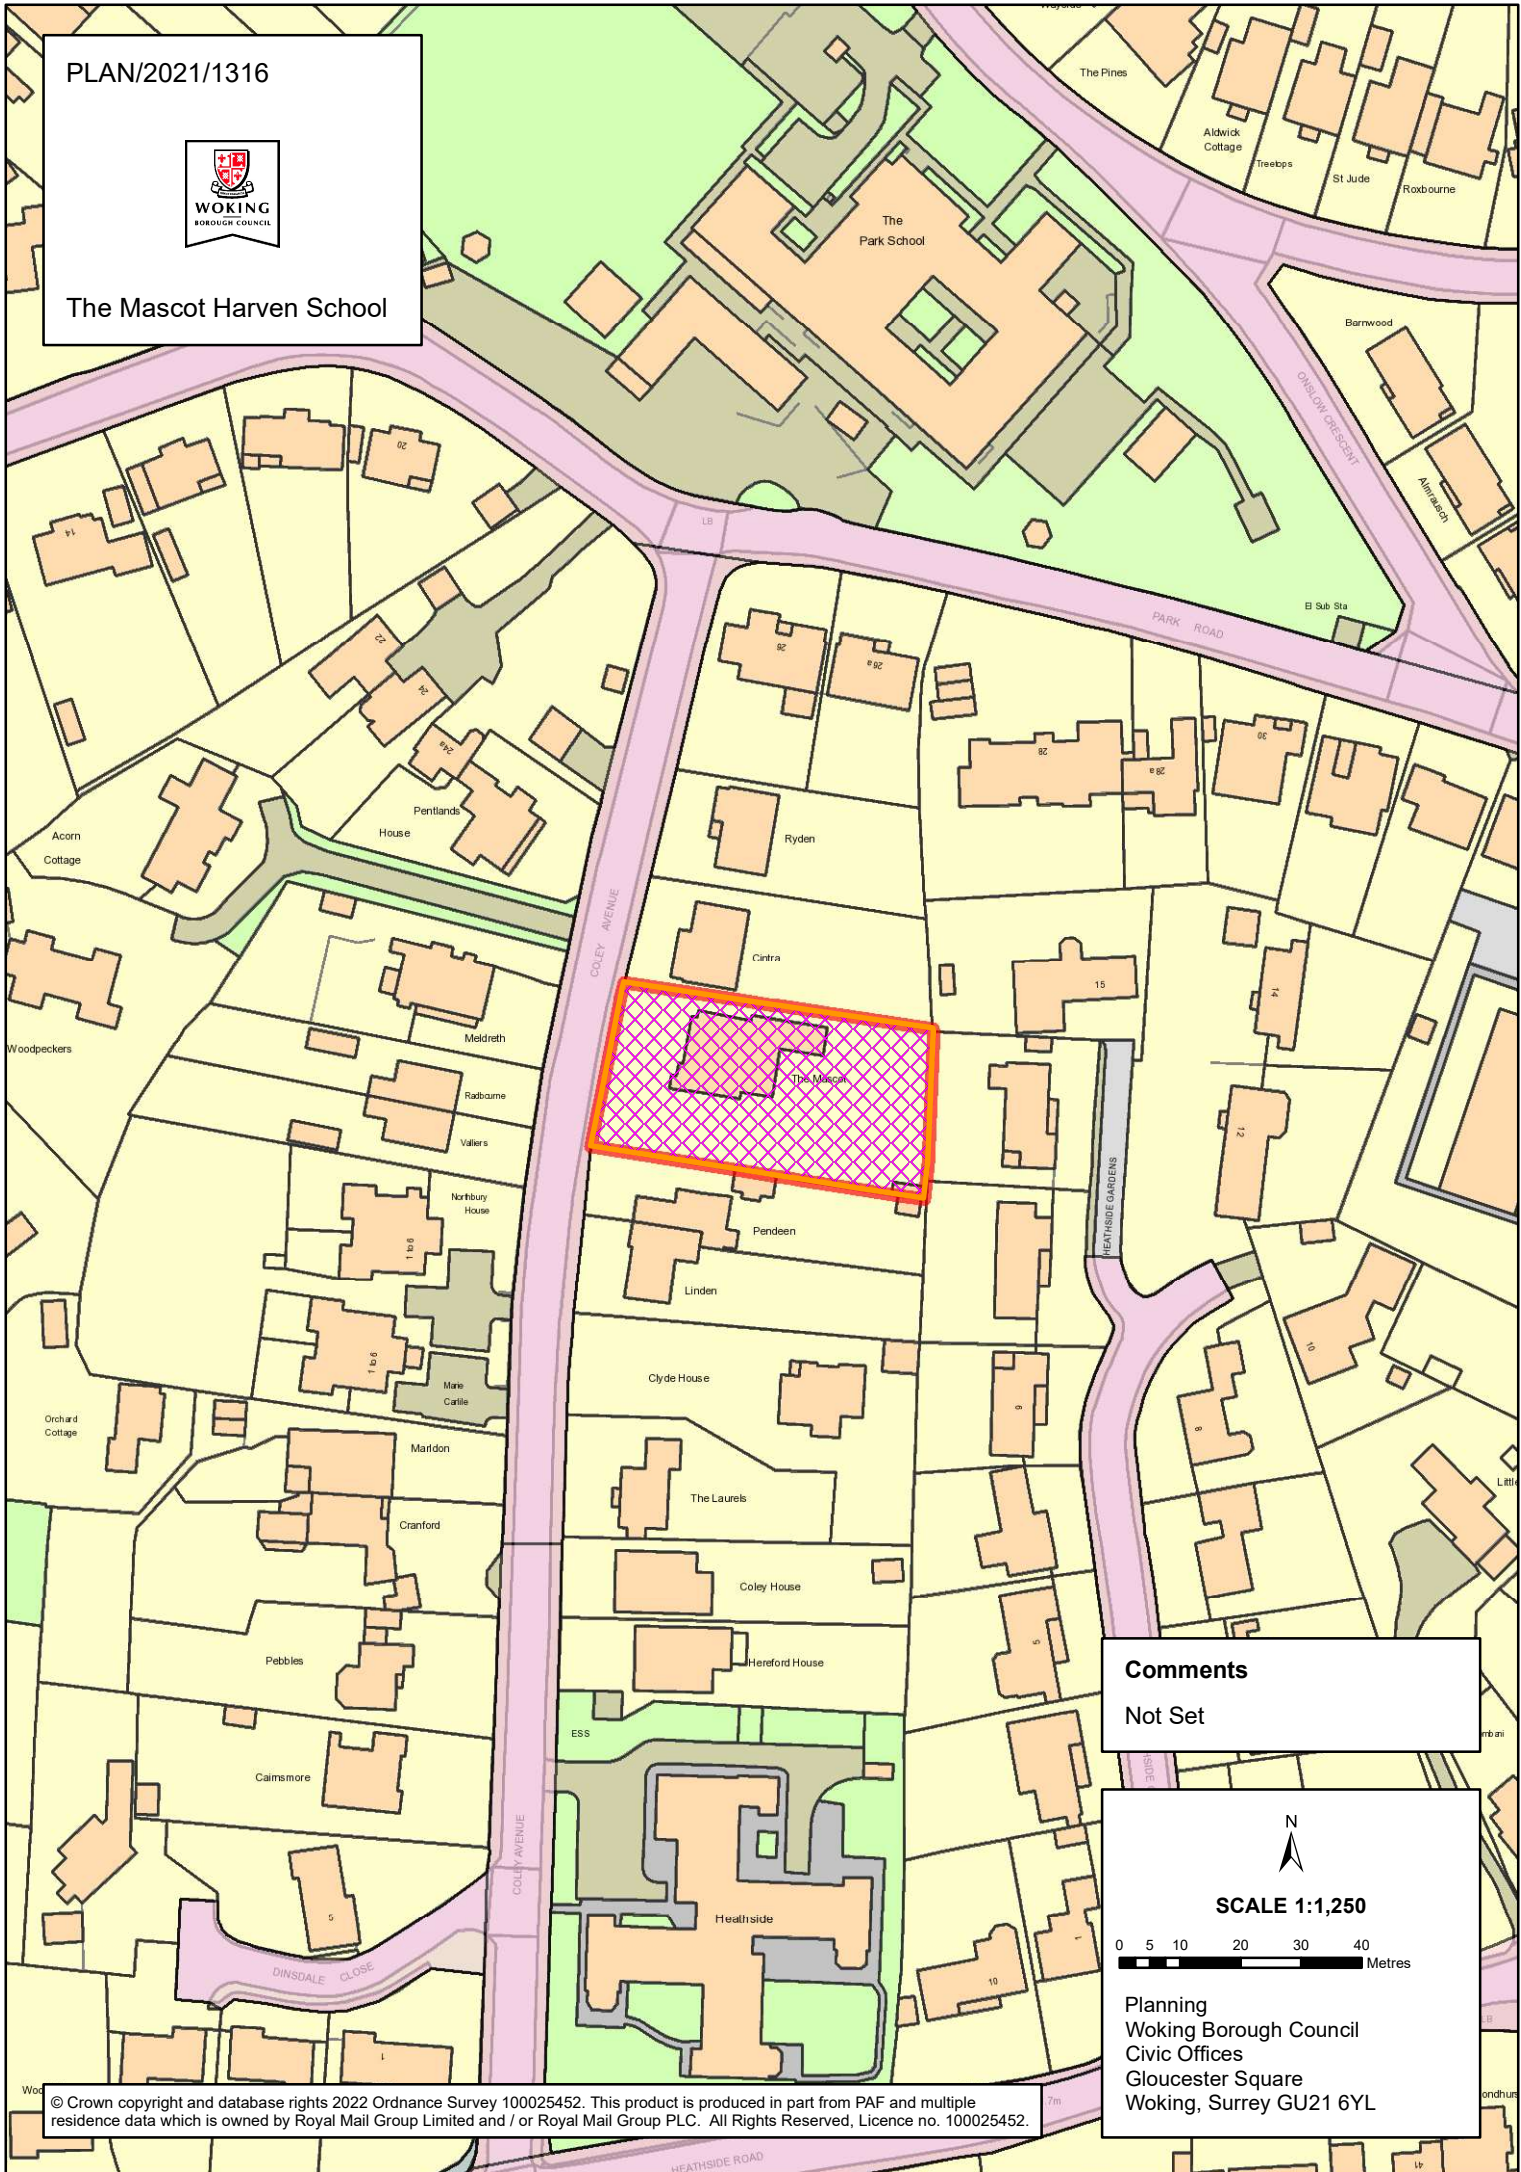

PLAN/2021/1316

The Mascot Harven School

**Comments**  
Not Set

N

**SCALE 1:1,250**

0 5 10 20 30 40 Metres

Planning  
Woking Borough Council  
Civic Offices  
Gloucester Square  
Woking, Surrey GU21 6YL