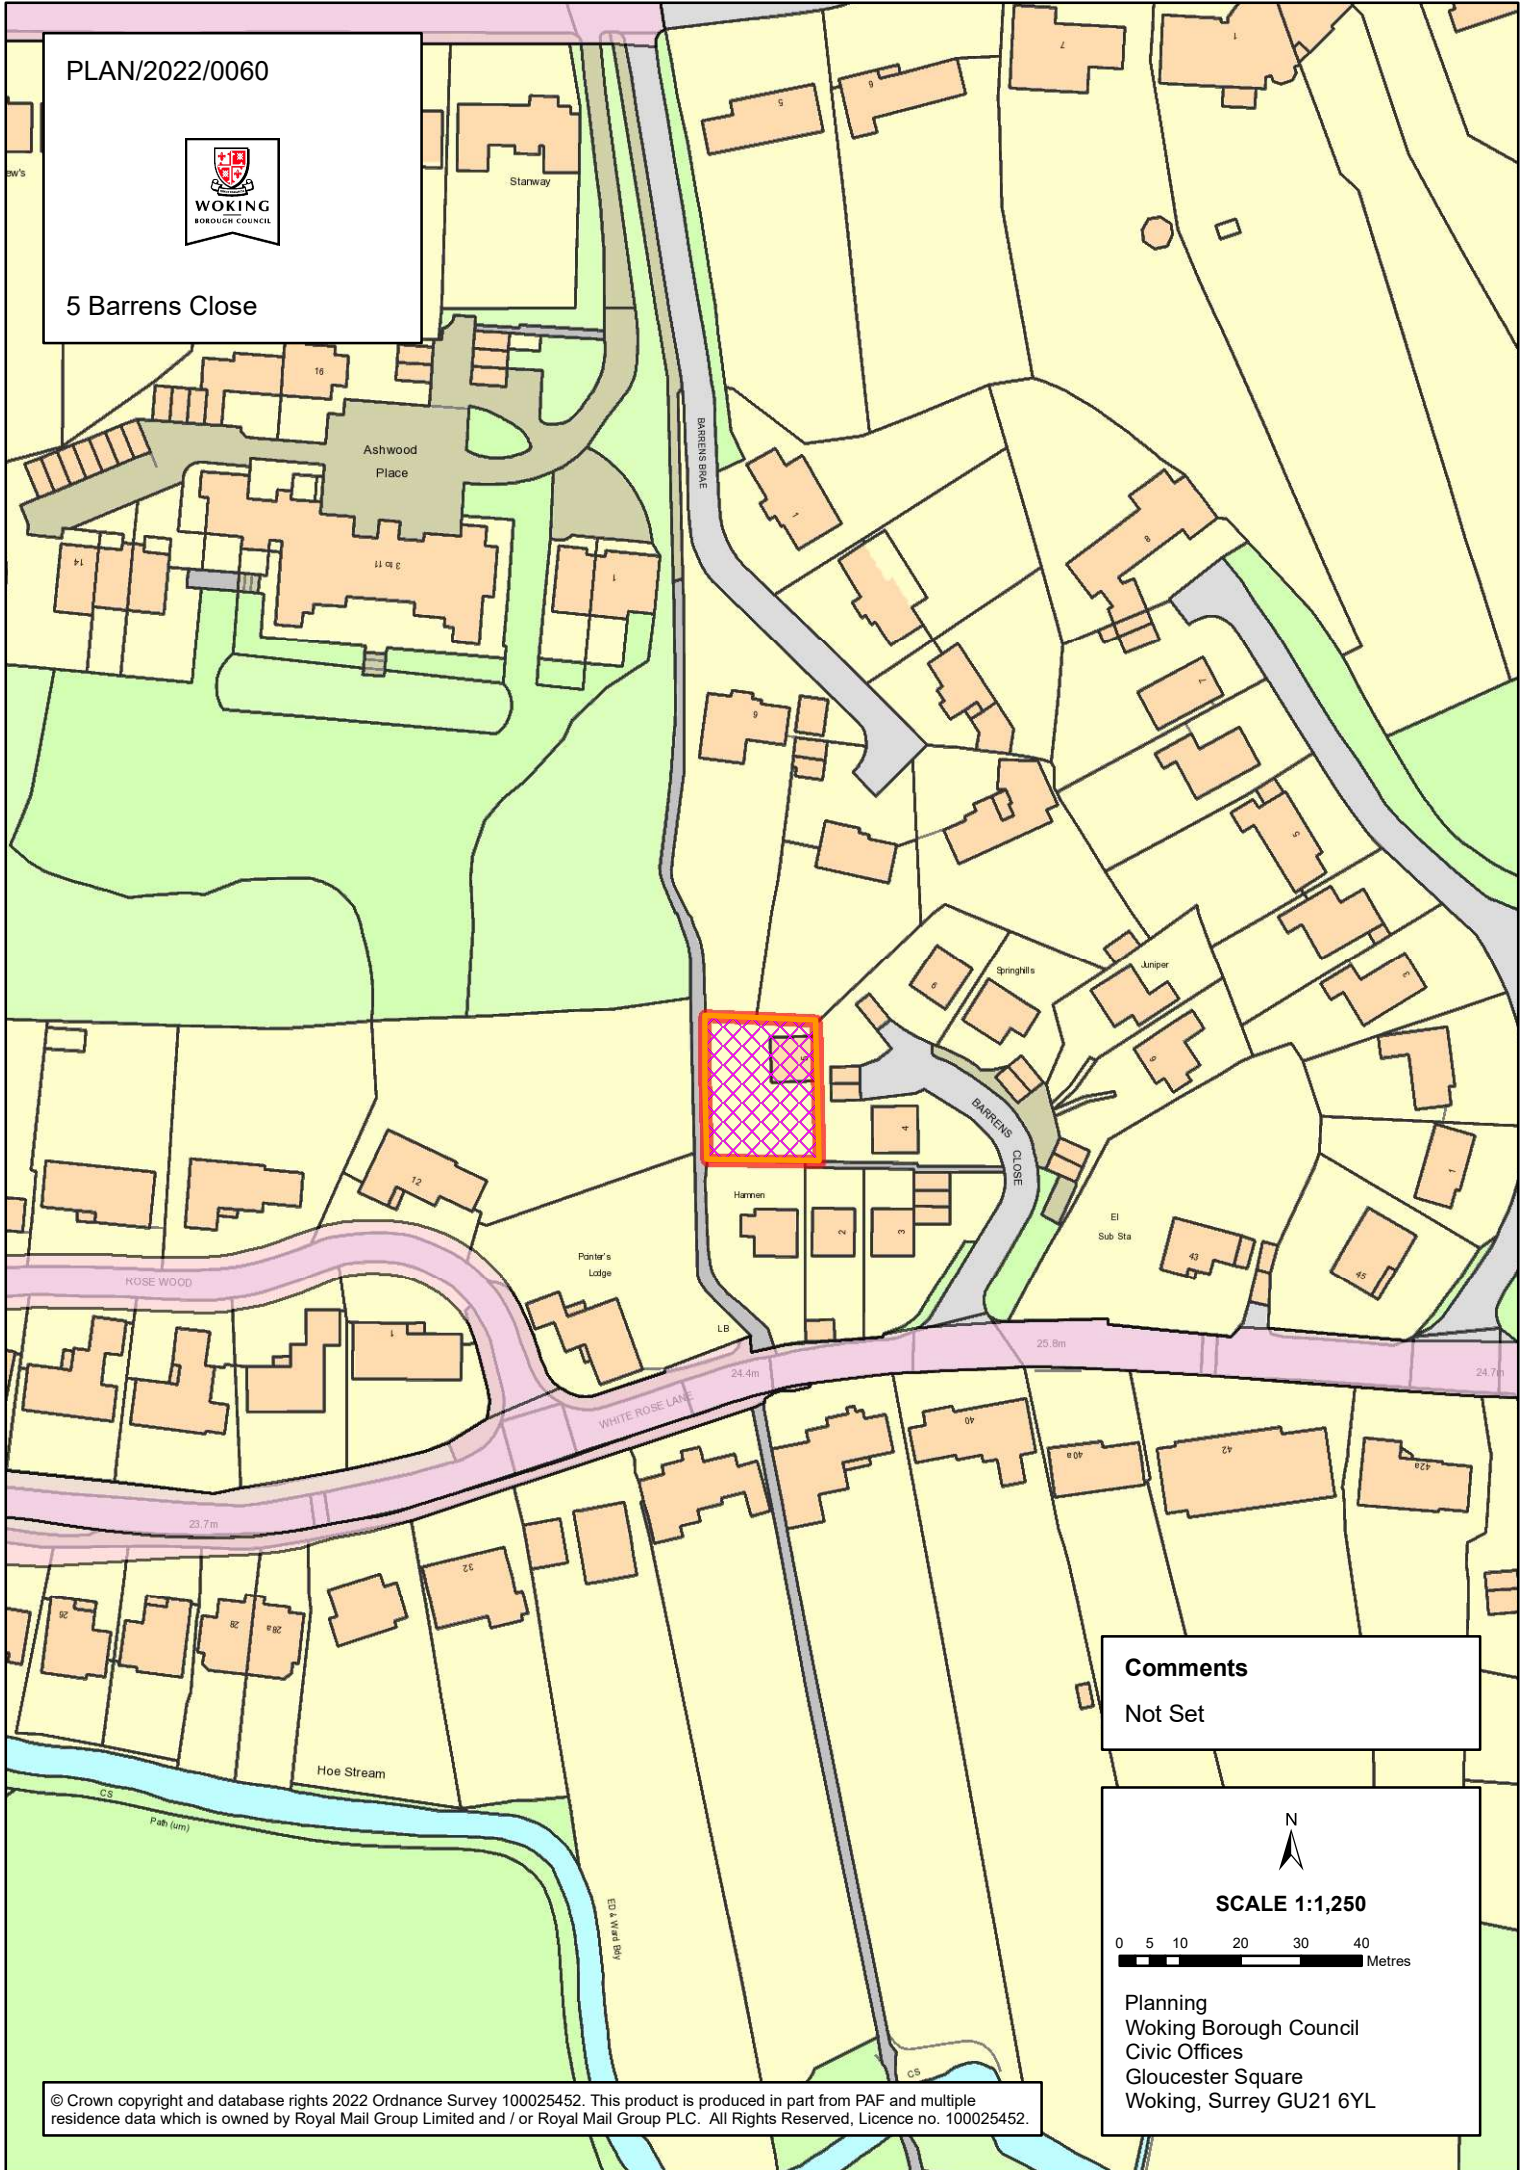

PLAN/2022/0060

5 Barrens Close

Comments
Not Set

N
SCALE 1:1,250
0 5 10 20 30 40 Metres

Planning
Woking Borough Council
Civic Offices
Gloucester Square
Woking, Surrey GU21 6YL