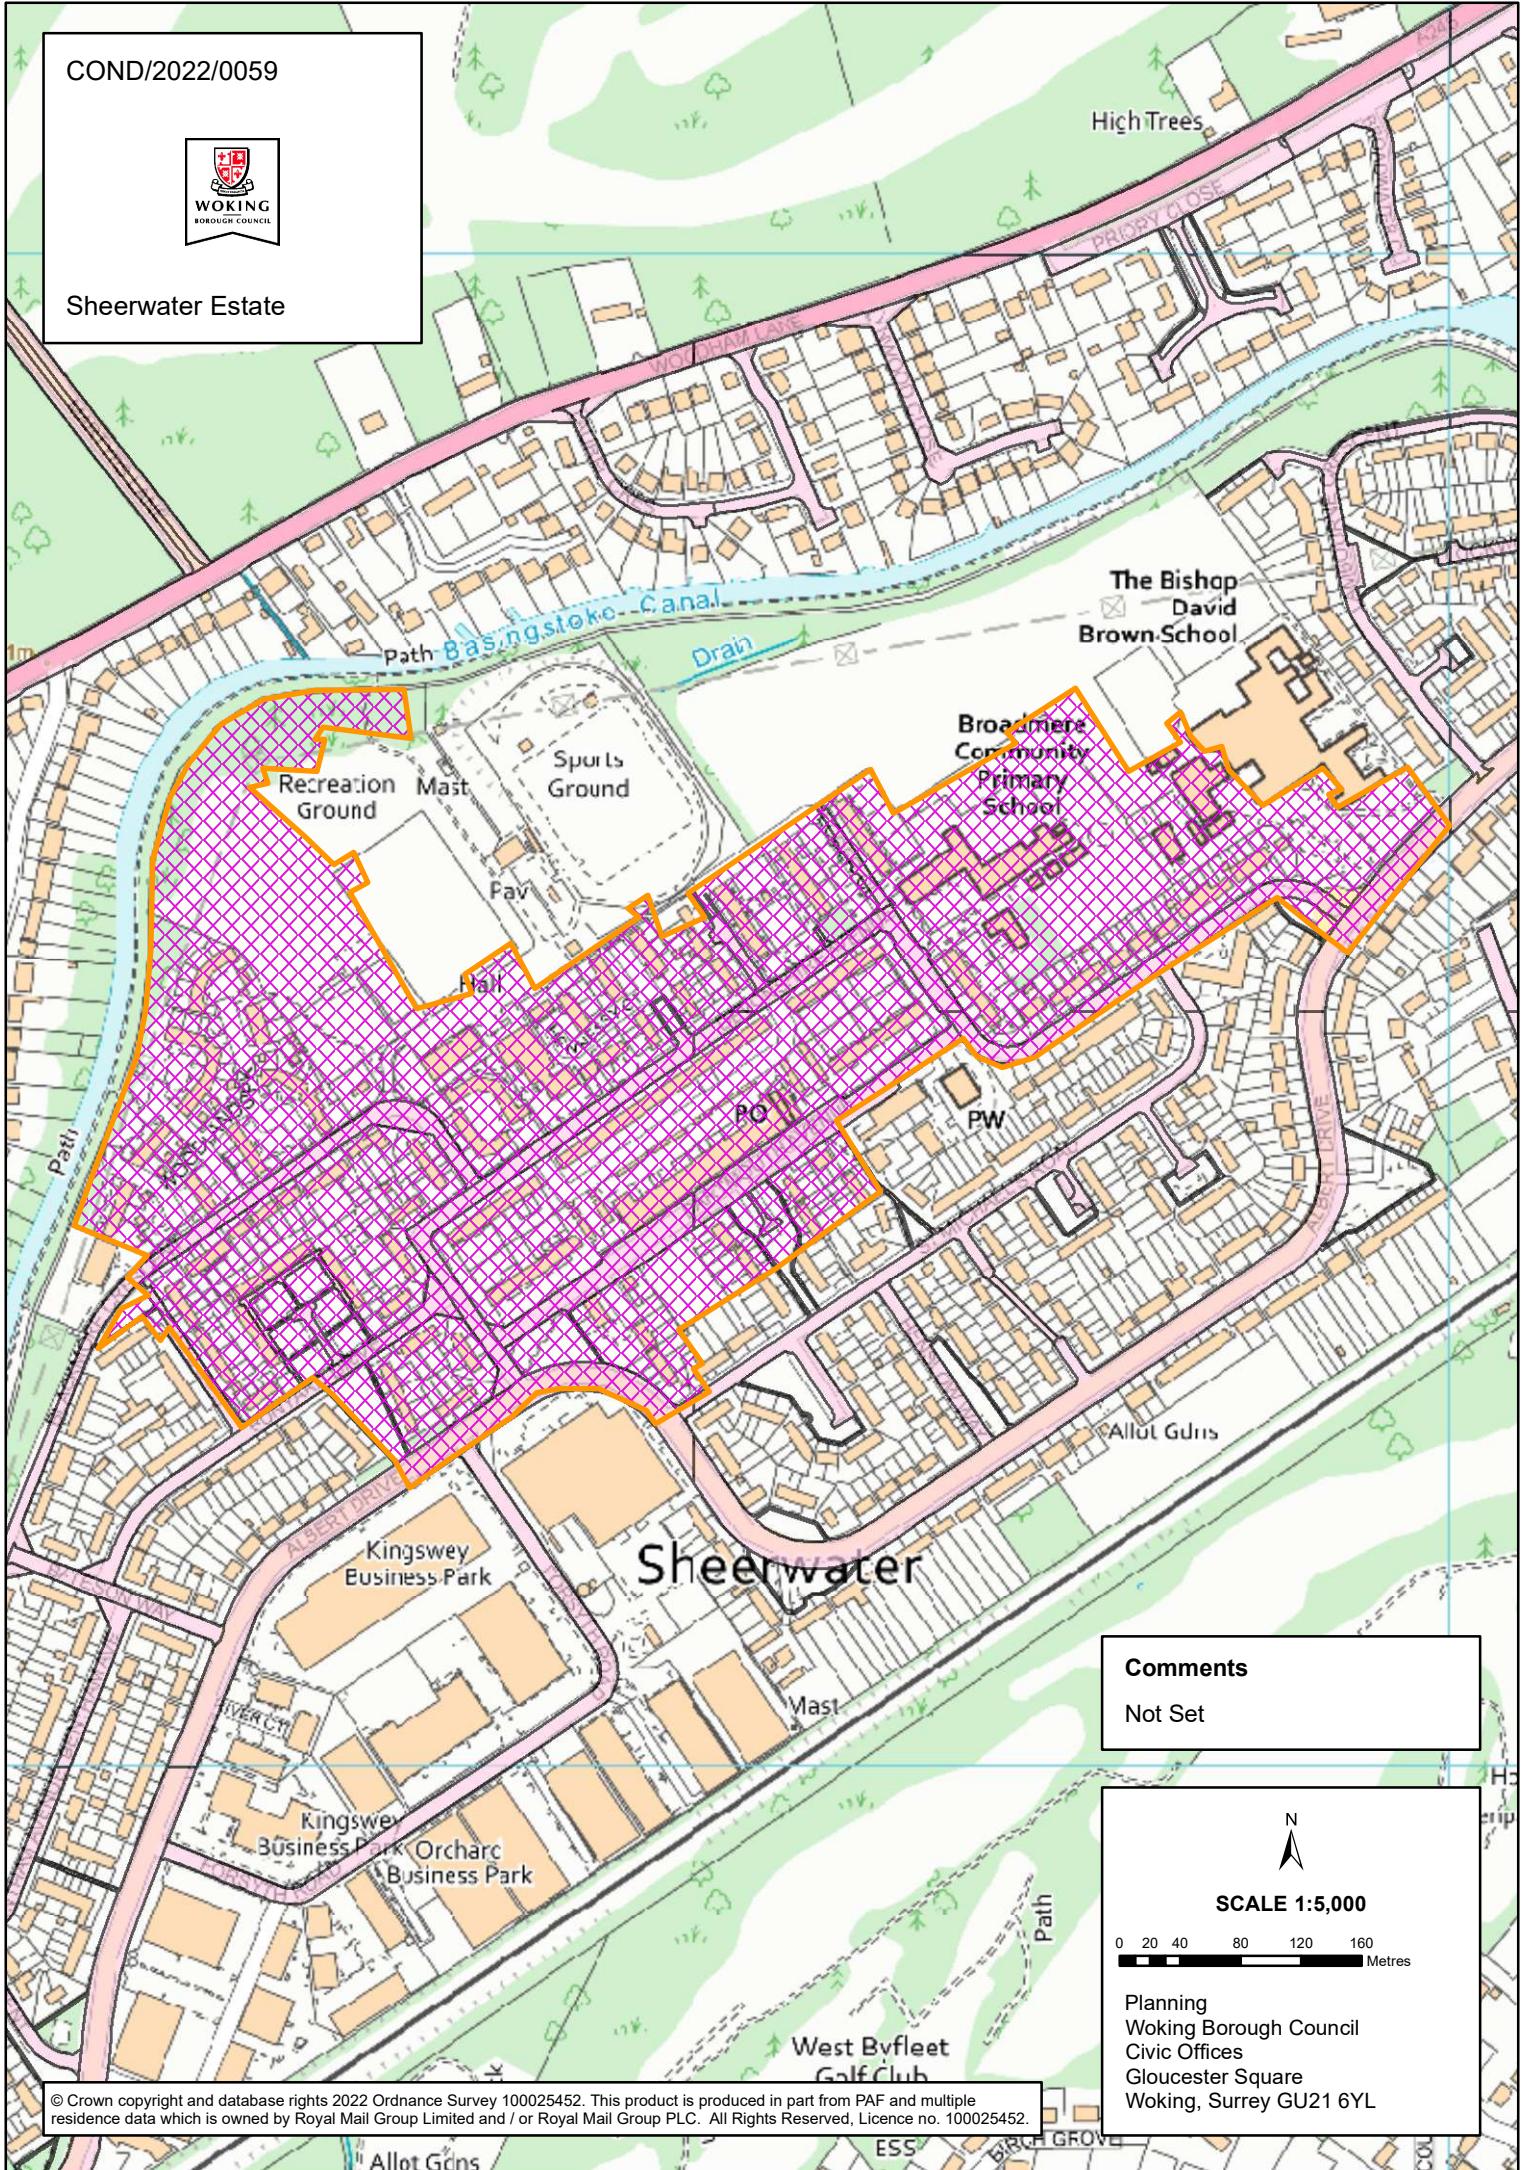

COND/2022/0059

Sheerwater Estate

Comments
Not Set

N
SCALE 1:5,000
0 20 40 80 120 160
Metres

Planning
Woking Borough Council
Civic Offices
Gloucester Square
Woking, Surrey GU21 6YL