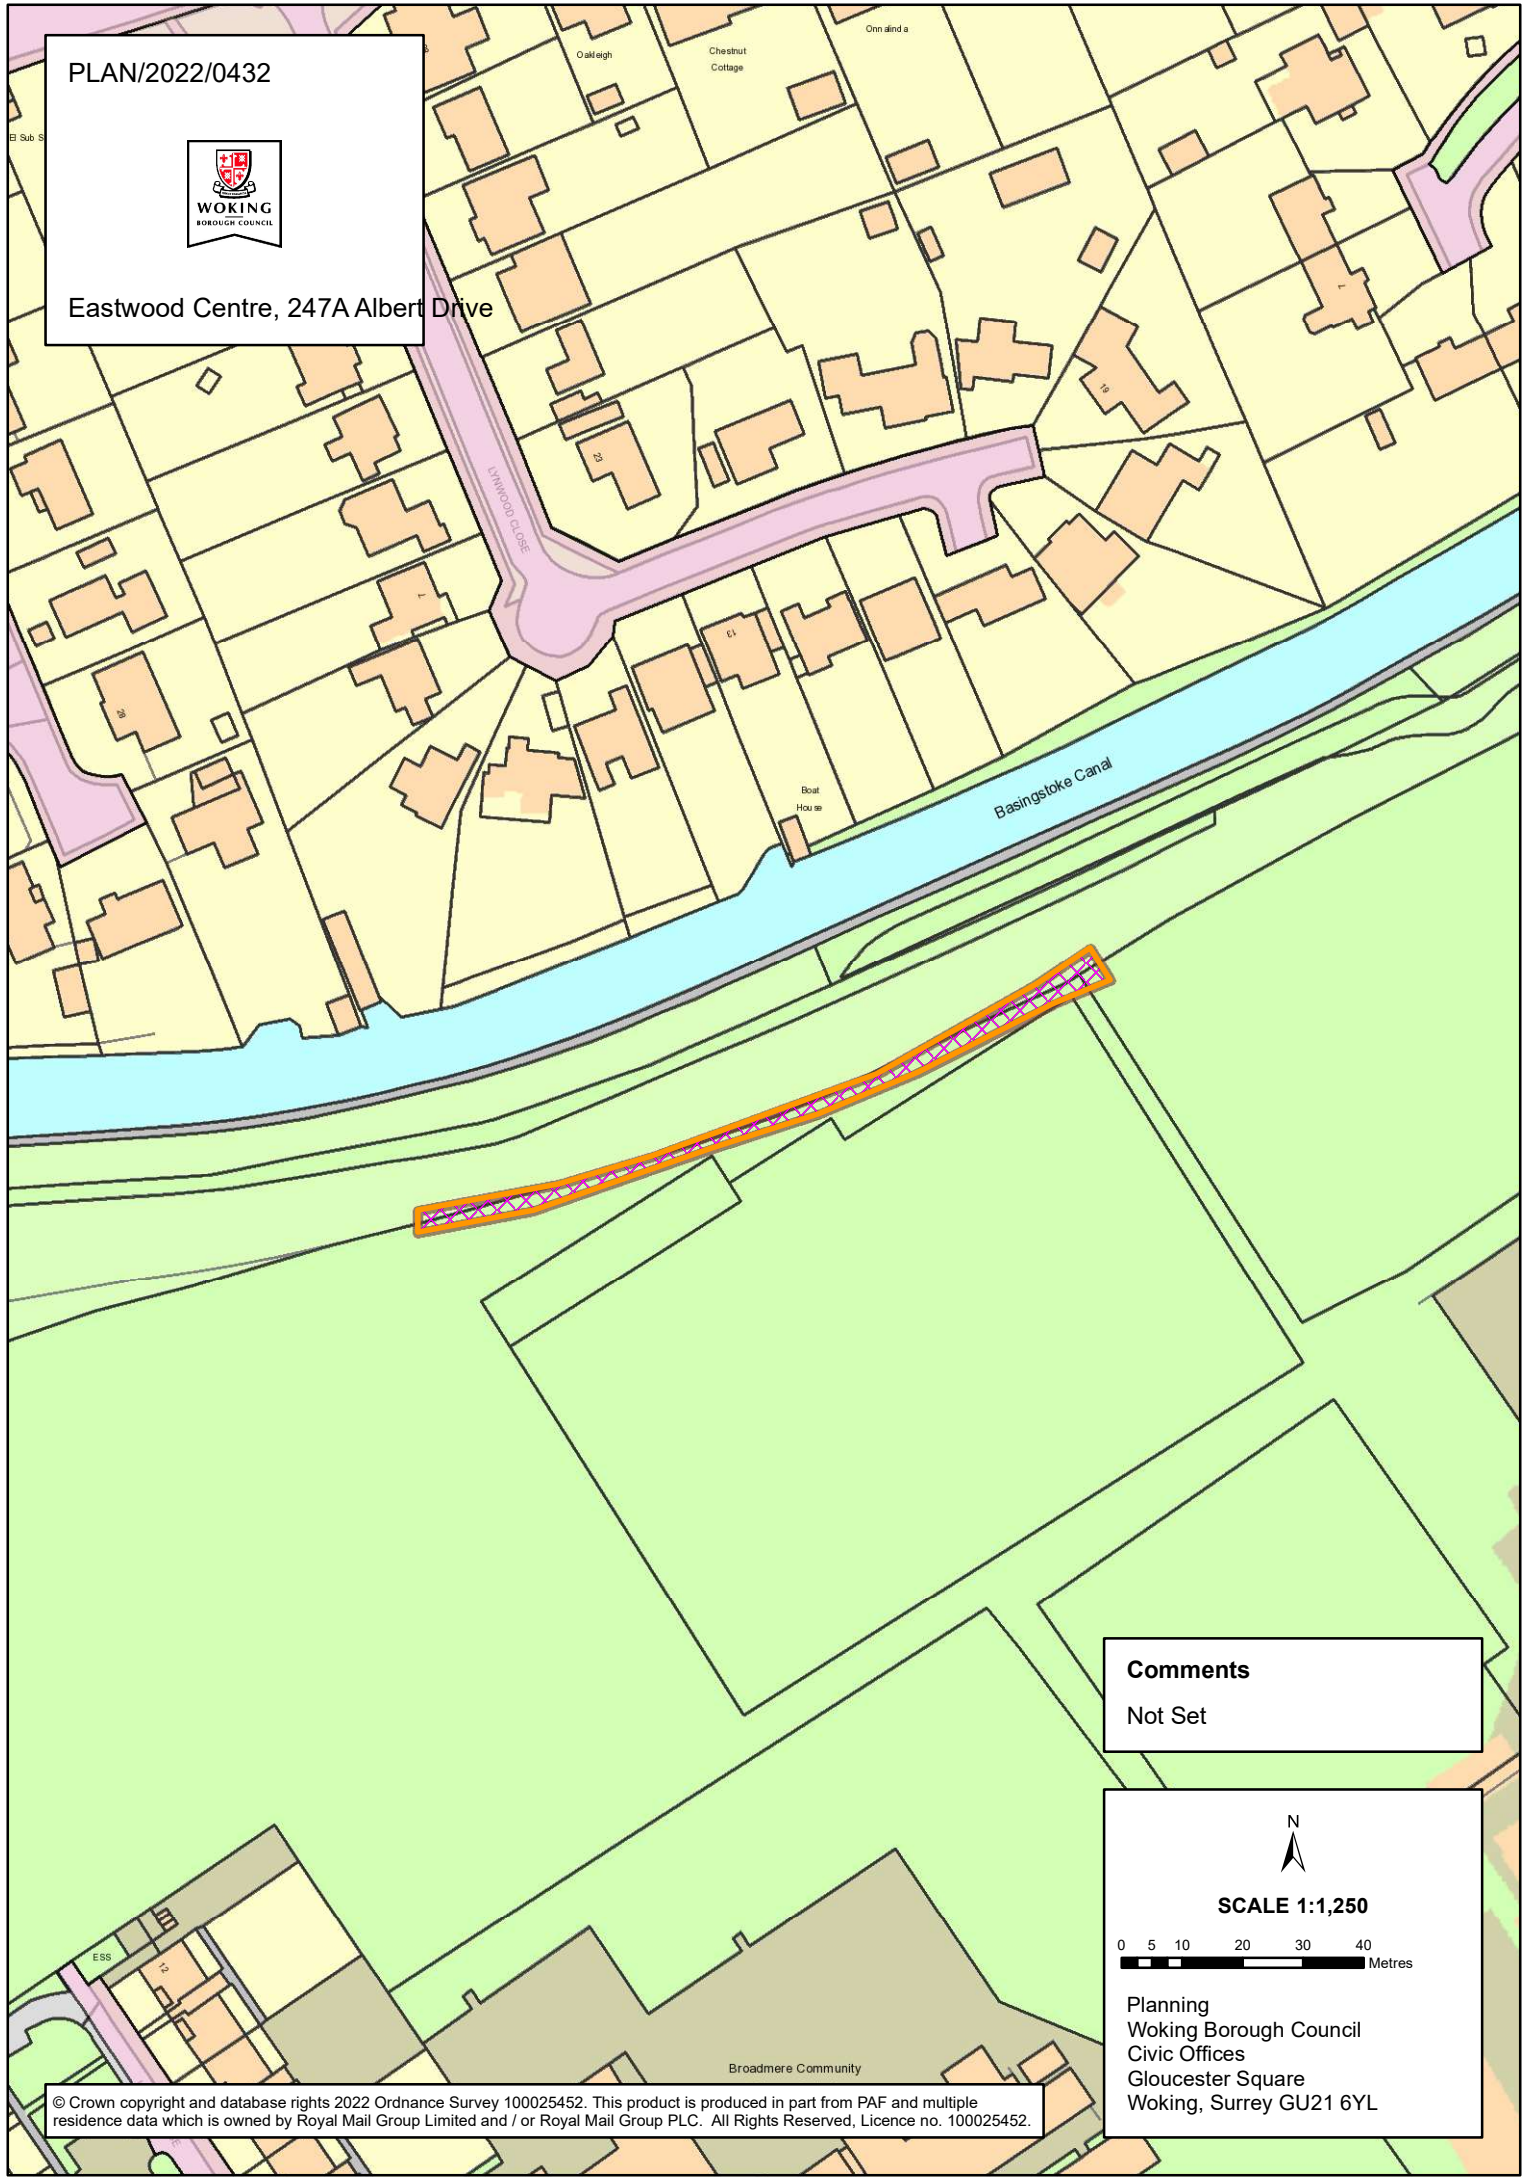

PLAN/2022/0432

Eastwood Centre, 247A Albert Drive

**Comments**  
Not Set

N  
SCALE 1:1,250  
0 5 10 20 30 40 Metres  
Planning  
Woking Borough Council  
Civic Offices  
Gloucester Square  
Woking, Surrey GU21 6YL