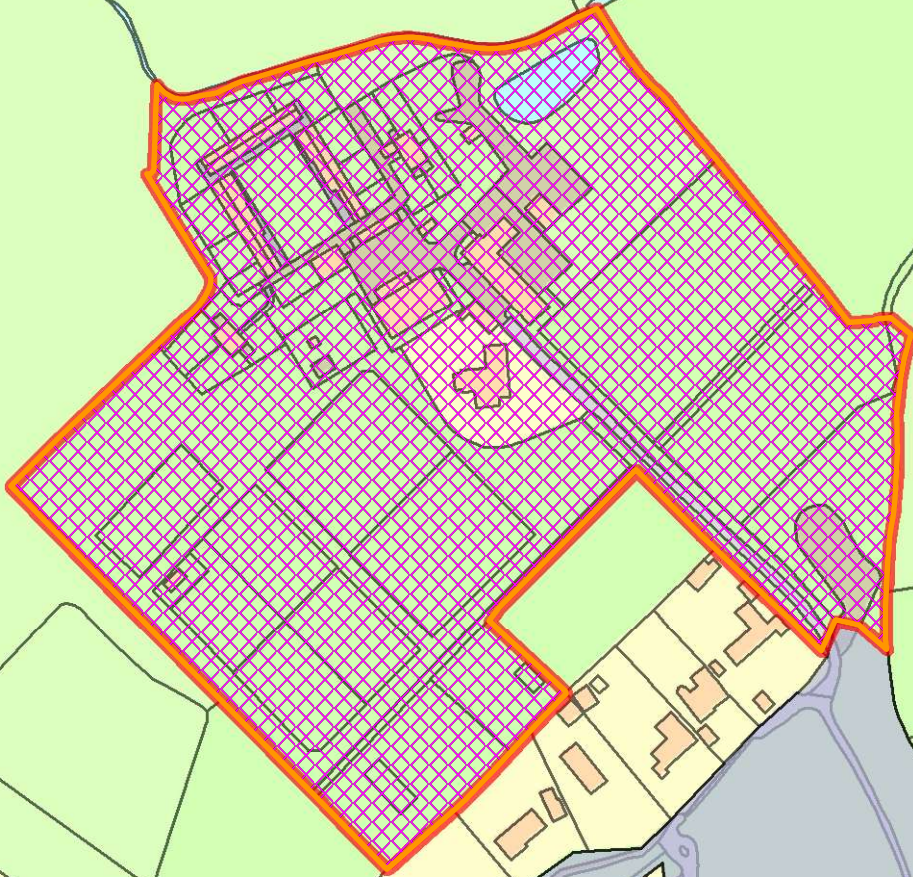

PLAN/2021/1223

Mink Farm Kennels

Comments

Not Set

SCALE 1:2,500

Planning
Woking Borough Council
Civic Offices
Gloucester Square
Woking, Surrey GU21 6YL