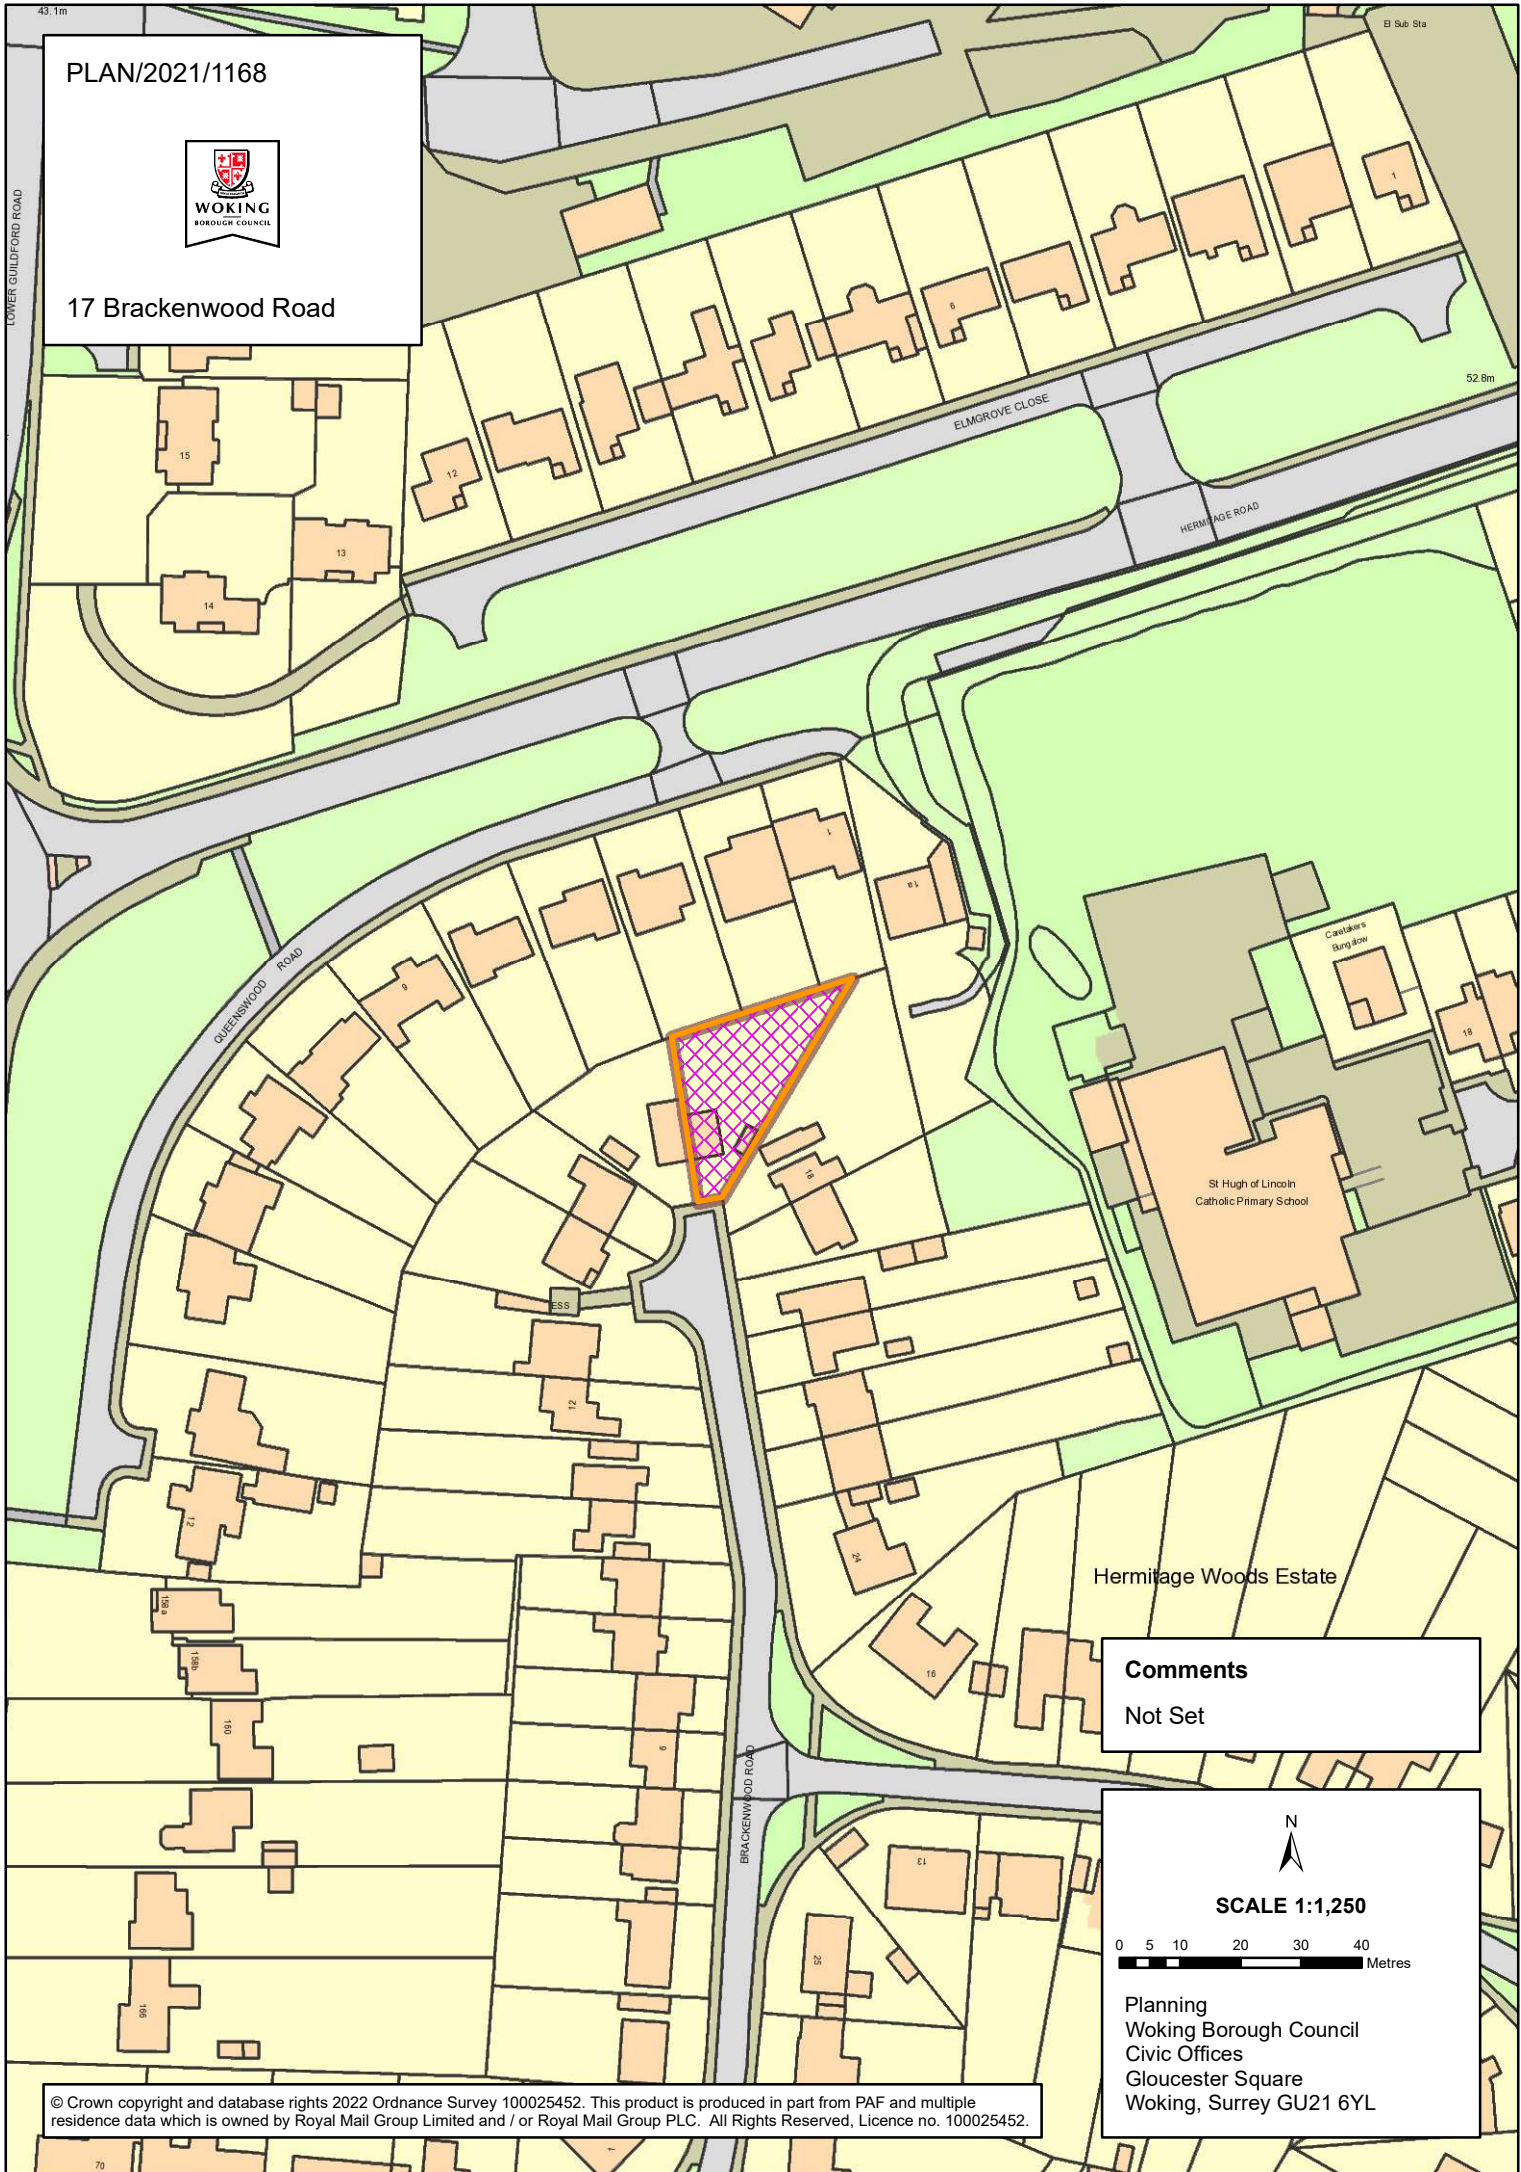

PLAN/2021/1168

17 Brackenwood Road

Comments
Not Set

N
SCALE 1:1,250
0 5 10 20 30 40 Metres
Planning
Woking Borough Council
Civic Offices
Gloucester Square
Woking, Surrey GU21 6YL