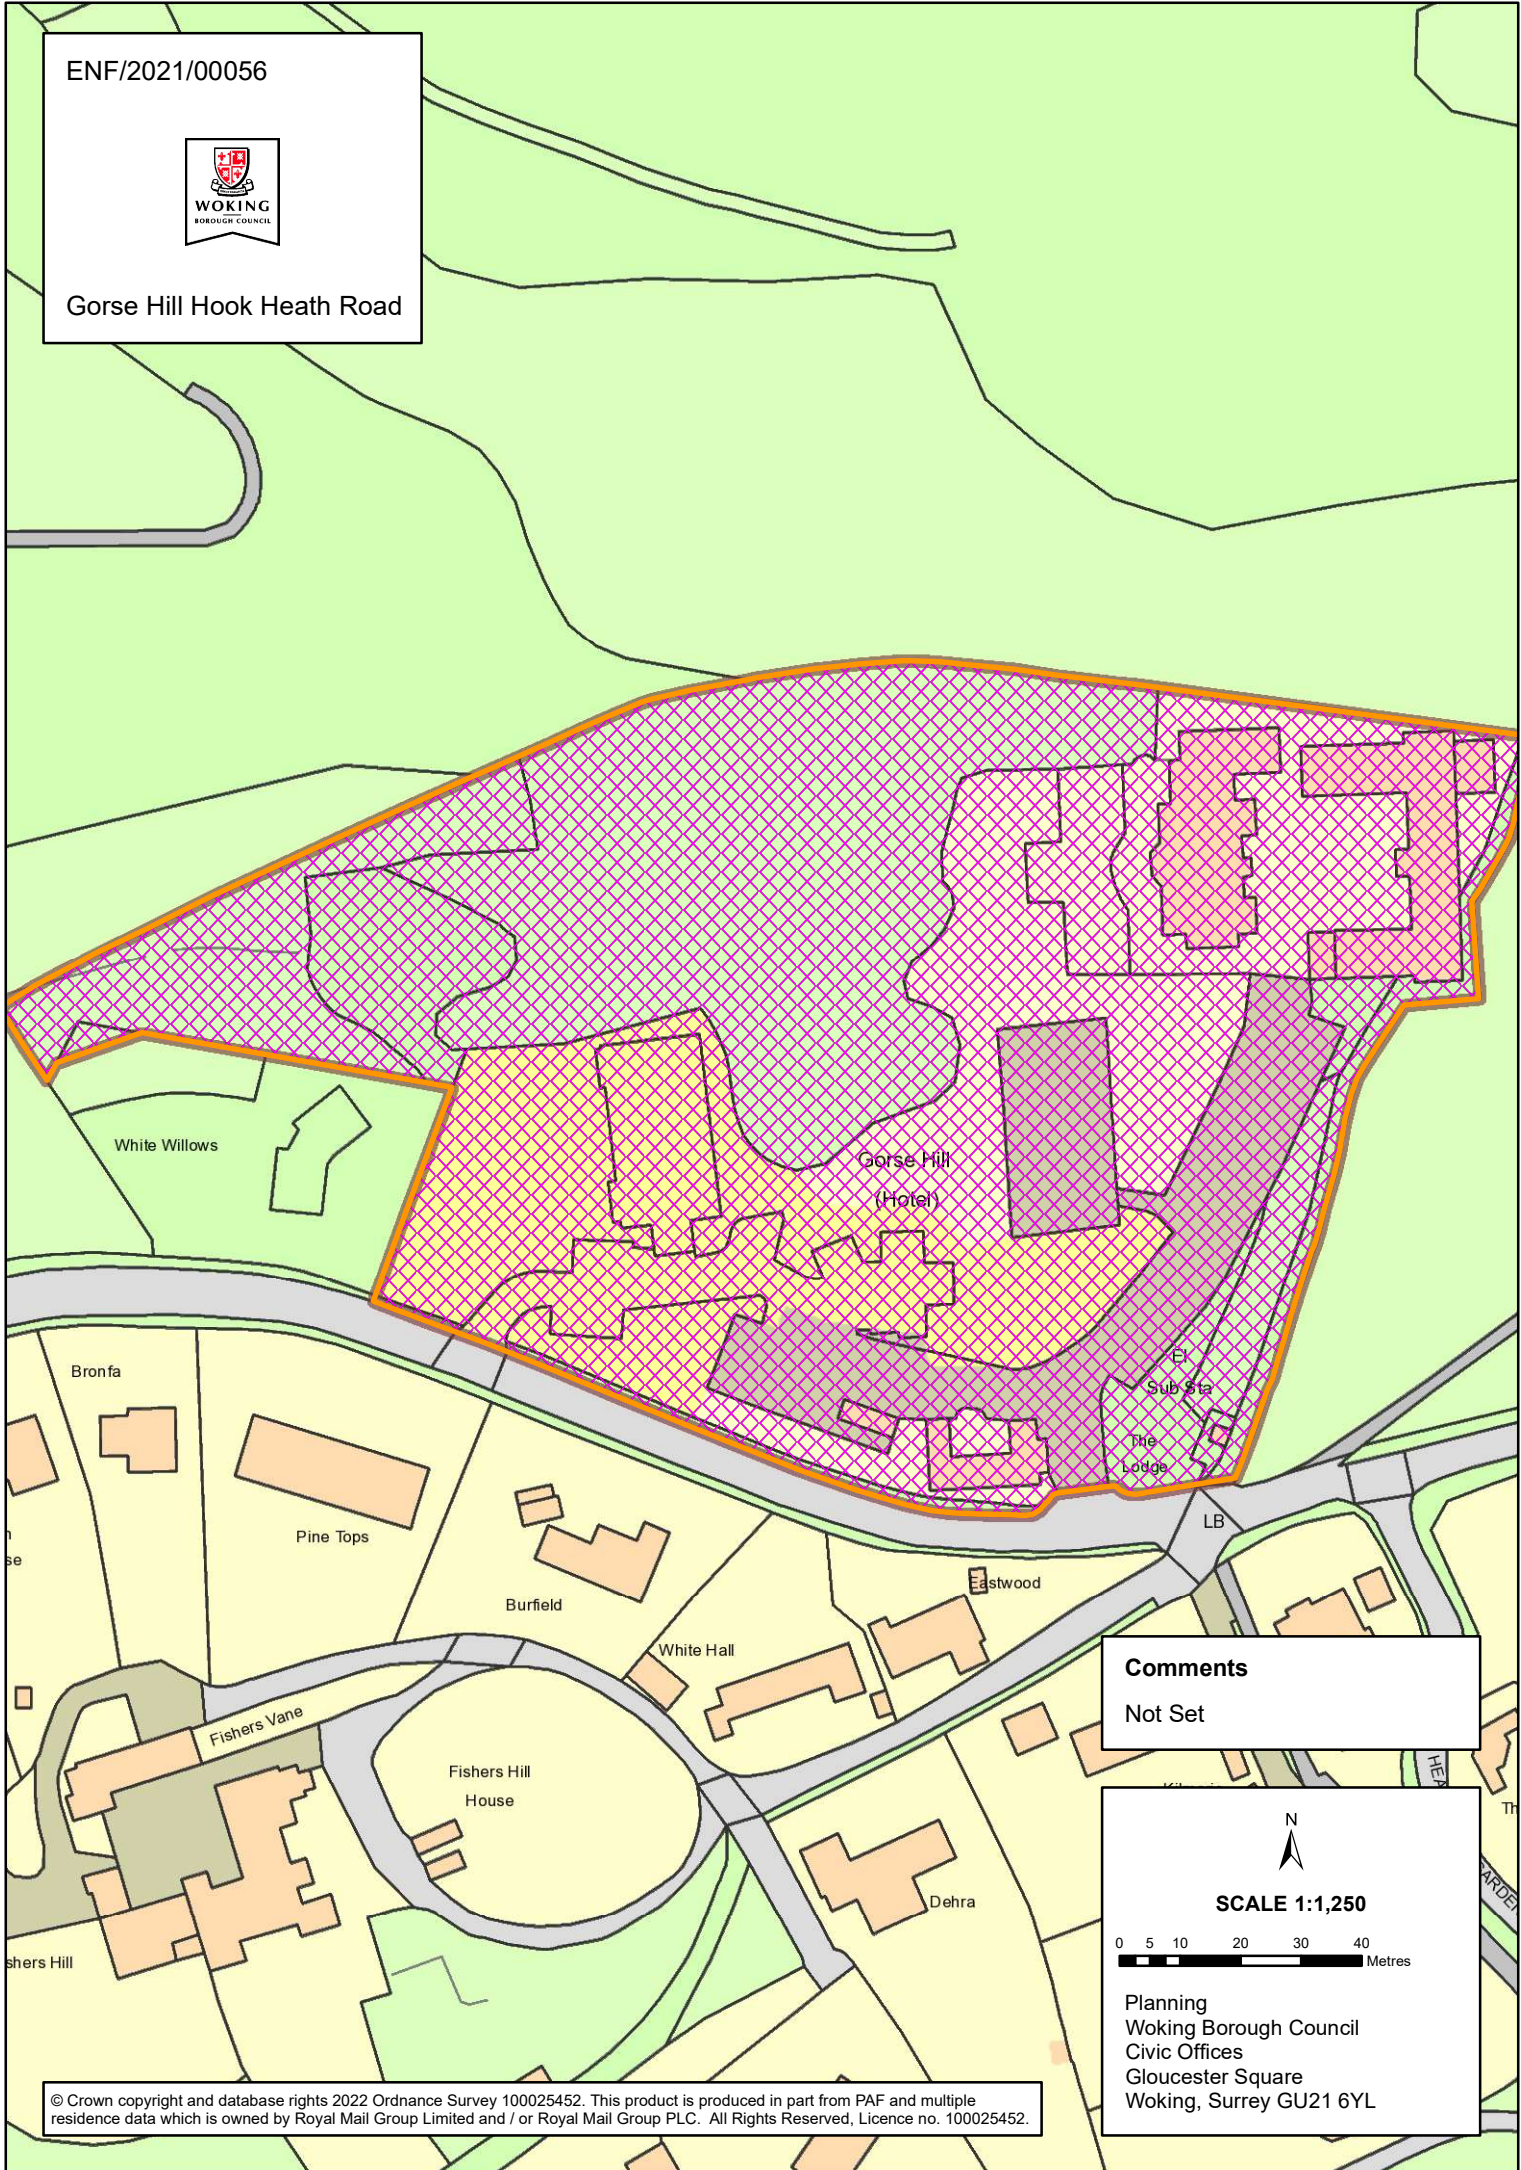

ENF/2021/00056

Gorse Hill Hook Heath Road

Comments
Not Set

N
SCALE 1:1,250
0 5 10 20 30 40 Metres
Planning
Woking Borough Council
Civic Offices
Gloucester Square
Woking, Surrey GU21 6YL