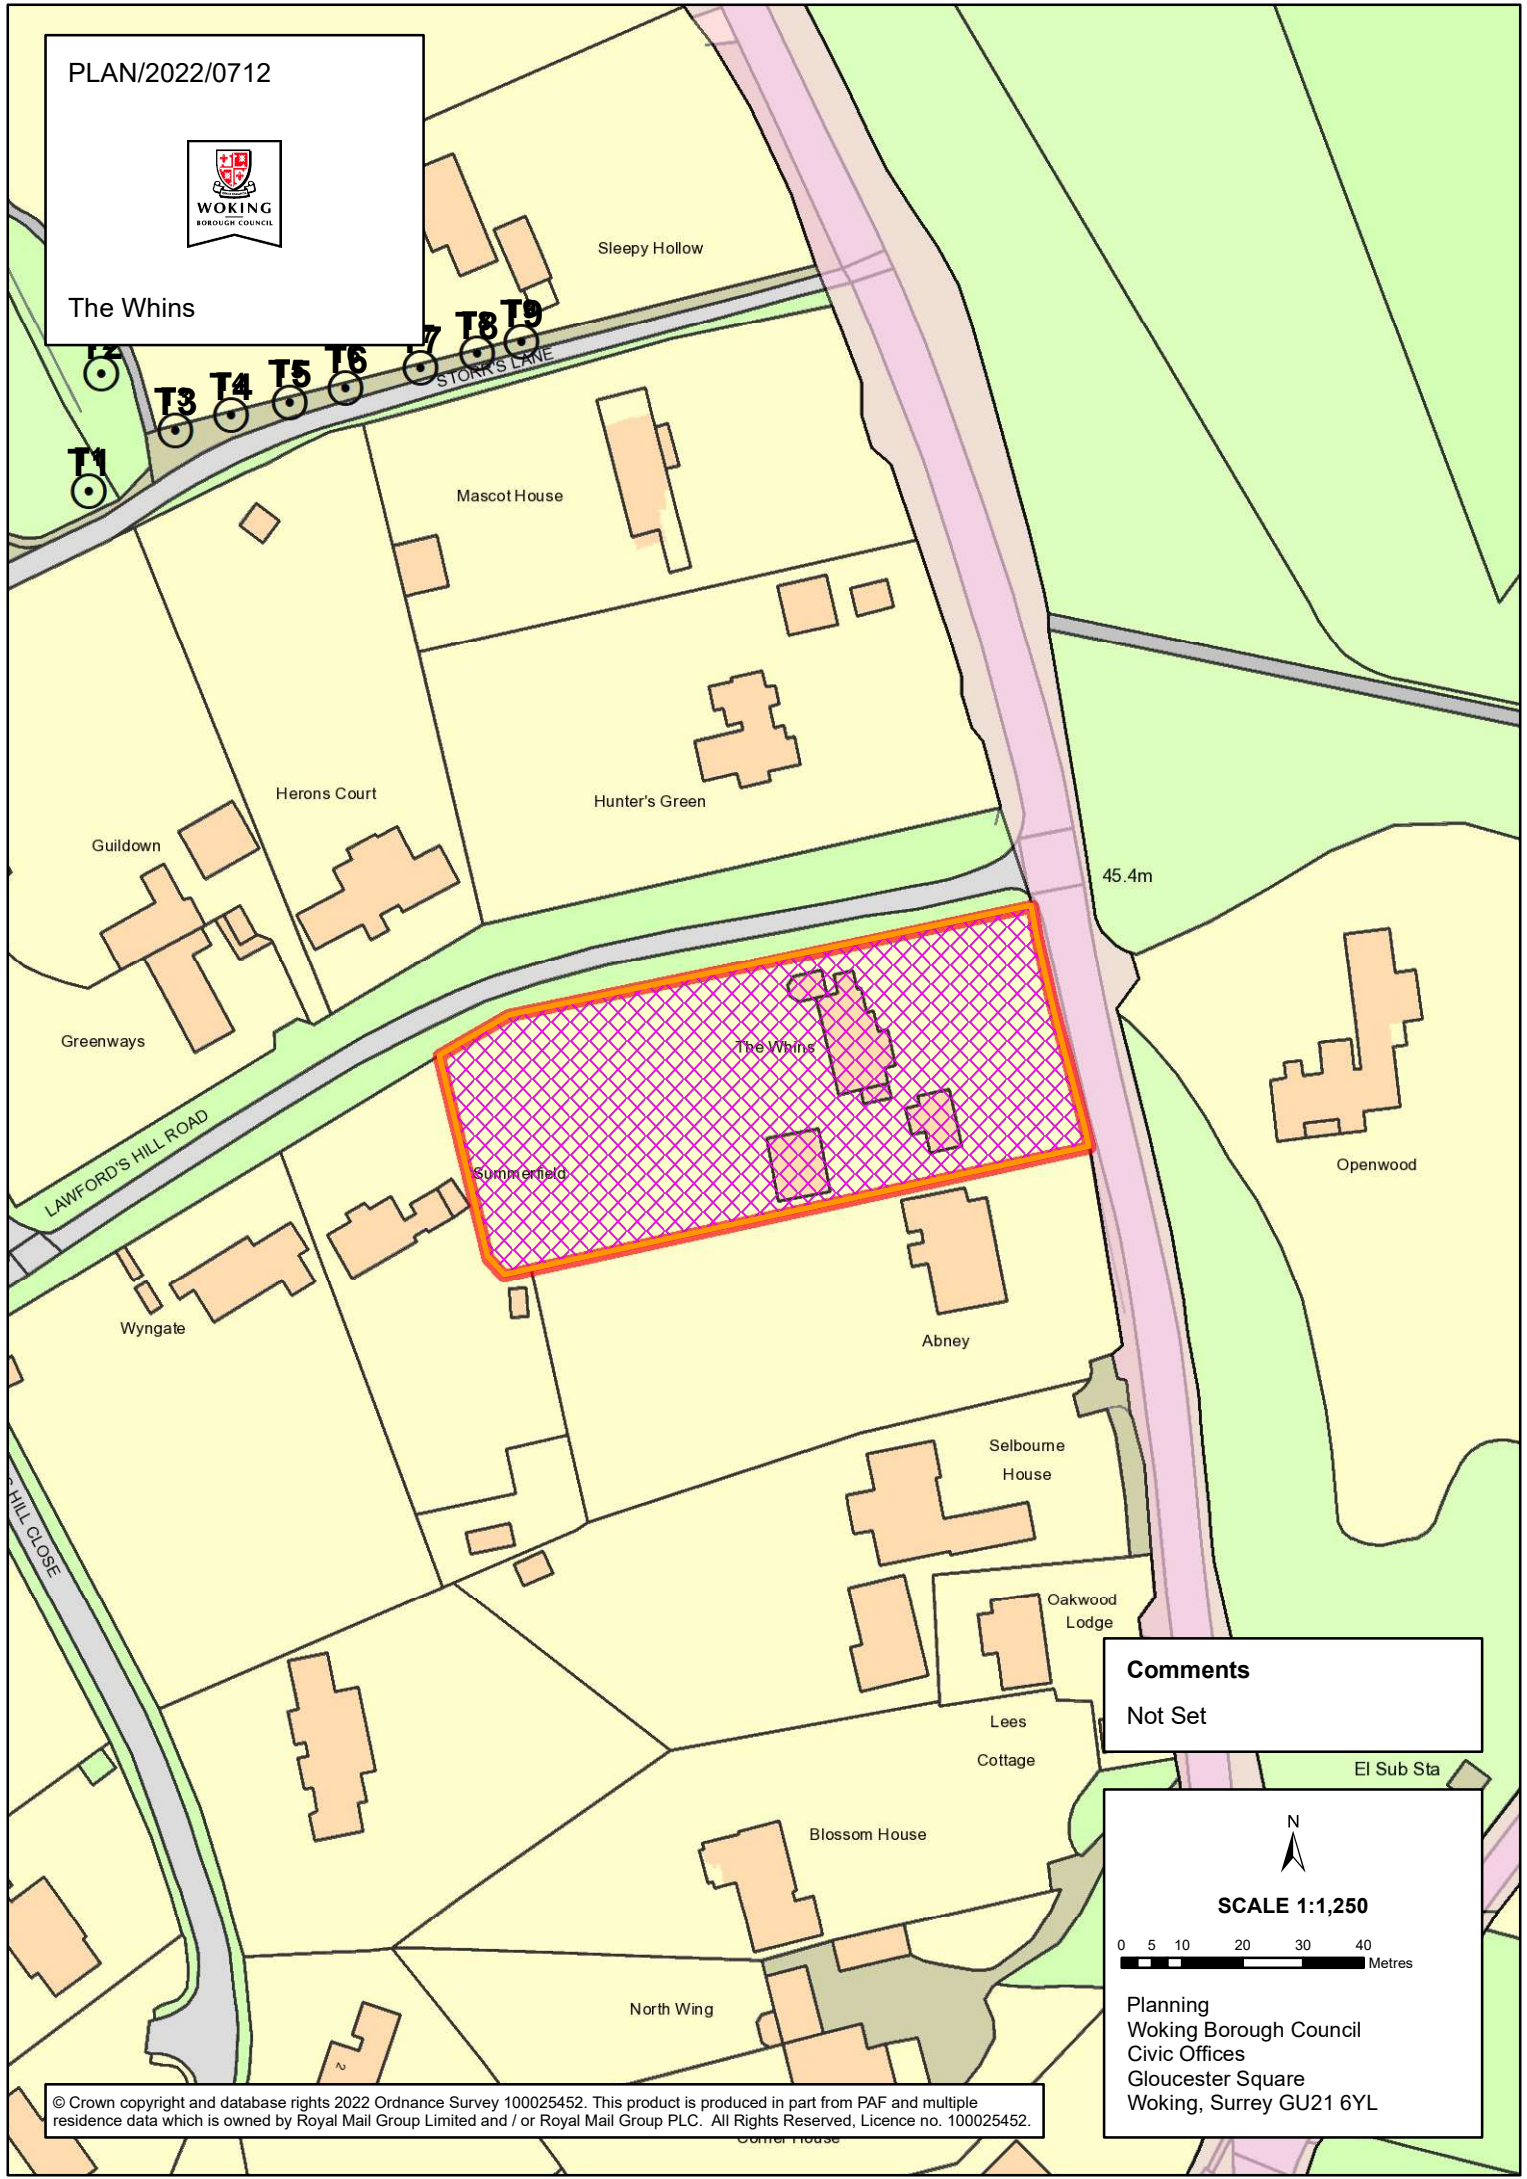

PLAN/2022/0712

The Whins

Comments
Not Set

N

SCALE 1:1,250

0 5 10 20 30 40 Metres

Planning
Woking Borough Council
Civic Offices
Gloucester Square
Woking, Surrey GU21 6YL