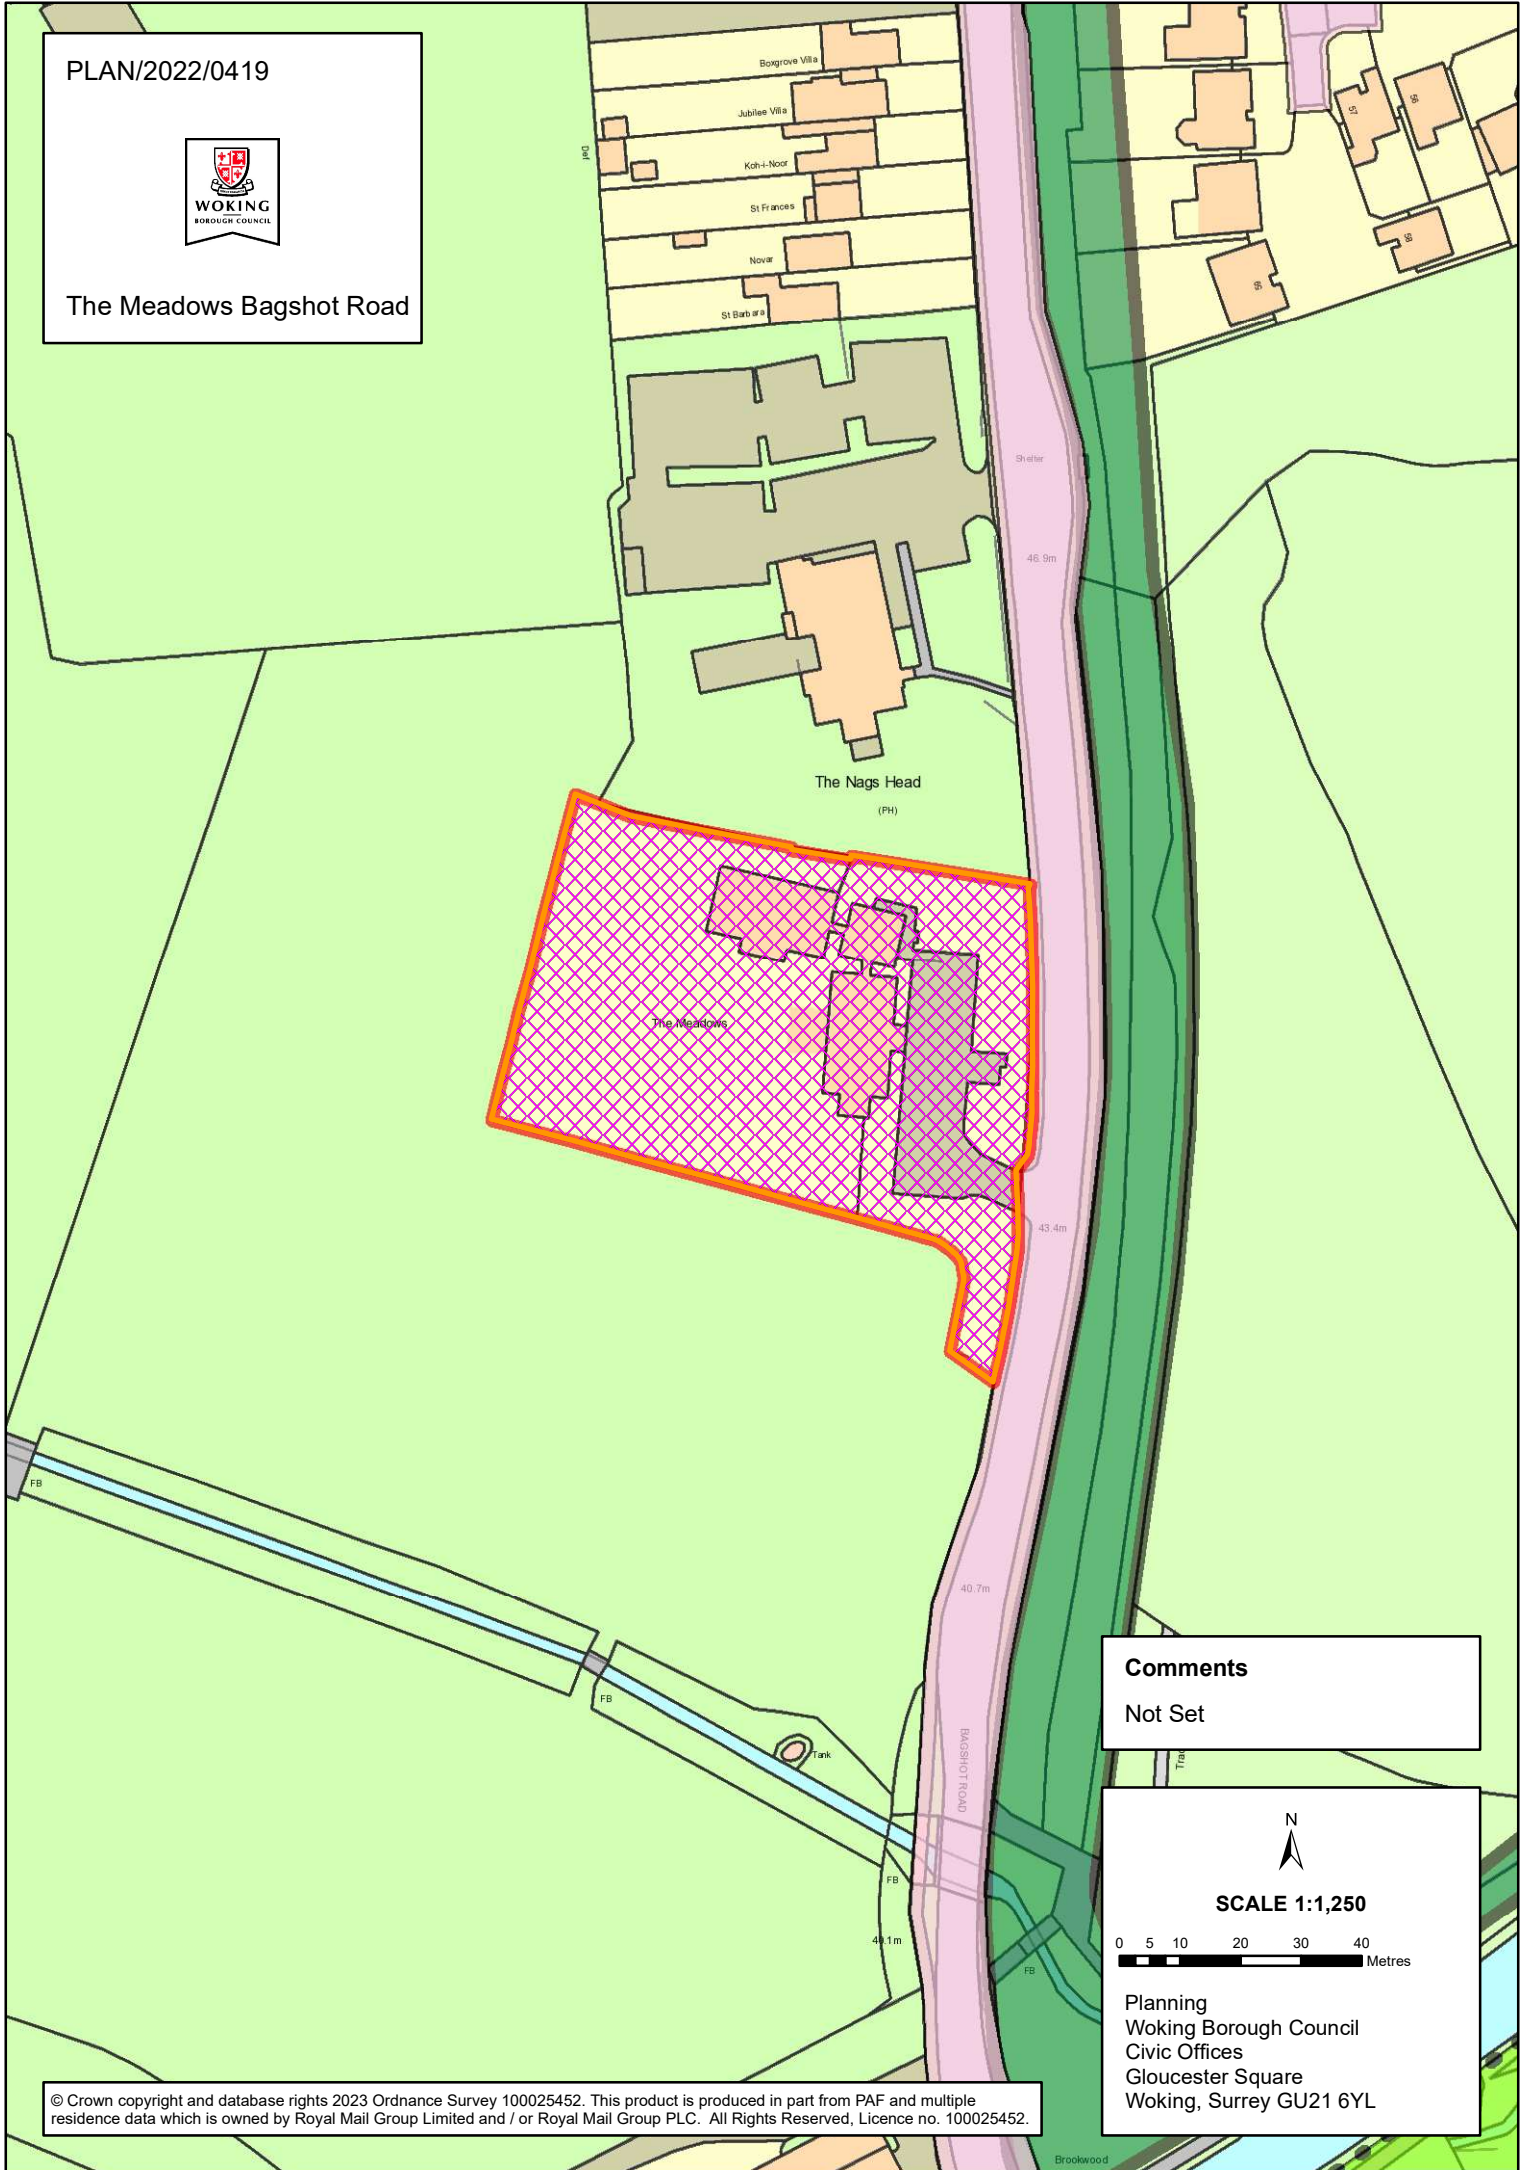

PLAN/2022/0419

The Meadows Bagshot Road

Comments
Not Set

N

SCALE 1:1,250

0 5 10 20 30 40 Metres

Planning
Woking Borough Council
Civic Offices
Gloucester Square
Woking, Surrey GU21 6YL