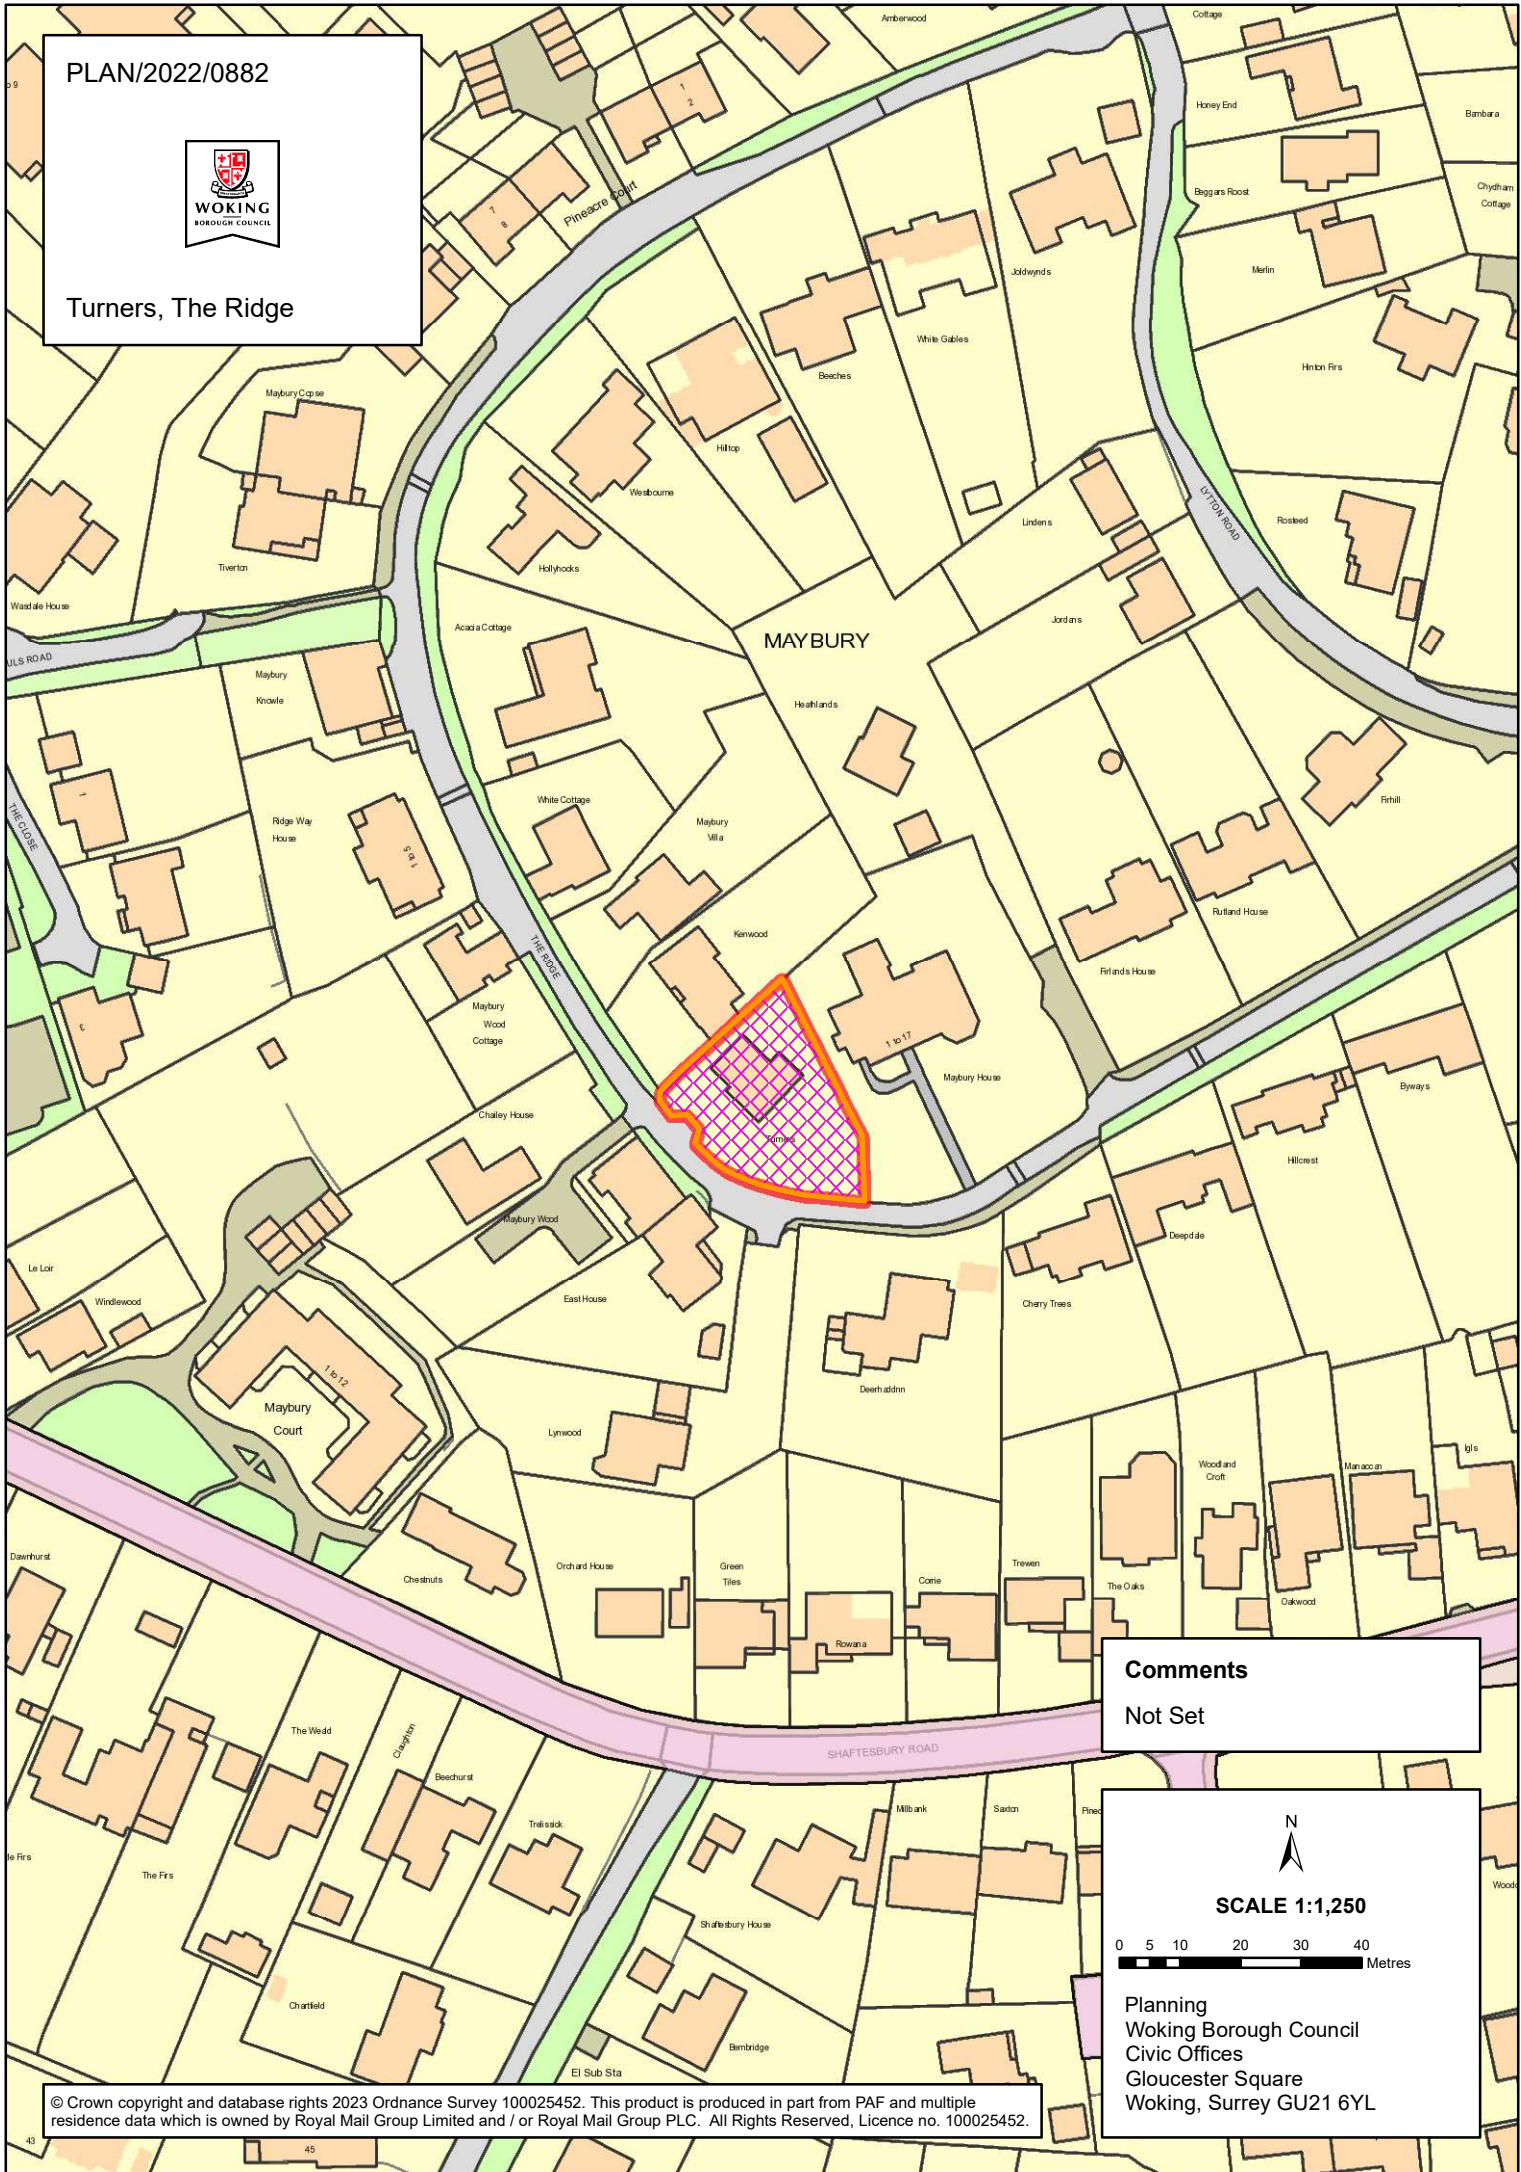

PLAN/2022/0882

Turners, The Ridge

**Comments**  
Not Set

N  
SCALE 1:1,250  
0 5 10 20 30 40 Metres

Planning  
Woking Borough Council  
Civic Offices  
Gloucester Square  
Woking, Surrey GU21 6YL