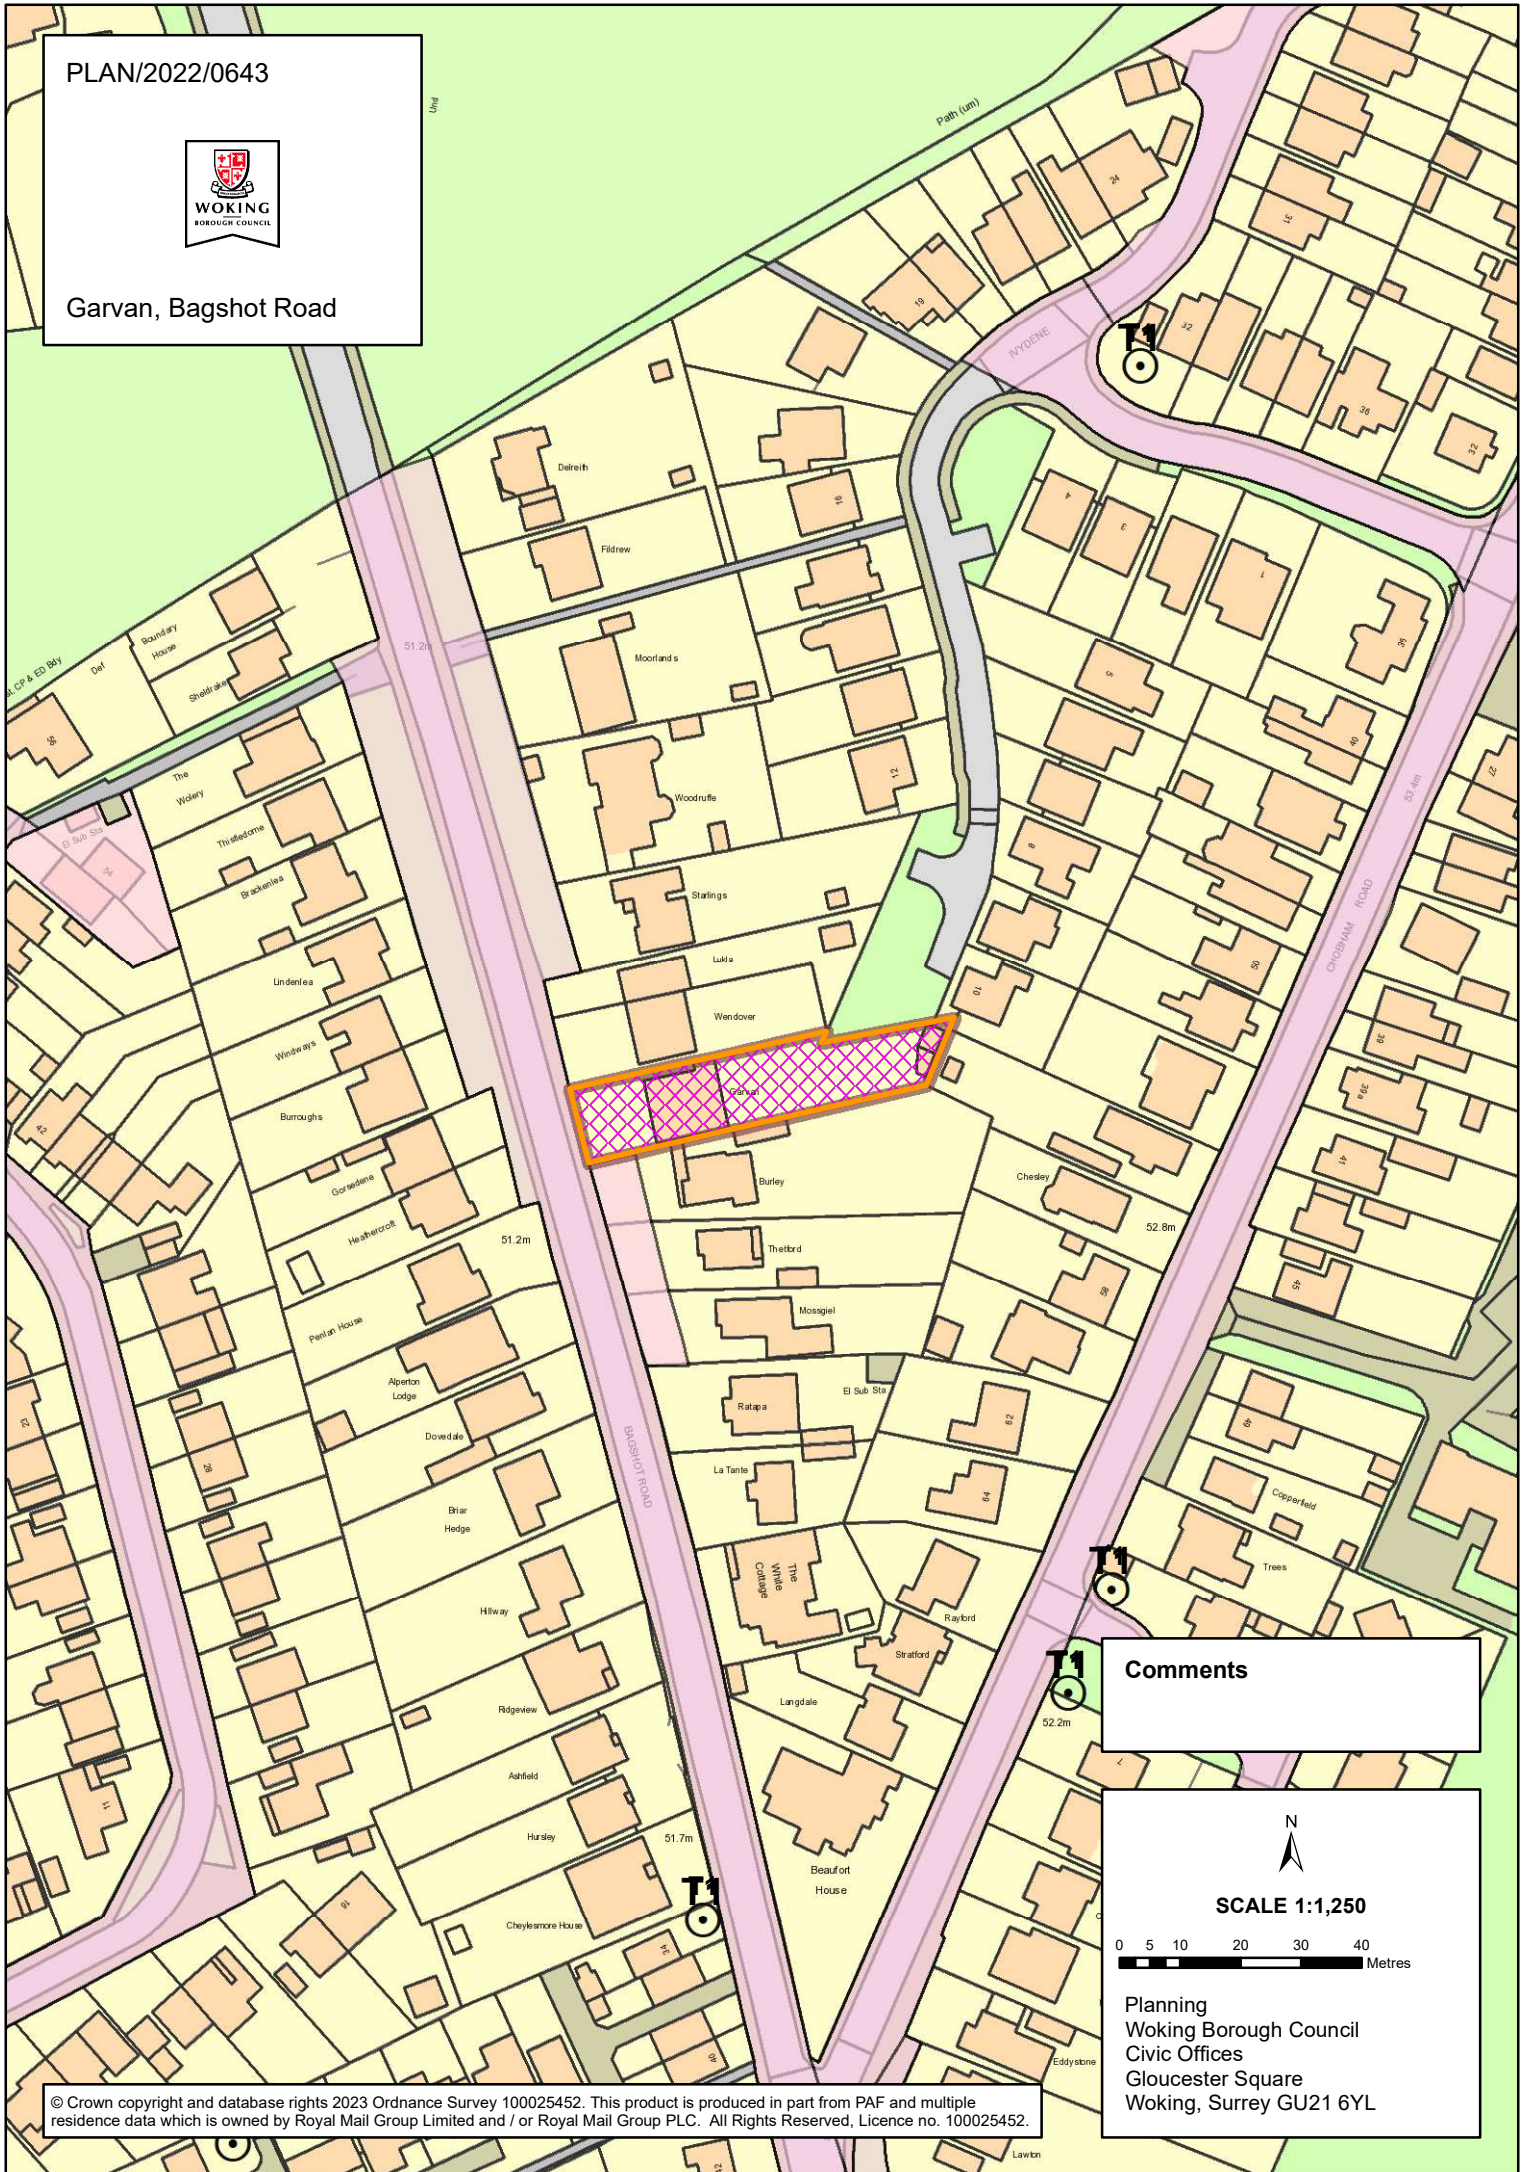

PLAN/2022/0643

Garvan, Bagshot Road

Comments

N

SCALE 1:1,250

0 5 10 20 30 40 Metres

Planning
Woking Borough Council
Civic Offices
Gloucester Square
Woking, Surrey GU21 6YL