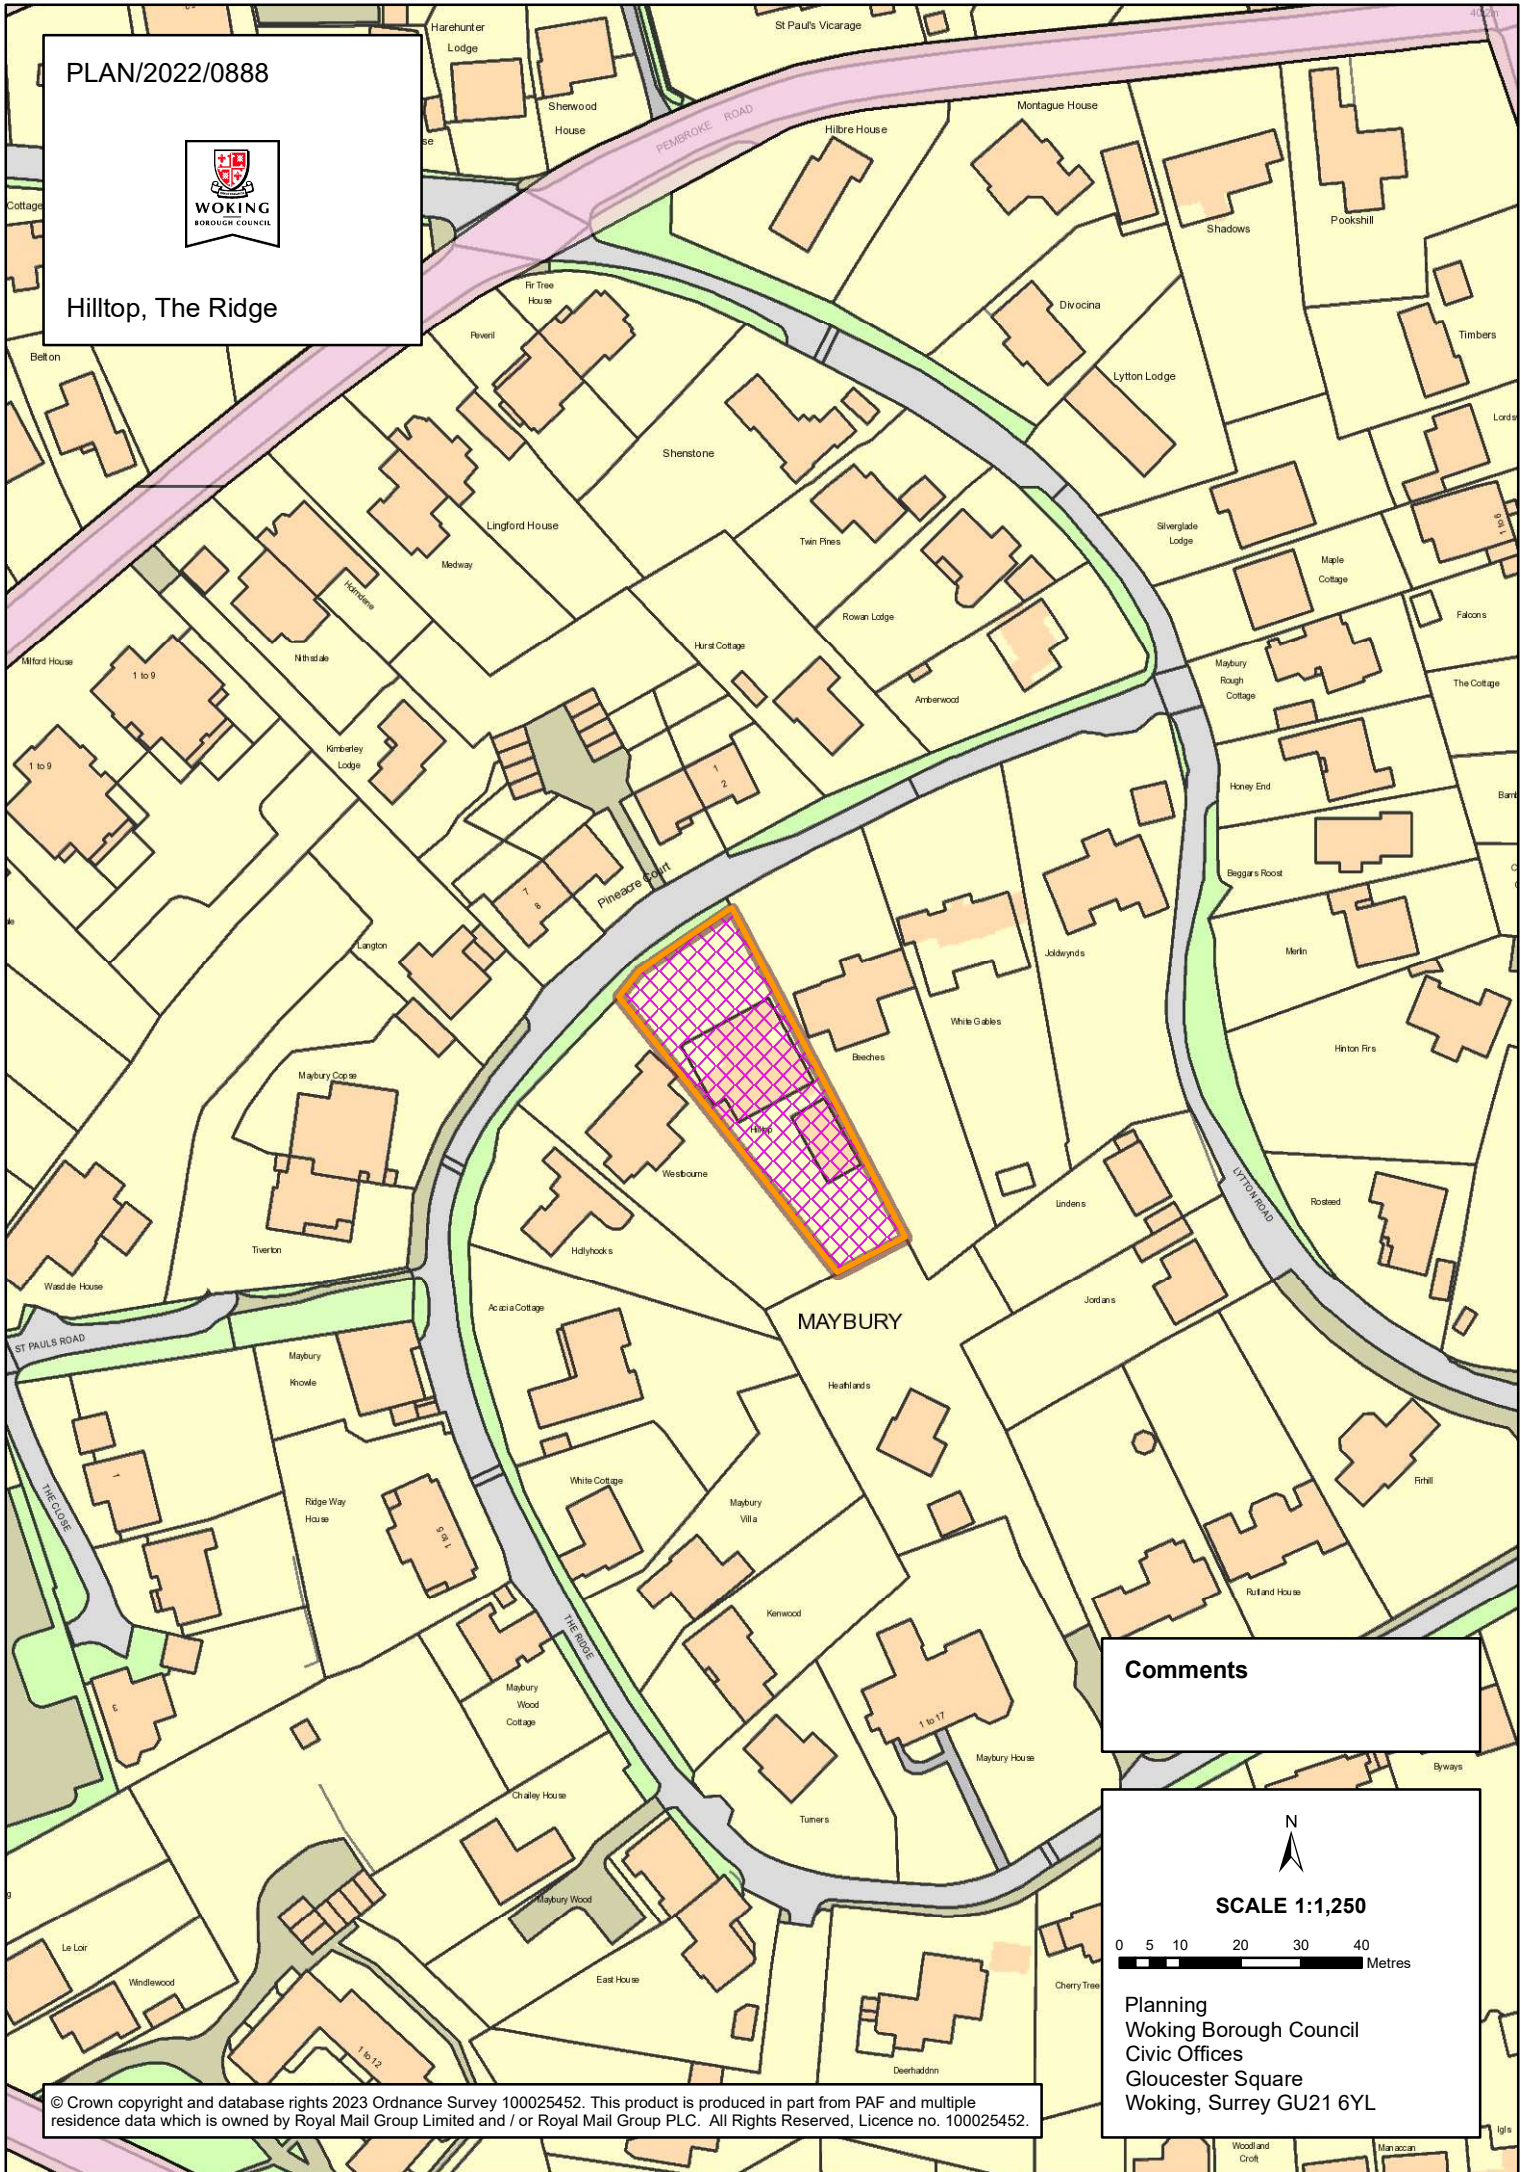

PLAN/2022/0888

Hilltop, The Ridge

Comments

SCALE 1:1,250

Planning
Woking Borough Council
Civic Offices
Gloucester Square
Woking, Surrey GU21 6YL