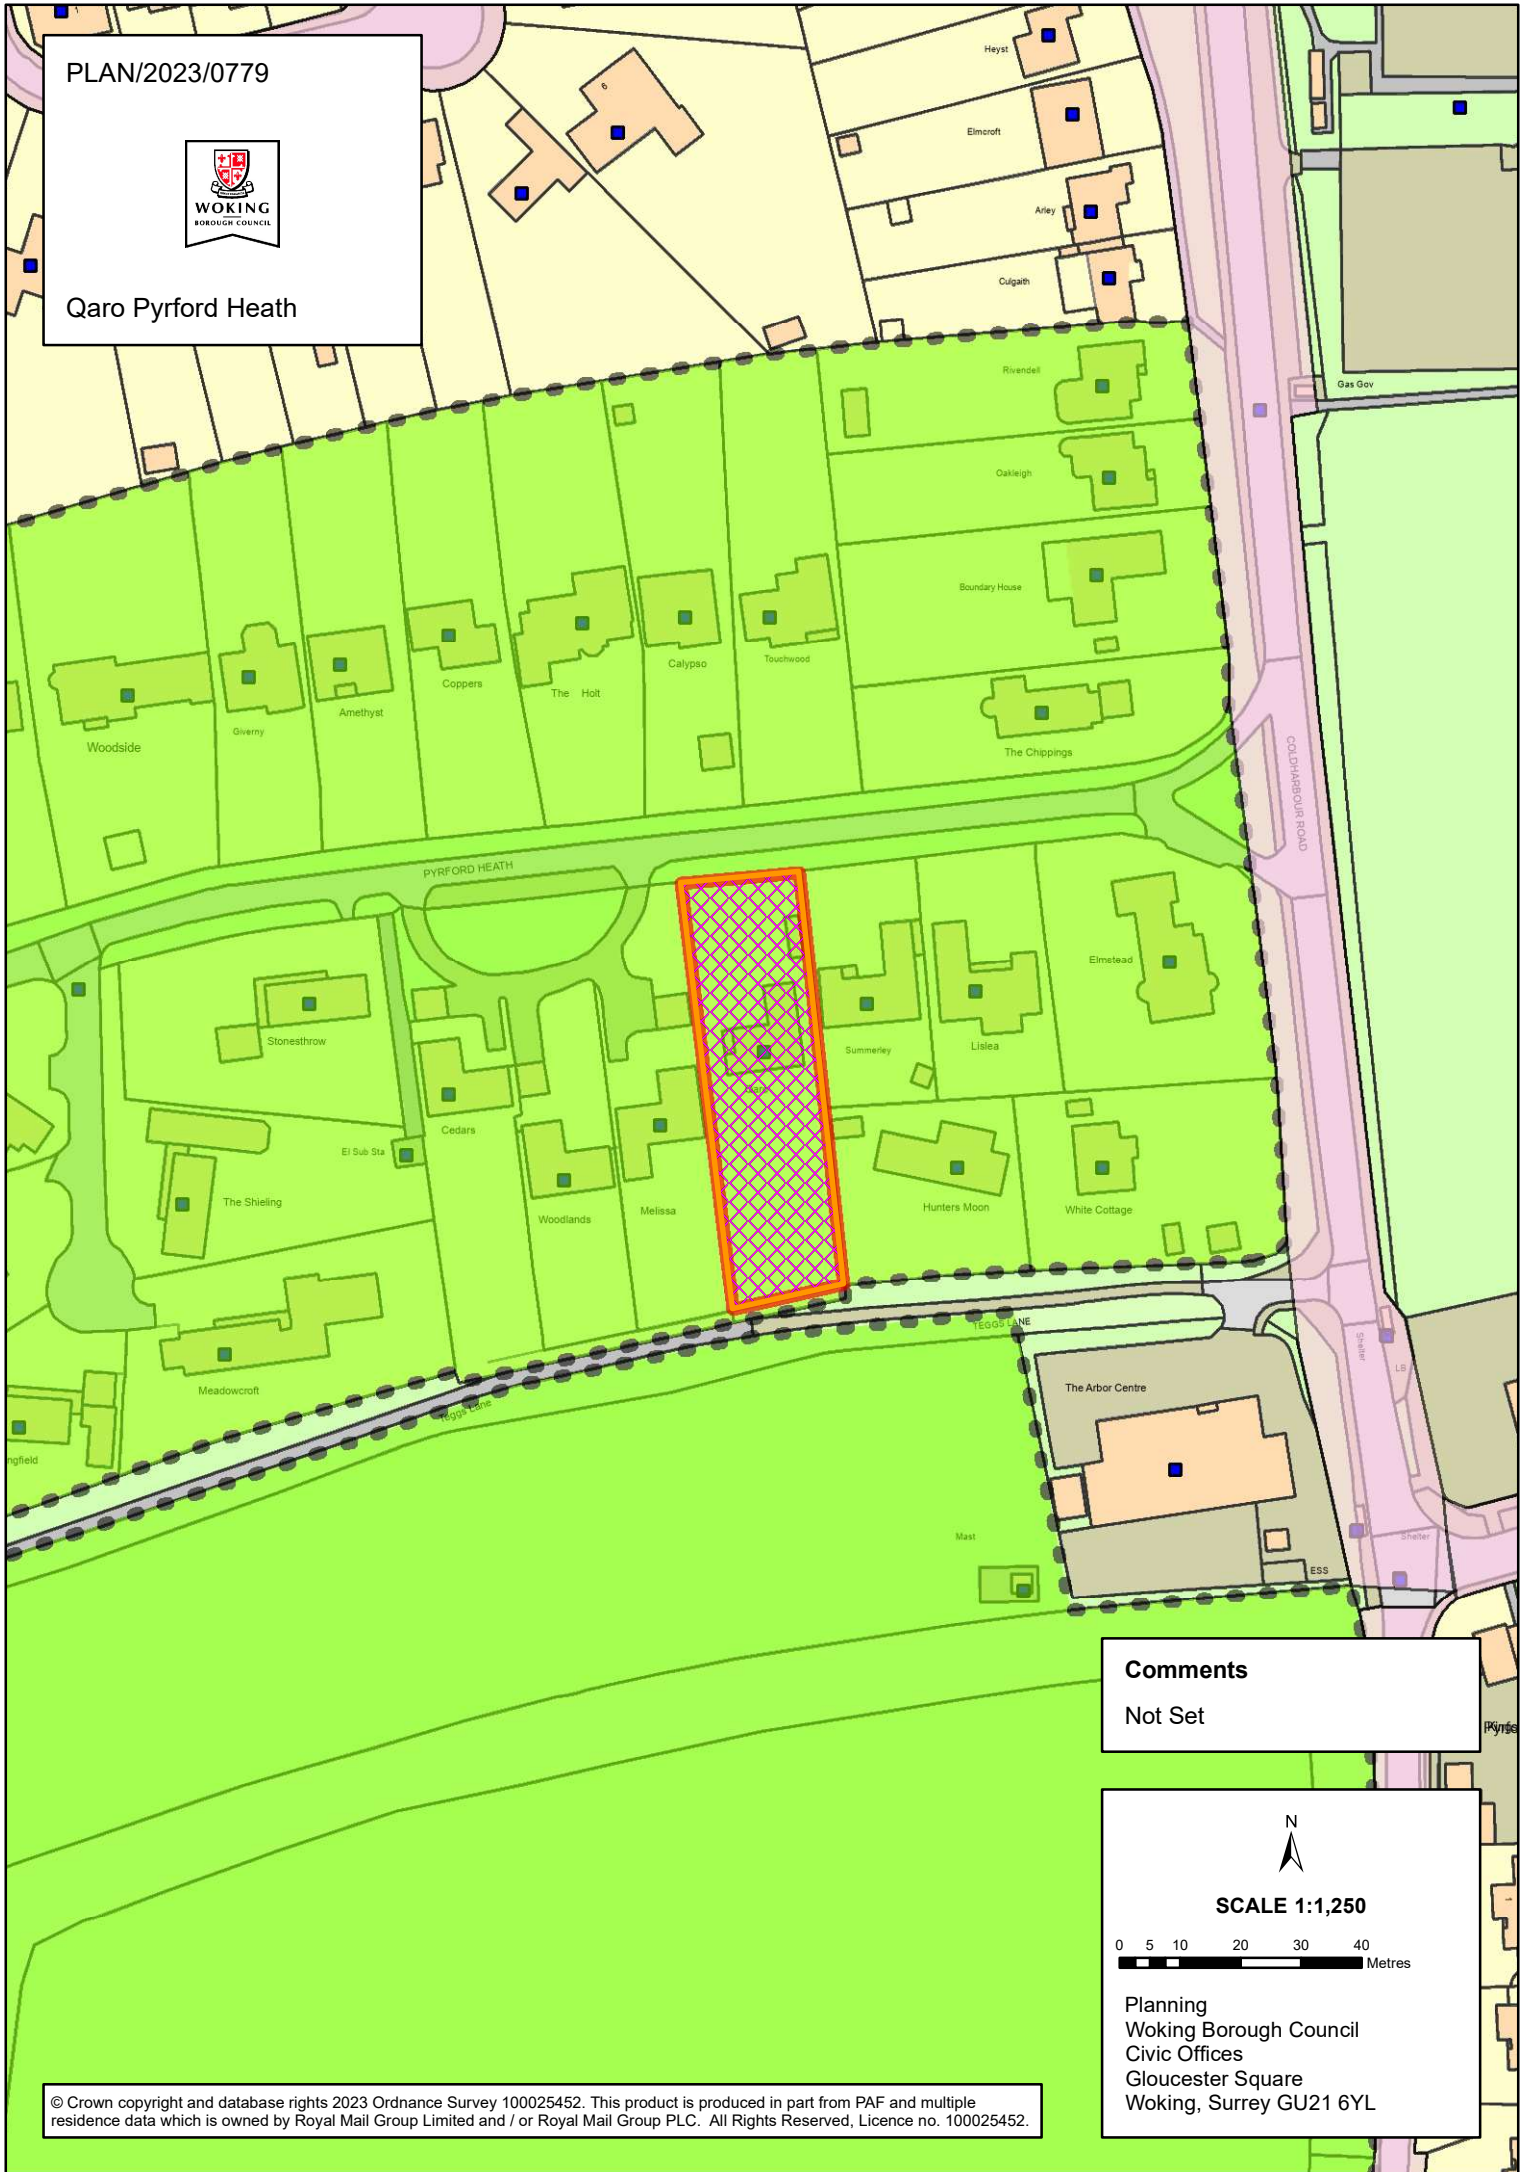

PLAN/2023/0779

Qaro Pyrford Heath

Comments
Not Set

N
SCALE 1:1,250
0 5 10 20 30 40 Metres

Planning
Woking Borough Council
Civic Offices
Gloucester Square
Woking, Surrey GU21 6YL