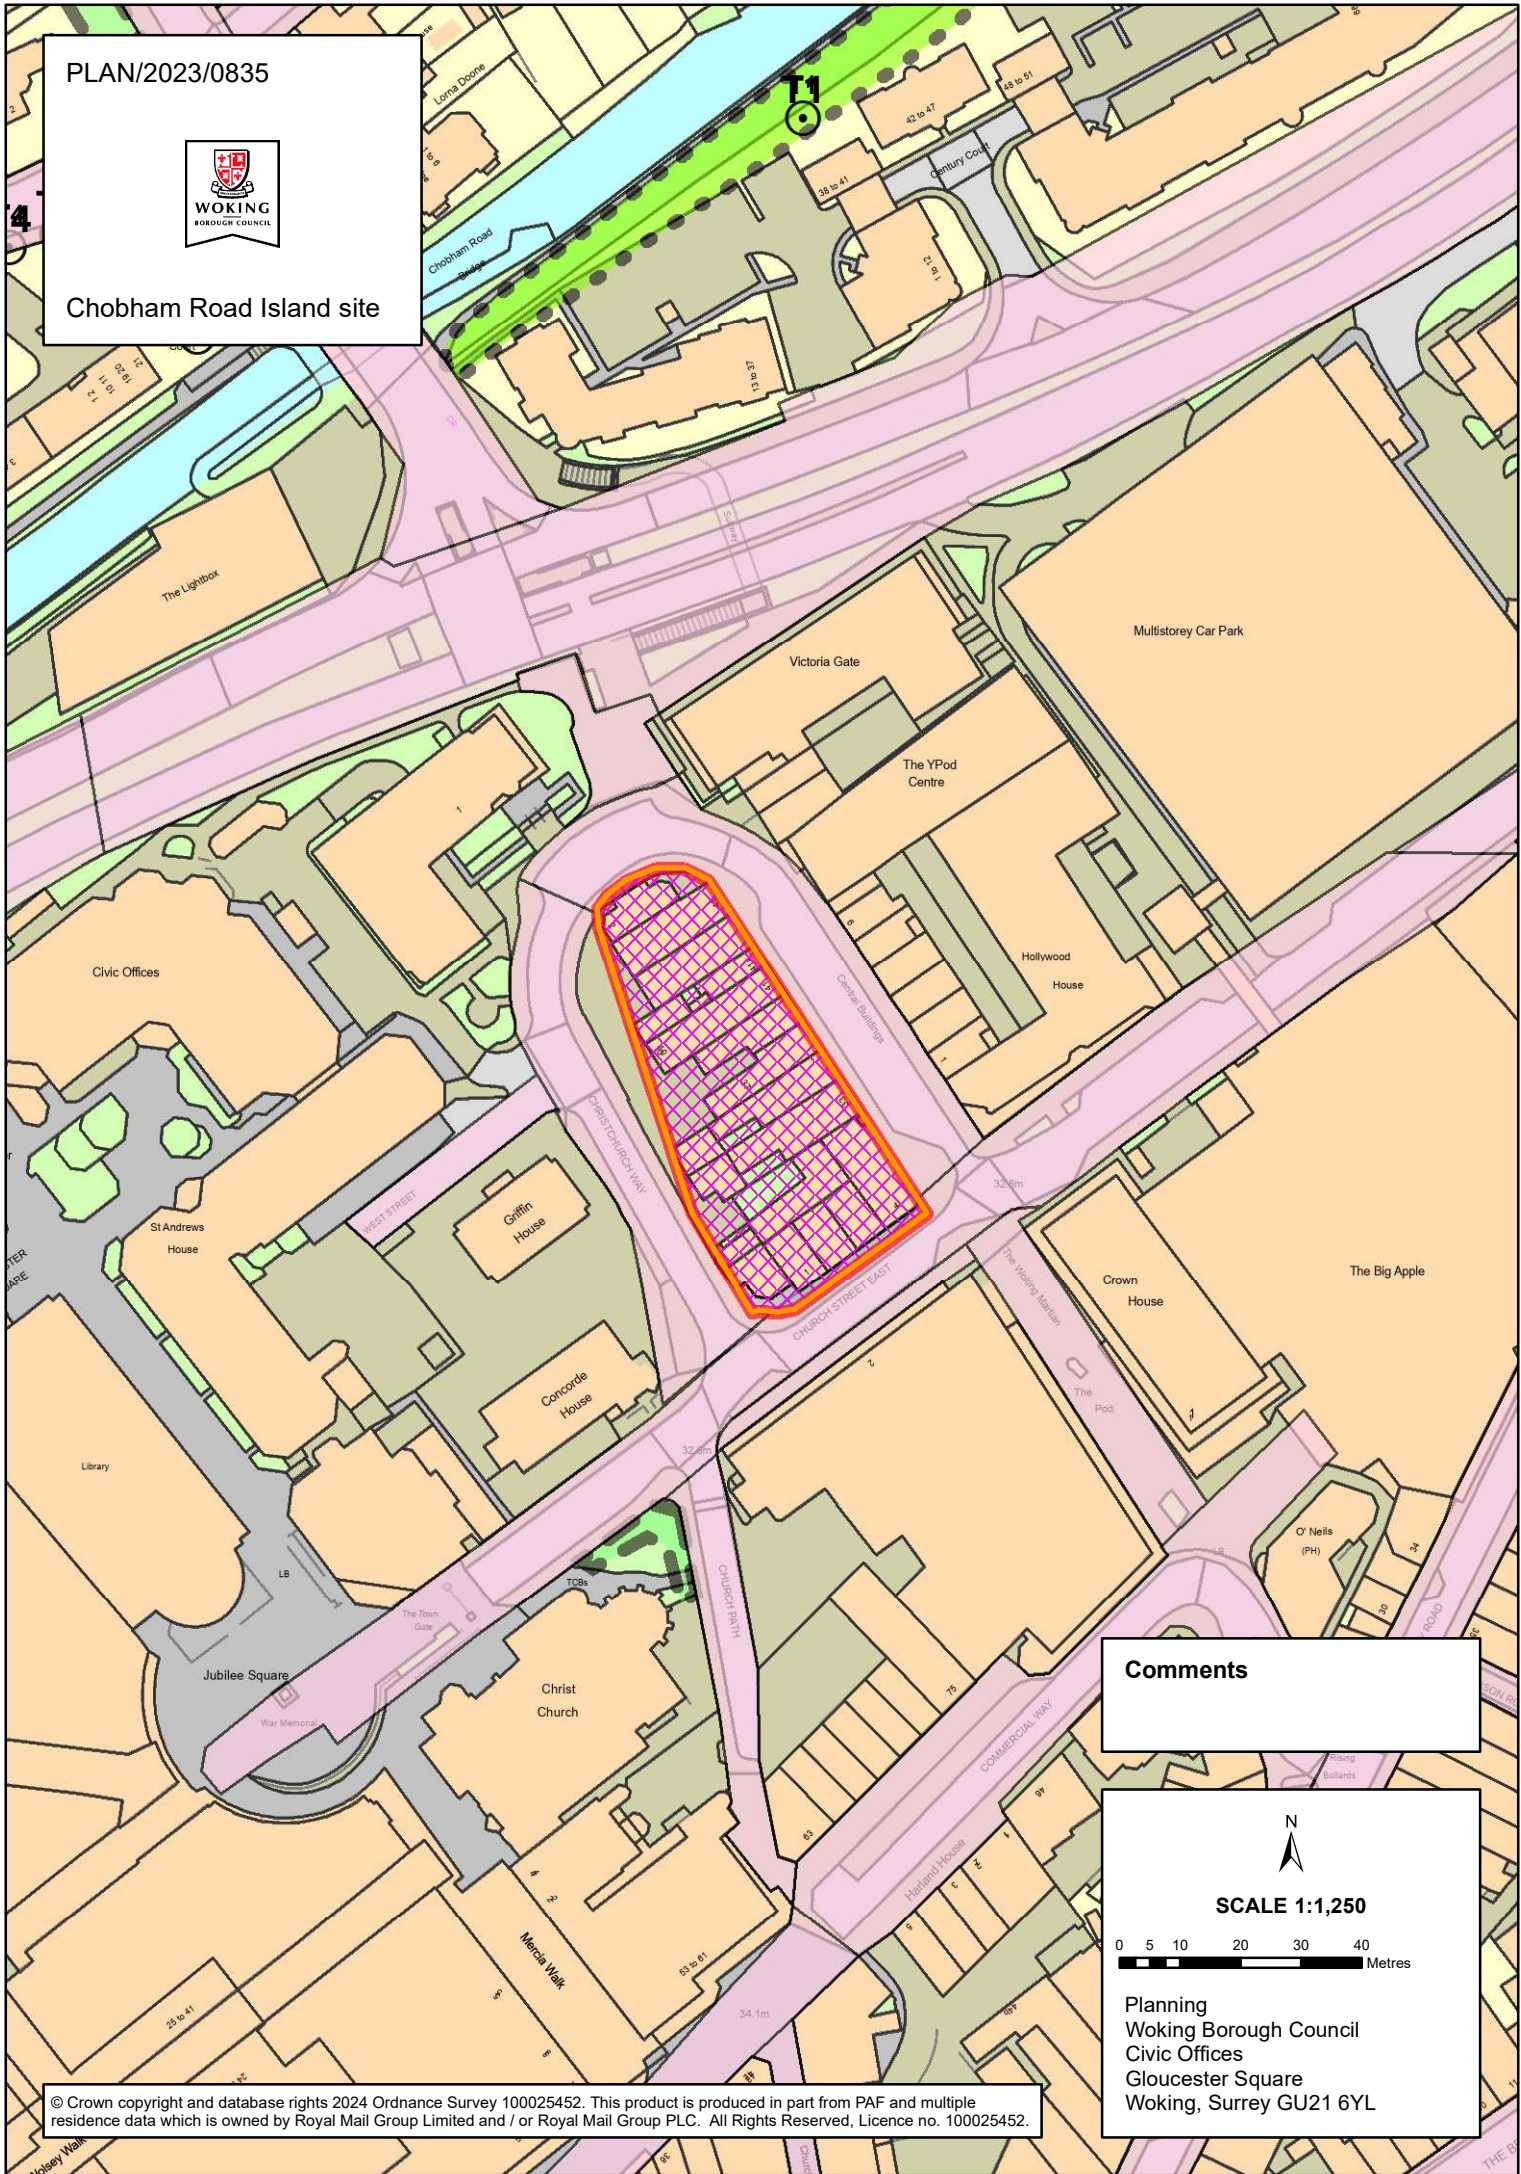

PLAN/2023/0835

Chobham Road Island site

Comments

N  
SCALE 1:1,250  
0 5 10 20 30 40 Metres

Planning  
Woking Borough Council  
Civic Offices  
Gloucester Square  
Woking, Surrey GU21 6YL