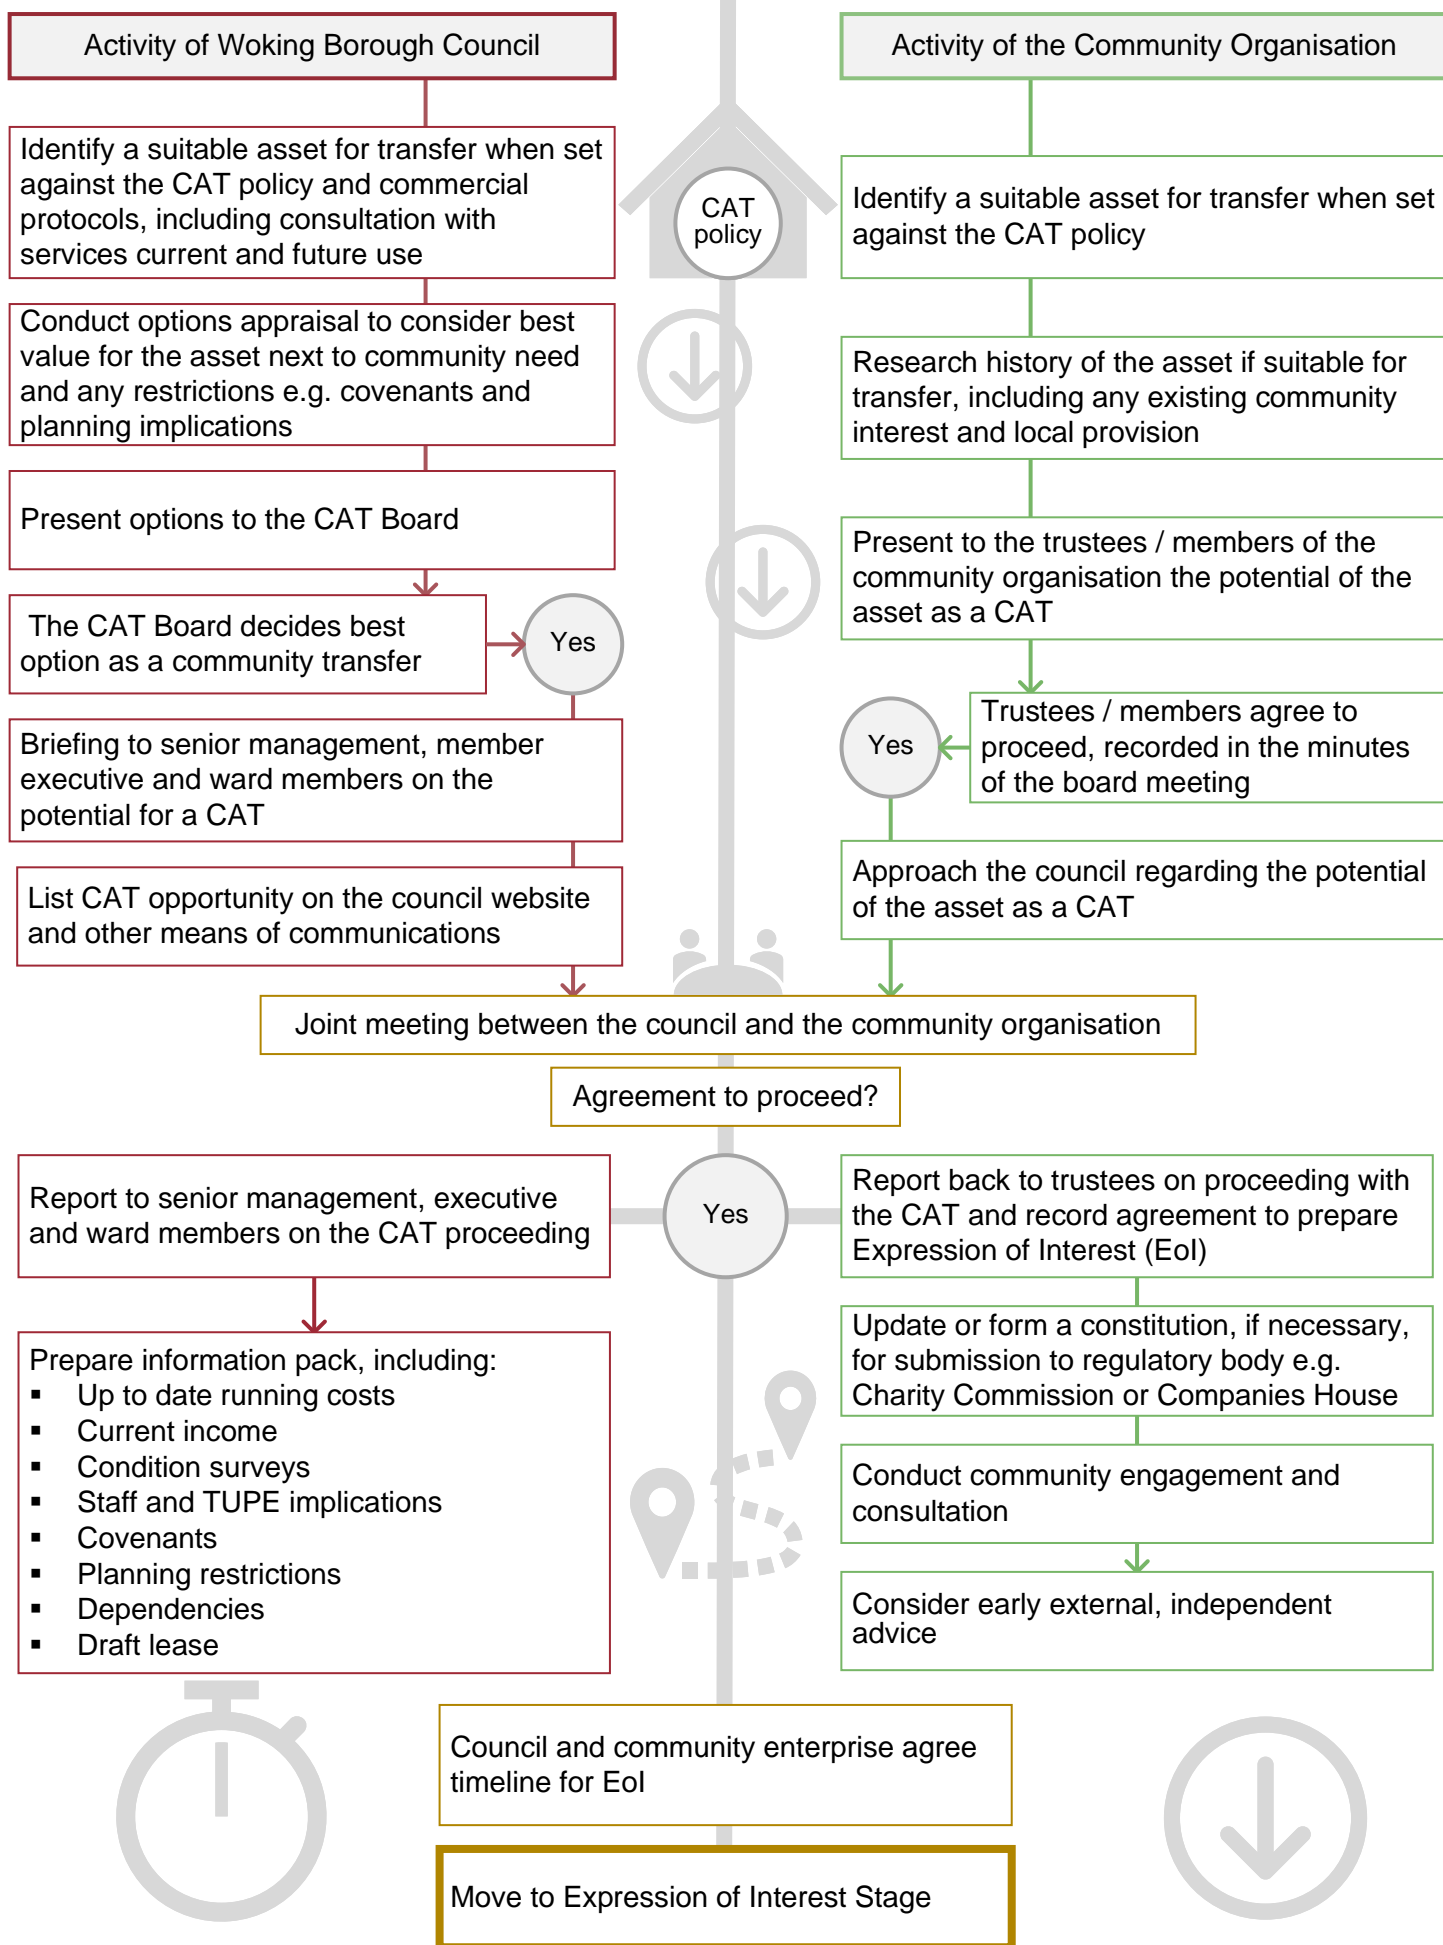

Discovery Stage

Express of Interest Stage

Move to Business Case Stage, agreeing timeline for business case submission(s) including with multiple community enterprises interested in the CAT

Business Case Stage

CATs over £100k turnover per annum to produce business plan

If multiple submissions the highest scoring business case proceeds

Move to Mobilisation Stage

Award and Mobilisation Stage

Operation Stage including Change