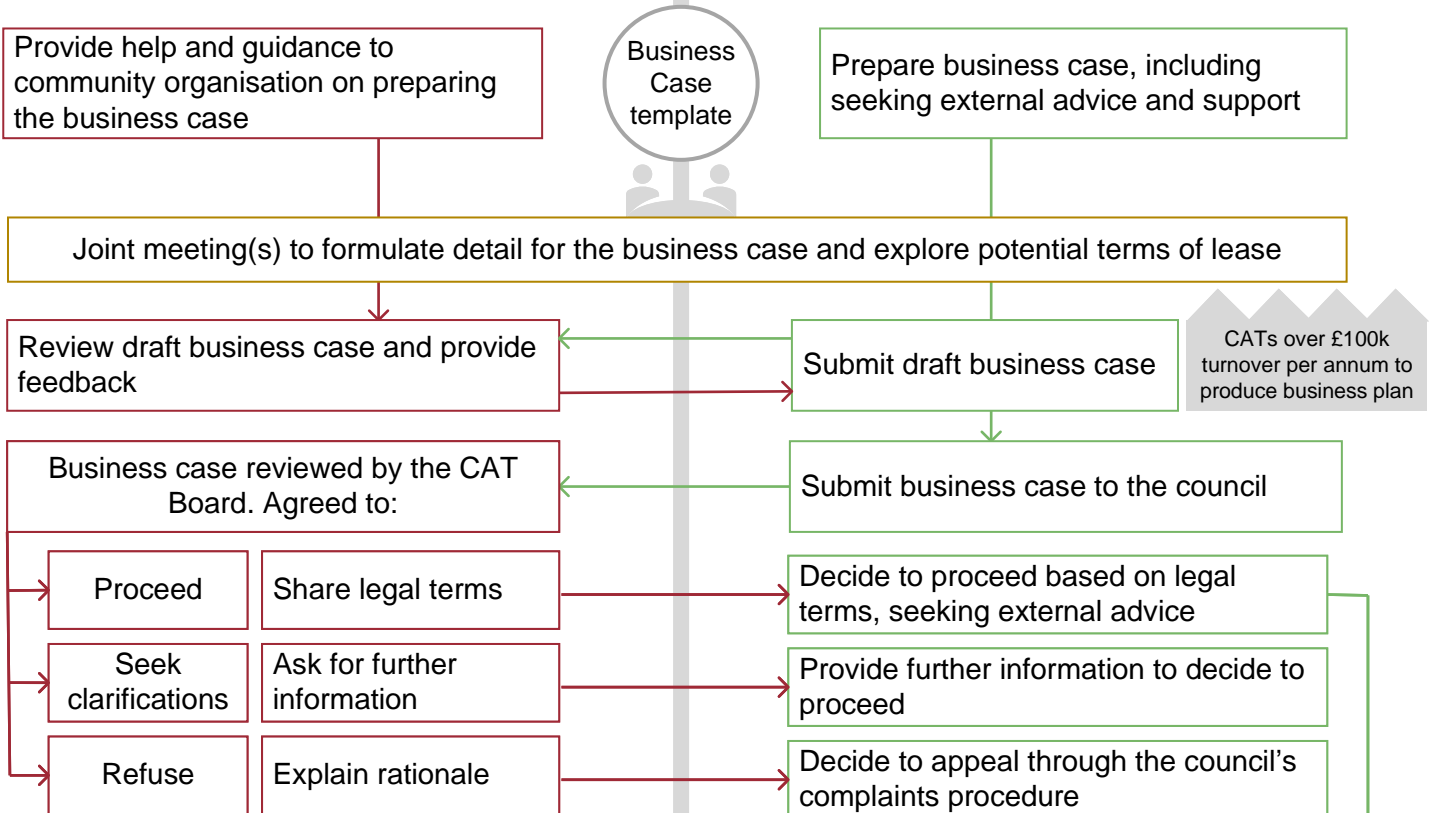

Discovery Stage

Express of Interest Stage

Move to Business Case Stage, agreeing timeline for business case submission(s) including with multiple community enterprises interested in the CAT

Business Case Stage

CATs over £100k turnover per annum to produce business plan

If multiple submissions the highest scoring business case proceeds

Move to Mobilisation Stage

Award and Mobilisation Stage

Operation Stage including Change