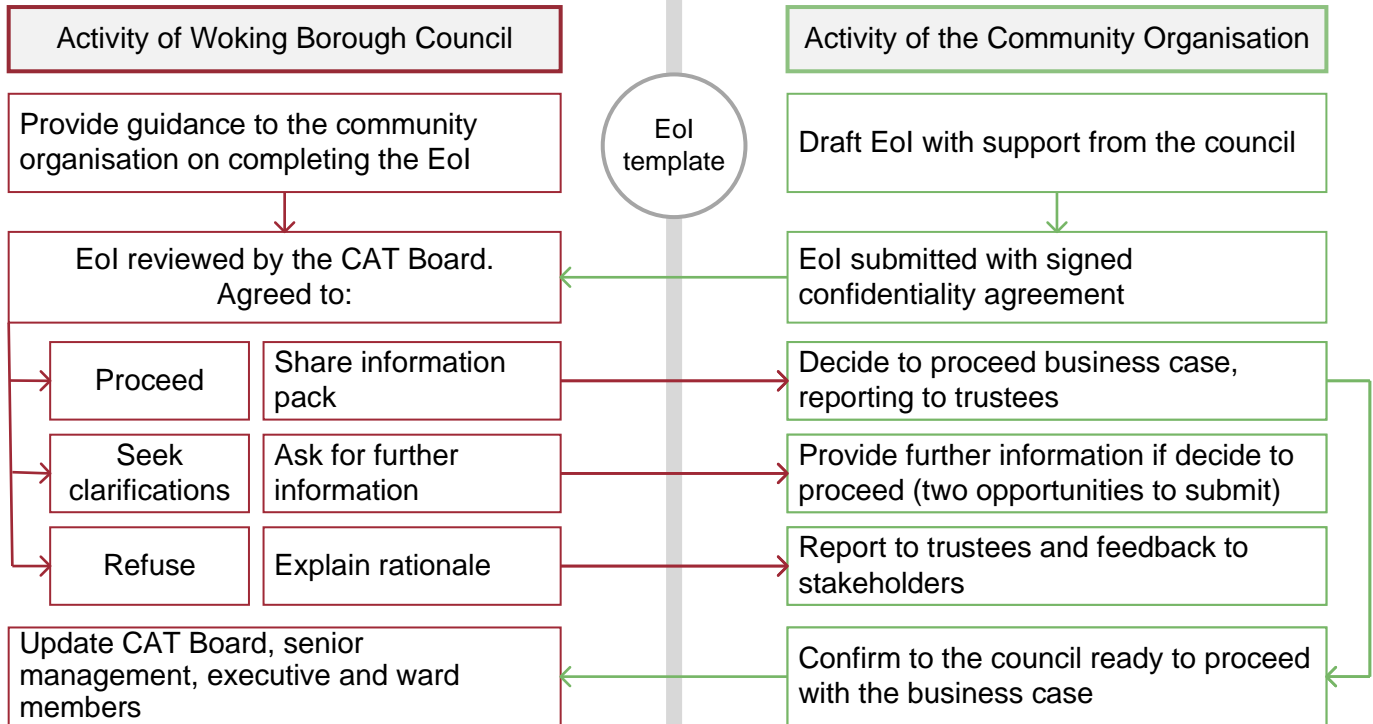

Discovery Stage

Express of Interest Stage

Move to Business Case Stage, agreeing timeline for business case submission(s) including with multiple community enterprises interested in the CAT

Business Case Stage

CATs over £100k turnover per annum to produce business plan

If multiple submissions the highest scoring business case proceeds

Move to Mobilisation Stage

Award and Mobilisation Stage

Operation Stage including Change