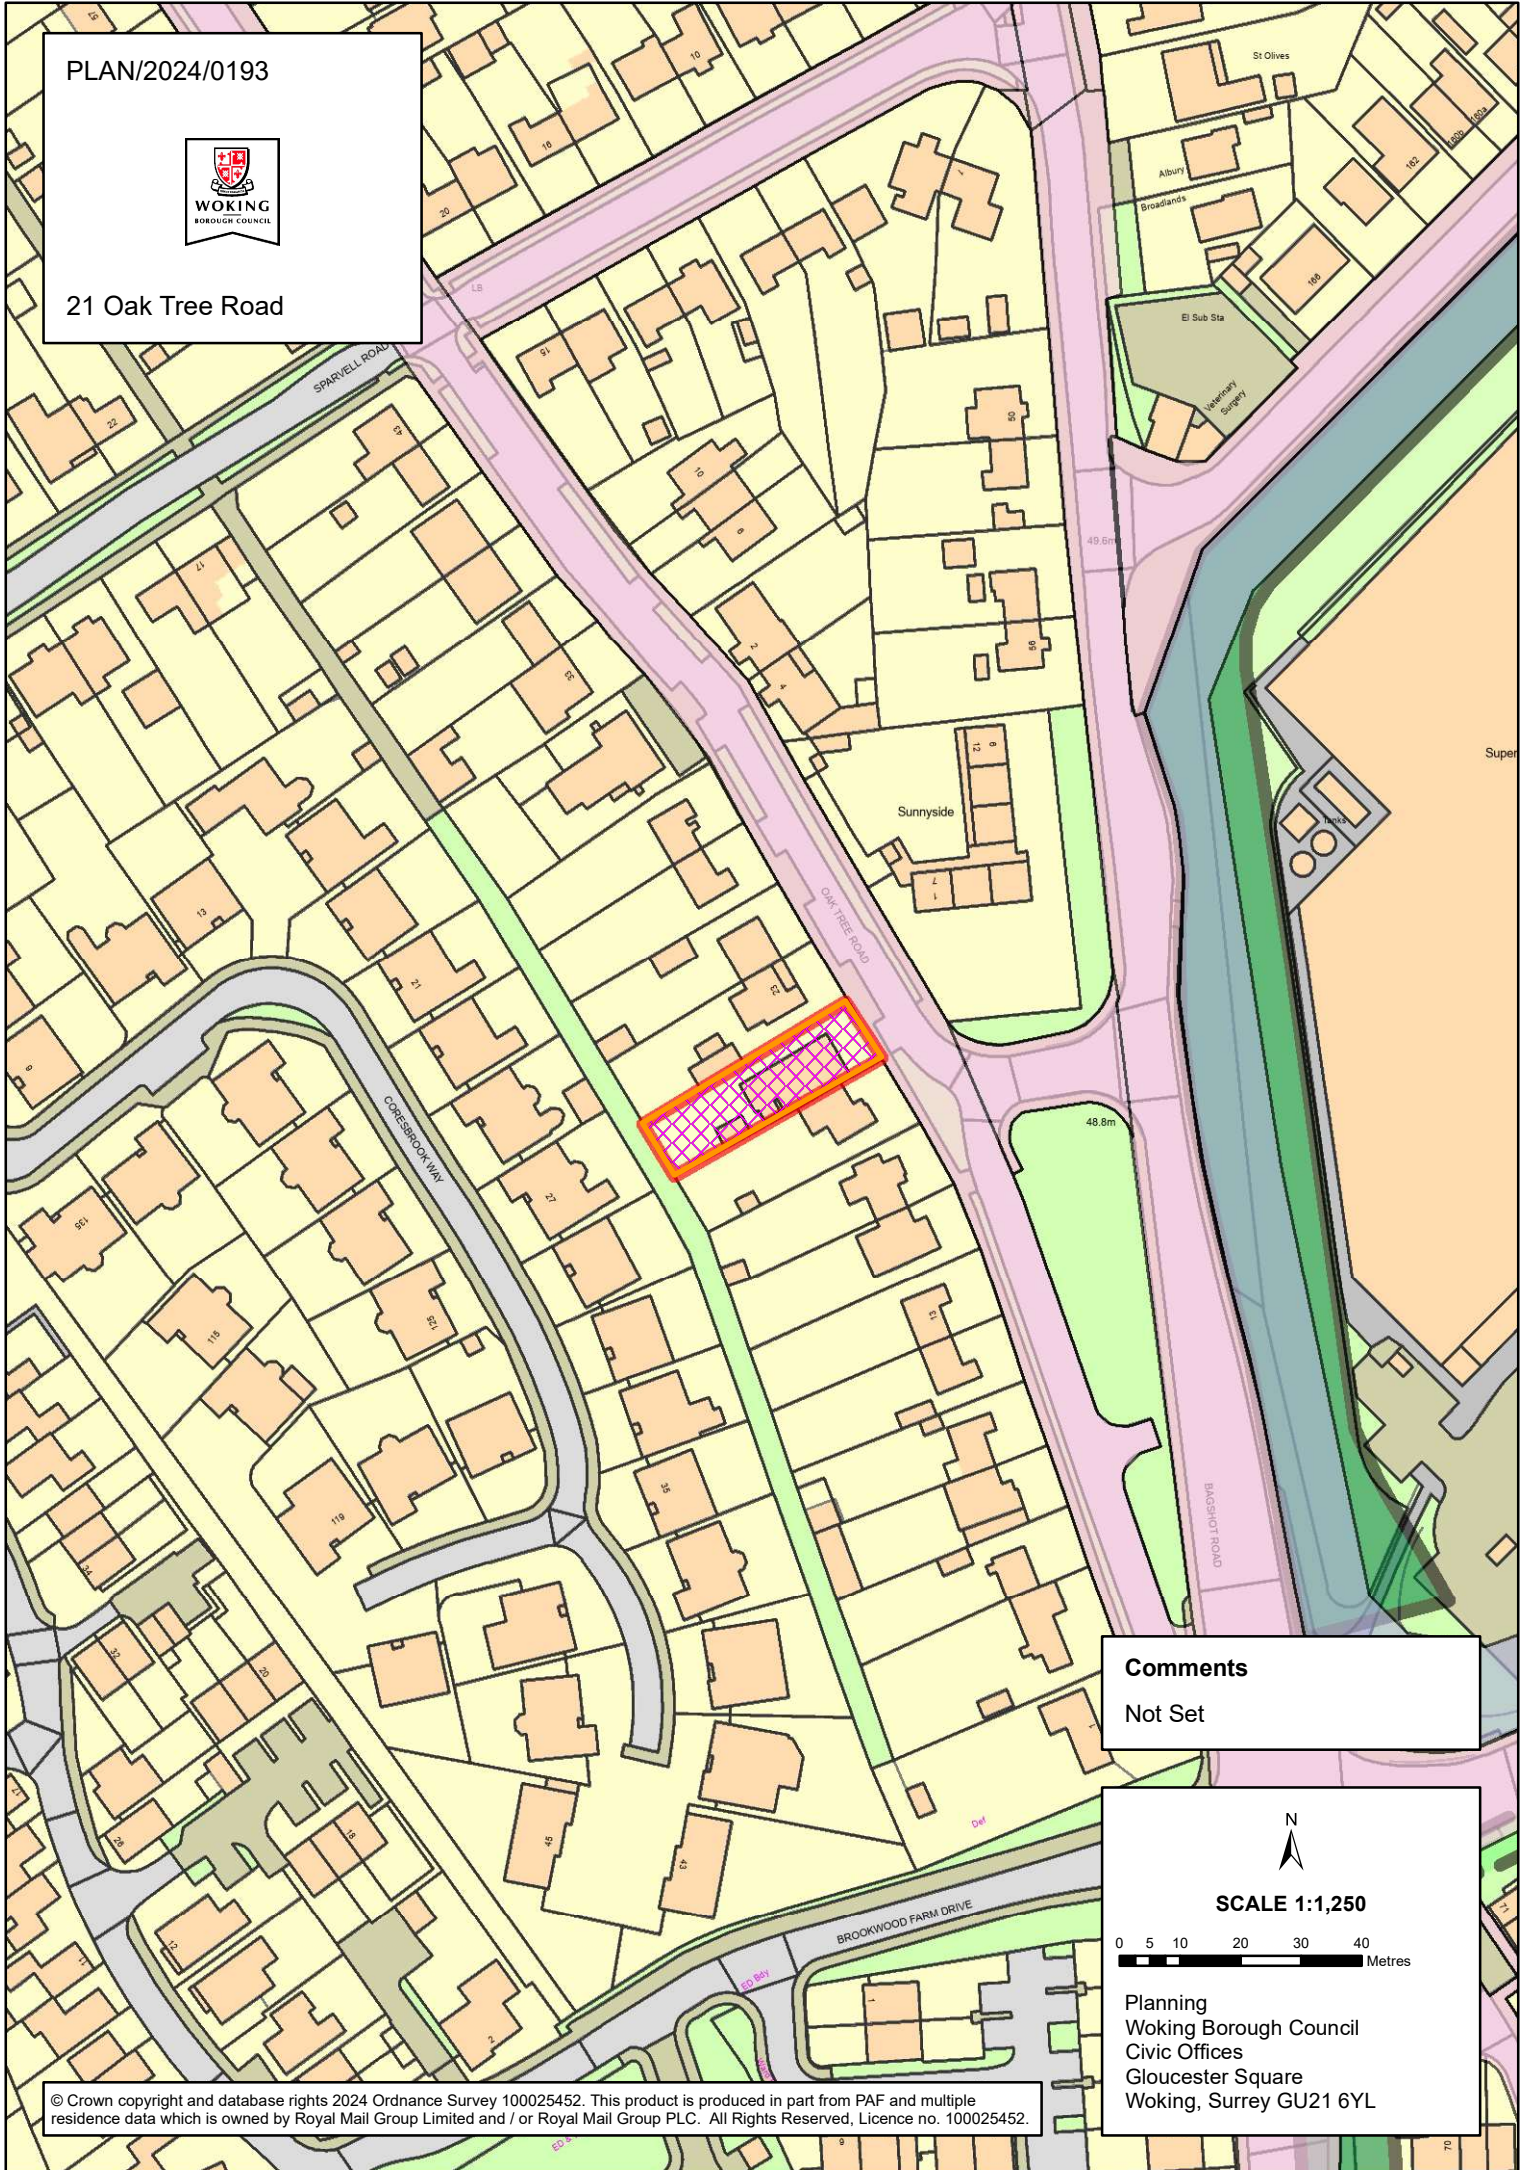

PLAN/2024/0193

21 Oak Tree Road

**Comments**  
Not Set

N  
SCALE 1:1,250  
0 5 10 20 30 40 Metres

Planning  
Woking Borough Council  
Civic Offices  
Gloucester Square  
Woking, Surrey GU21 6YL