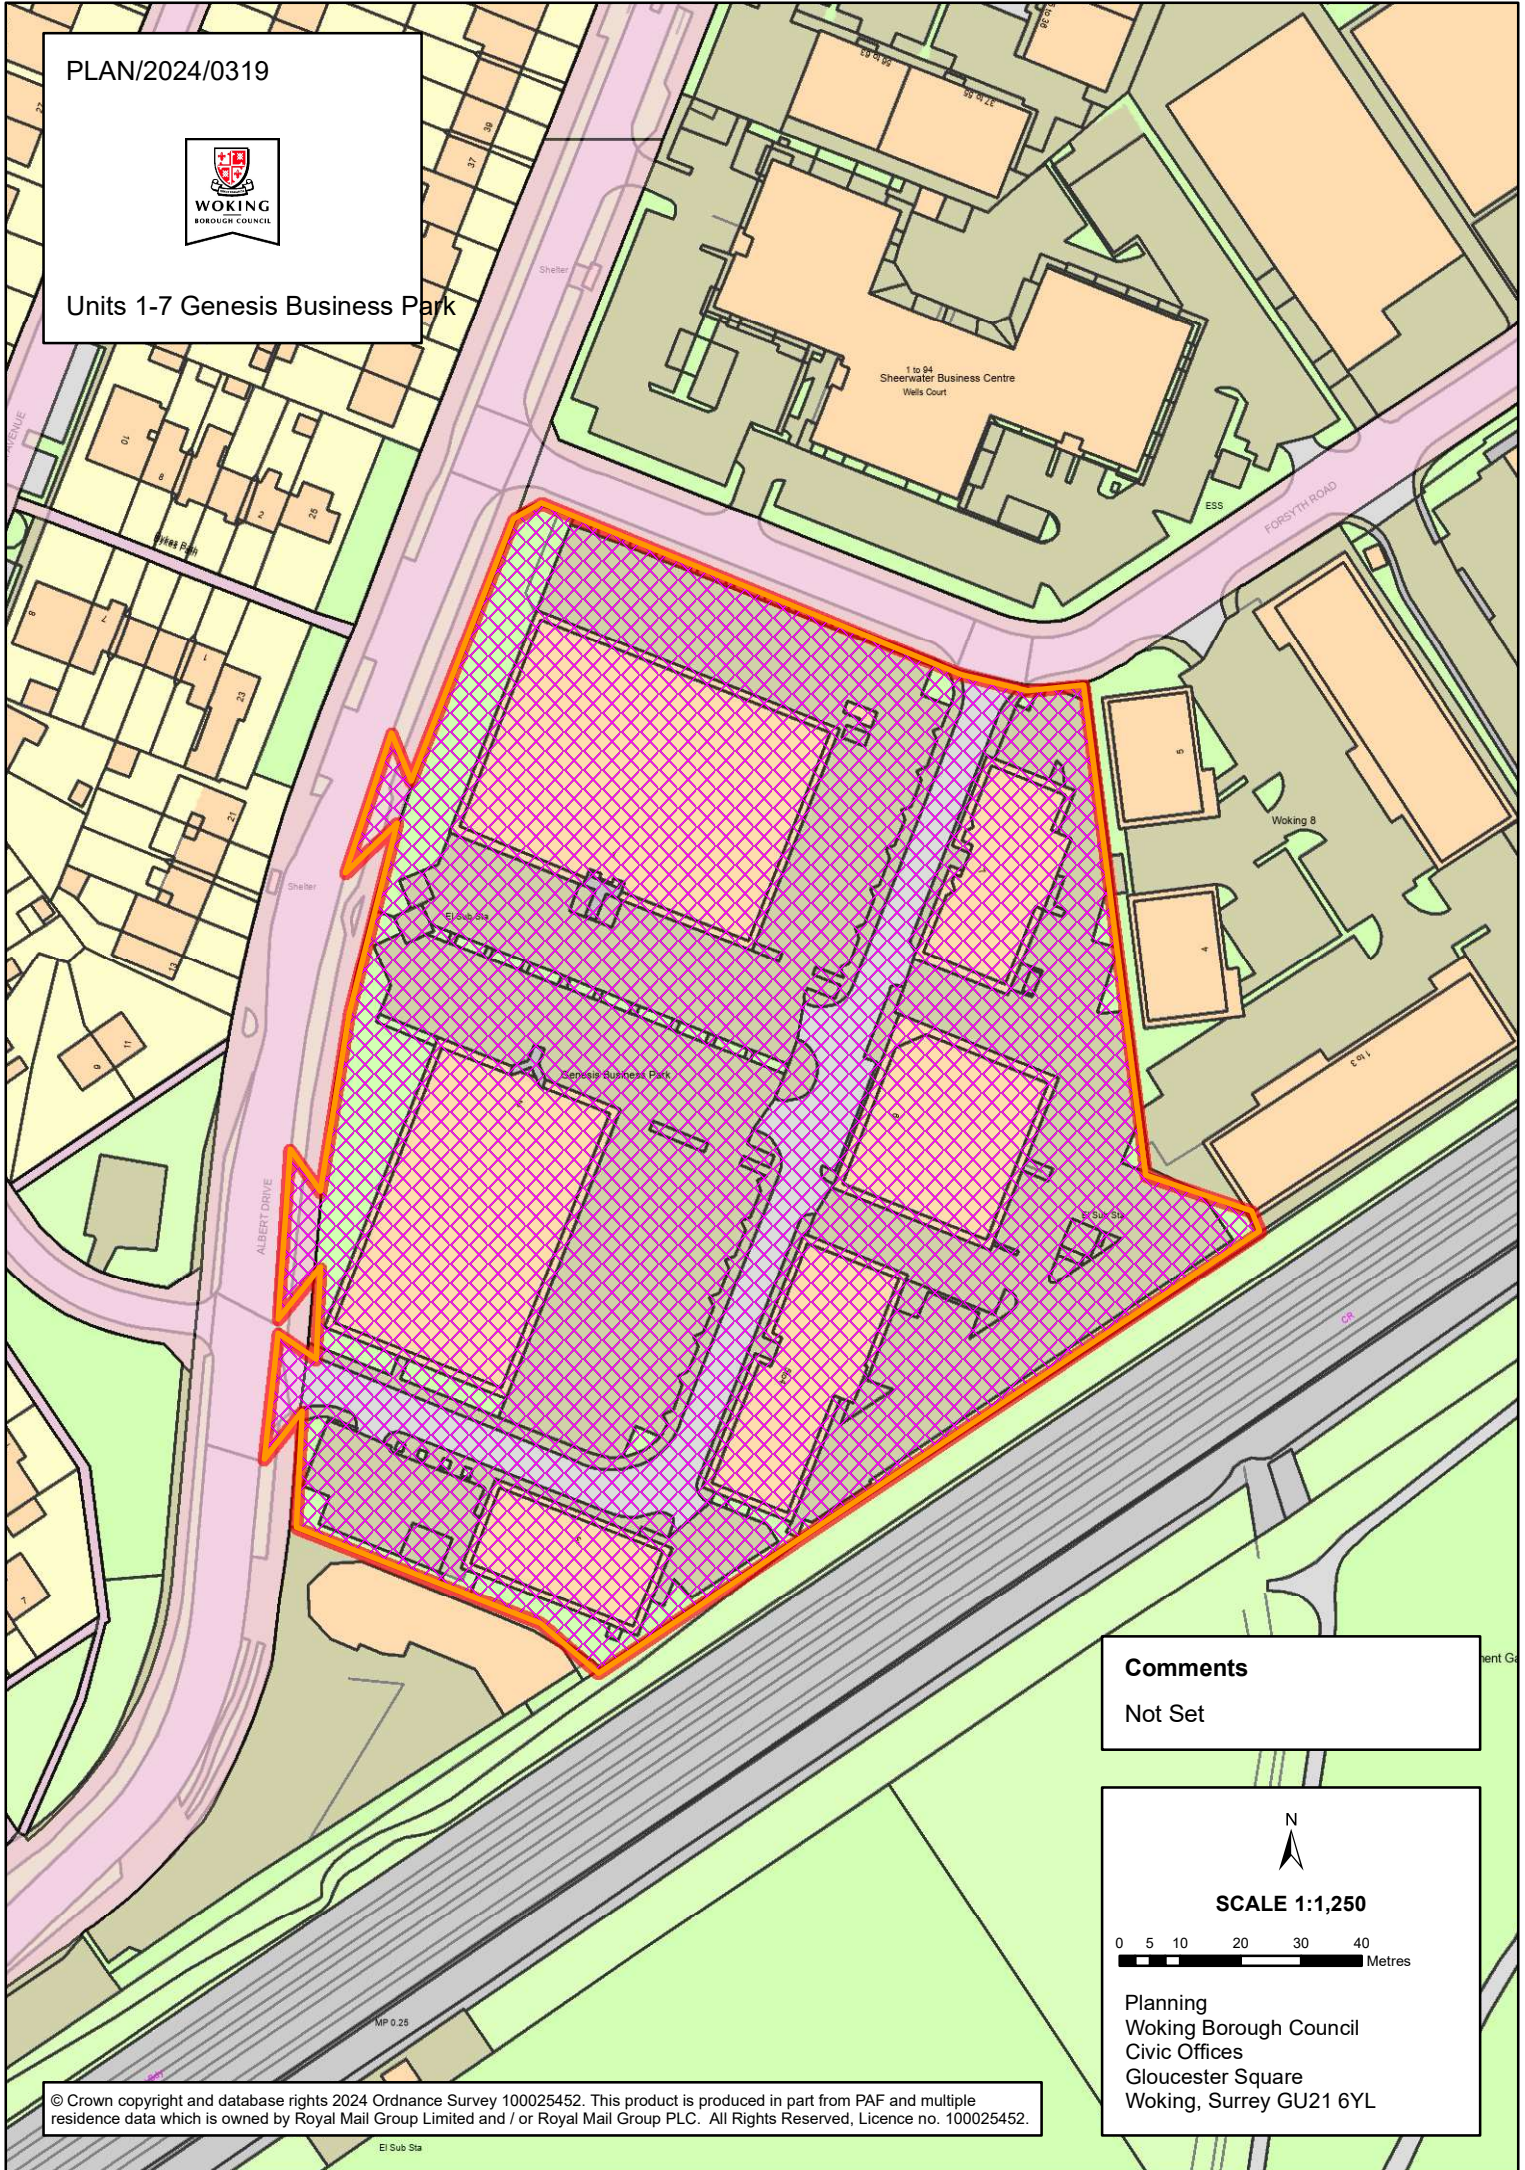

PLAN/2024/0319

Units 1-7 Genesis Business Park

**Comments**  
Not Set

N  
↑

**SCALE 1:1,250**

0 5 10 20 30 40  
Metres

Planning  
Woking Borough Council  
Civic Offices  
Gloucester Square  
Woking, Surrey GU21 6YL